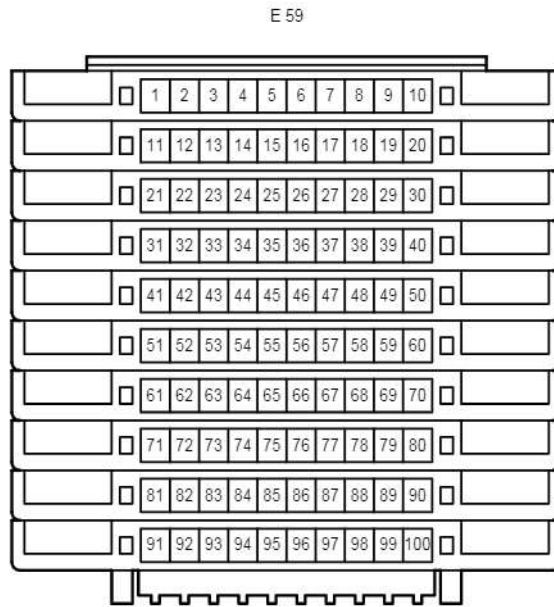

Power Window

cardiagn.com