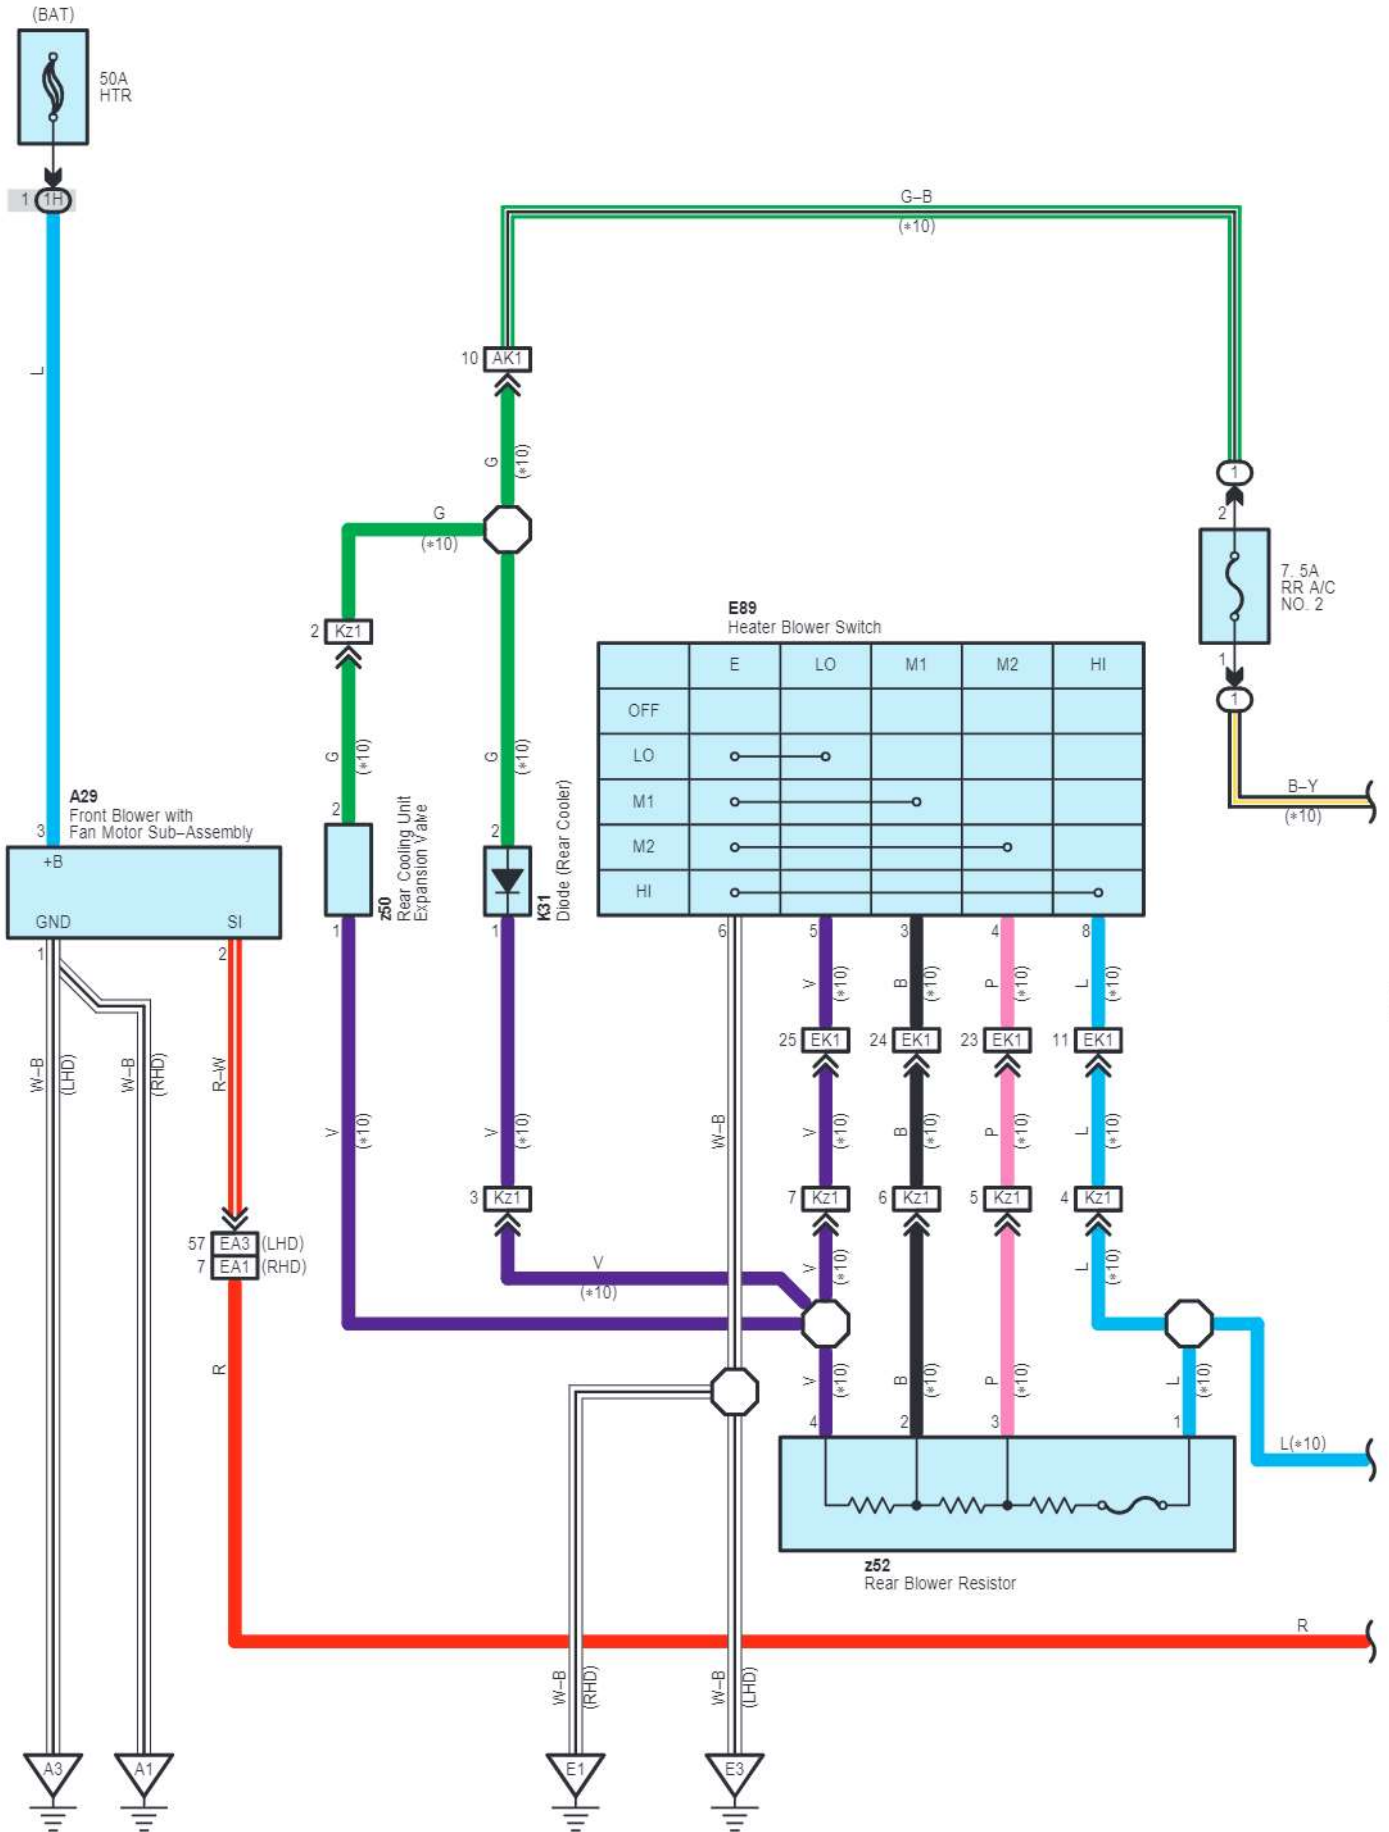

cardiagn.com