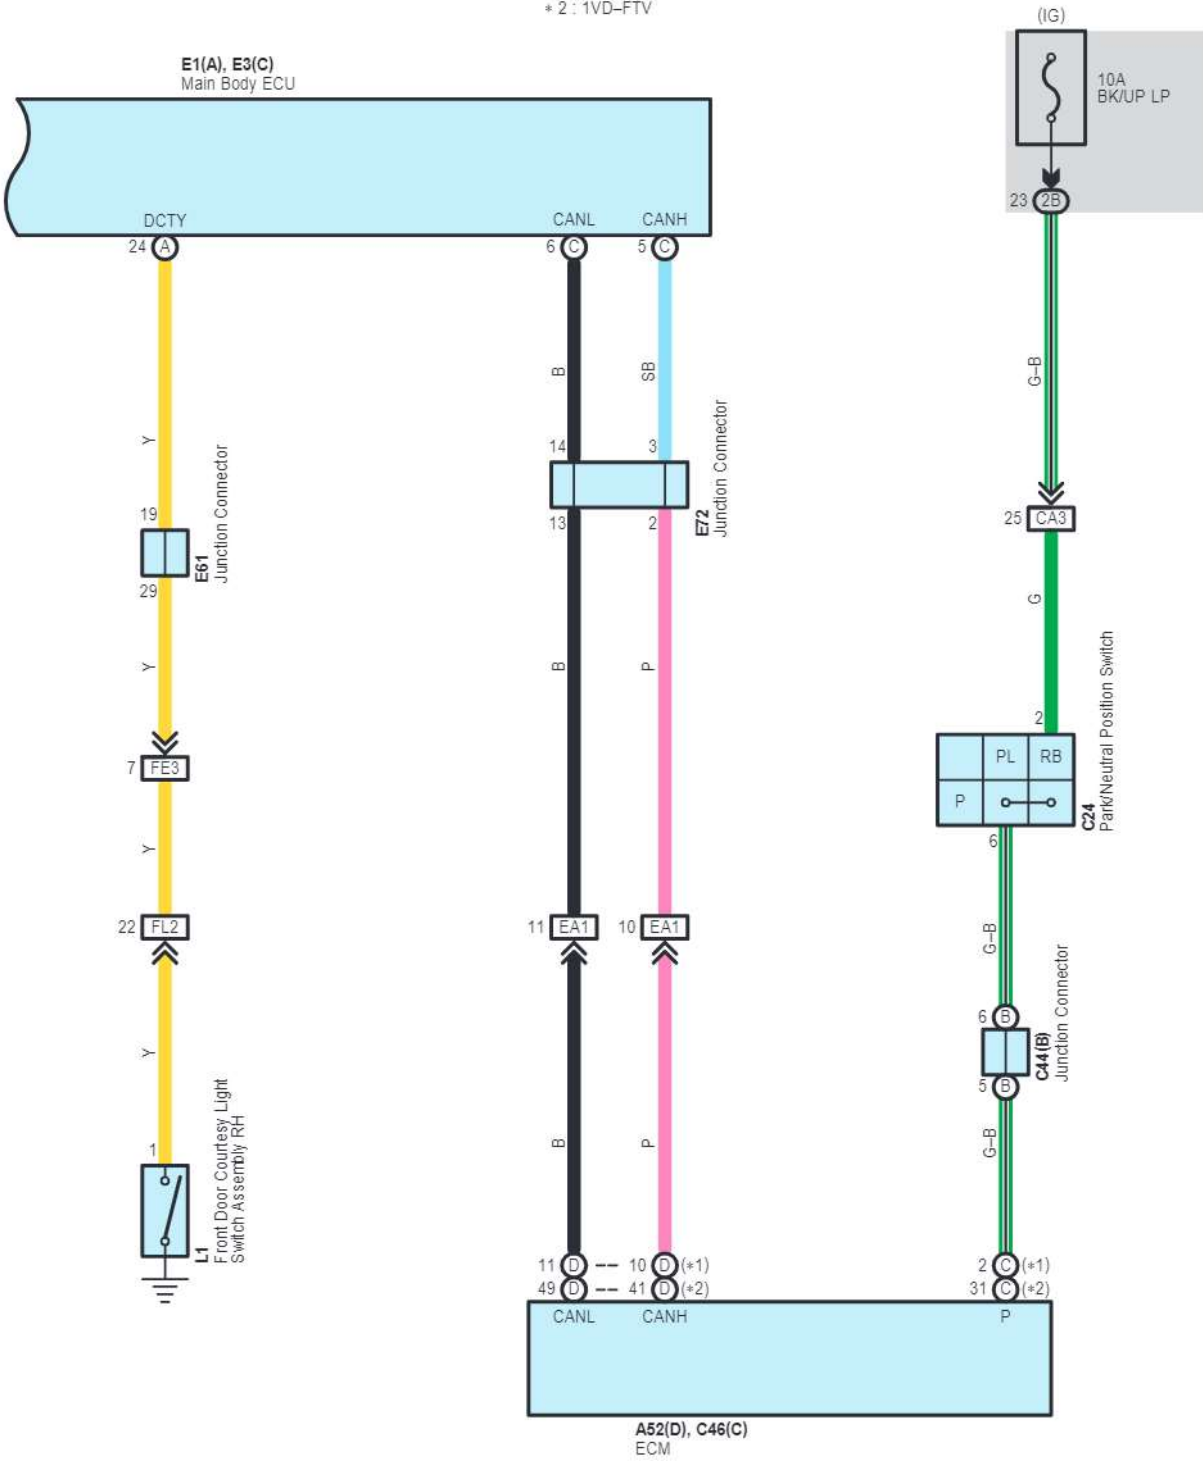

cardiagn.com

Power Seat <RHD Driver's Seat w/ Seat Position Memory>

cardiagn.com

Power Seat <RHD Driver's Seat w/ Seat Position Memory>

* 1 : 2UZ-FE
 * 2 : 1VD-FTV

cardiagn.com

A 52
Black

C 24
Gray