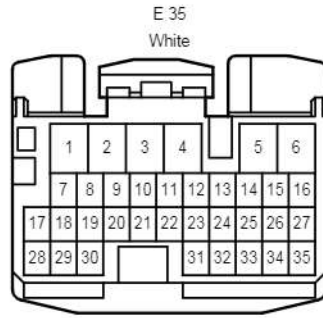

Condenser Fan