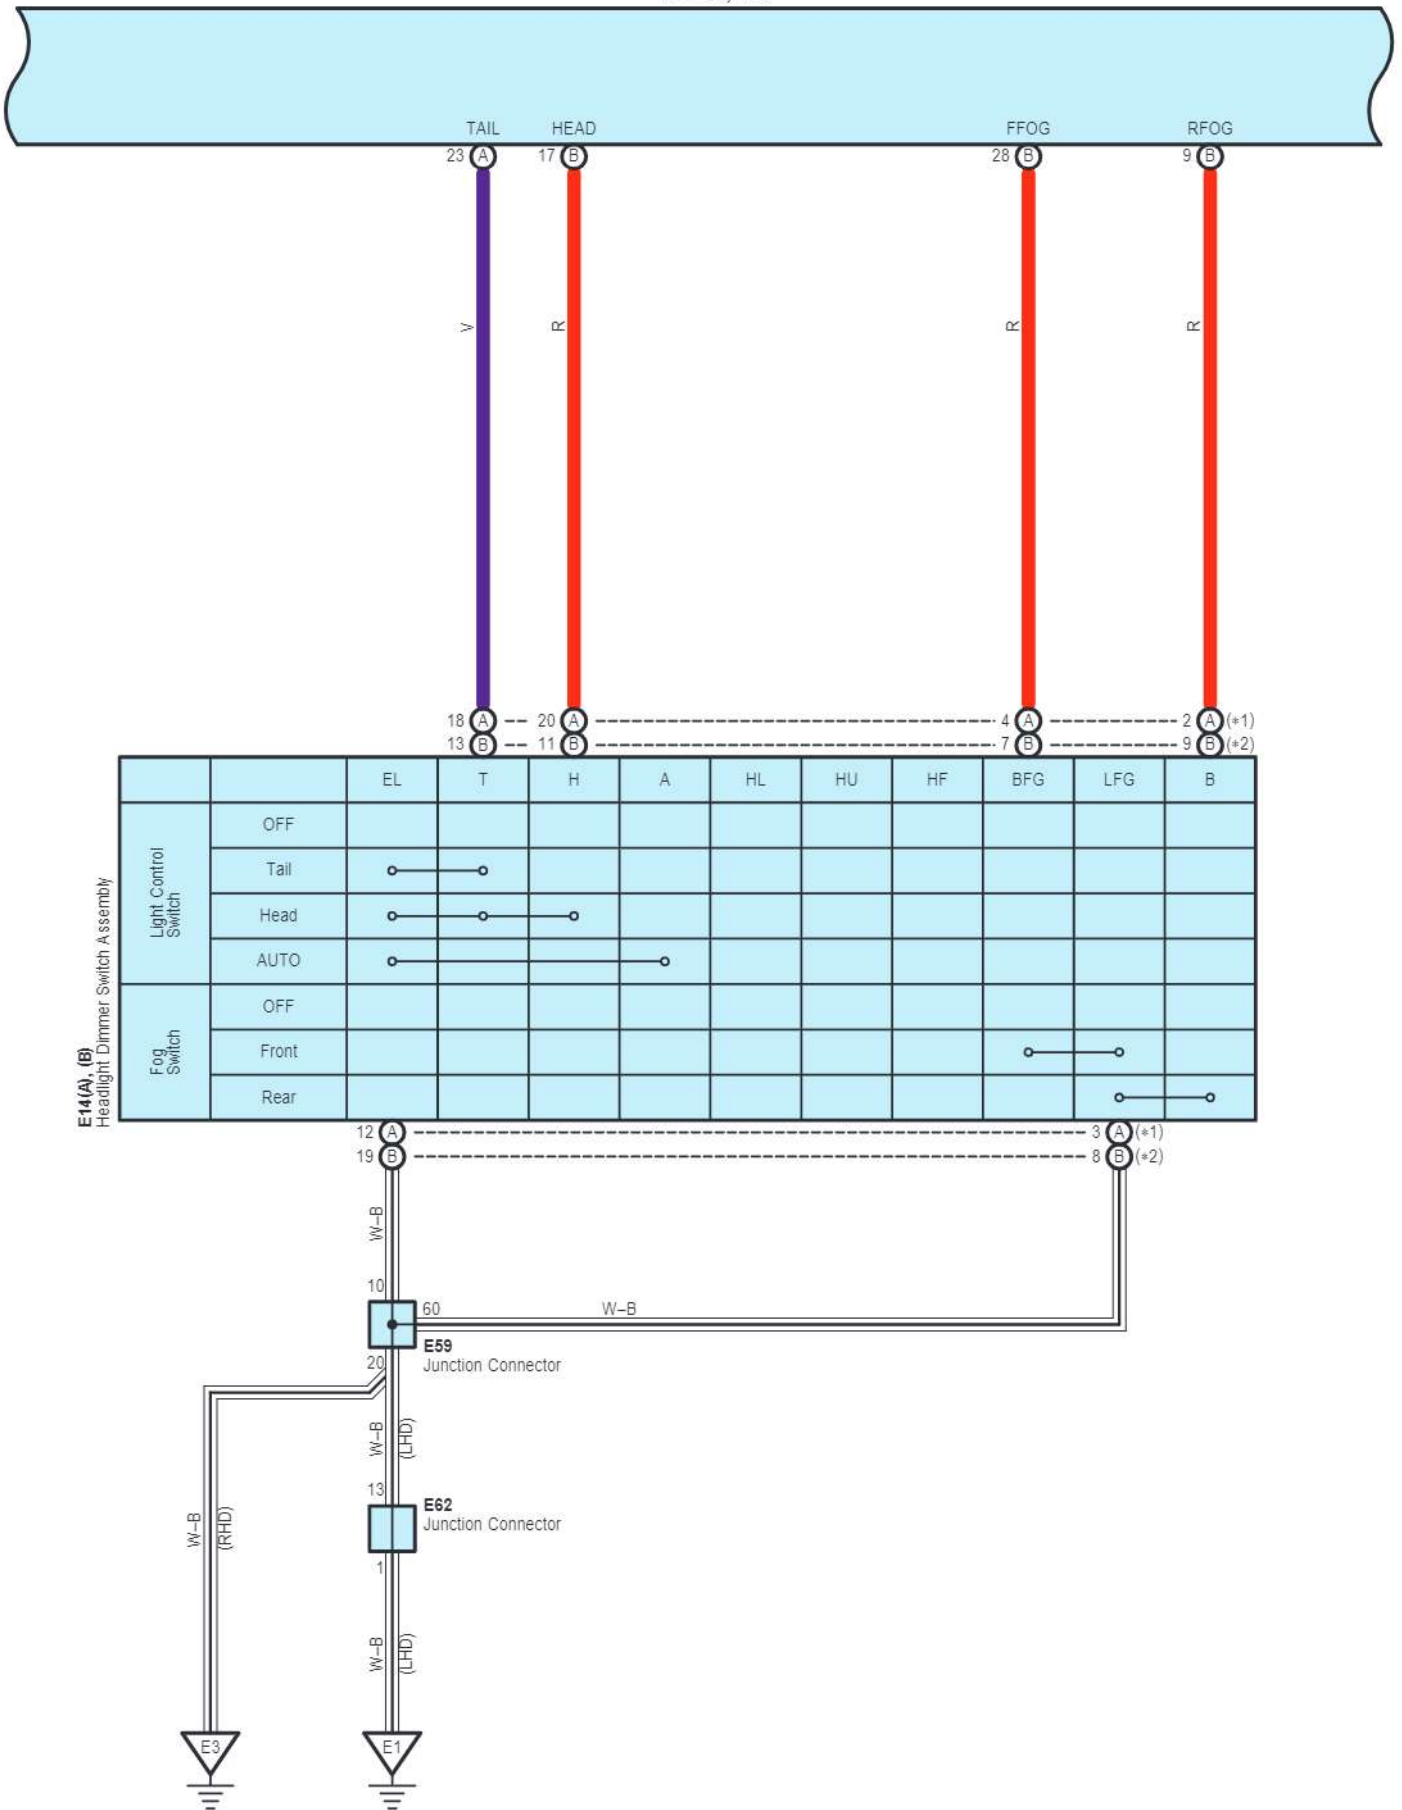

Rear Fog Light

E1(A), E2(B), E3(C)
Main Body ECU