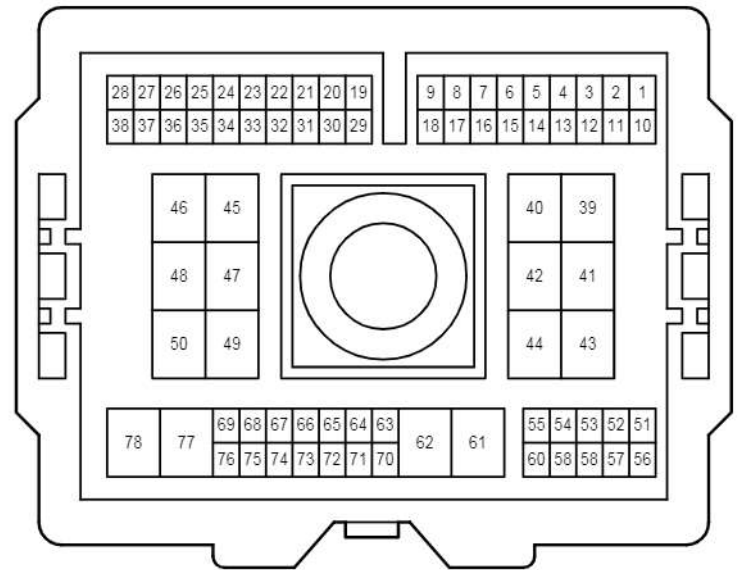

Seat Heater <Front>

EK1

White

Blue

EL1

White

Kc1

White