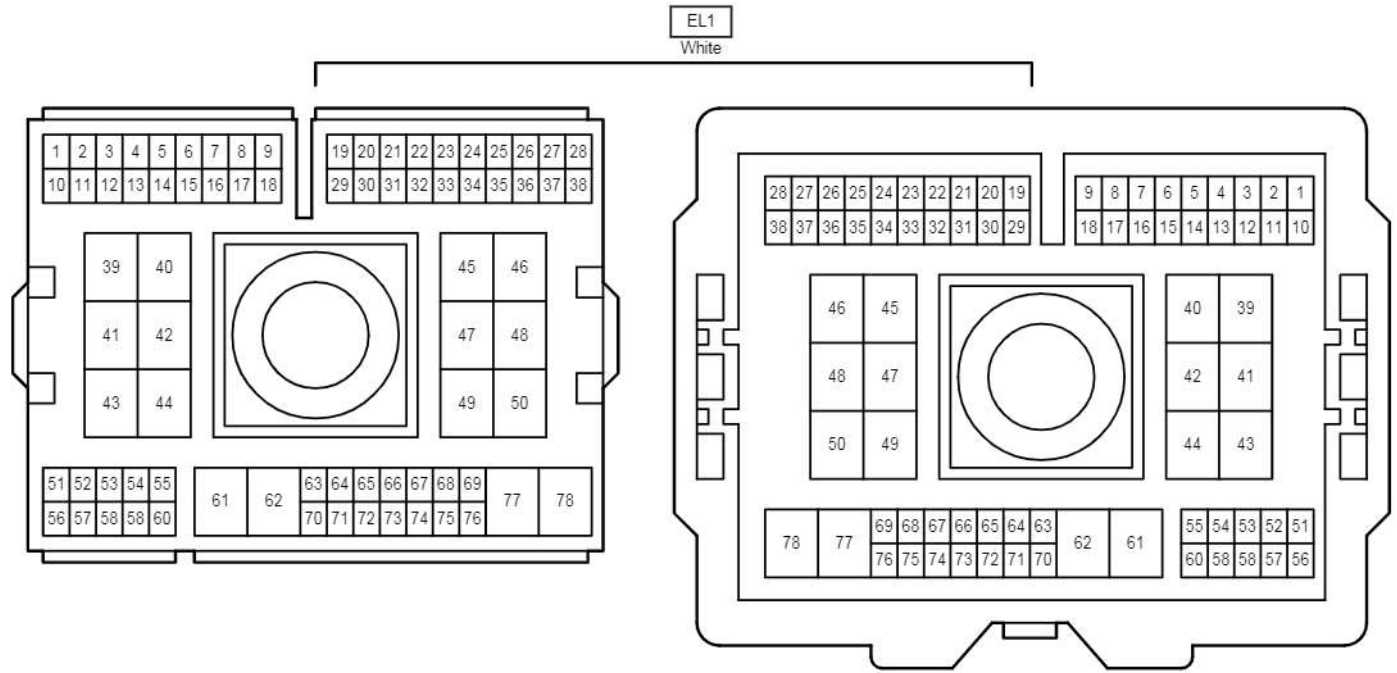

Double Locking