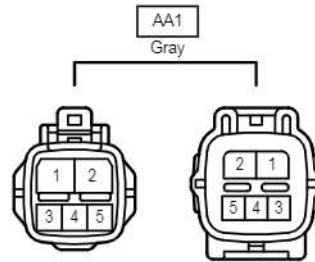

Combination Meter

cardiagn.com