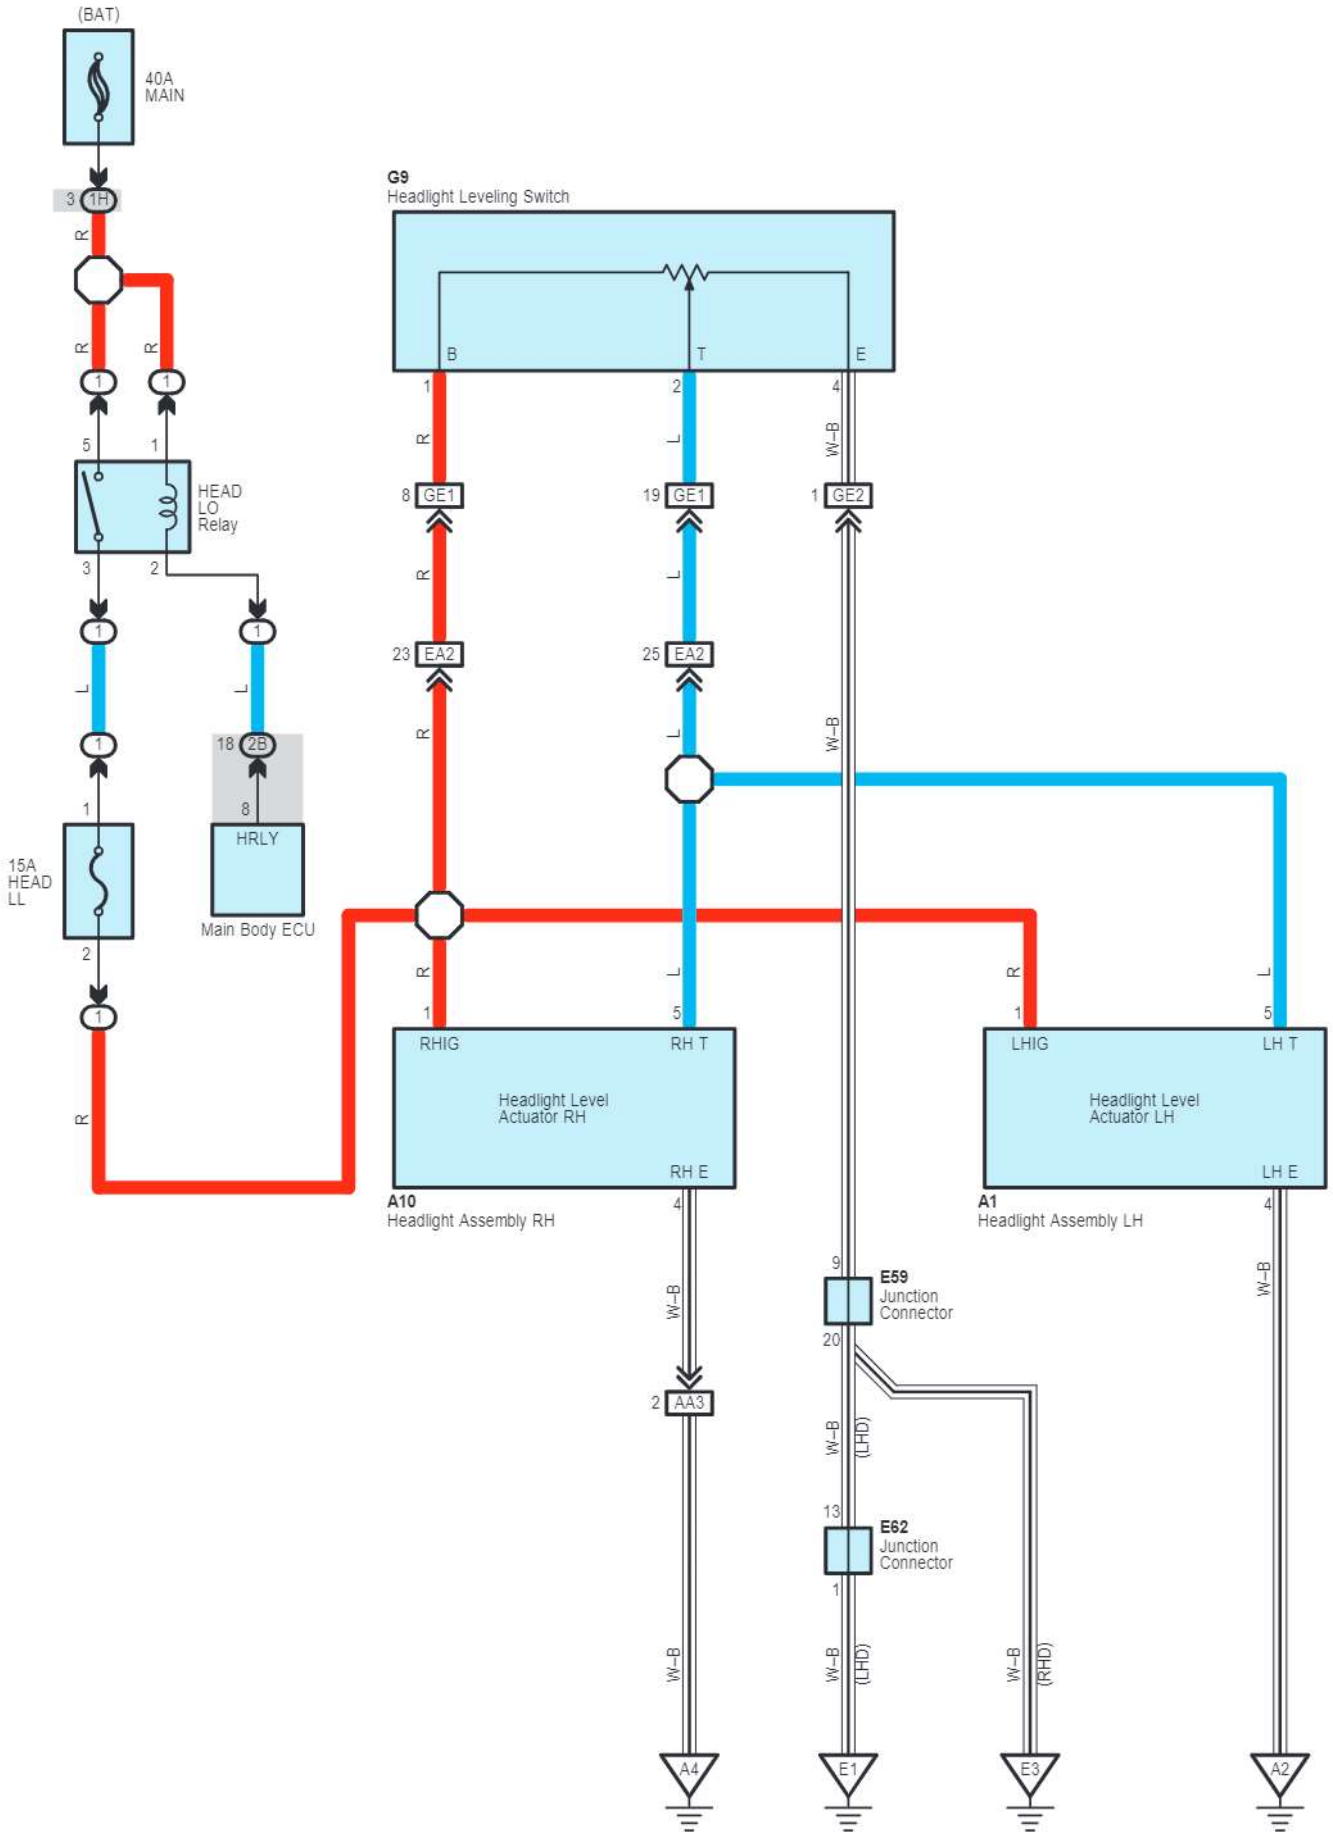

Headlight Beam Level Control

cardiagn.com