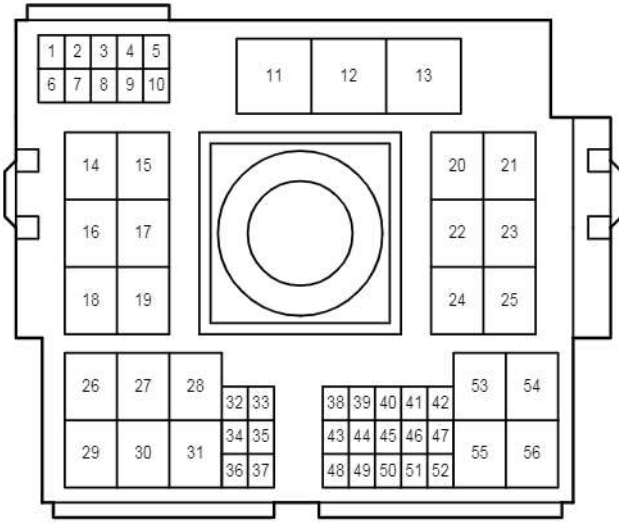

Seat Heater <Front>

EK1

White

Blue

EL1

White