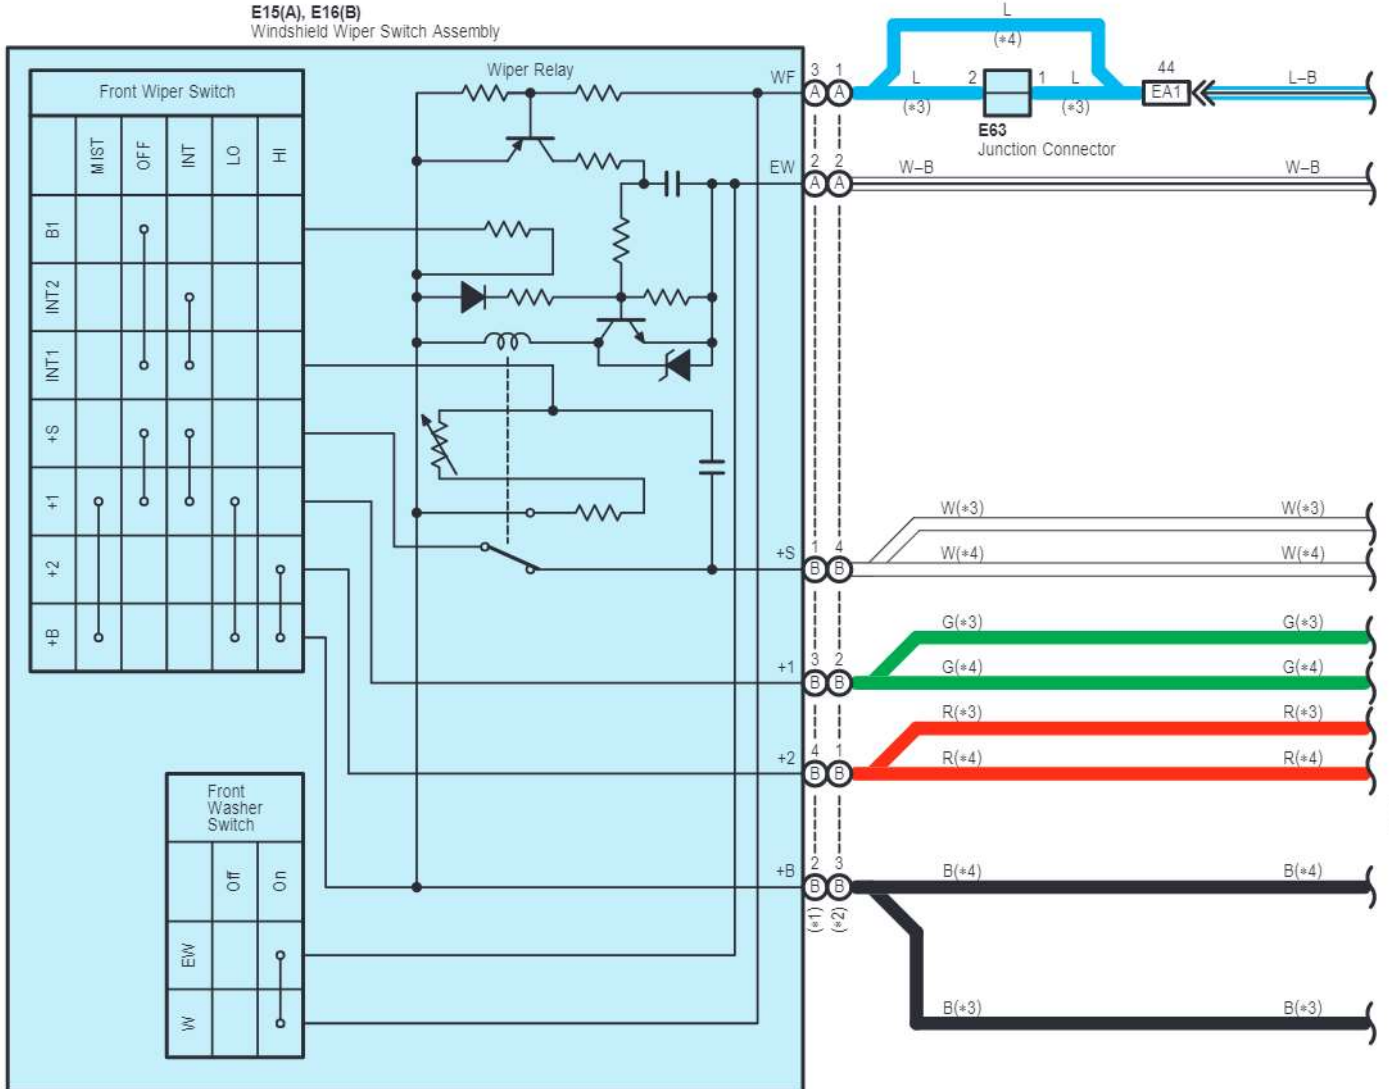

Front Wiper and Washer <w/o Auto Wiper System>

E15(A), E16(B)
Windshield Wiper Switch Assembly

- * 1 : LHD, RHD Headlight Dimmer Switch Assembly LH Side Type
- * 2 : RHD Headlight Dimmer Switch Assembly RH Side Type
- * 3 : w/ Short Connector
- * 4 : w/o Short Connector