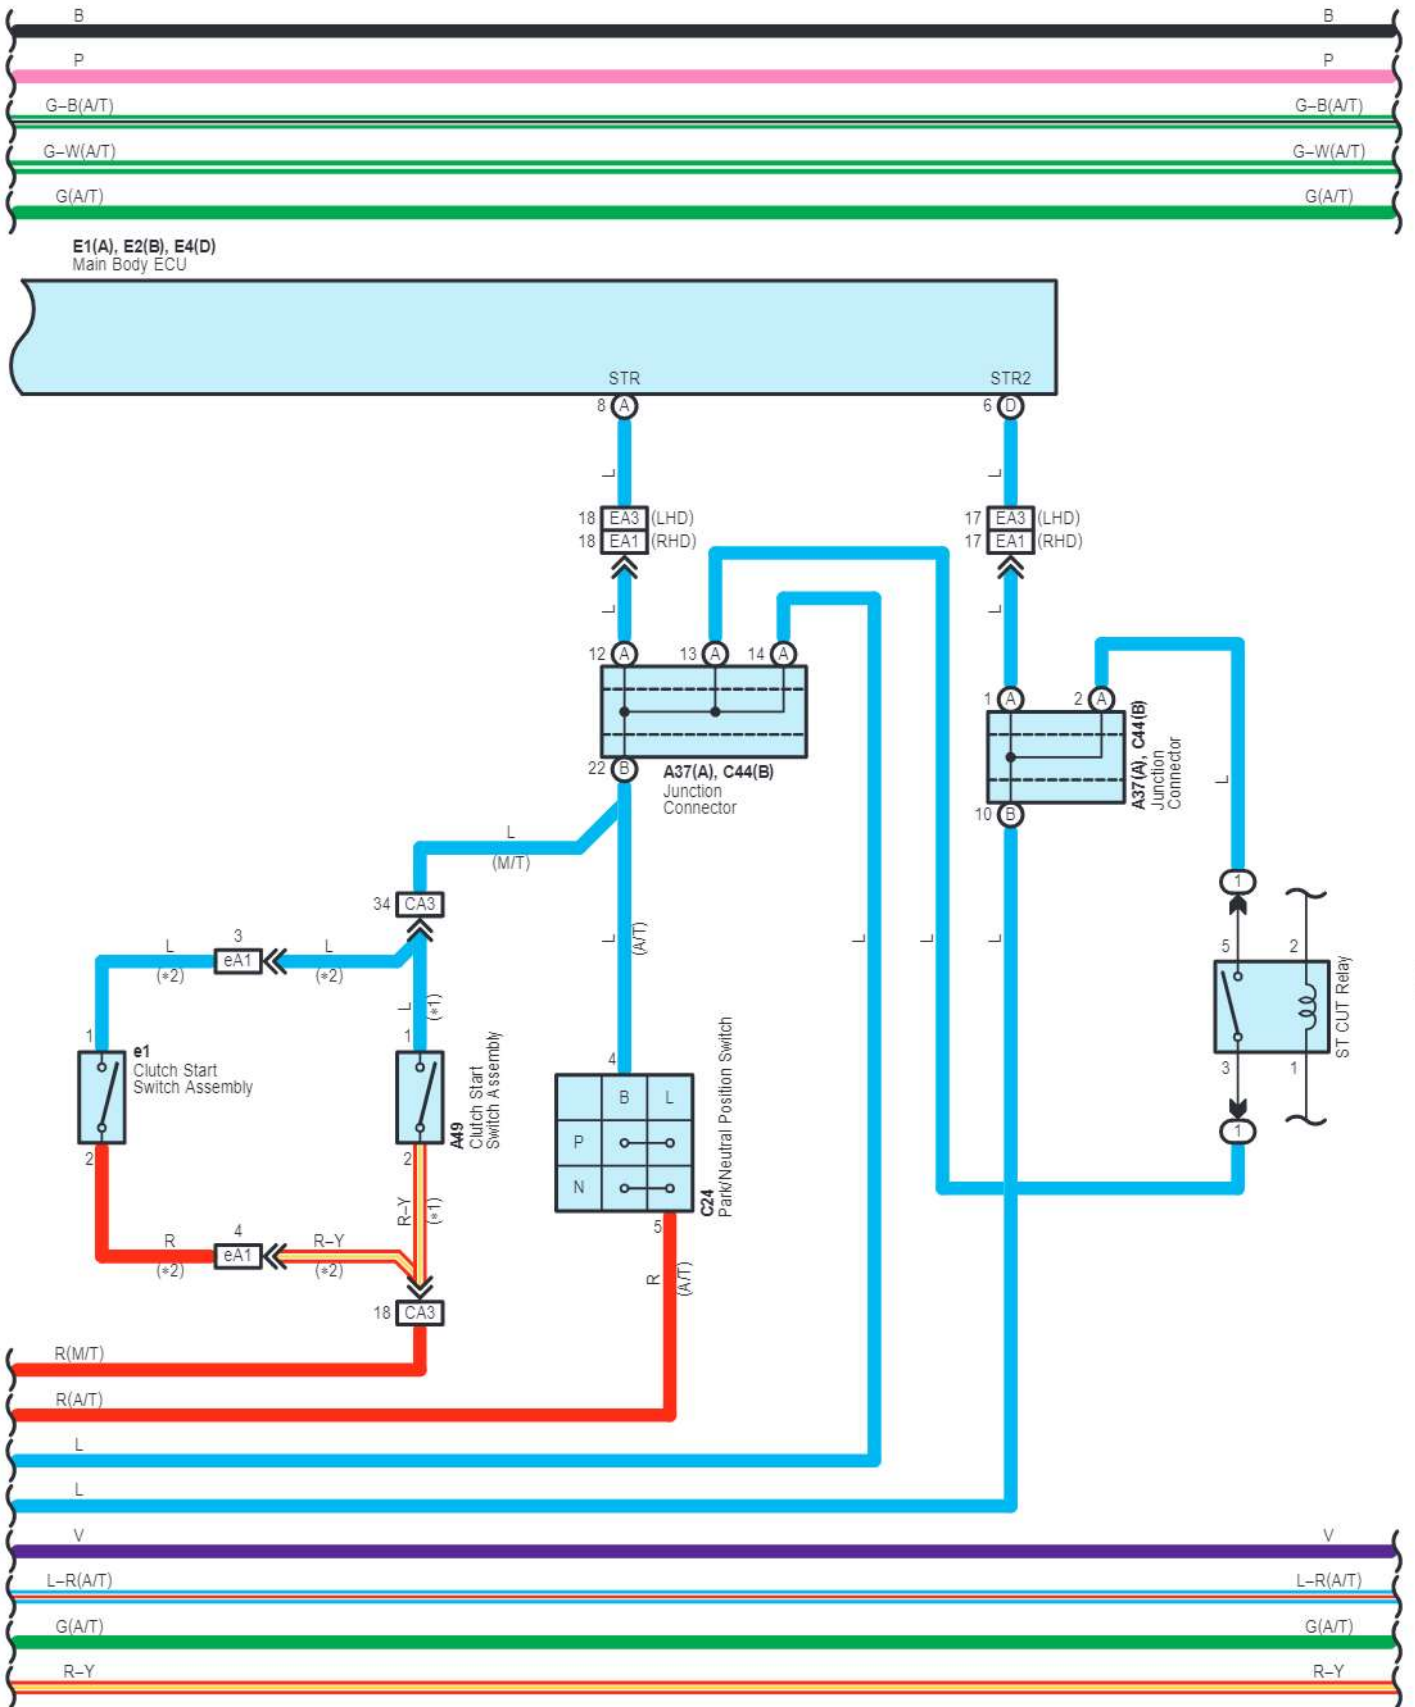

cardiagn.com