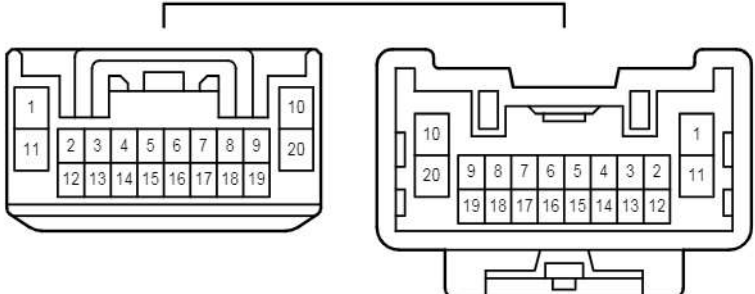

FE4
White

cardiagn.com