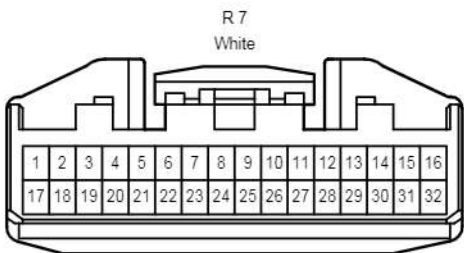

E 18

Black

E 58

E 59

E 61

Interior Light

cardiagn.com

Interior Light