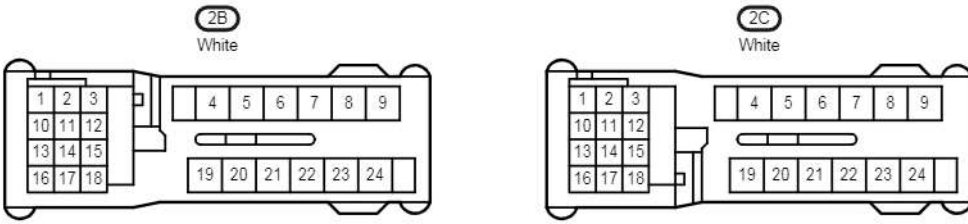

c 17
White

c 18
White

Power Seat <LHD Driver's Seat w/ Seat Position Memory>

cardiagn.com

Power Seat <LHD Driver's Seat w/ Seat Position Memory>

EA3
White

EK1

cardiagn.com