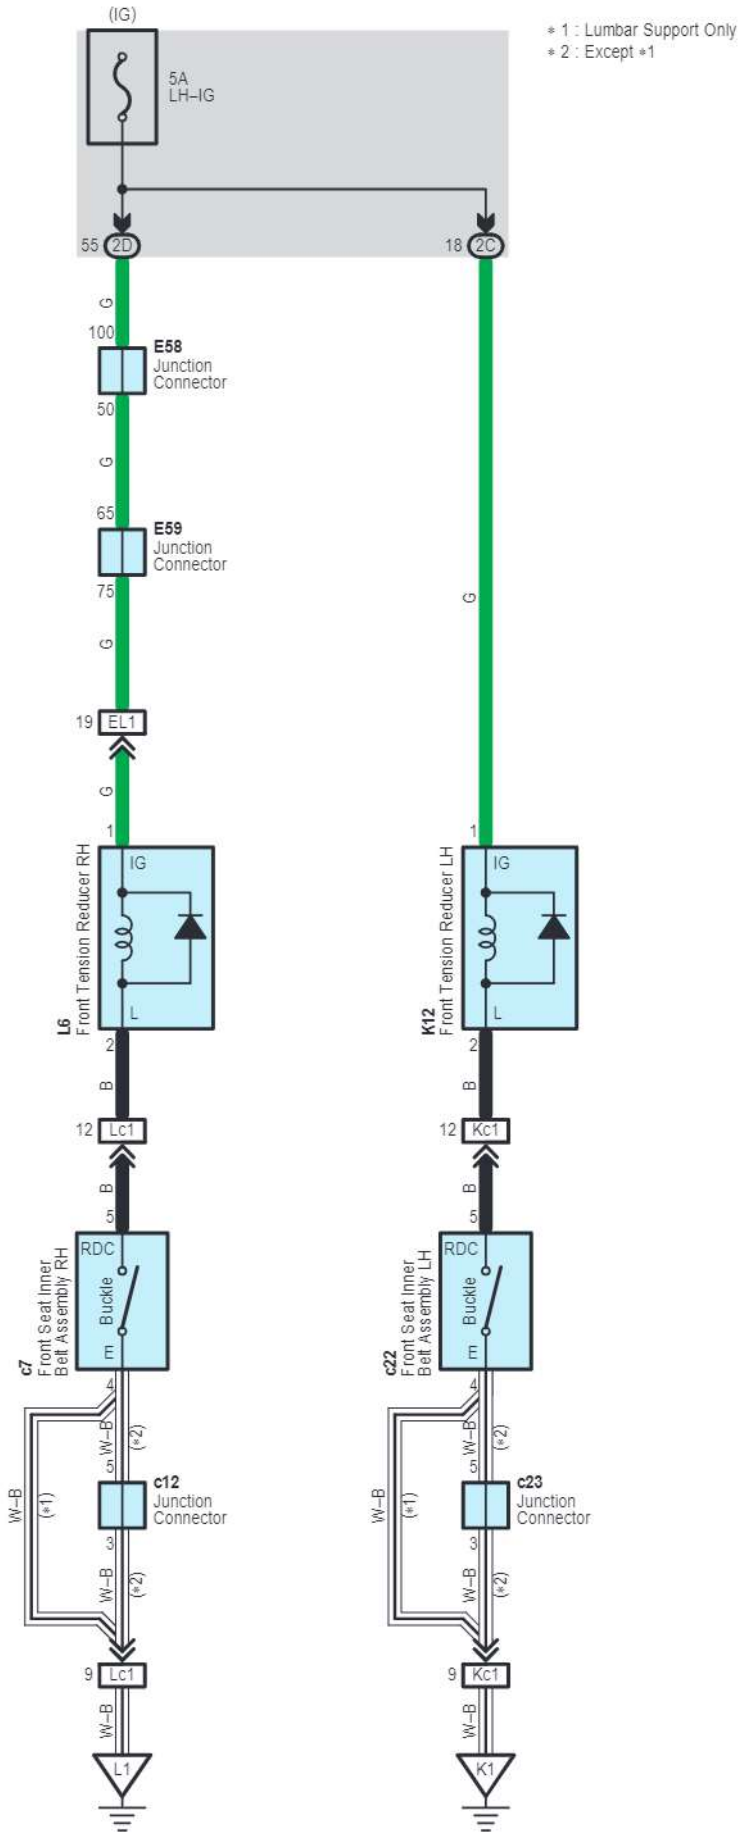

KL1
White

RE2
Blue

SK1
White

SK2
Blue

VE1
White

eA1
White

Electric Tension Reducer

E 58