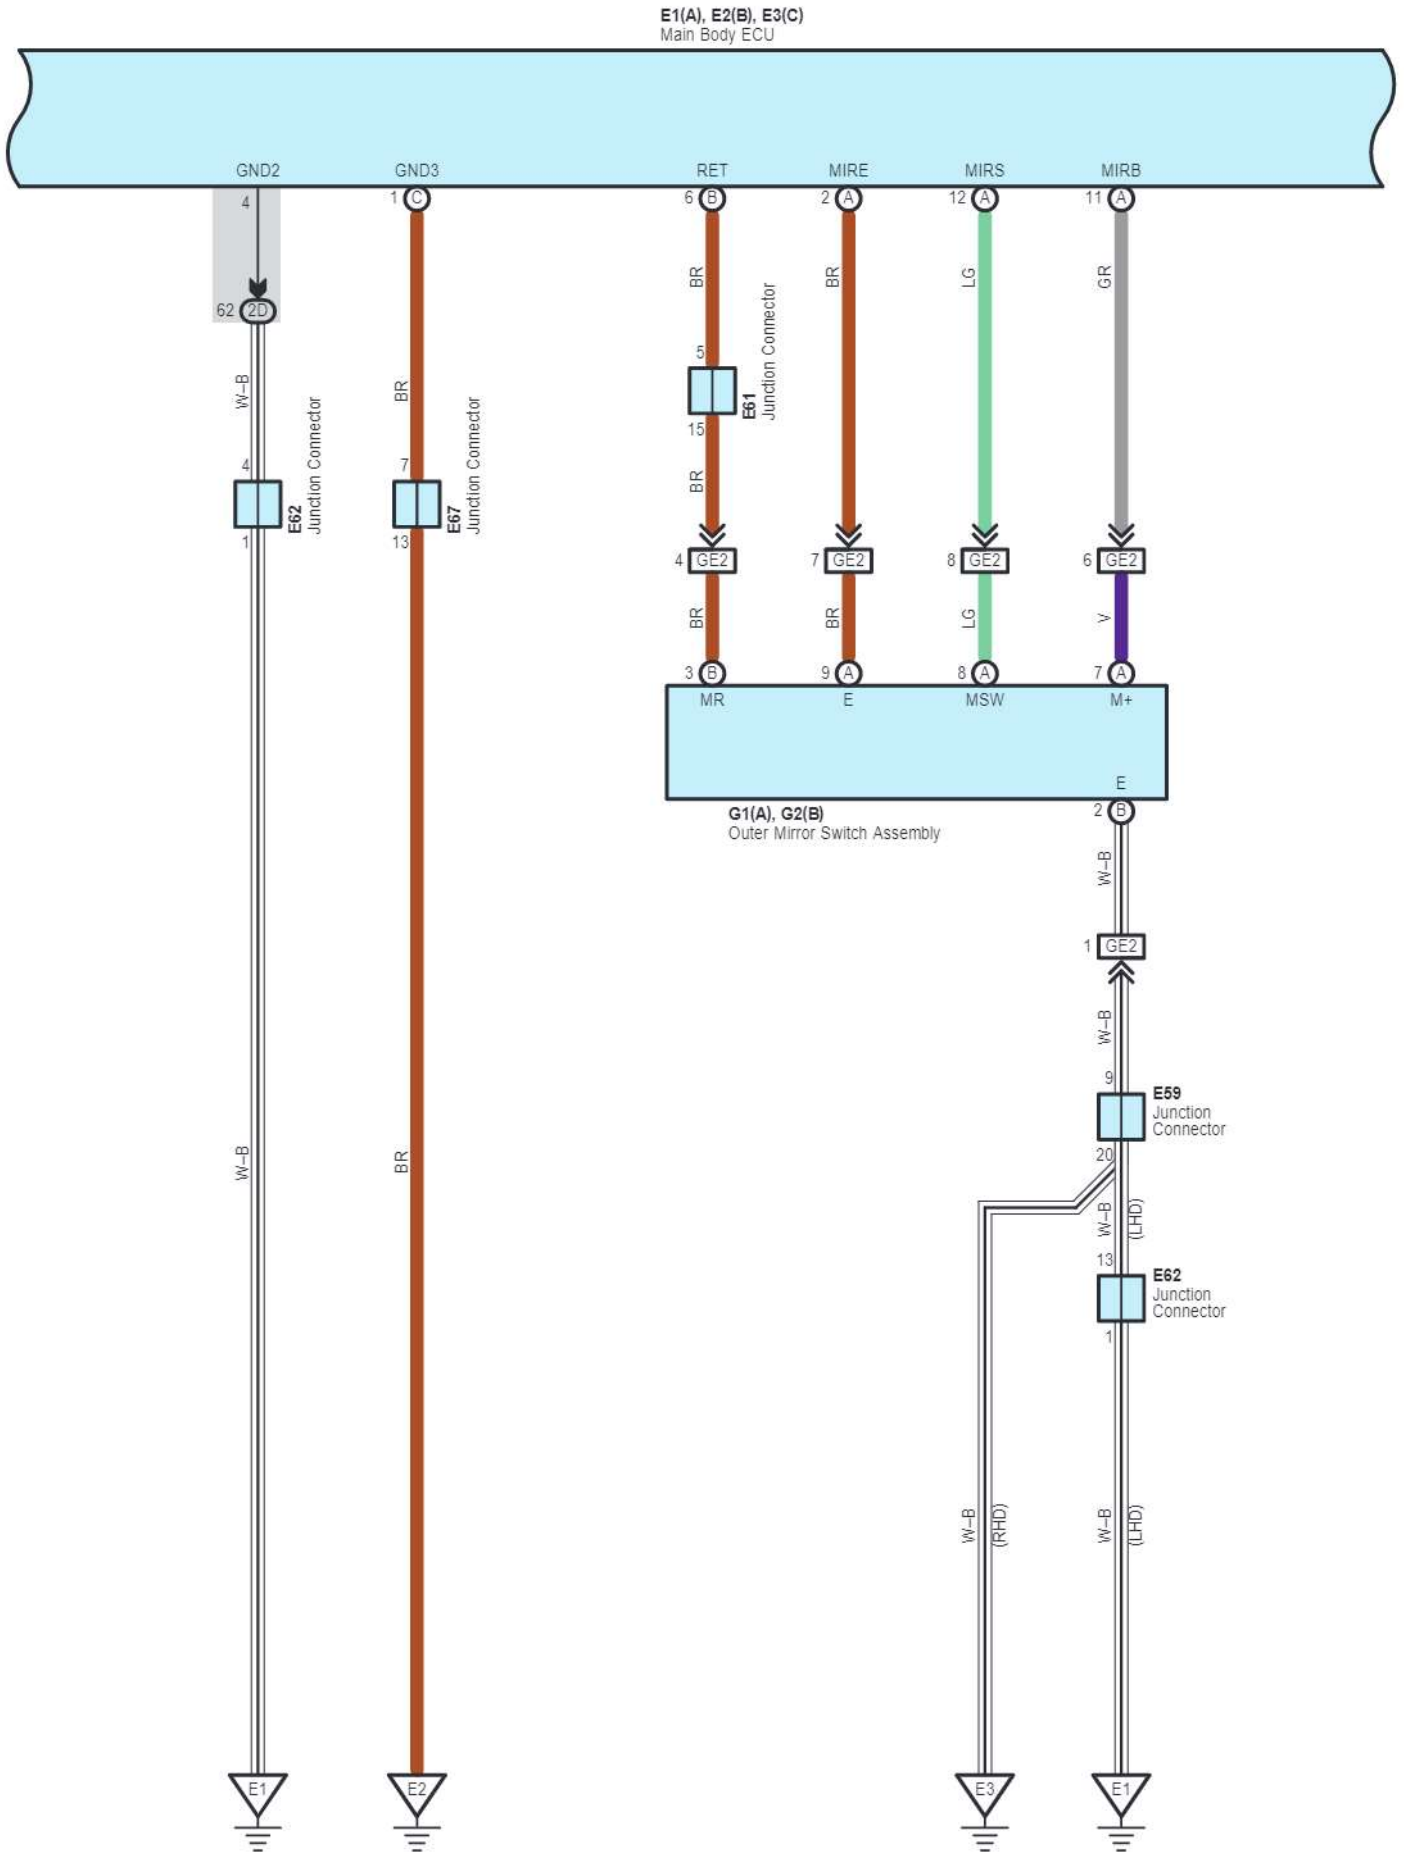

Remote Control Mirror <w/ Retractor>

cardiagn.com