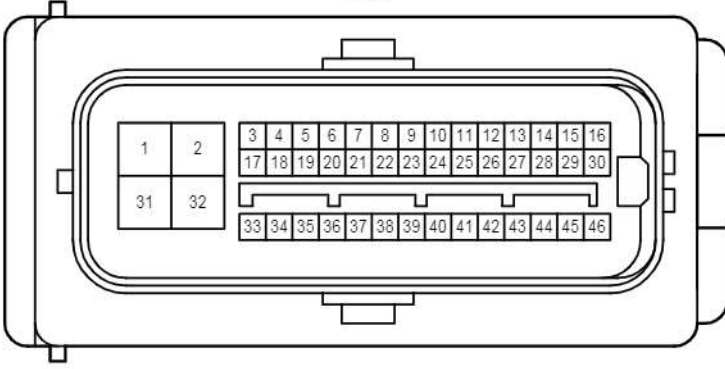

Seat Belt Warning

A 24
Black