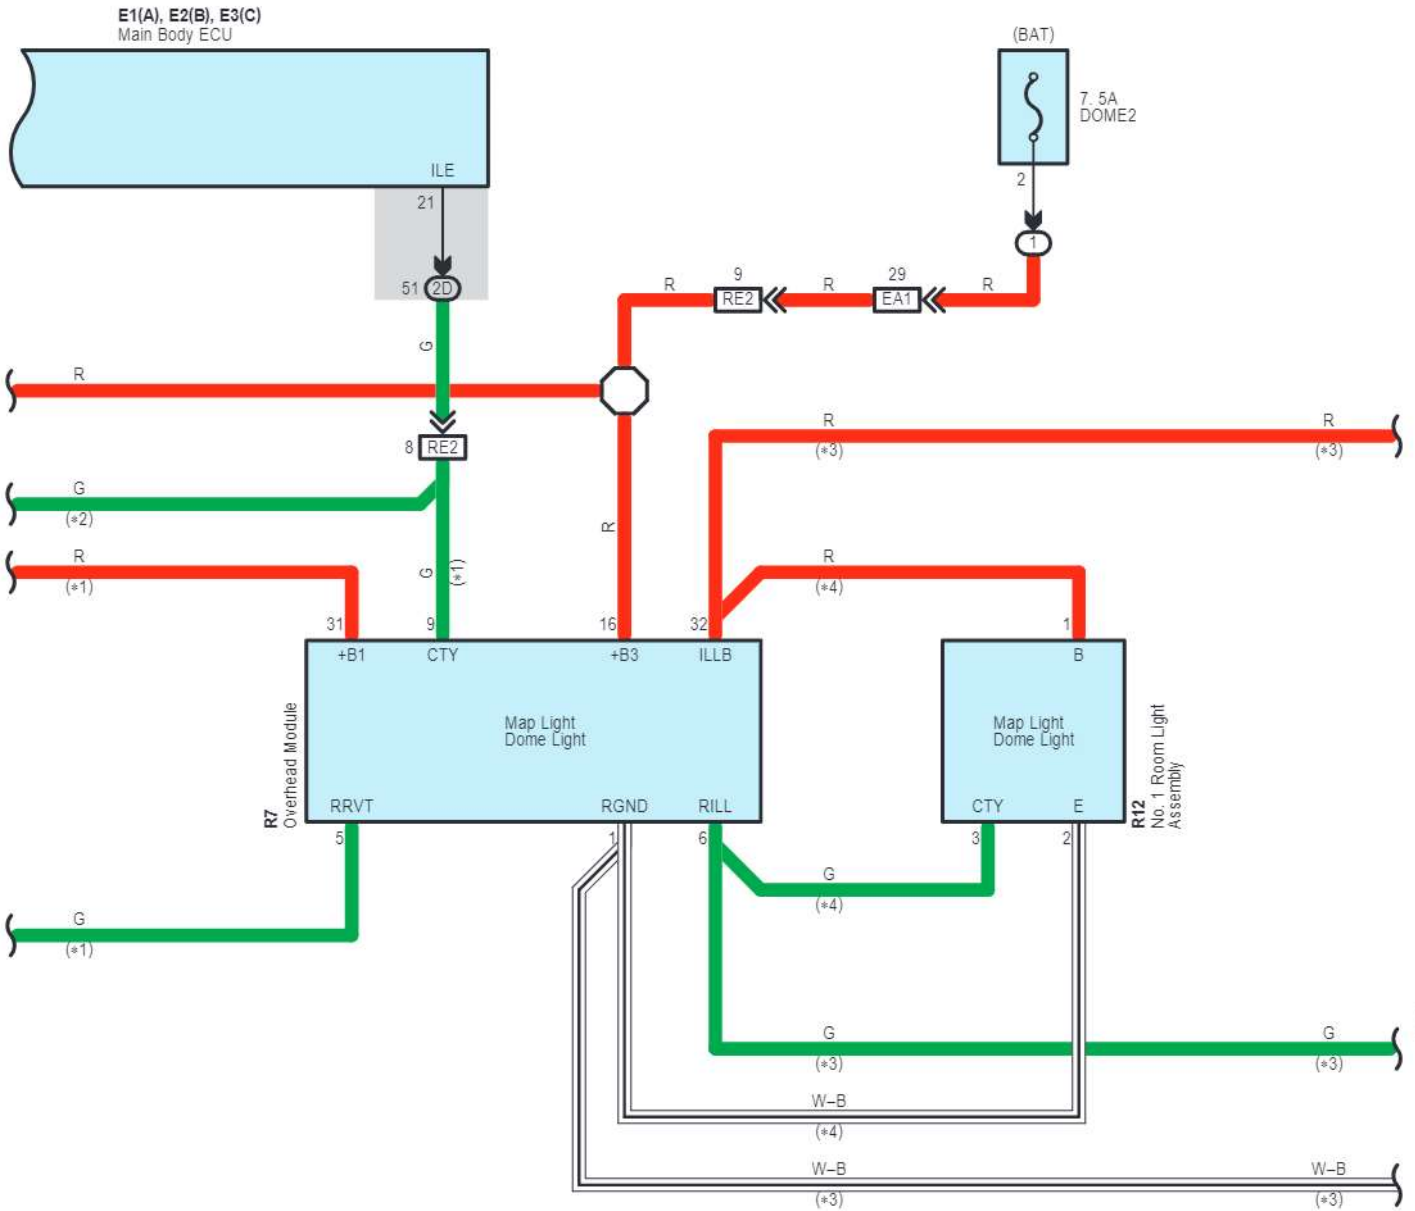

Interior Light

- 1 : w/ Overhead Module
- 2 : w/o Overhead Module
- 3 : w/ Overhead Module w/ Sliding Roof
- 4 : w/ Overhead Module w/o Sliding Roof