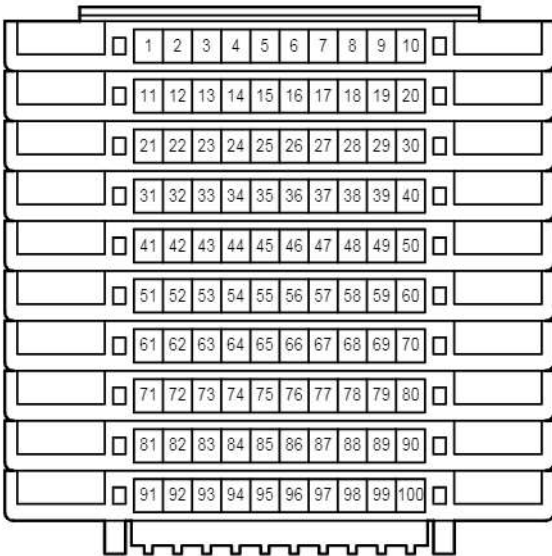

E 62
White

E 67
White

Automatic Light Control , Light Auto Turn Off System

EA2

White

Gray

cardiagn.com

cardiagn.com