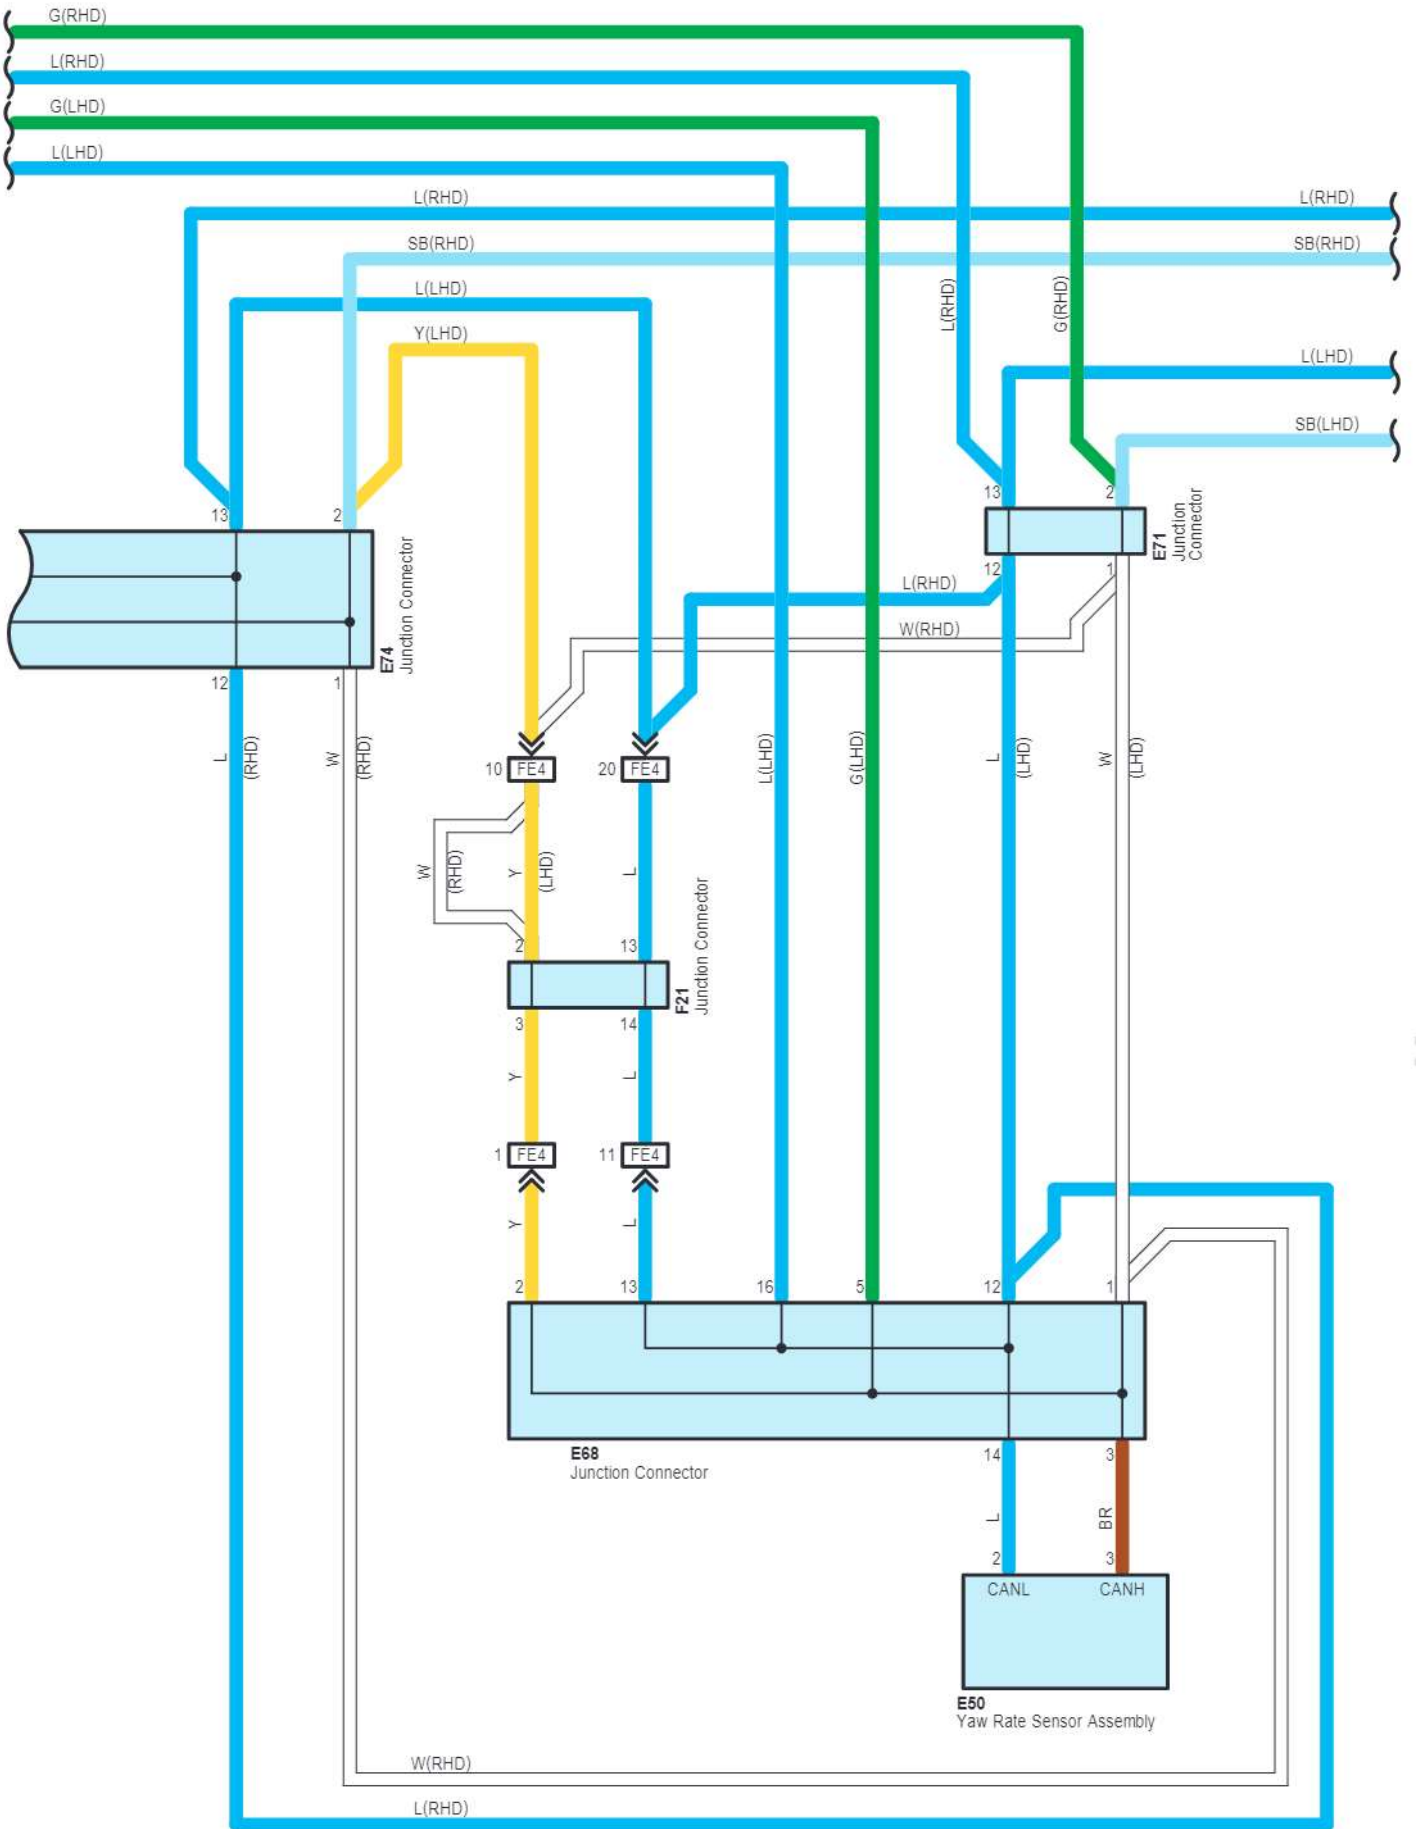

Pre-Crash Safety System

cardiagn.com