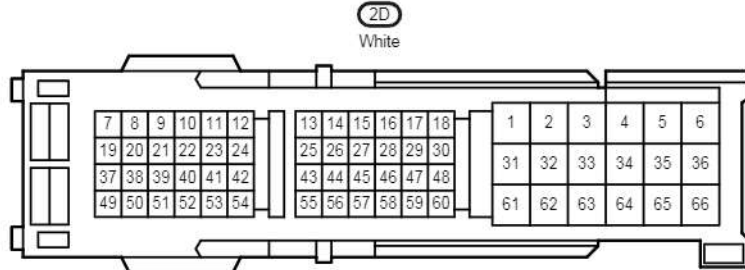

L 27
Yellow

L 33
Gray

L 38
Yellow

S 1
Black

cardiagn.com

Door Lock Control

EA2

EE1
White