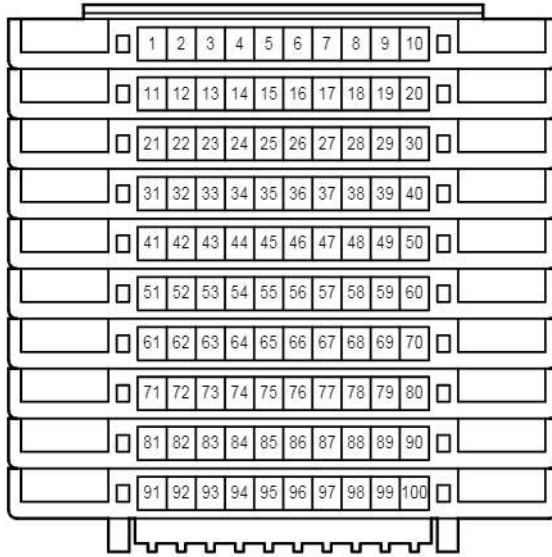

Clock <w/o Multi-Display>

E 58