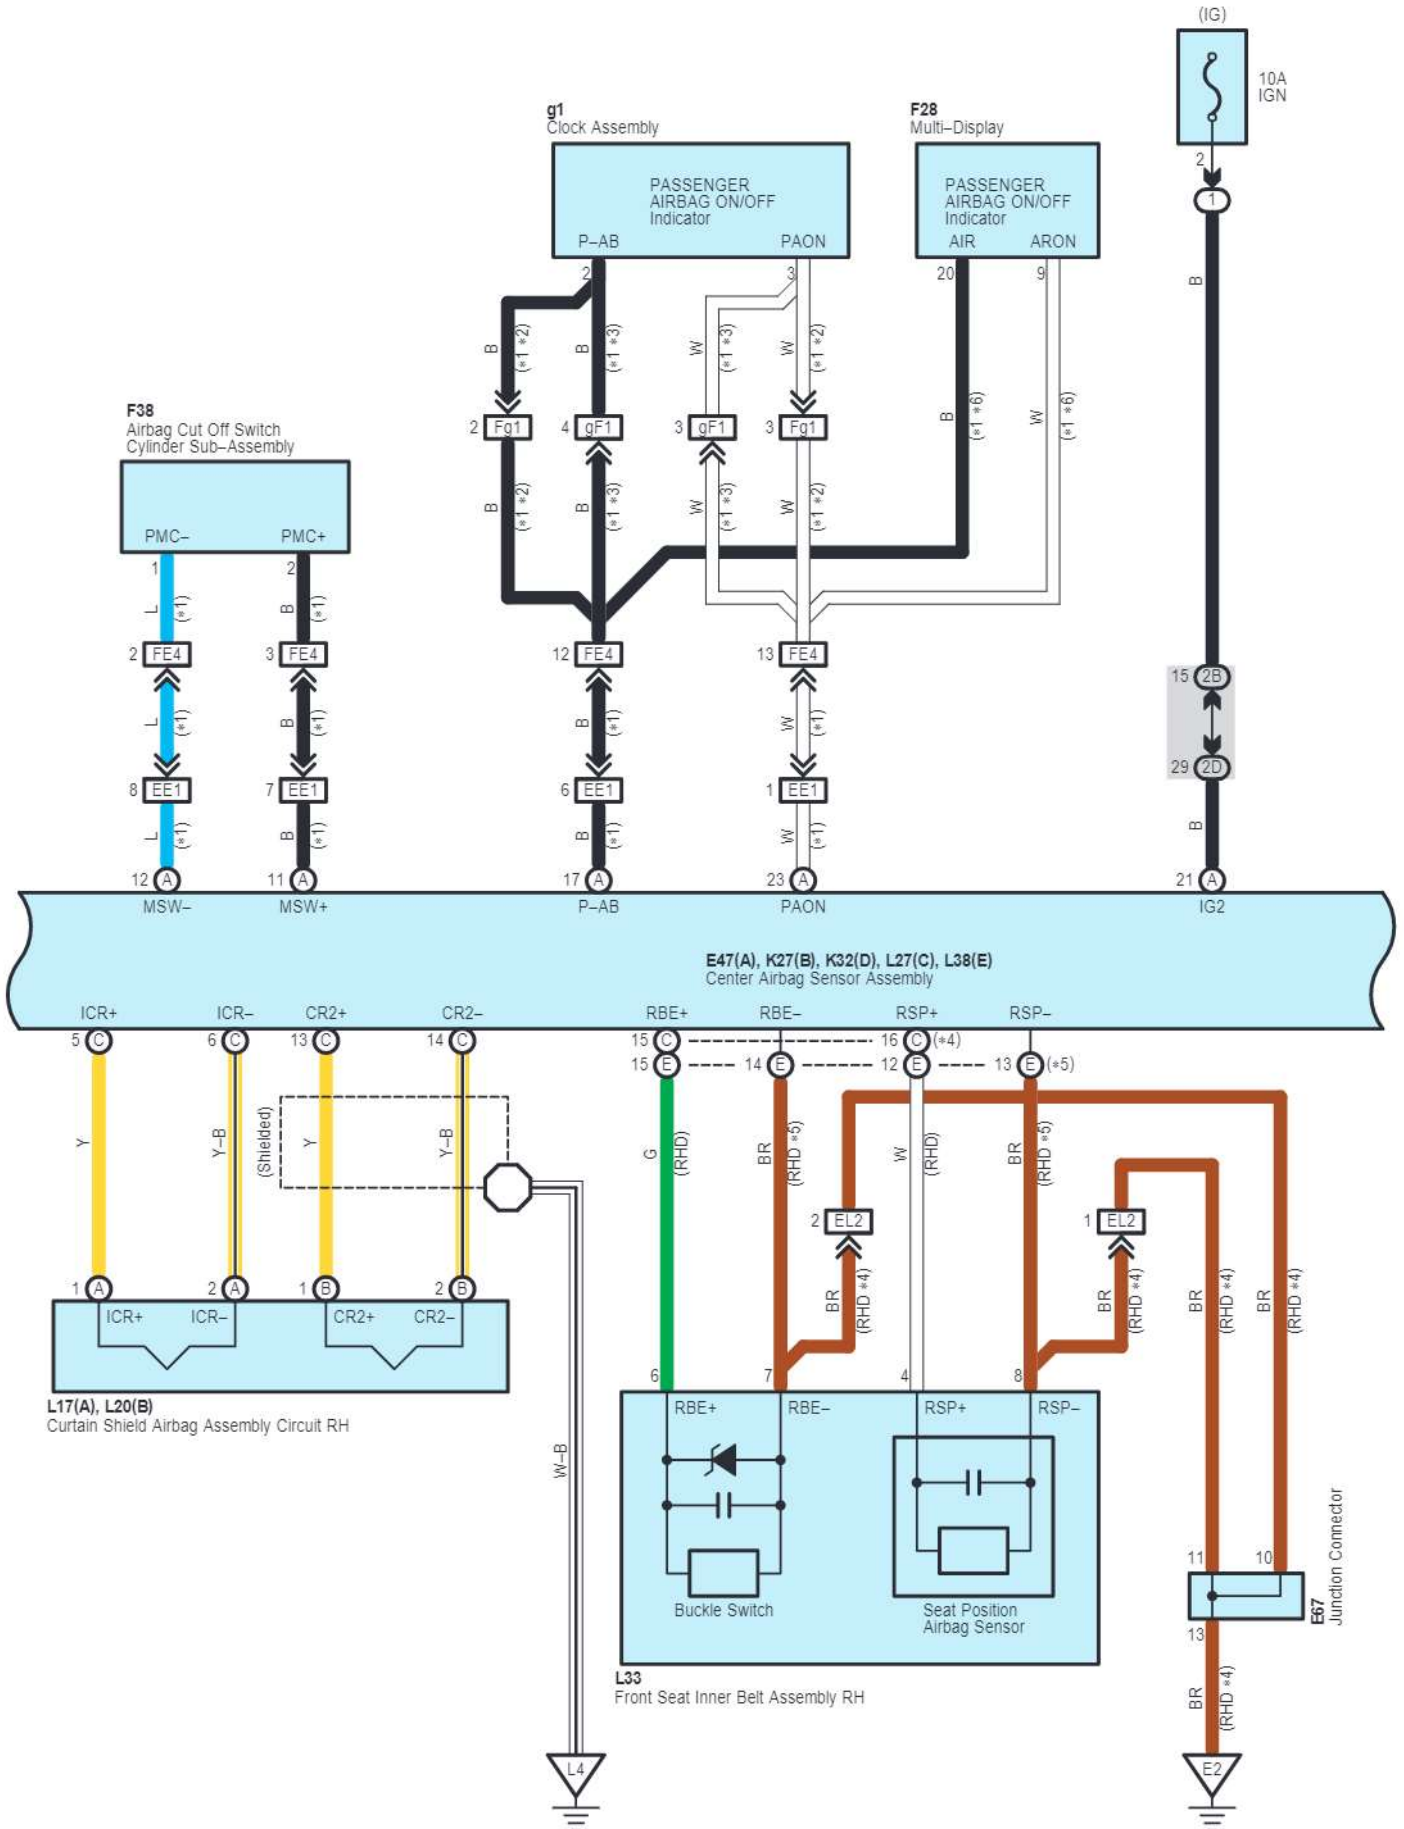

cardiagn.com