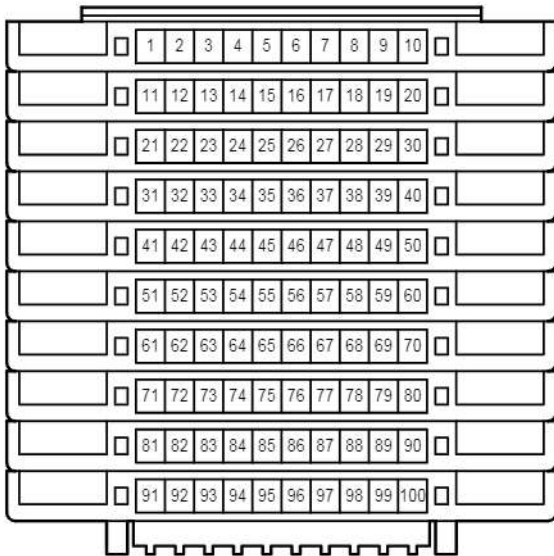

C 46
Black

E 1
White

E 2
White

E 3
White

E 59

E 60

Remote Control Mirror <w/ Retractor>

E 61