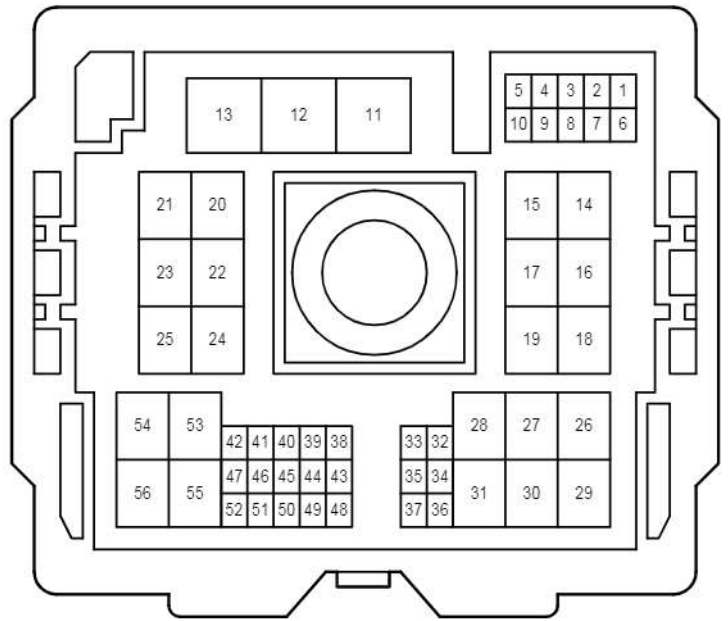

Back-Up Light

EK1

White

Blue