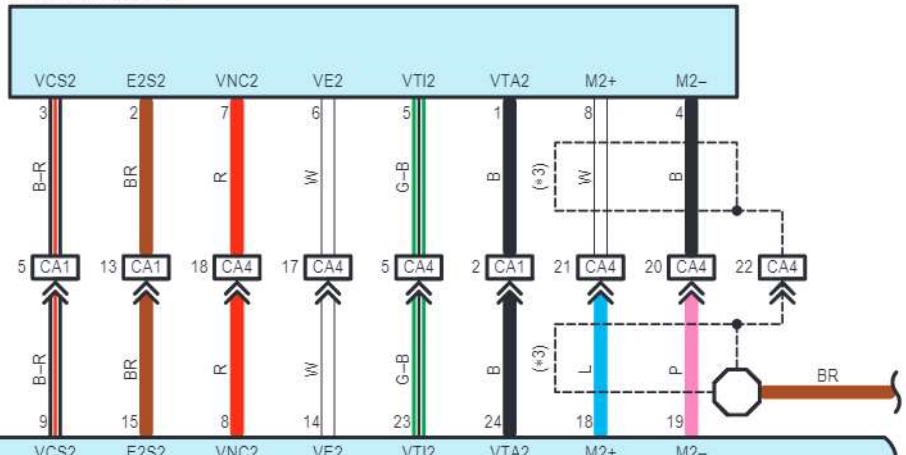

cardiagn.com

A38(A), A52(D), C45(B), C46(C)
ECM

C91
DC Motor and Nozzle
Vane Position Sensor LH

A48
Turbo Motor Driver

cardiagn.com

- * 1 : LHD M/T
- * 2 : RHD M/T
- * 3 : Shielded

cardiagn.com

- * 3 : Shielded
- * 4 : w/ Rear A/C
- * 5 : w/o Rear A/C