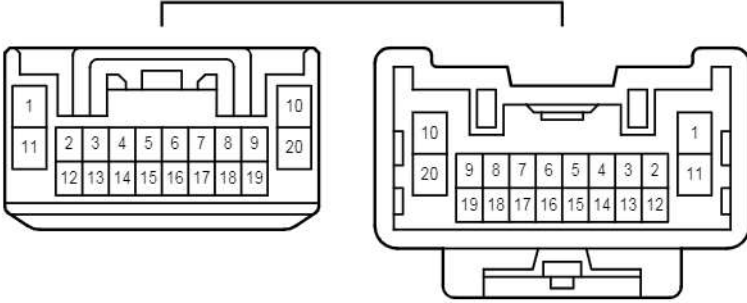

2D
White

IE1
Gray

cardiagn.com

IE4
Gray

RE2
Blue

cardiagn.com

cardiagn.com

Active Height Control Suspension , Adaptive Variable Suspension