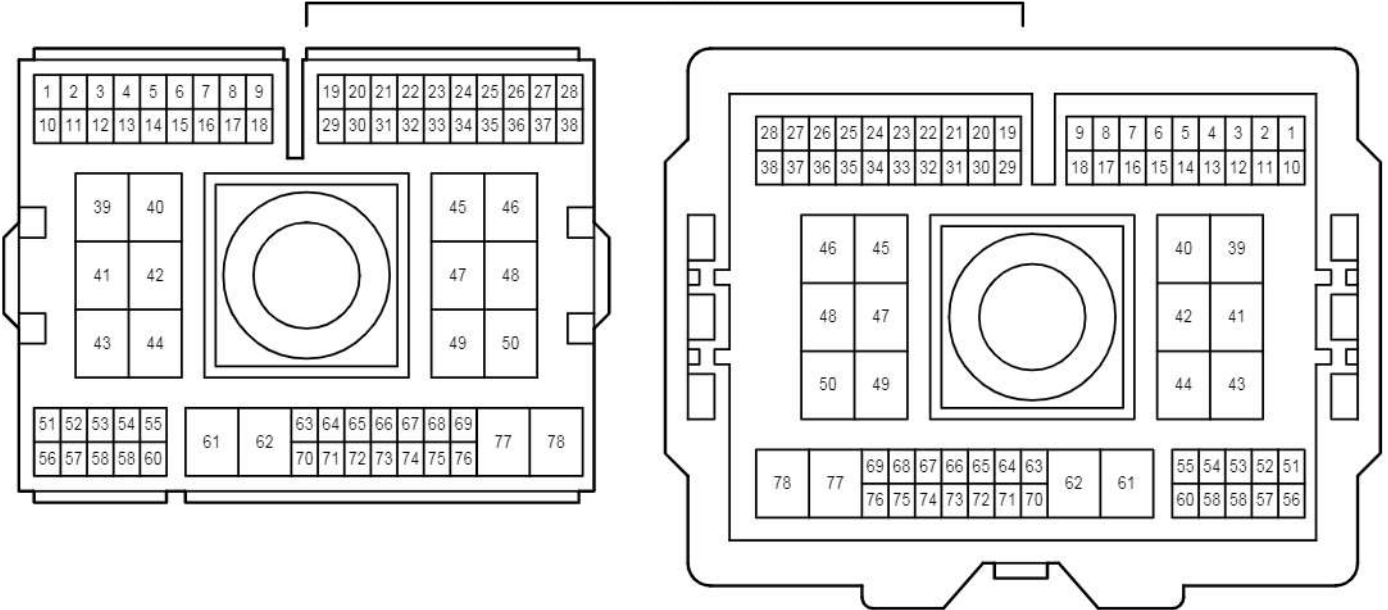

Rear Wiper and Washer

EA1
White

cardiagn.com