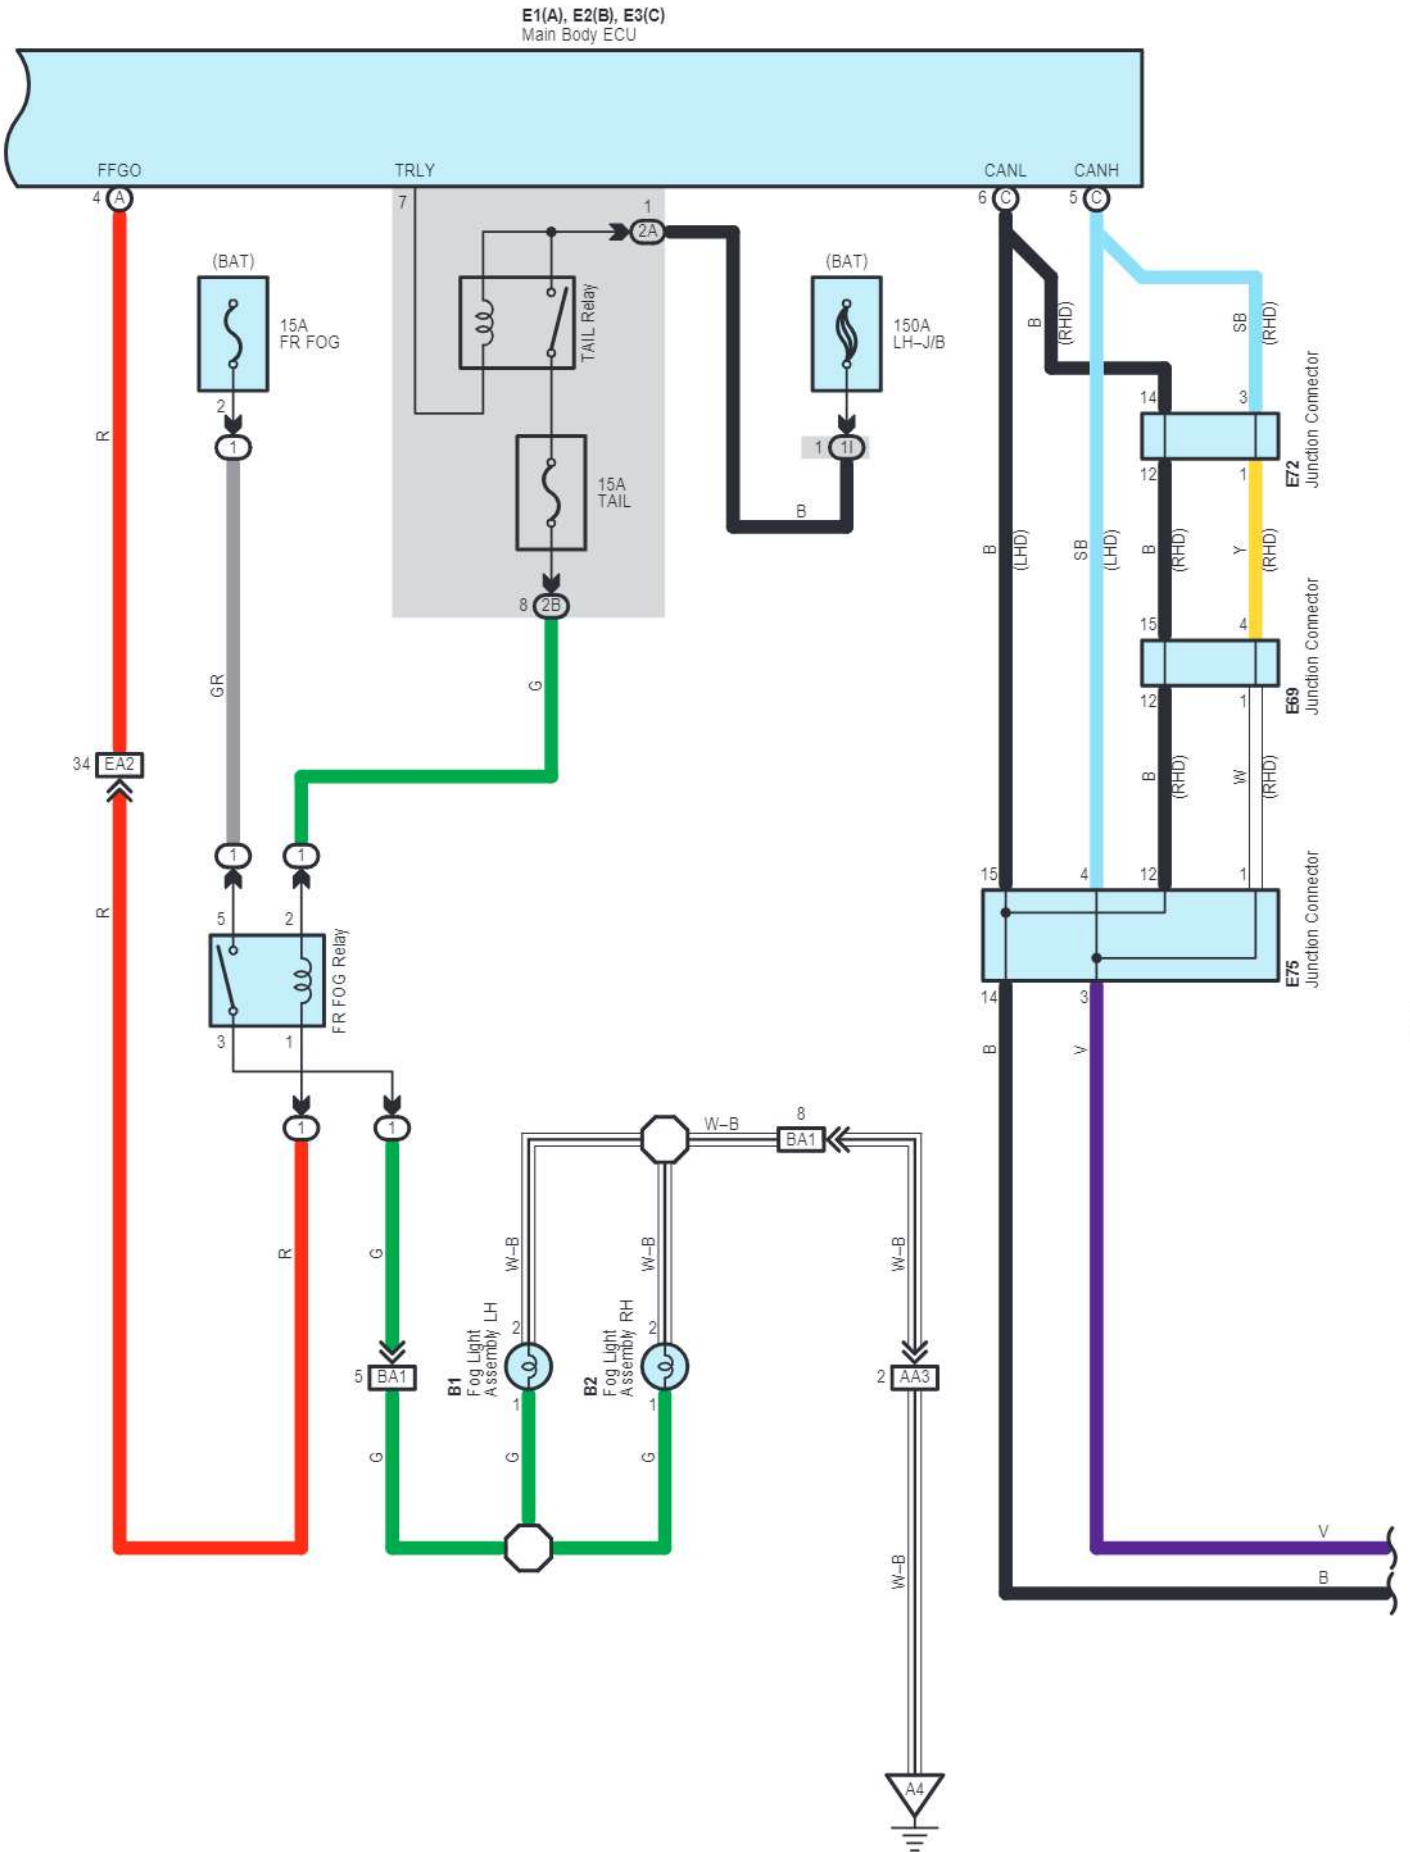

Front Fog Light