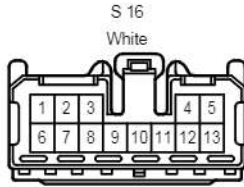

Illumination , Taillight