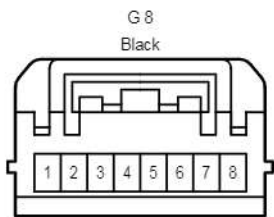

Illumination , Taillight