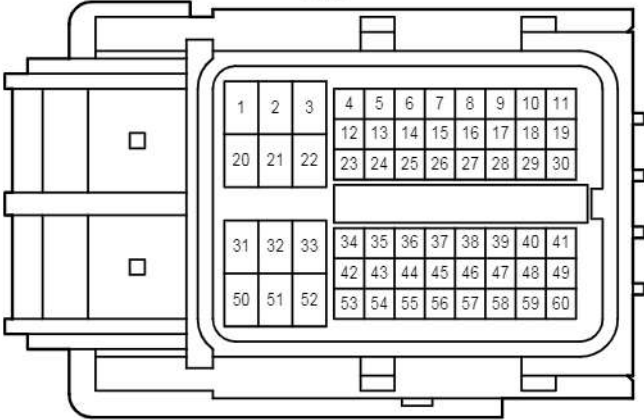

cardiagn.com

Power Seat <RHD Driver's Seat w/ Seat Position Memory>

cardiagn.com

Power Seat <RHD Driver's Seat w/ Seat Position Memory>

* 1 : 2UZ-FE
 * 2 : 1VD-FTV

cardiagn.com

A 52
Black

C 24
Gray