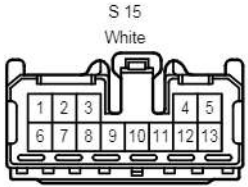

E 18

Black

E 58

E 59

E 61

Interior Light

cardiagn.com

Interior Light