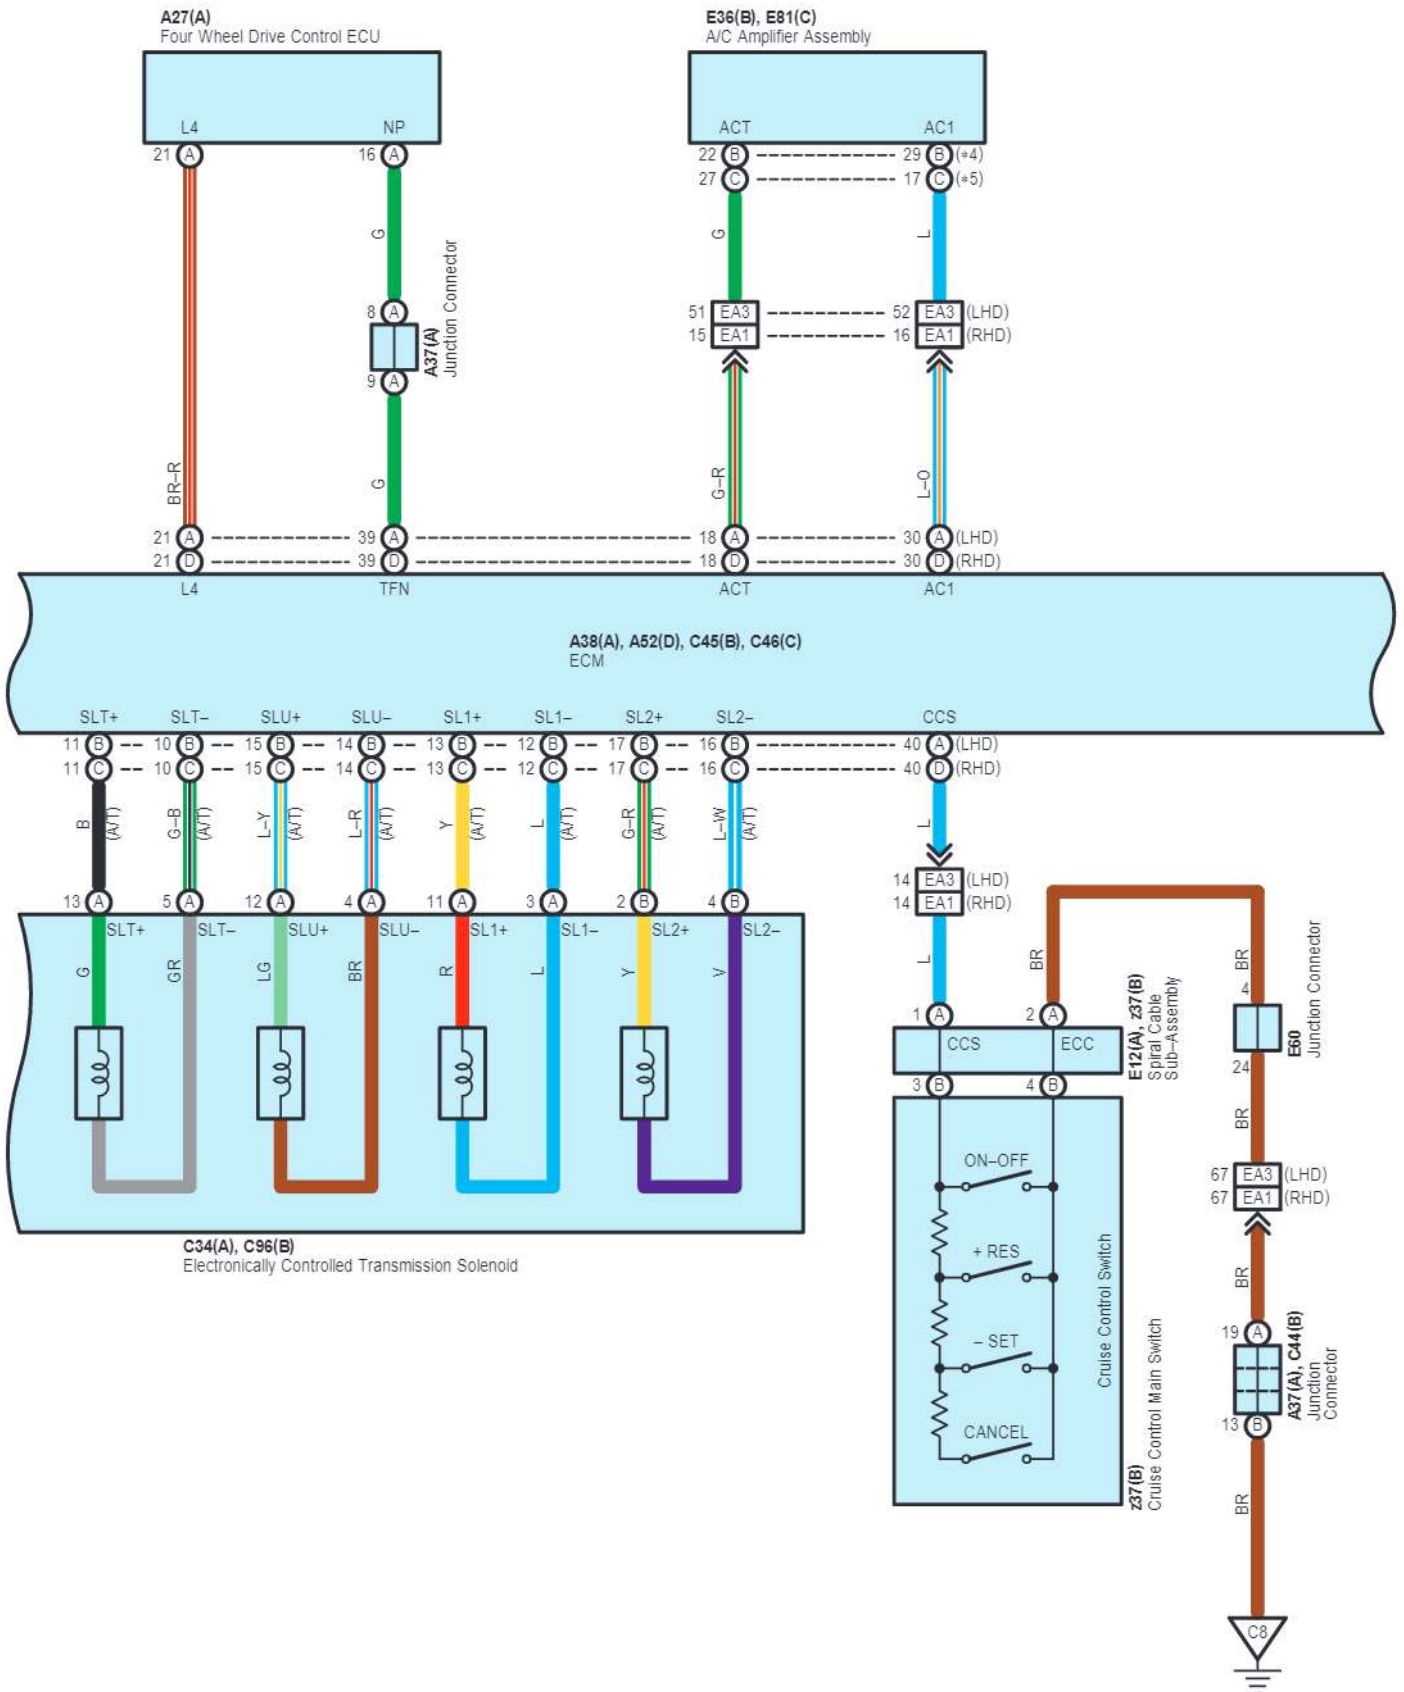

cardiagn.com

A38(A), A52(D), C45(B), C46(C)
ECM

C91
DC Motor and Nozzle
Vane Position Sensor LH

A48
Turbo Motor Driver

cardiagn.com

- * 1 : LHD M/T
- * 2 : RHD M/T
- * 3 : Shielded

cardiagn.com

- * 3 : Shielded
- * 4 : w/ Rear A/C
- * 5 : w/o Rear A/C