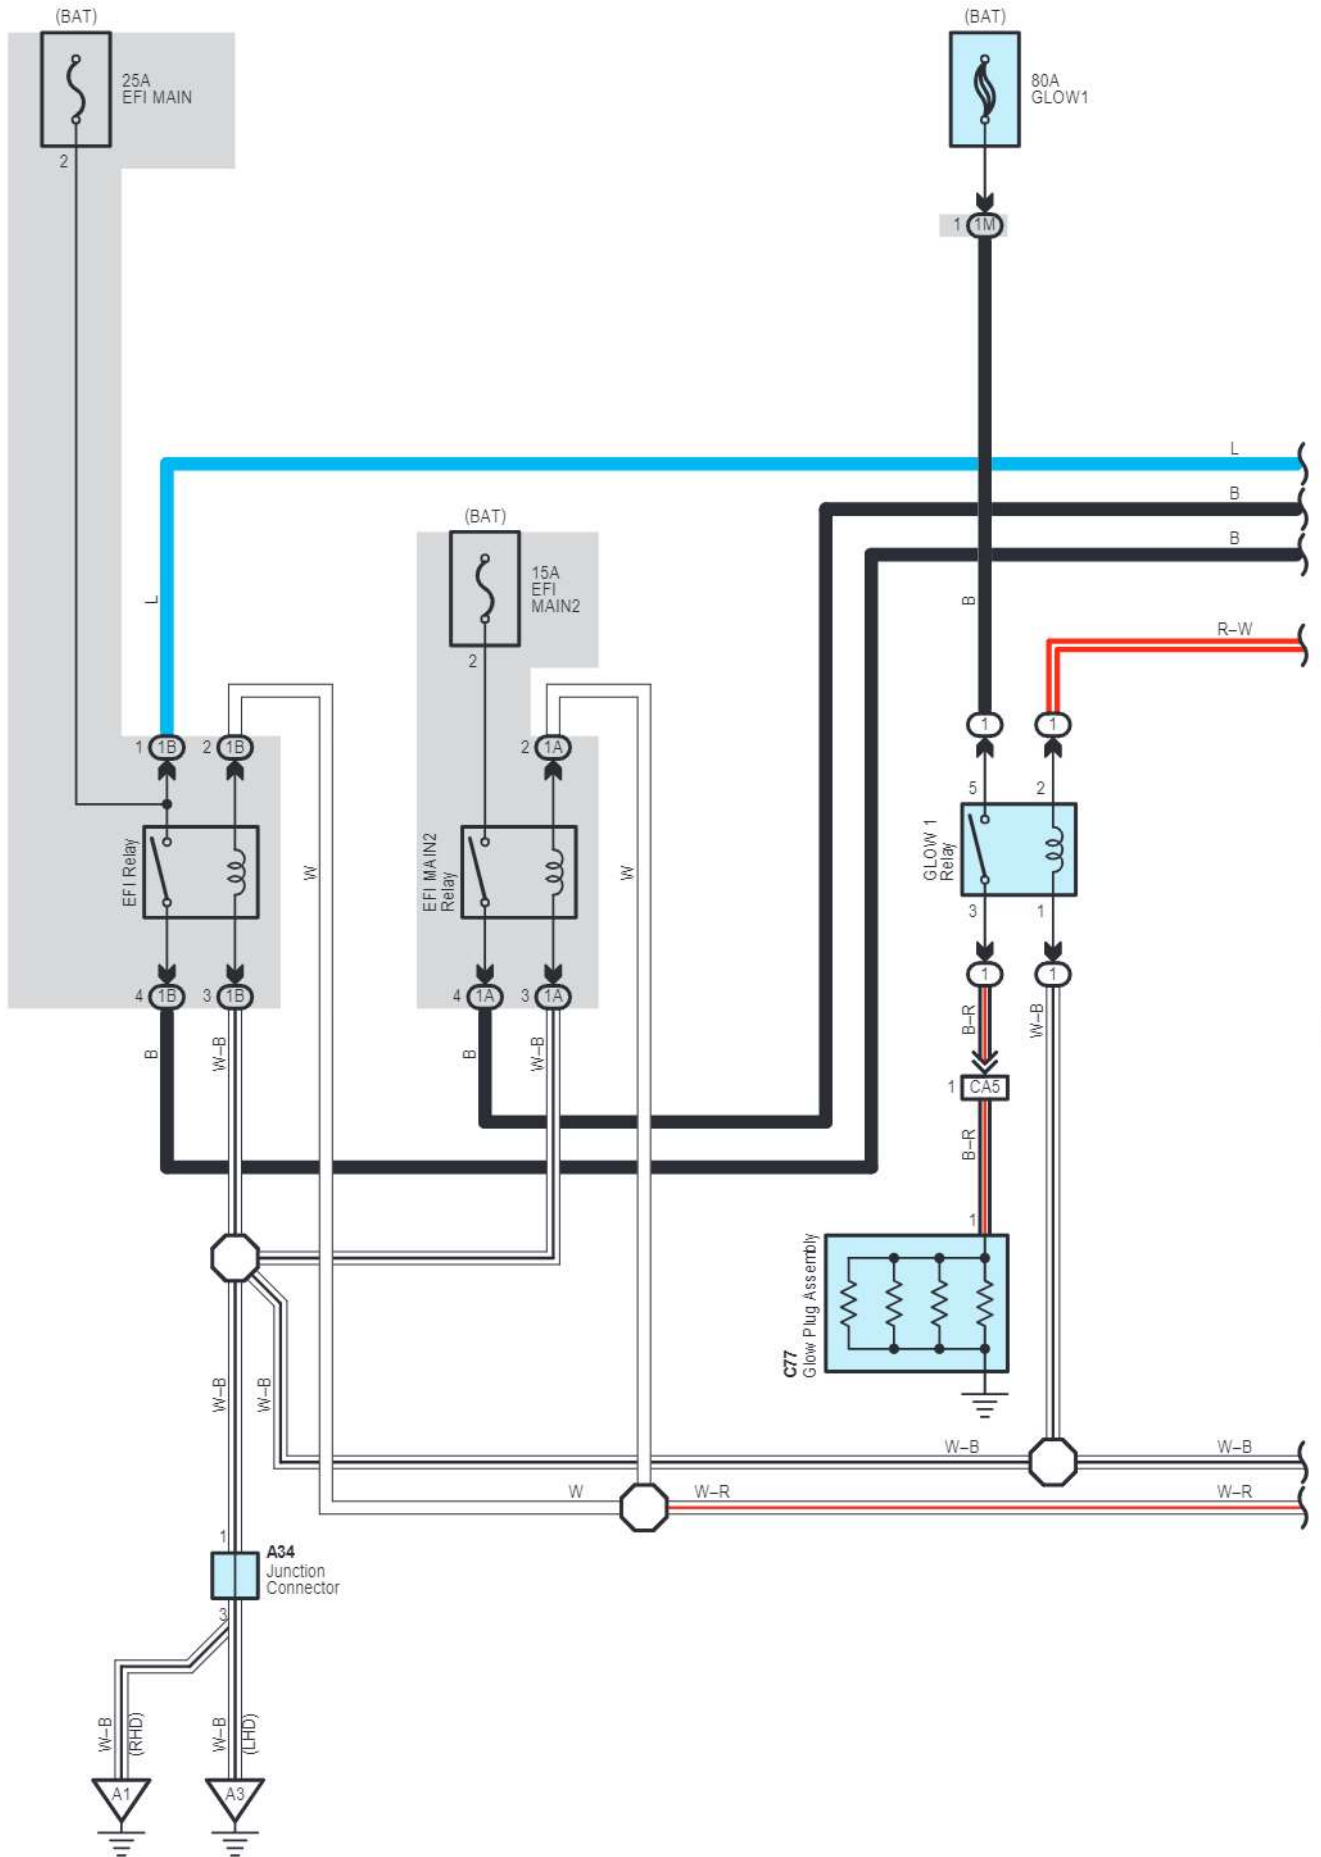

VE1
White

eA1
White

cardiagn.com

cardiagn.com

Cruise Control <1VD-FTV> , ECT and A/T Indicator <1VD-FTV> , Engine Control <1VD-FTV>

cardiagn.com

Cruise Control <1VD-FTV> , ECT and A/T Indicator <1VD-FTV> , Engine Control <1VD-FTV>