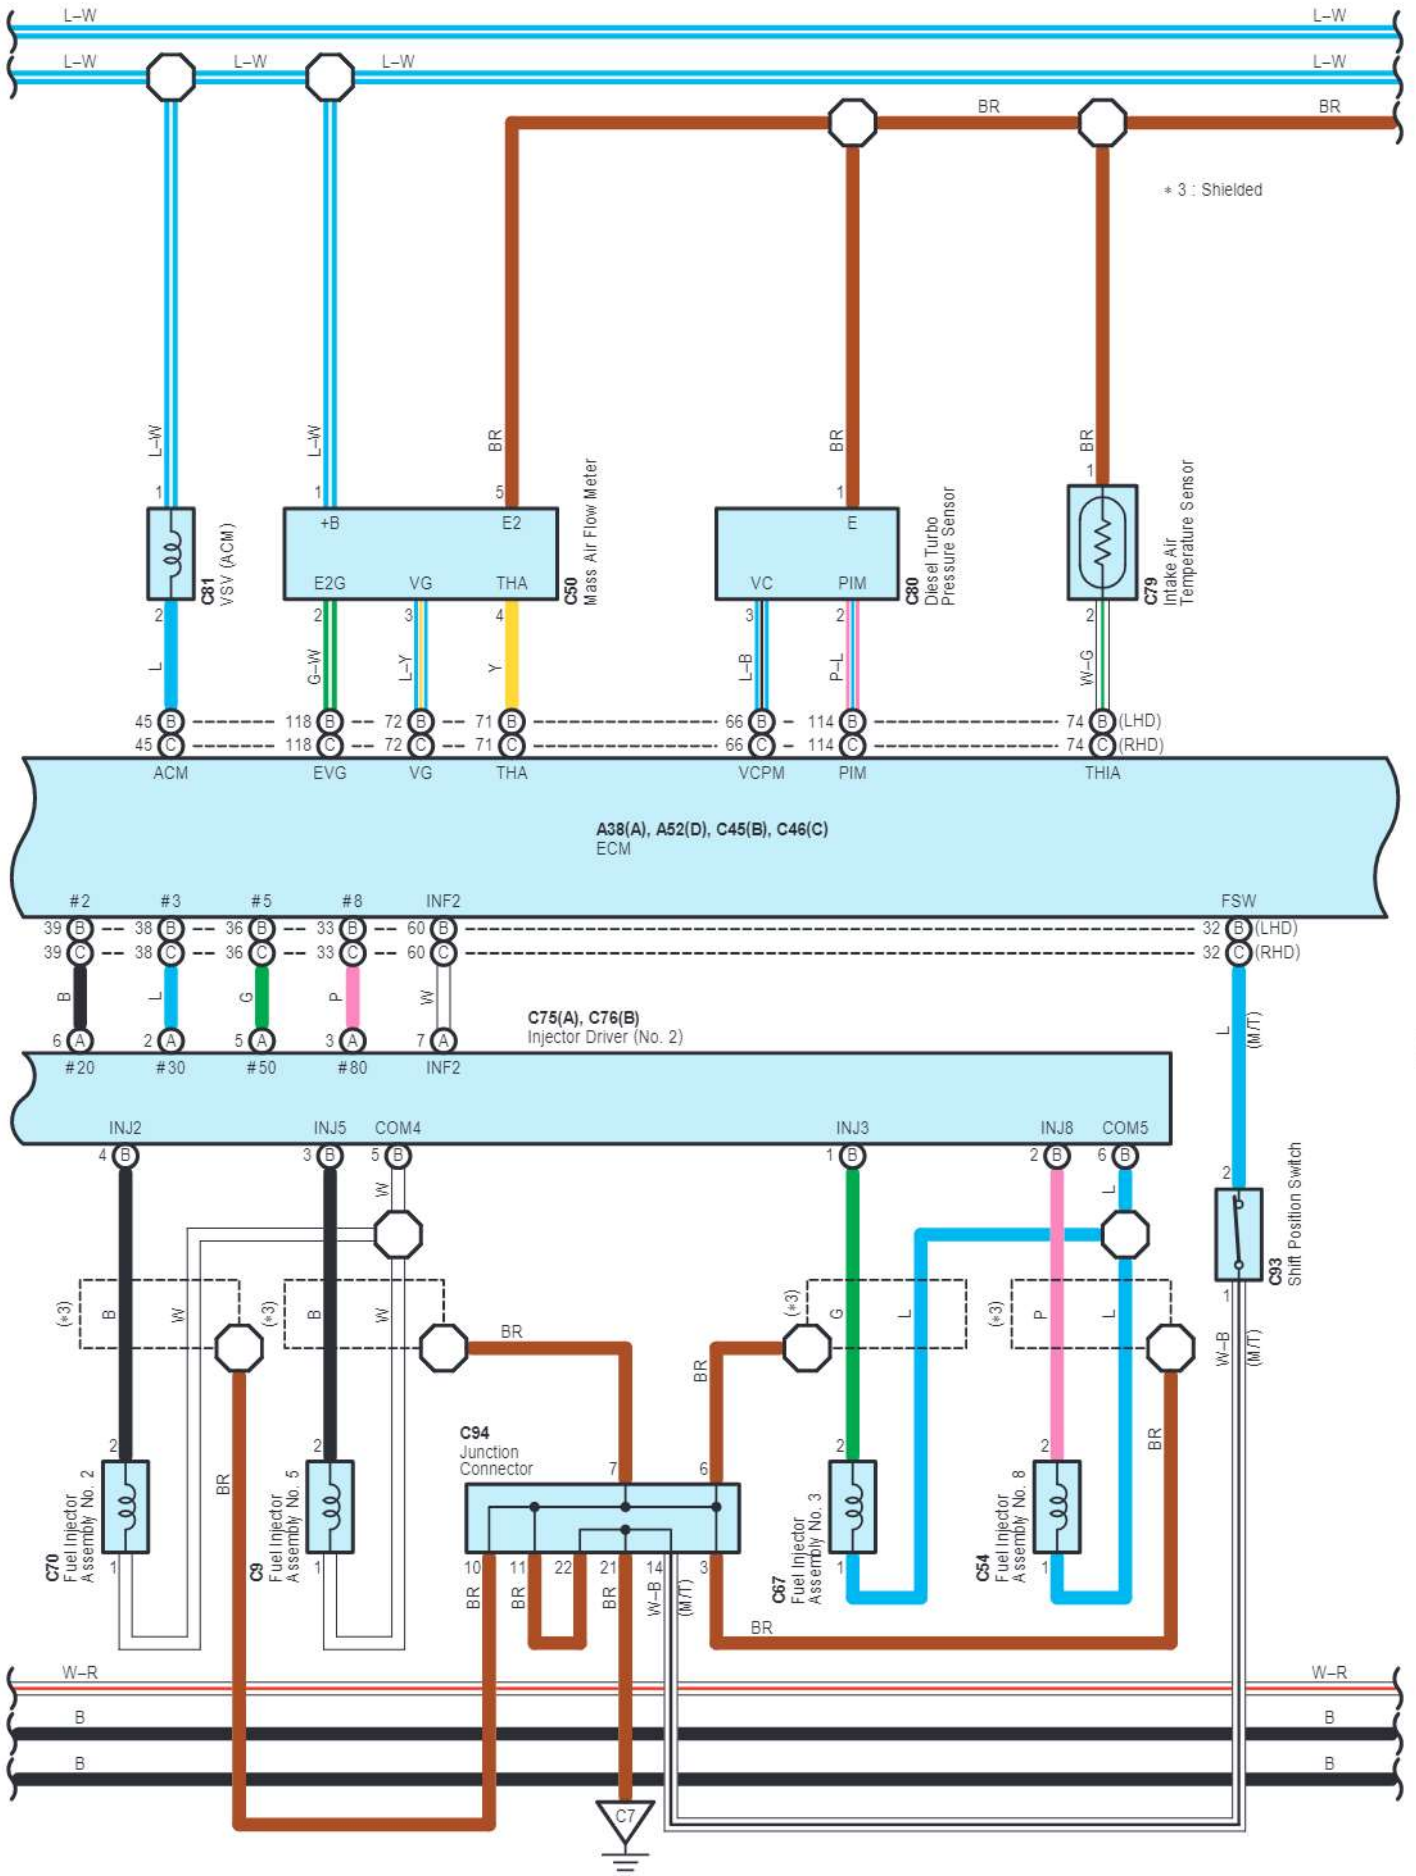

VE1
White

eA1
White

cardiagn.com

cardiagn.com

Cruise Control <1VD-FTV> , ECT and A/T Indicator <1VD-FTV> , Engine Control <1VD-FTV>

cardiagn.com

Cruise Control <1VD-FTV> , ECT and A/T Indicator <1VD-FTV> , Engine Control <1VD-FTV>