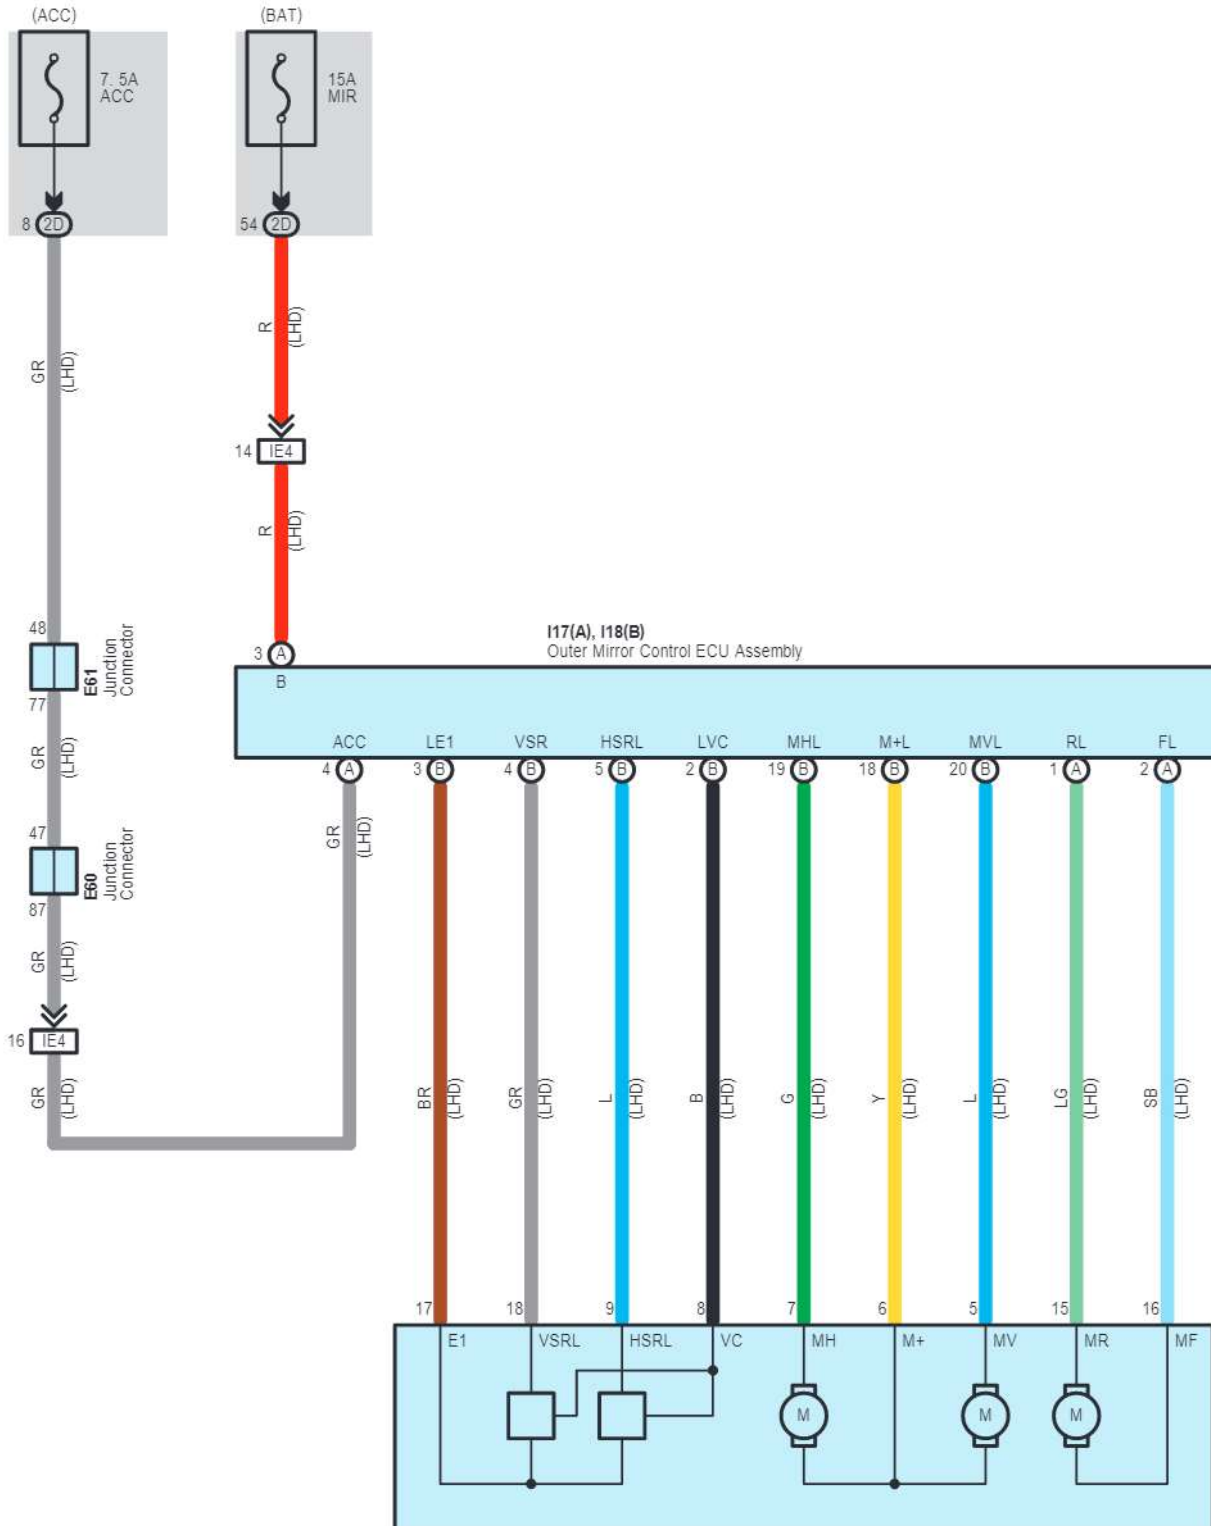

Remote Control Mirror <w/ Retractor>

E1(A), E2(B), E3(C)
Main Body ECU

115
Outer Rear View Mirror Assembly LH

cardiagn.com