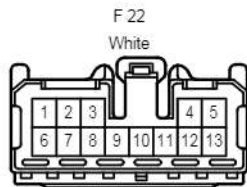

cardiagn.com