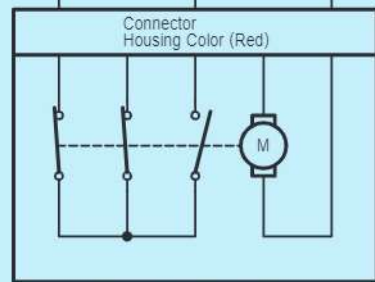

z53(D)
A/C Blower Assembly

cardiagn.com

E35(A), E36(B), E81(C), z53(D), z54(E)
A/C Amplifier Assembly

BUS G 8 D --- BUS 9 D --- B BUS 10 D (*1)

Damper Servo Motor
(Mode Def Control)(RHD)

Damper Servo Motor
(Mode Control LH)(LHD)
Damper Servo Motor
(Mode Control RH)(RHD)