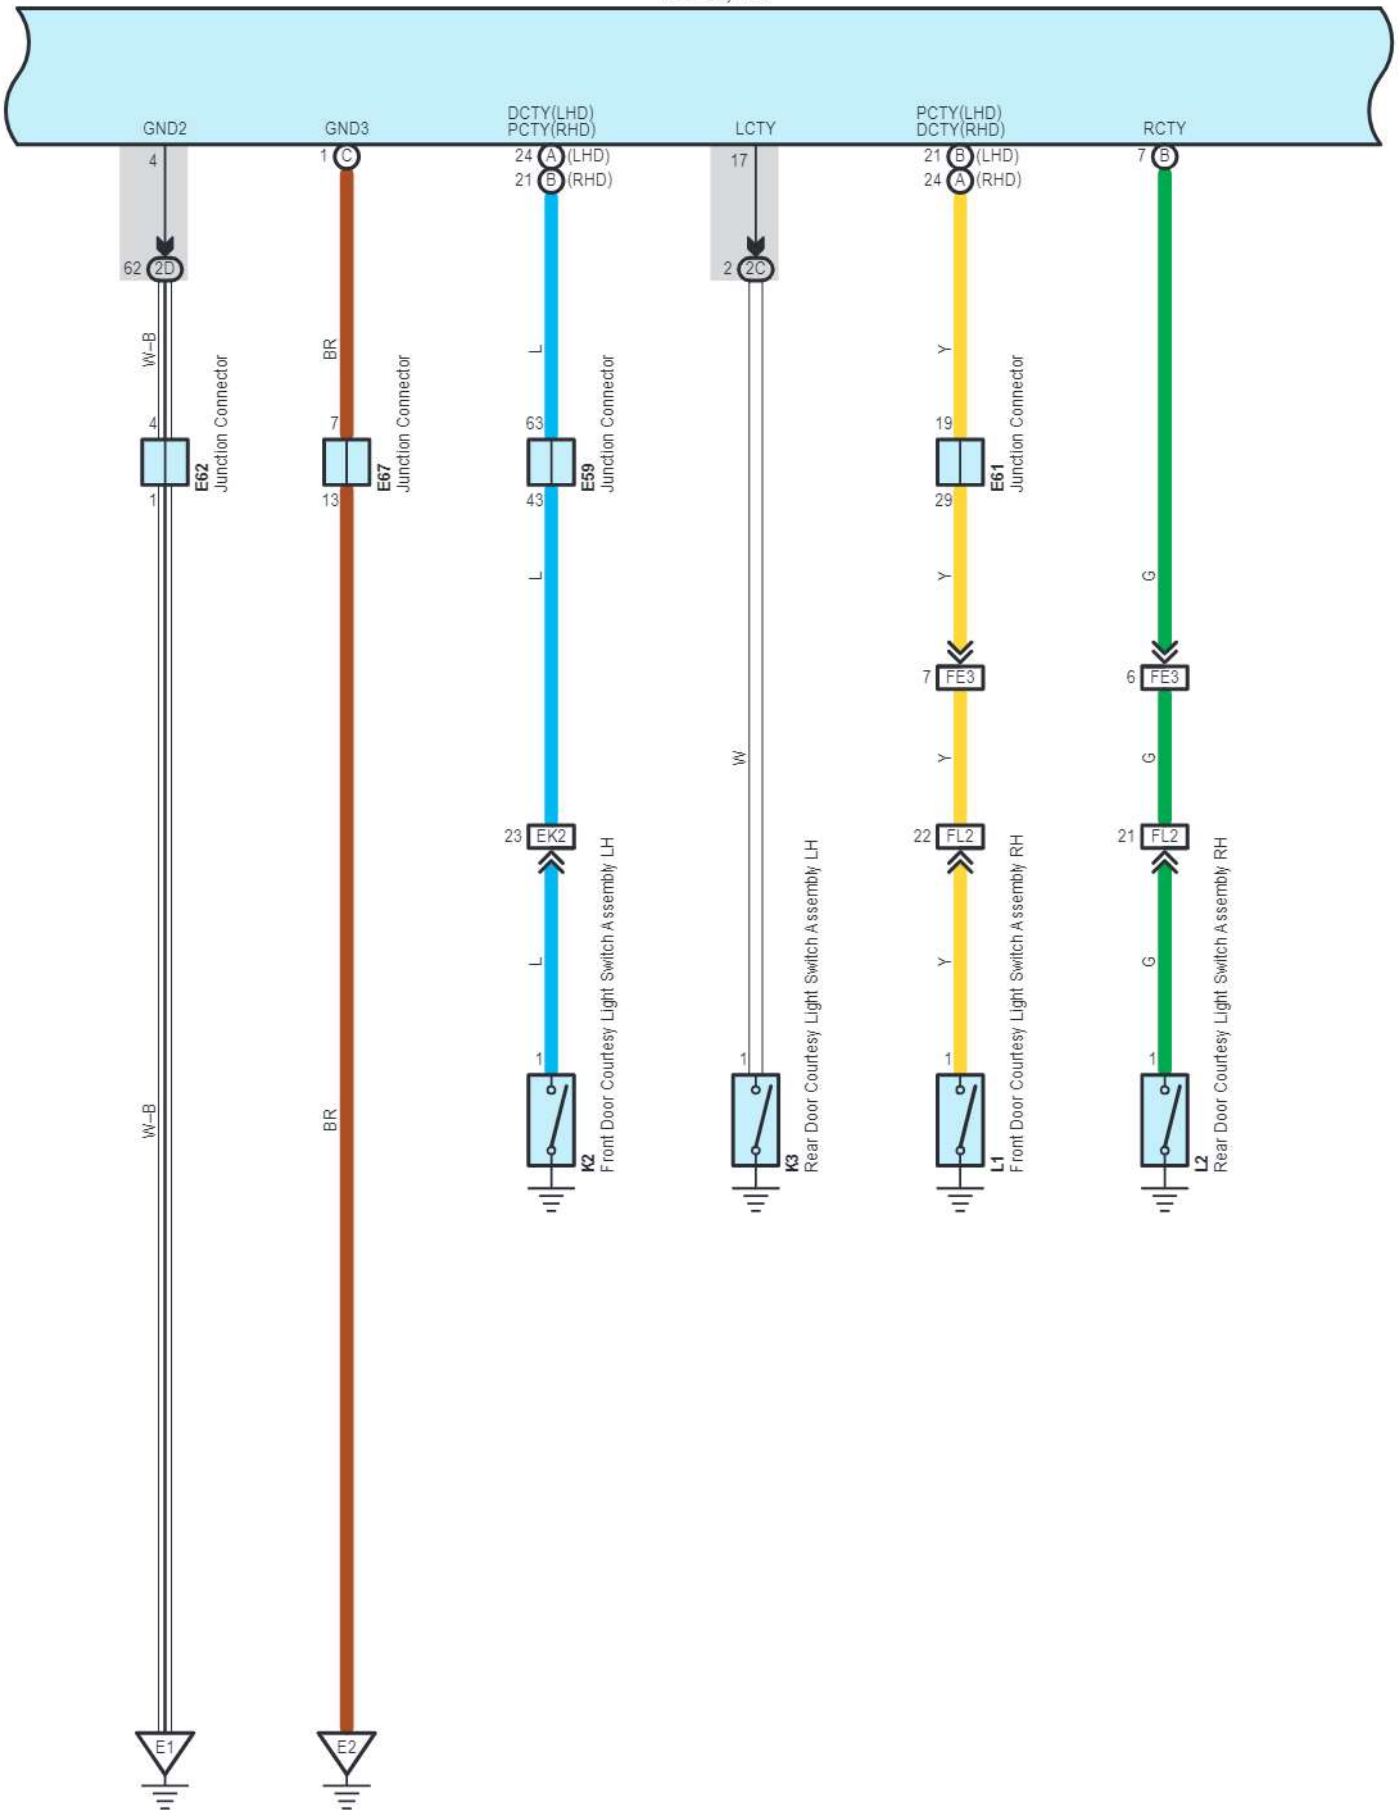

Double Locking

E1(A), E2(B), E3(C)
Main Body ECU