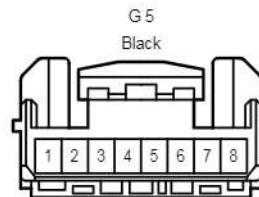

Illumination , Taillight