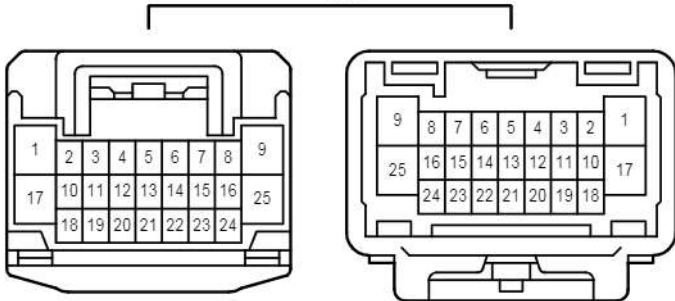

Stop Light

KL1
White

cardiagn.com