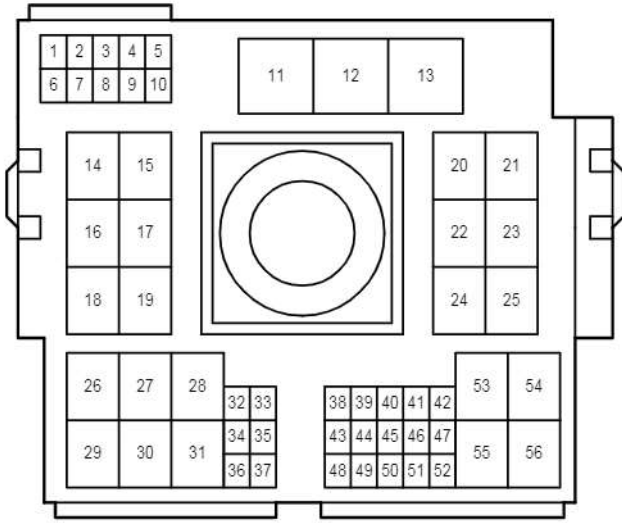

White

cardiagn.com

Combination Meter

EK1

White

Blue

EK2

White