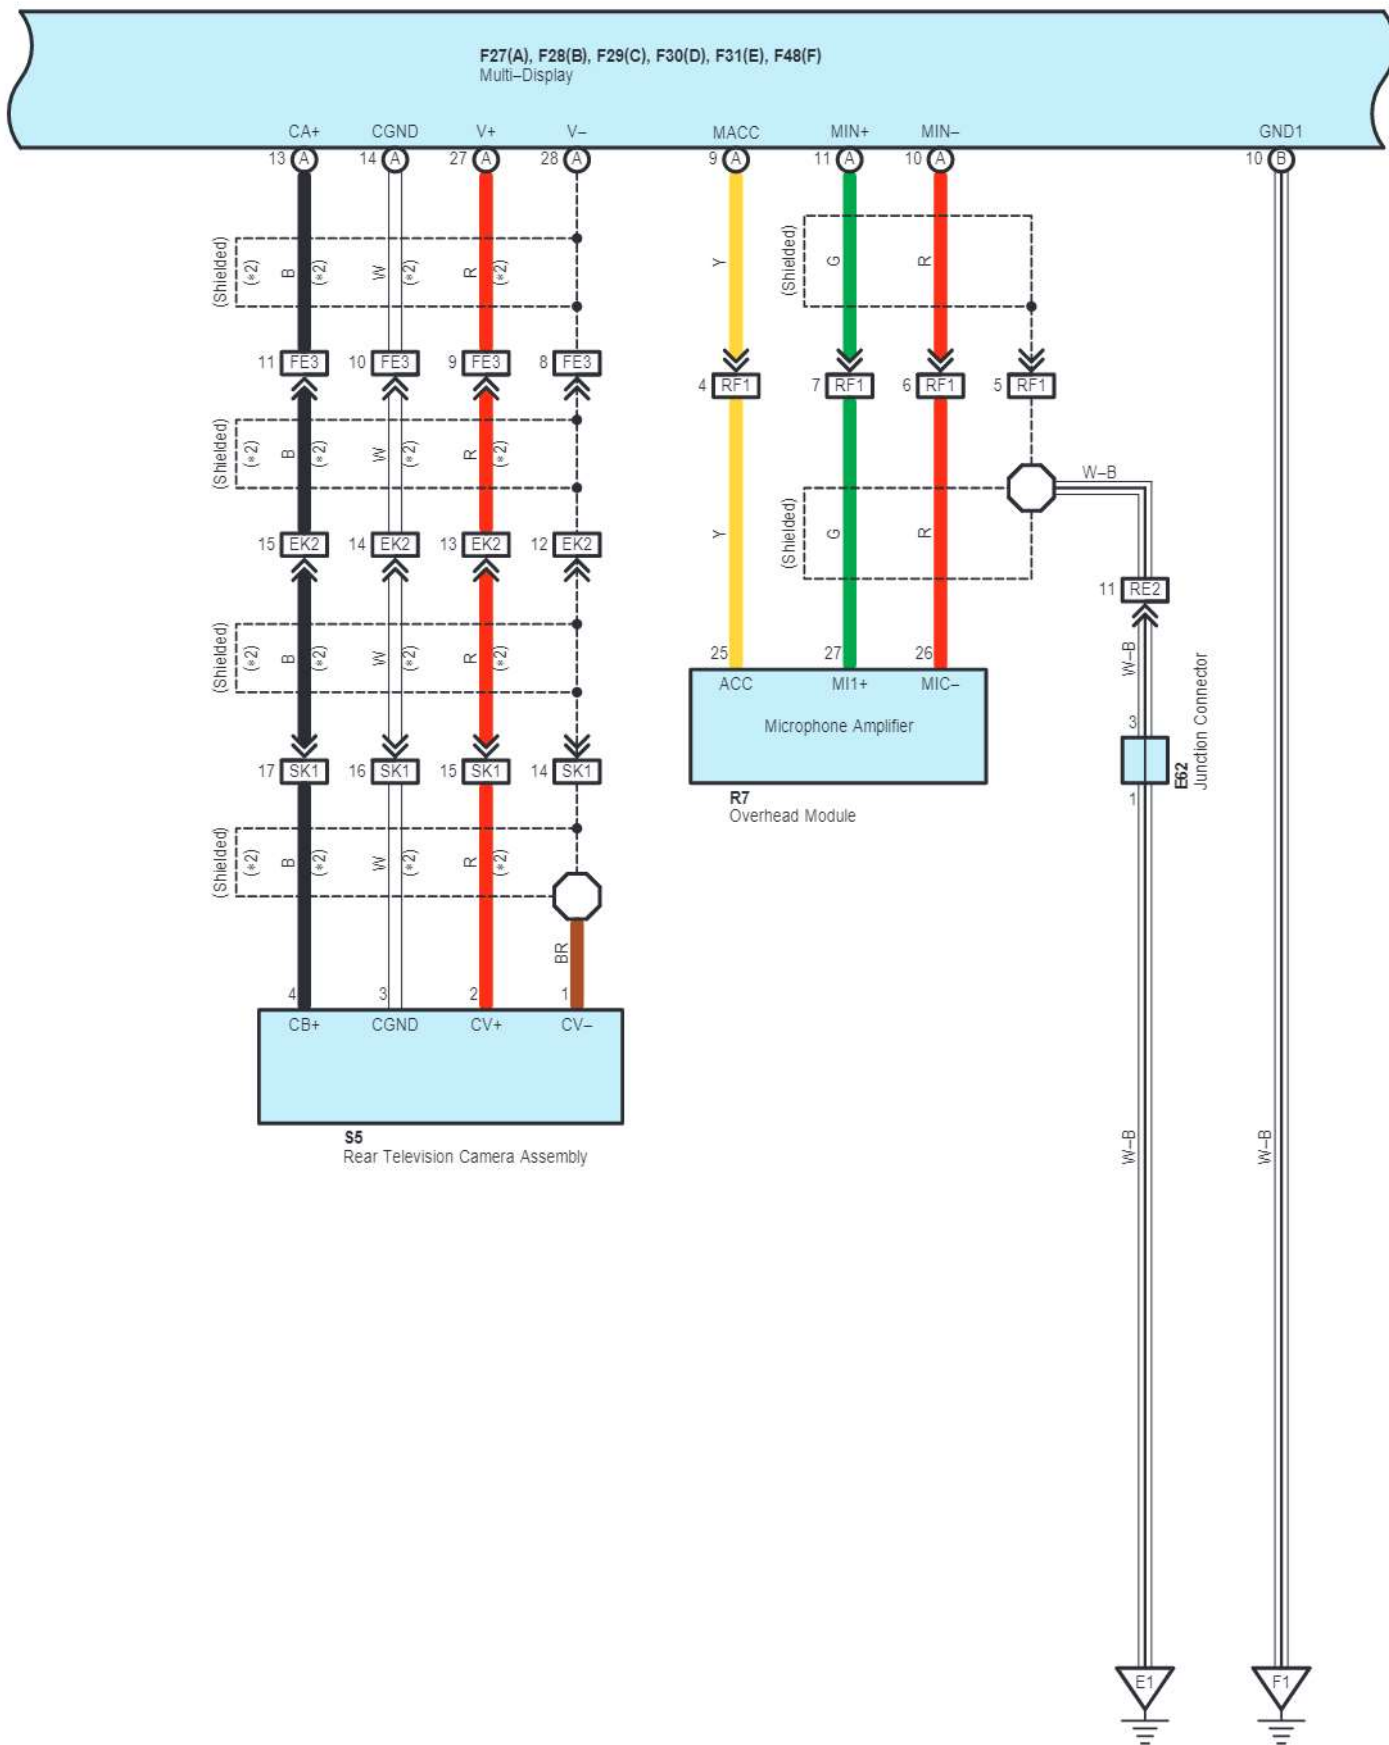

* 2 : w/ Rear View Monitor

cardiagn.com