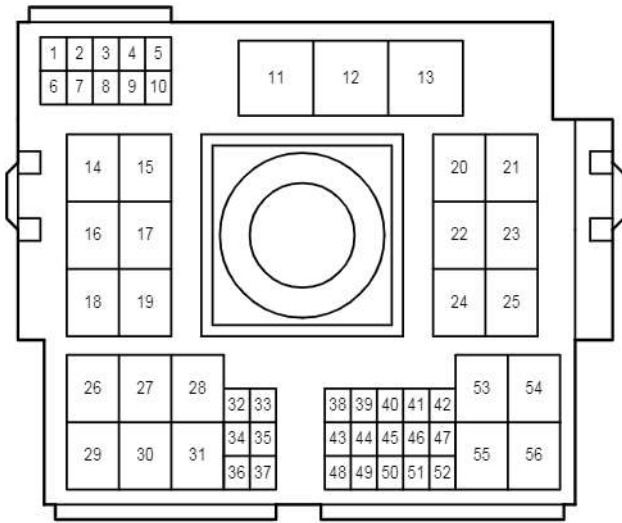

Back-Up Light

EK1

White

Blue