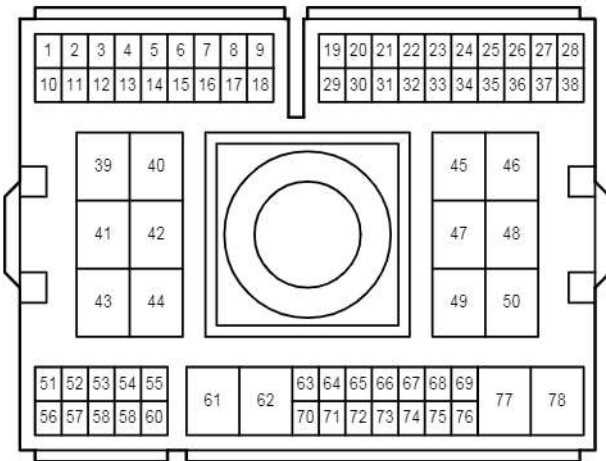

Seat Heater <Front>

EK1

White

Blue

EL1

White

Kc1

White