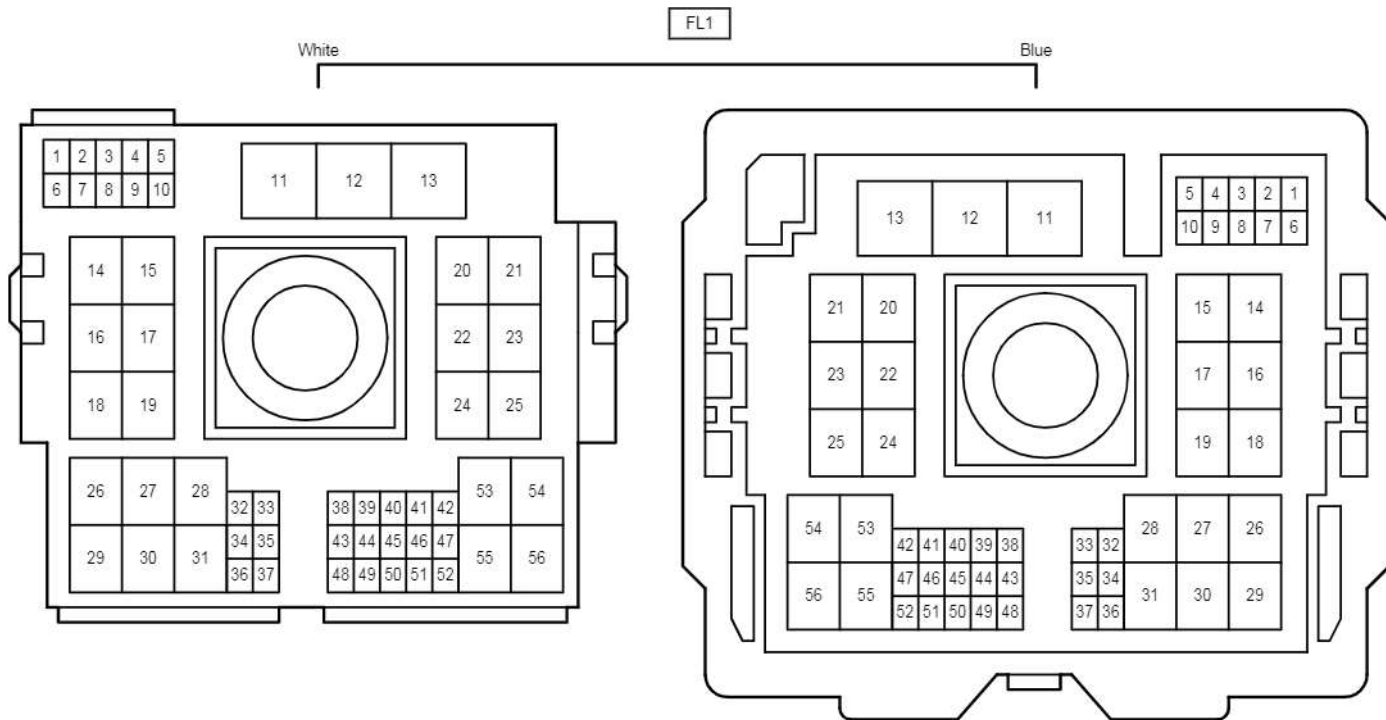

cardiagn.com