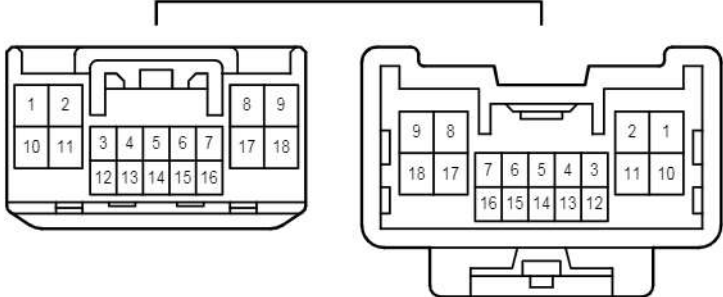

FE1
White

cardiagn.com