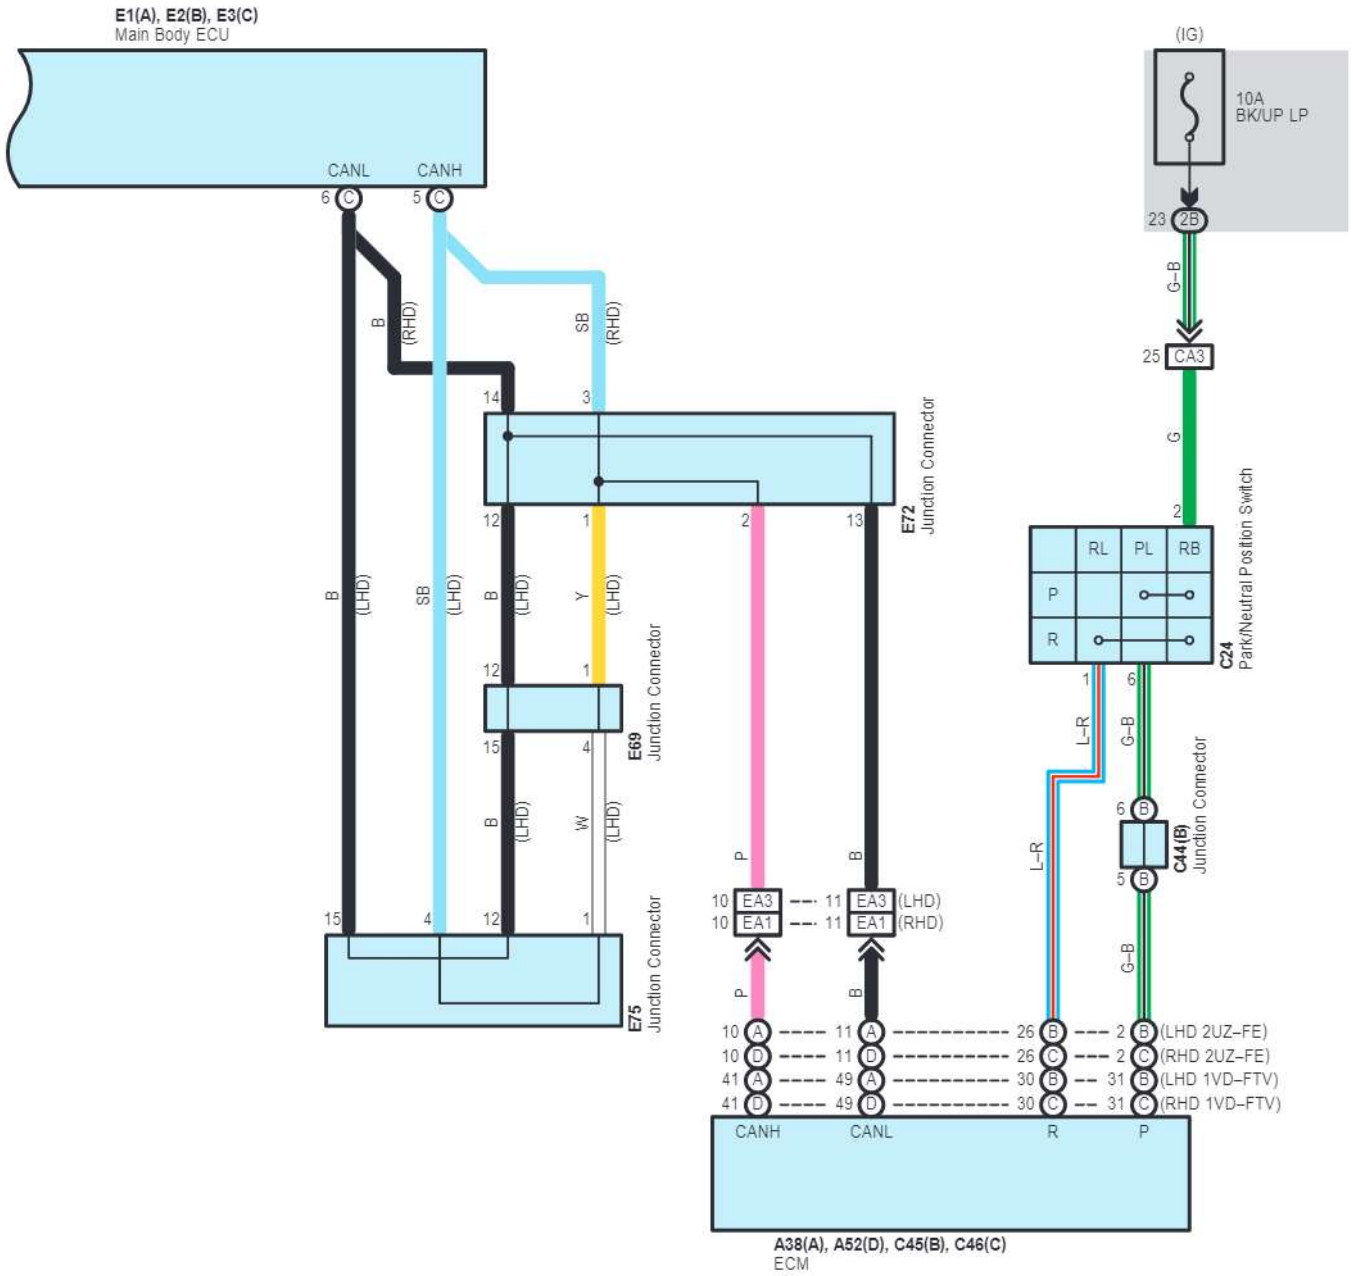

Remote Control Mirror <w/ Retractor>