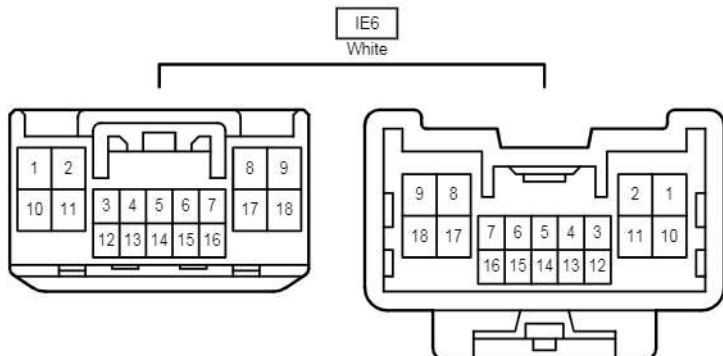

cardiagn.com