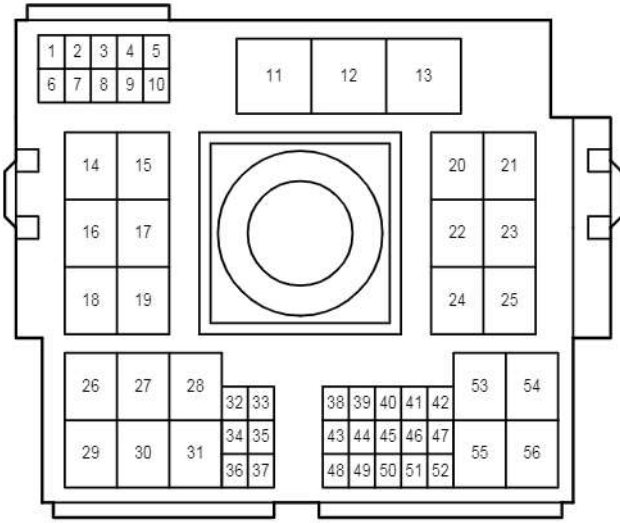

EK1

White

Blue

SK1

White

Seat Belt Warning

Seat Belt Warning

* 1 : w/ Curtain Shield Airbag
 * 2 : w/o Curtain Shield Airbag