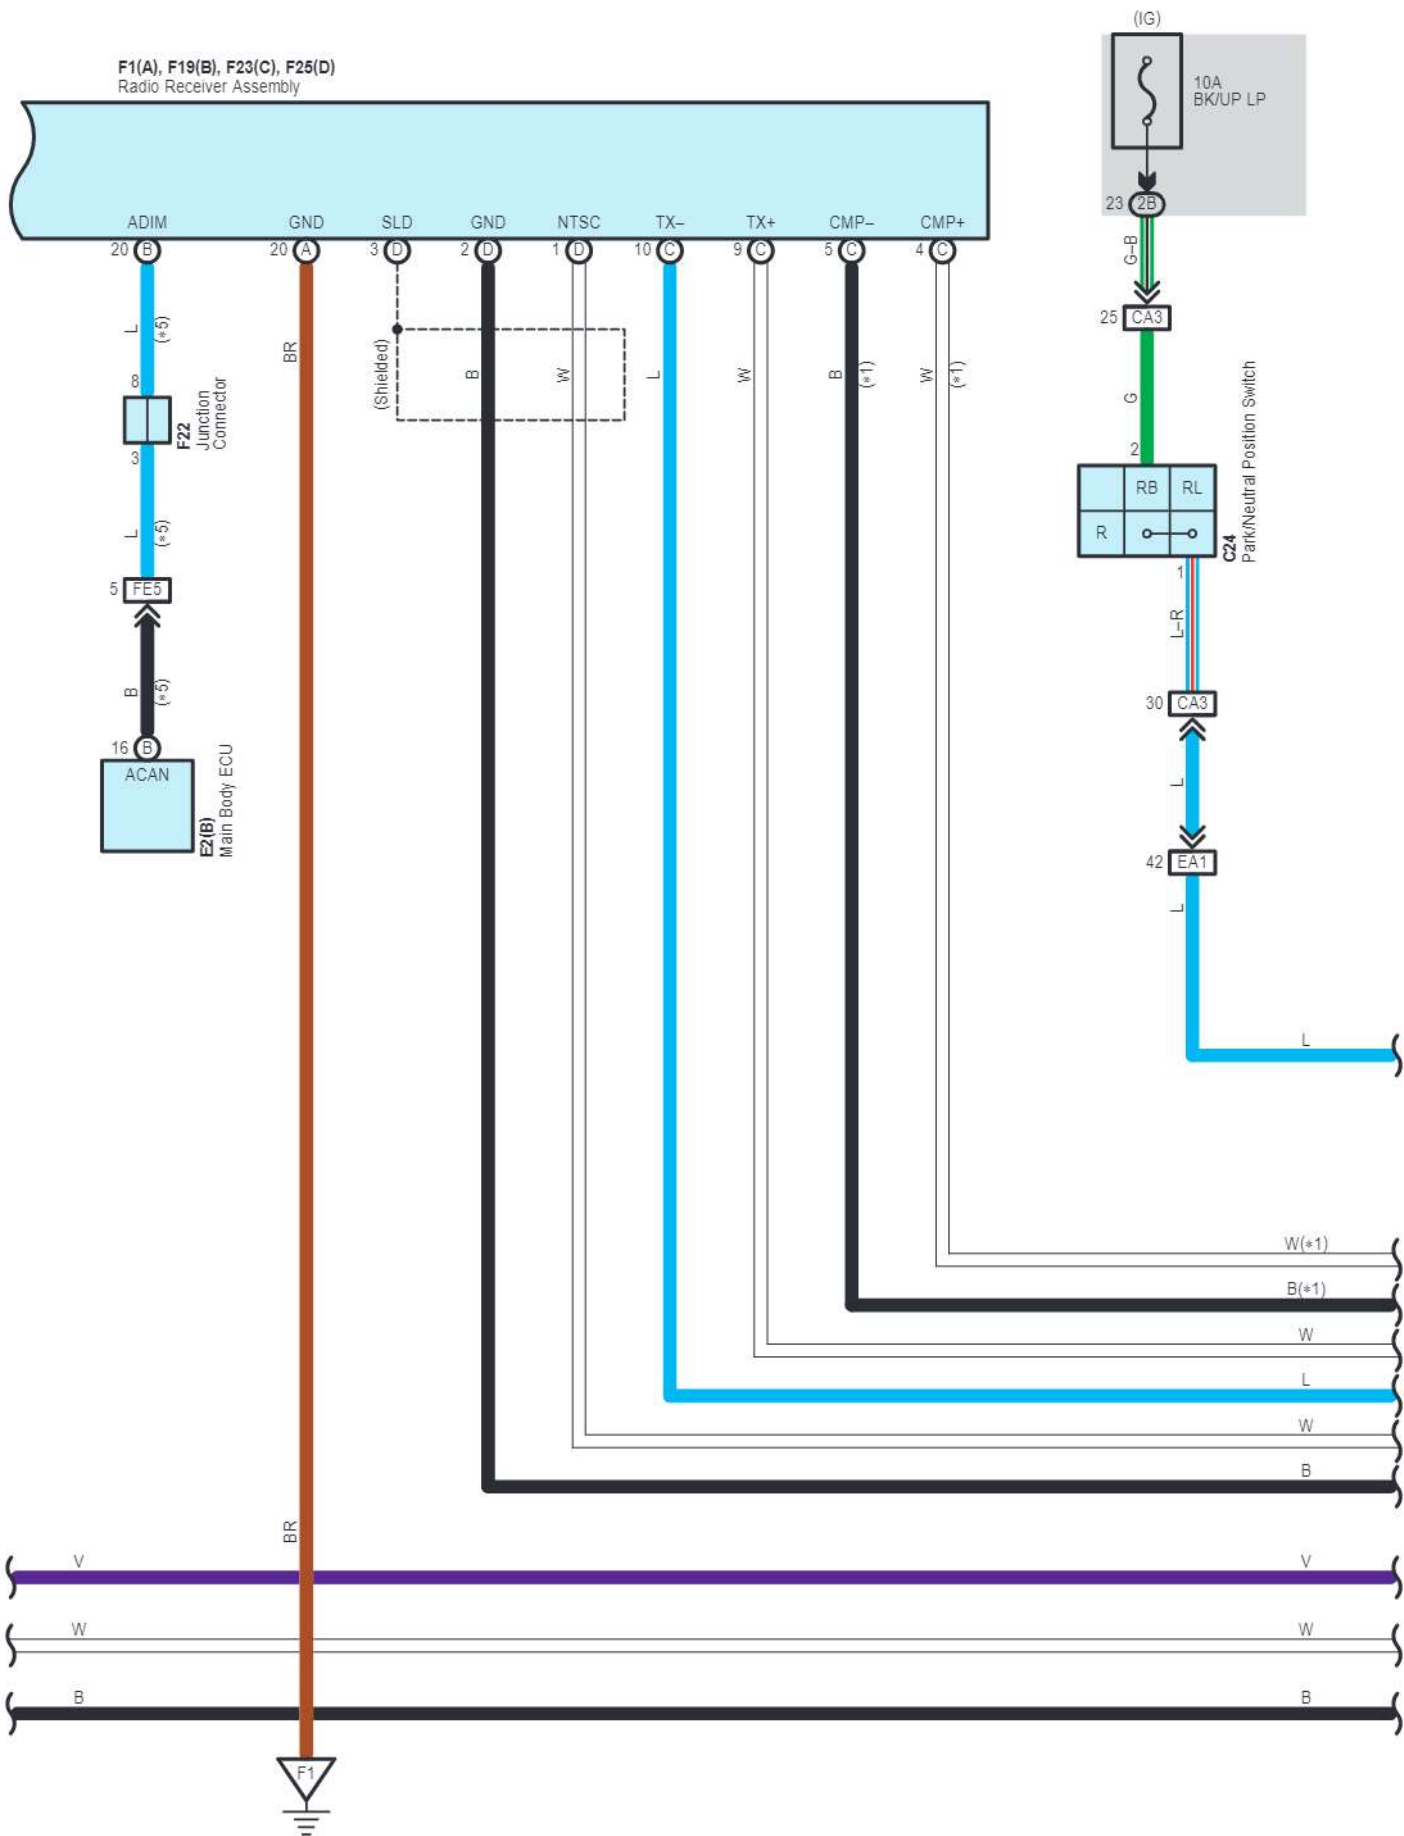

cardiagn.com