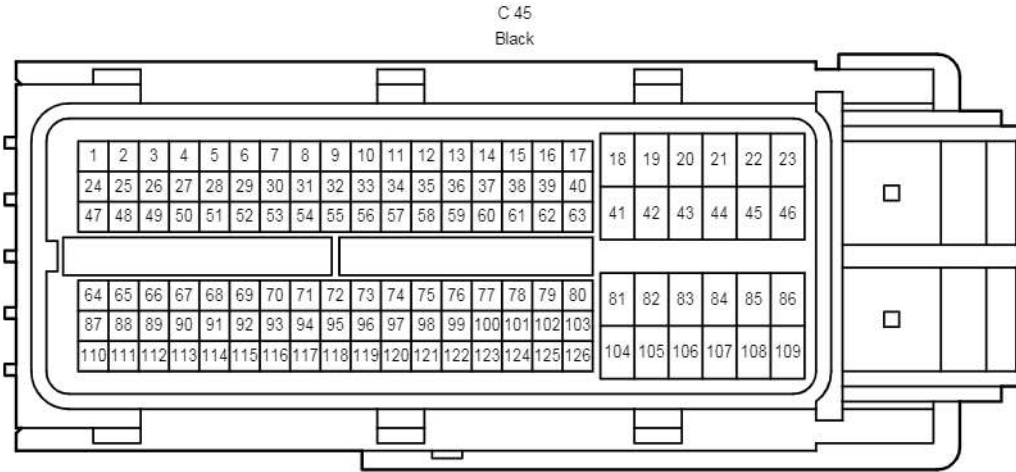

Ignition <1GR-FE>

cardiagn.com