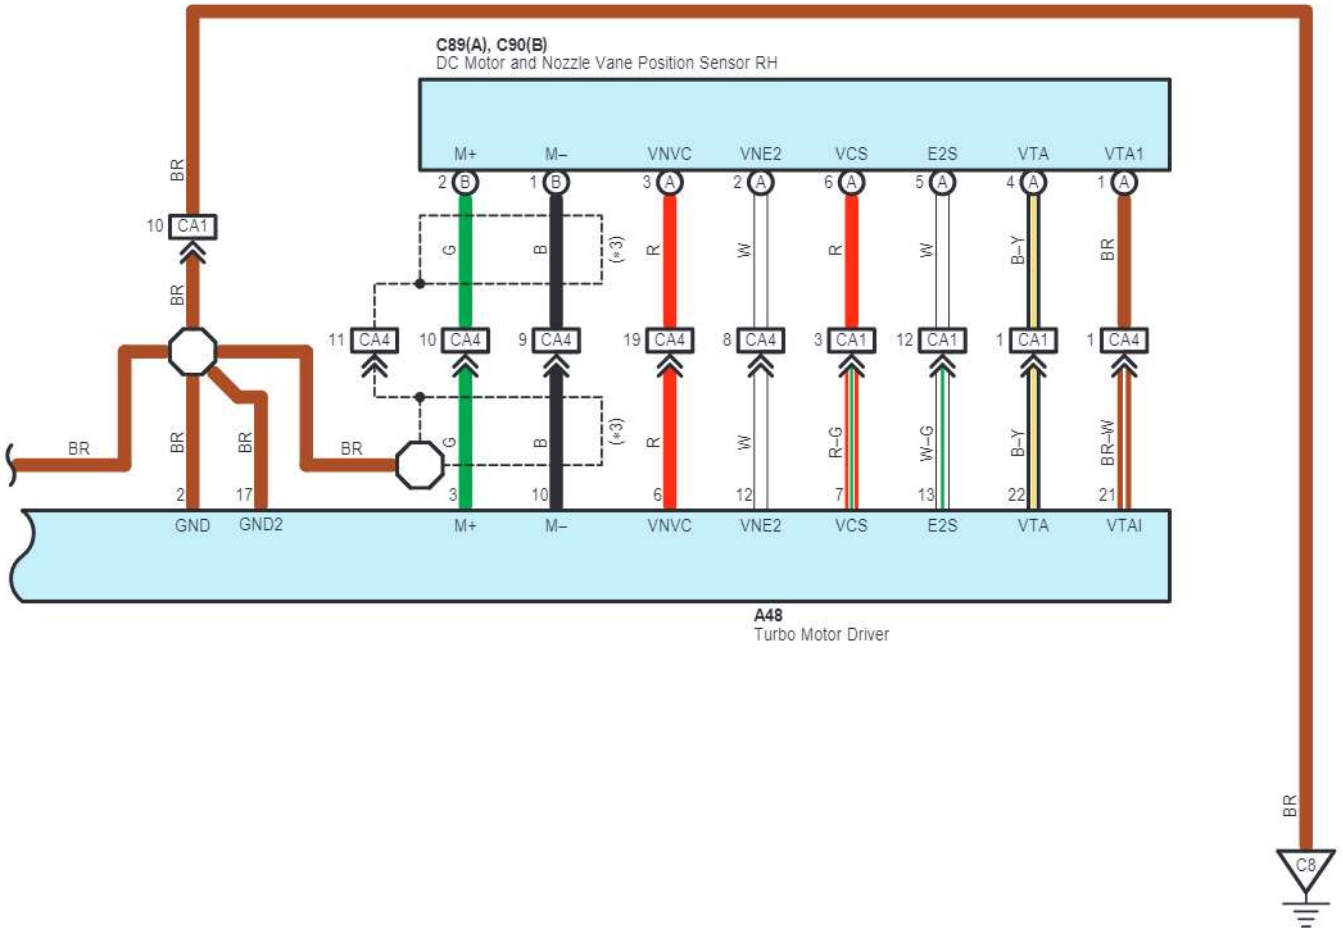

cardiagn.com

A38(A), A52(D), C45(B), C46(C)
ECM

C91
DC Motor and Nozzle
Vane Position Sensor LH

A48
Turbo Motor Driver

cardiagn.com

- * 1 : LHD M/T
- * 2 : RHD M/T
- * 3 : Shielded

cardiagn.com

- * 3 : Shielded
- * 4 : w/ Rear A/C
- * 5 : w/o Rear A/C