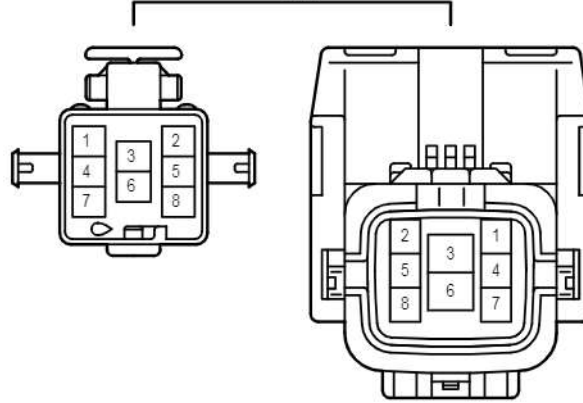

Front Fog Light

BA1
Black

cardiagn.com