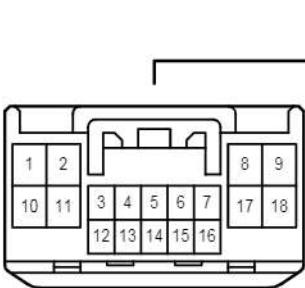

Combination Meter

cardiagn.com