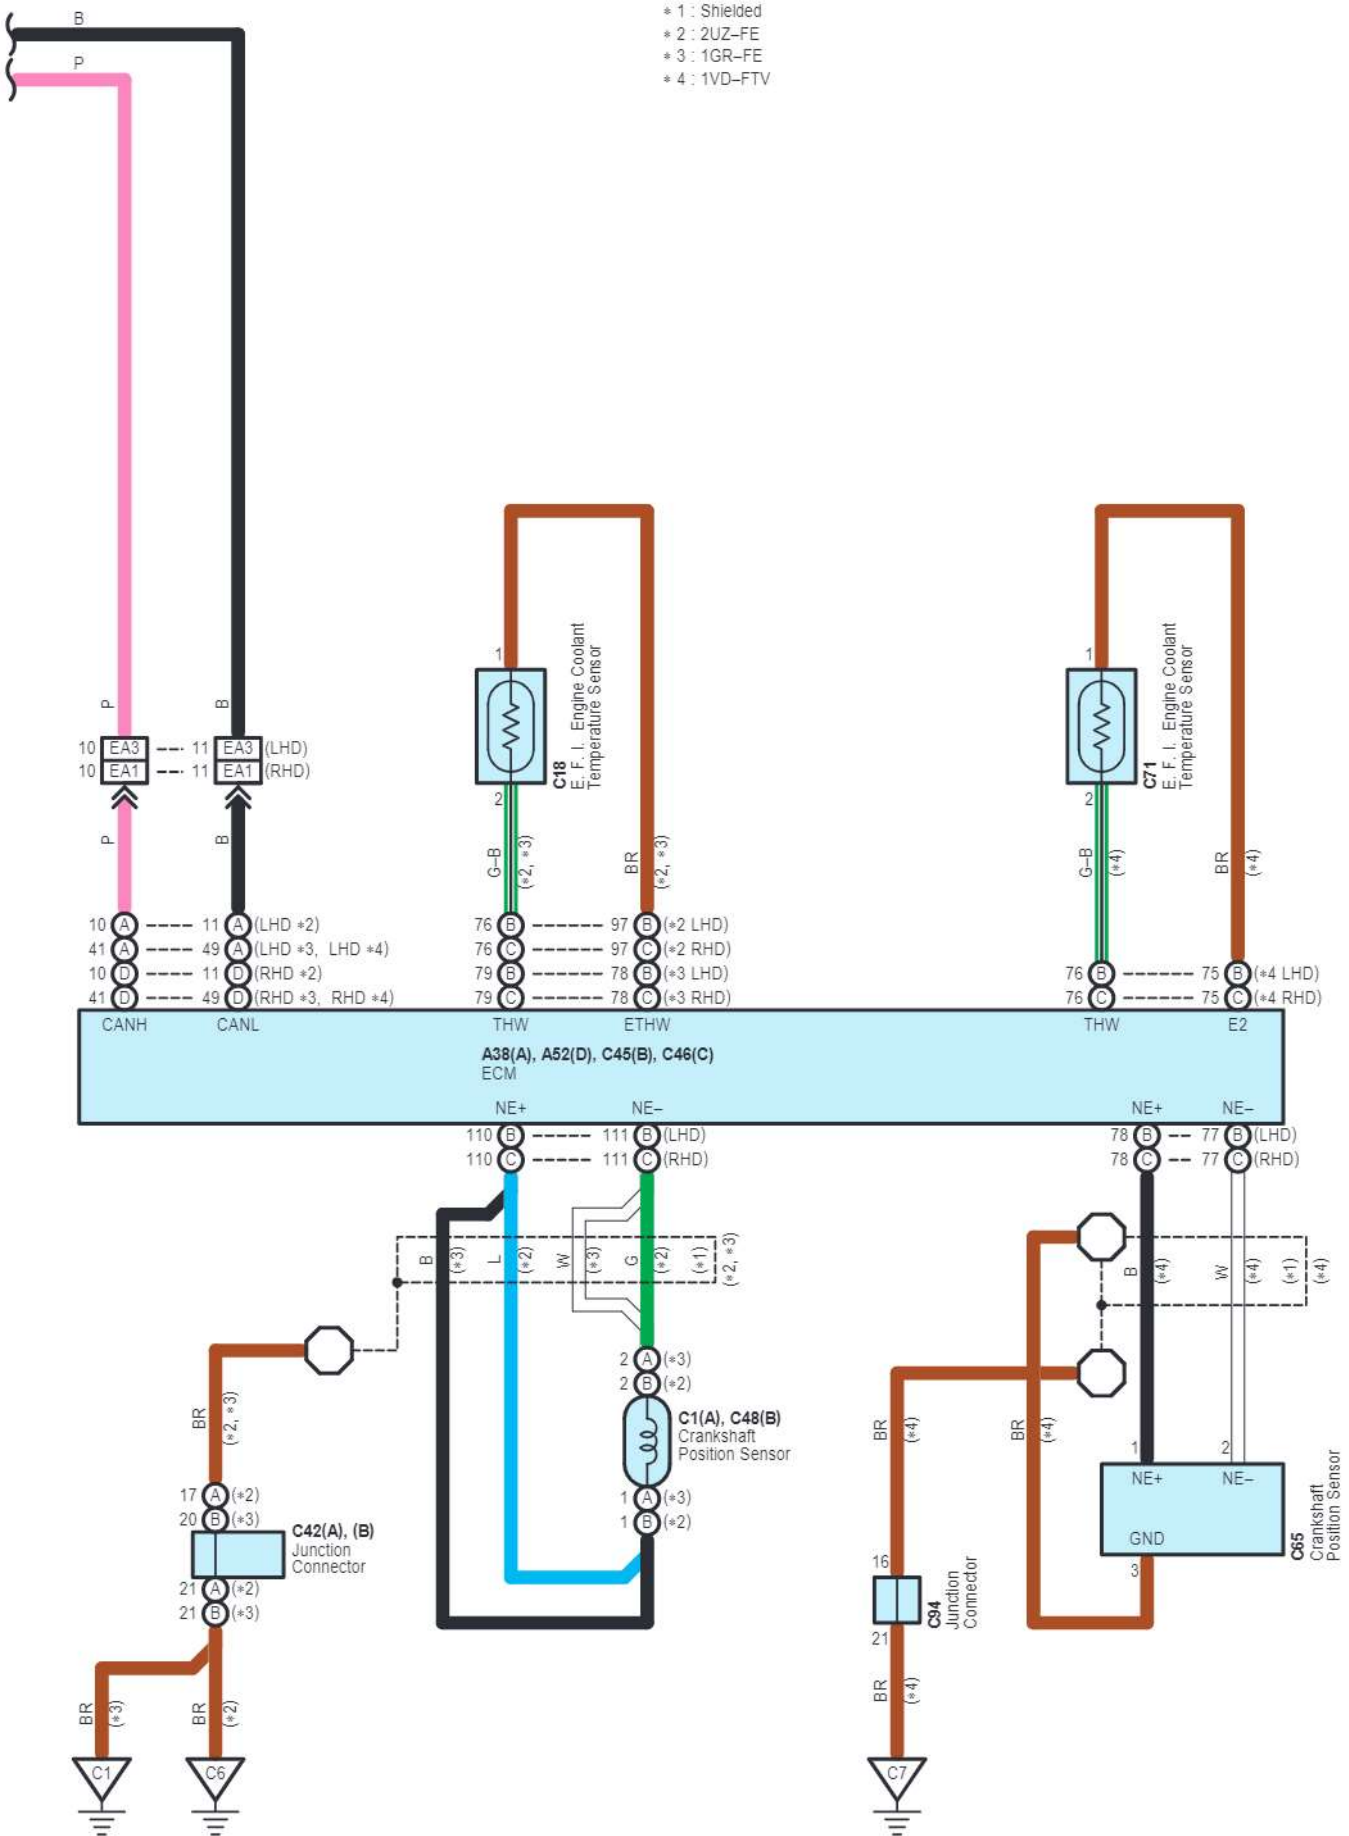

Combination Meter

cardiagn.com