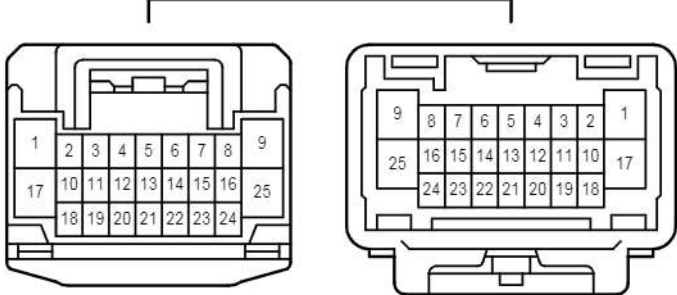

Lc1
White

cardiagn.com