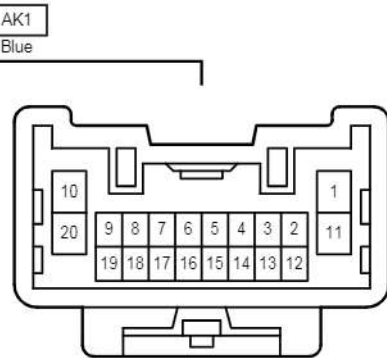

Combination Meter

cardiagn.com