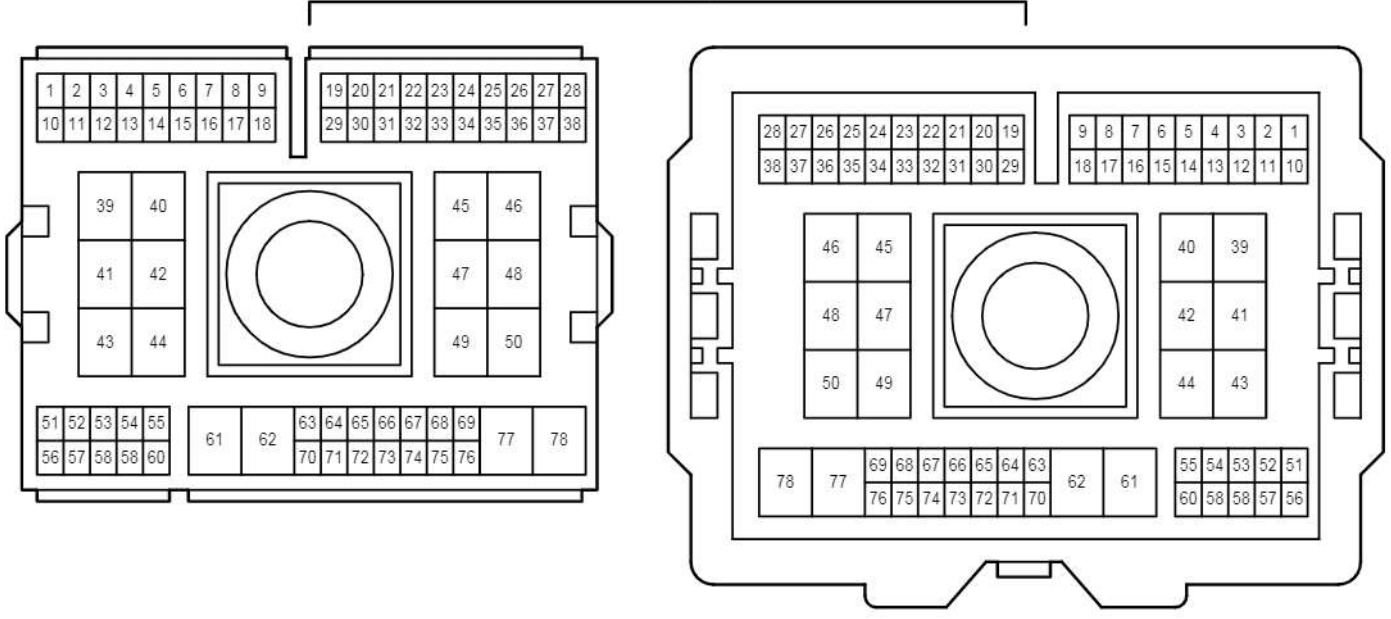

EK1

White Blue

cardiagn.com

Power Seat <RHD Front Passenger's Seat>

EK2
White

Kc1
White

cardiagn.com

Power Tilt and Power Telescopic