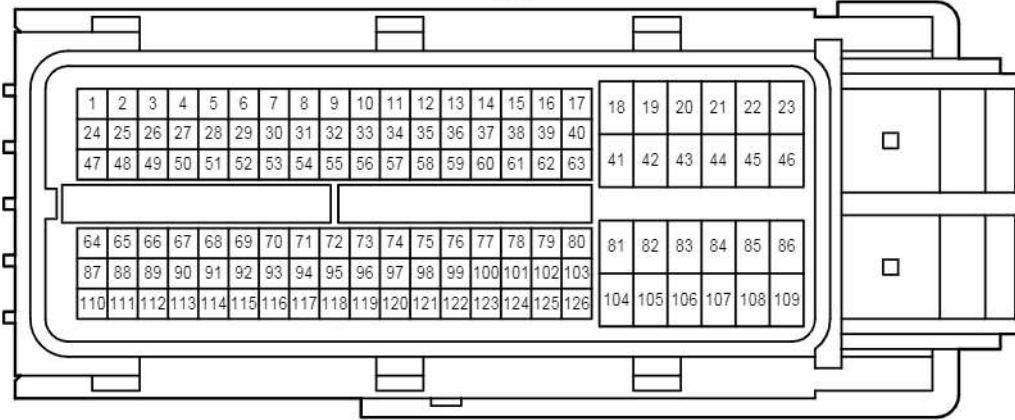

A 37
Blue

A 38
Black

A 52
Black

C 24
Gray

C 44
Blue

Front Wiper and Washer <w/ Auto Wiper System>

C 45
Black

C 46
Black