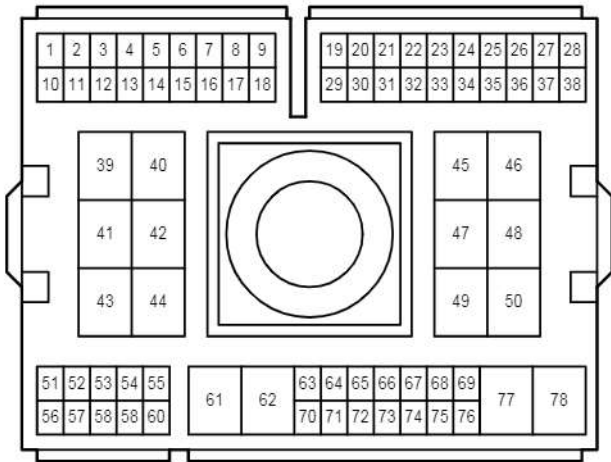

Headlight

EA2

White

Gray

EA3

White

FE6

White