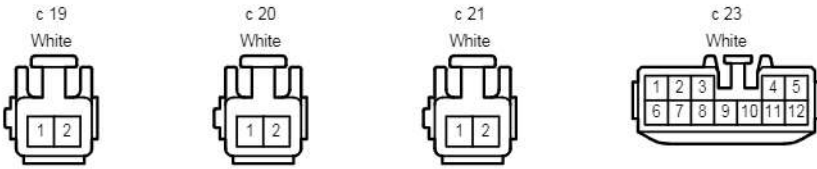

c 17
White

c 18
White

Power Seat <LHD Driver's Seat w/ Seat Position Memory>

cardiagn.com

Power Seat <LHD Driver's Seat w/ Seat Position Memory>

EA3
White

EK1

cardiagn.com