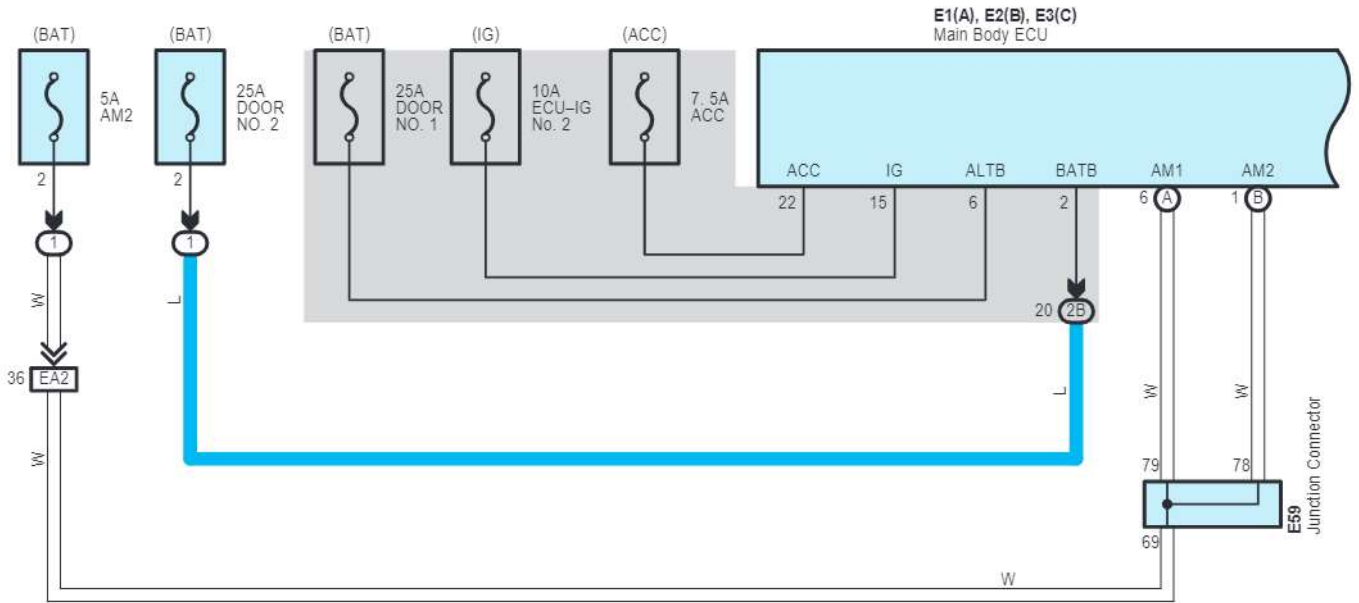

Sliding Roof

cardiagn.com