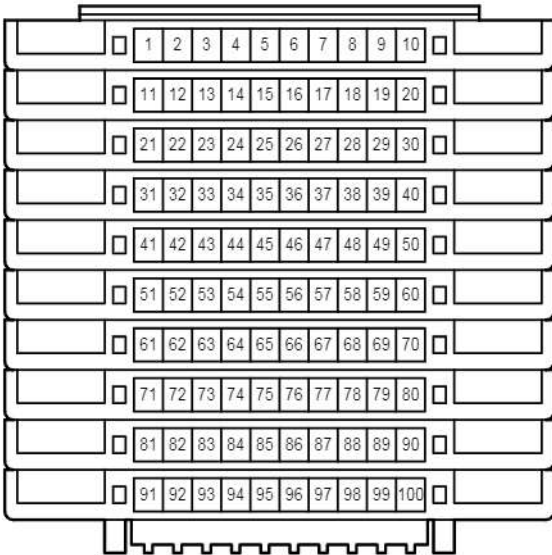

Clock <w/o Multi-Display>

E 60