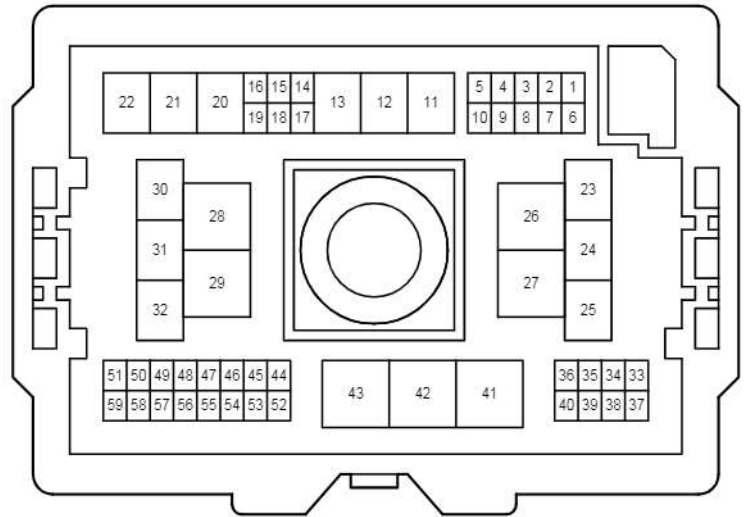

L 27
Yellow

L 33
Gray

L 38
Yellow

S 1
Black

cardiagn.com

Door Lock Control

EA2

EE1
White