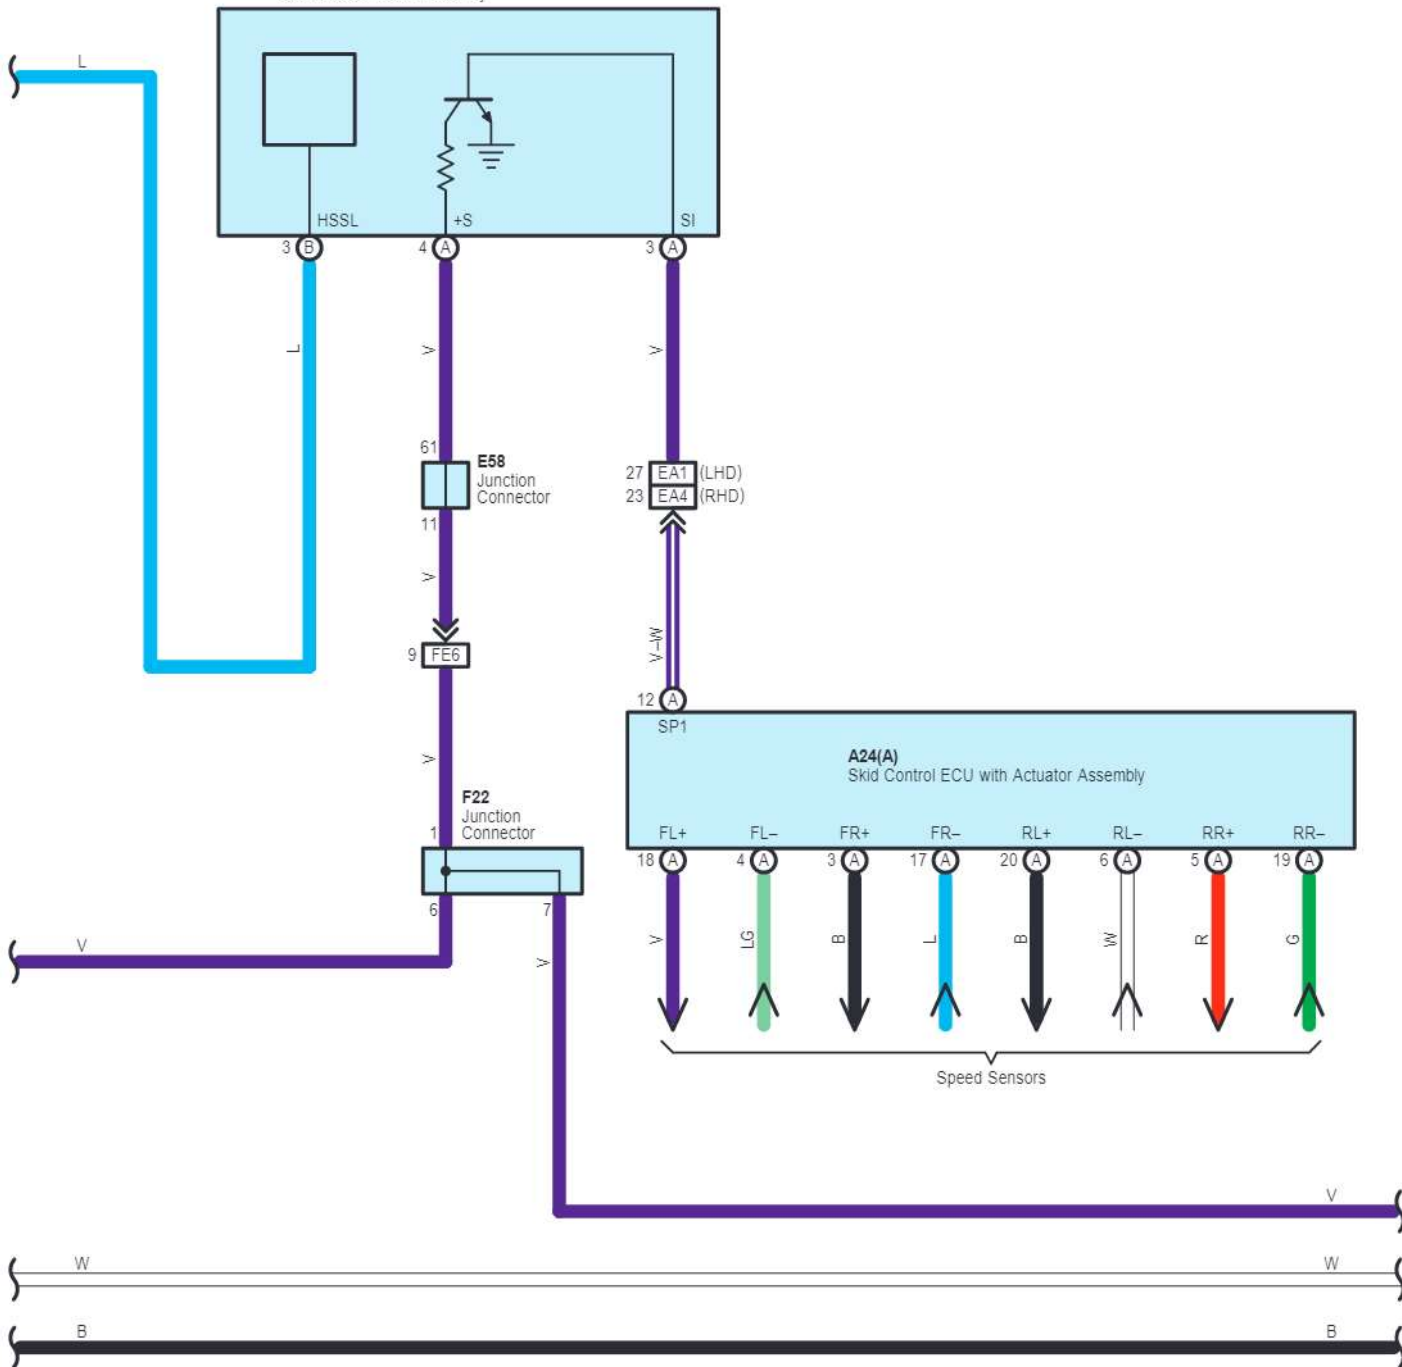

E7(A), E8(B)
Combination Meter Assembly