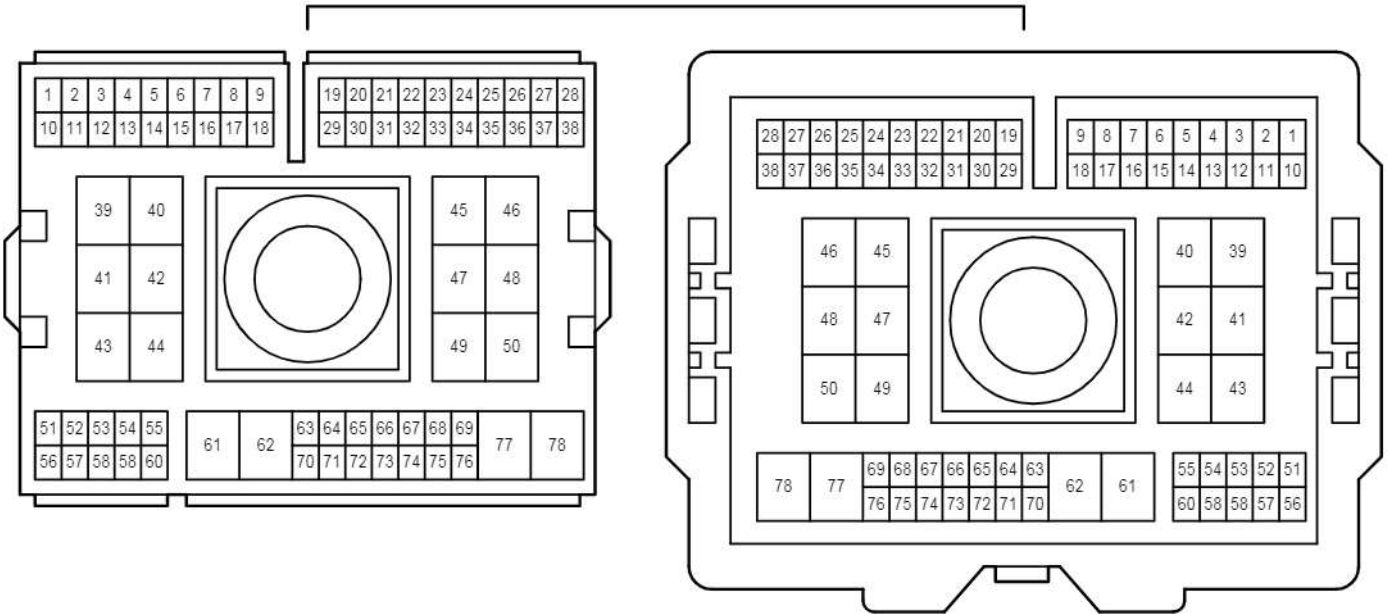

EL1
White

cardiagn.com