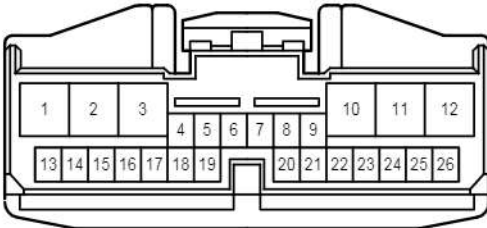

c 23
White

2D
White

3B
Gray

3C
White

cardiagn.com

Seat Heater <Front>

EK1

White