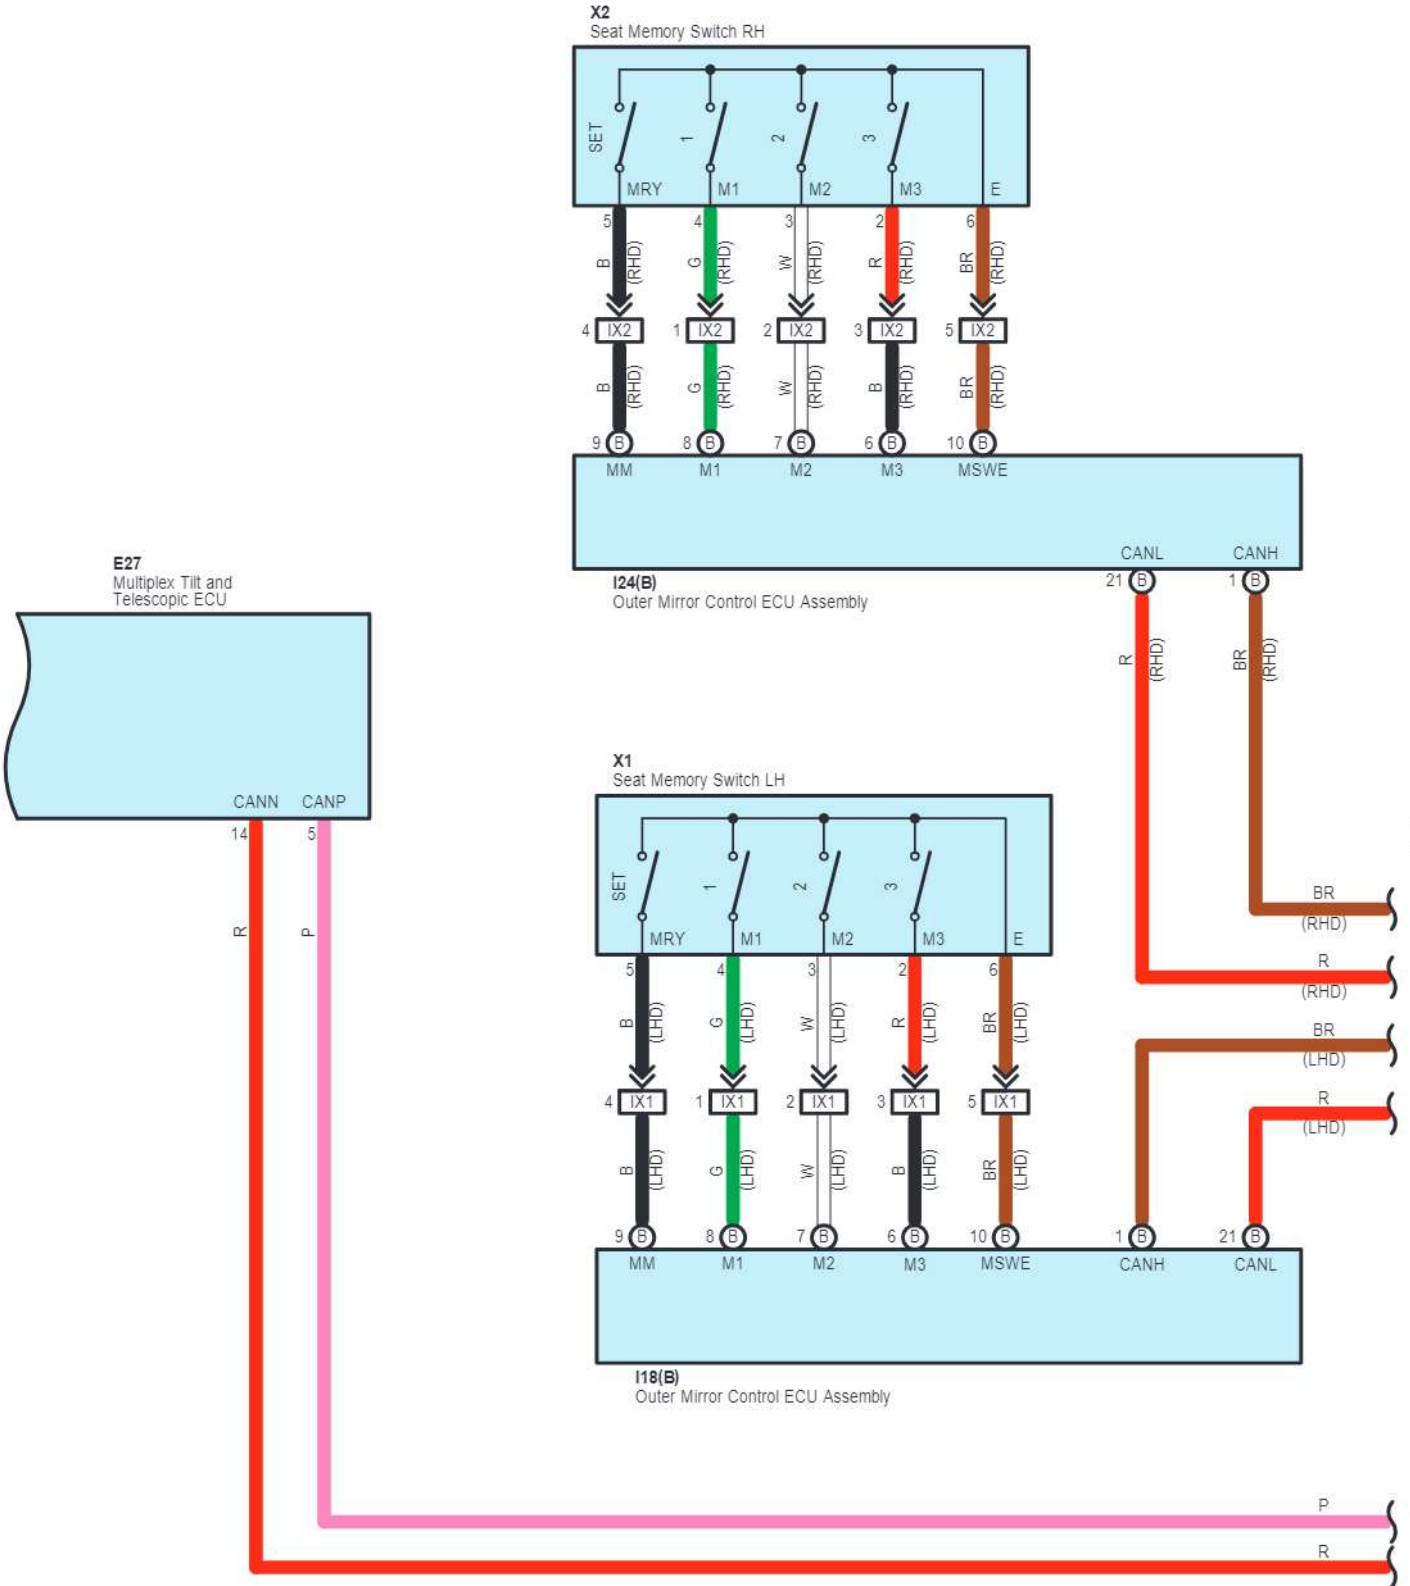

- 1 : LHD, RHD Headlight Dimmer Switch Assembly LH Side Type
- 2 : RHD Headlight Dimmer Switch Assembly RH Side Type

cardiagn.com