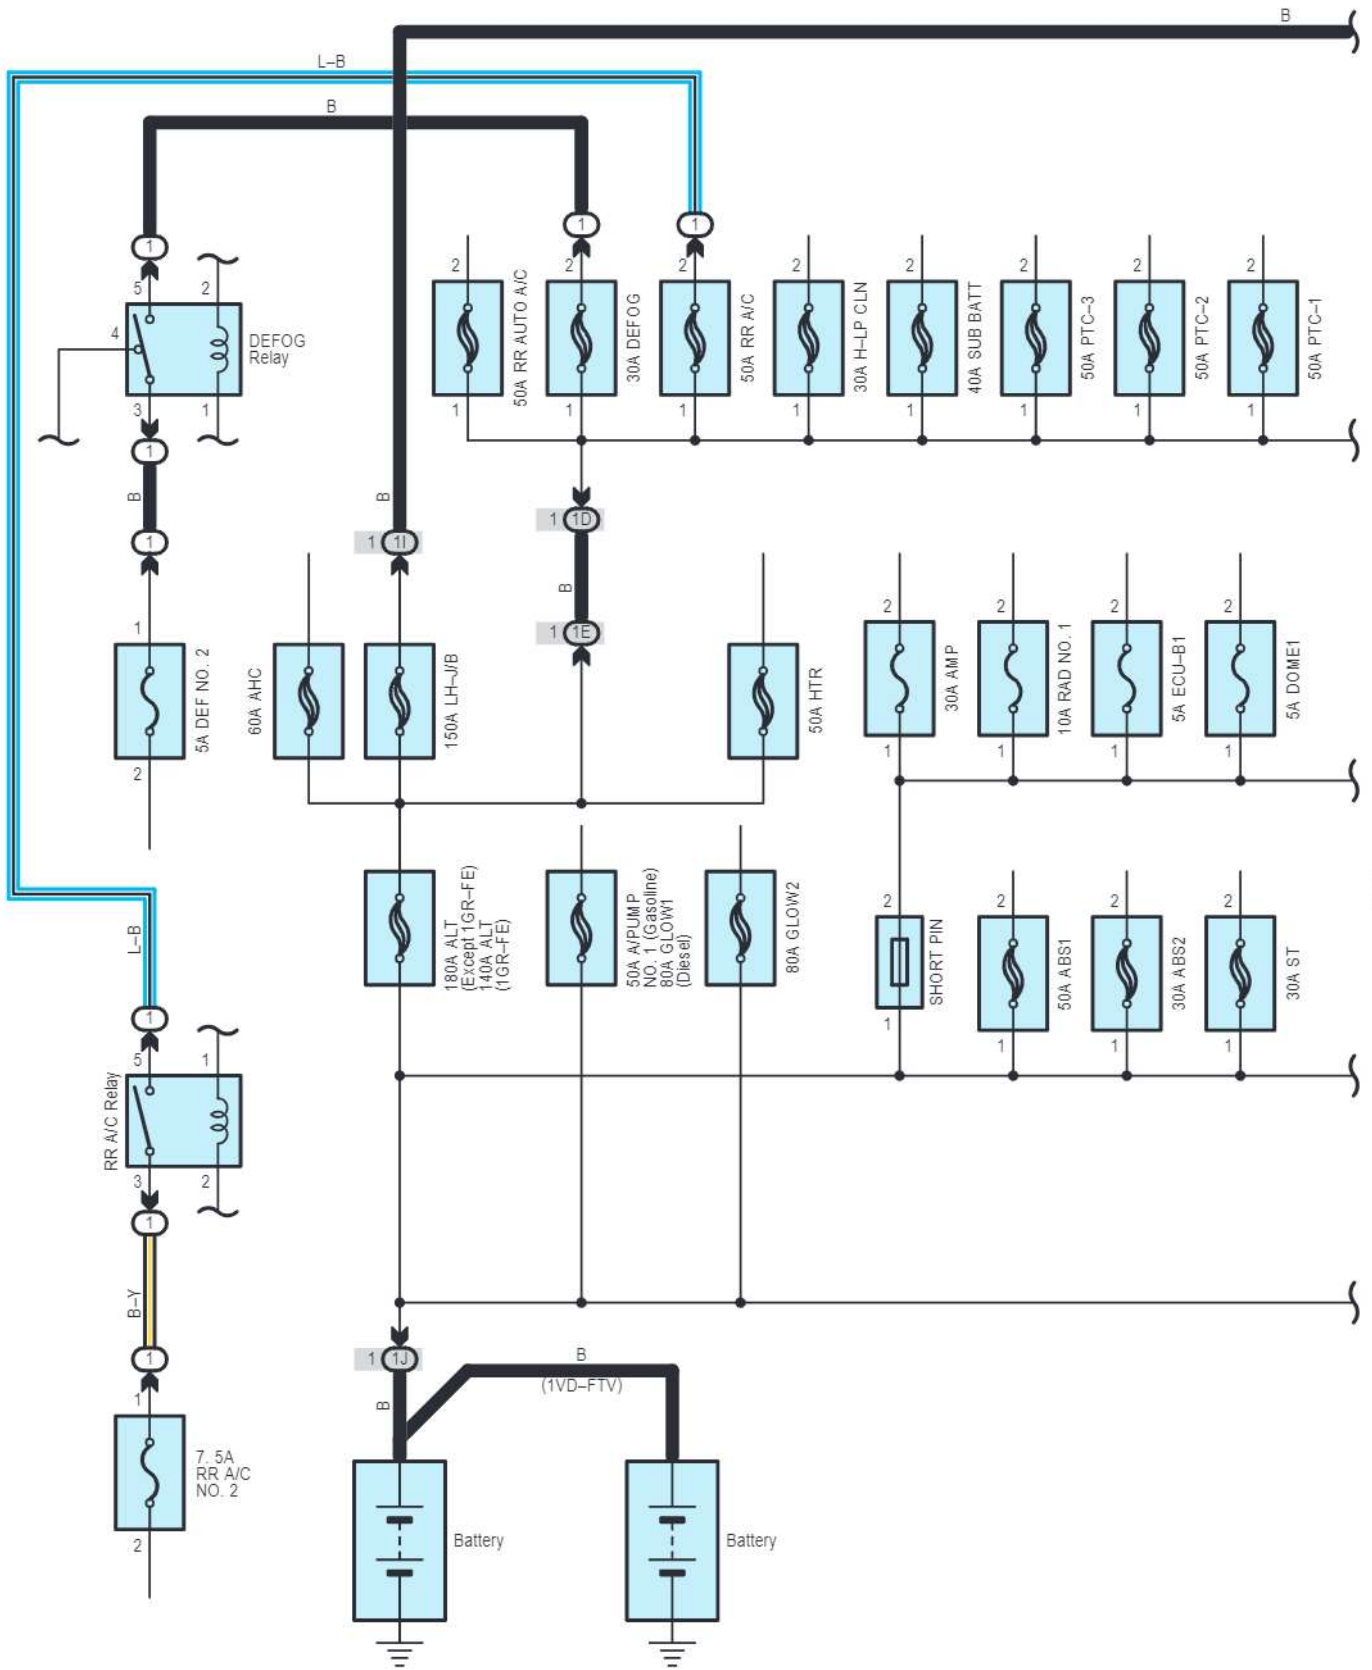

cardiagn.com