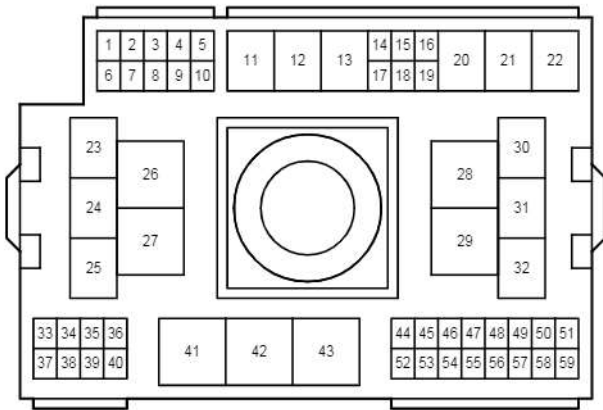

EA2

White

Gray