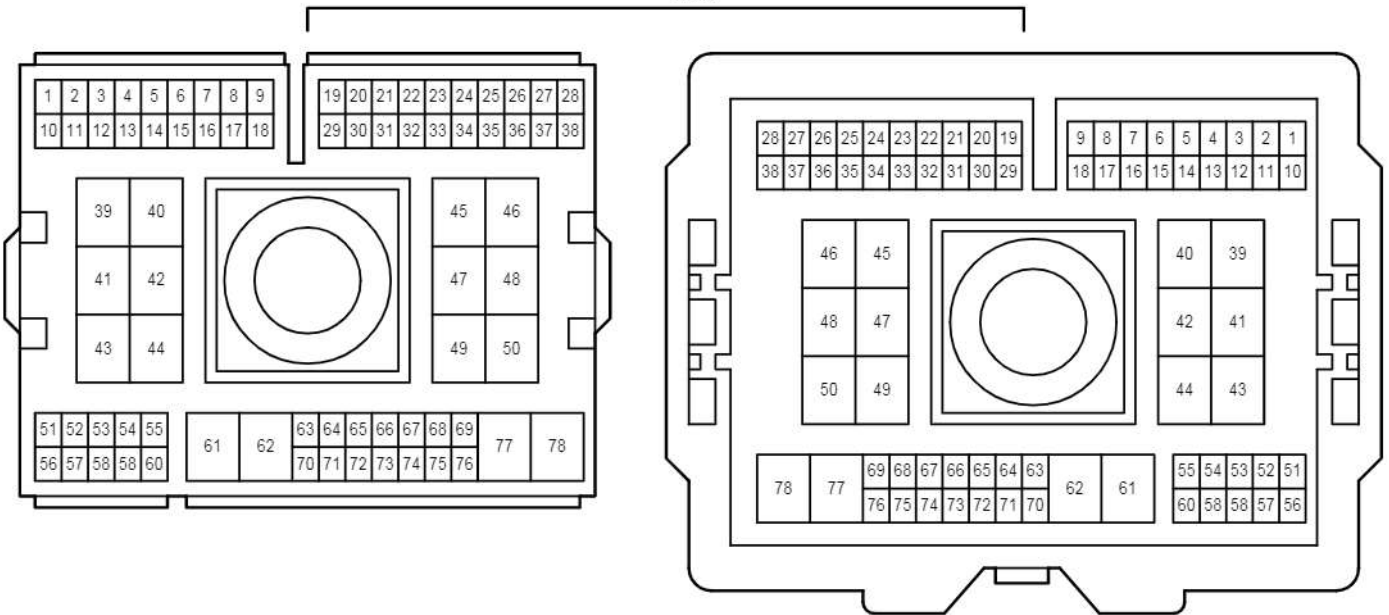

Power Seat <RHD Driver's Seat w/o Seat Position Memory>

EL1
White

cardiagn.com