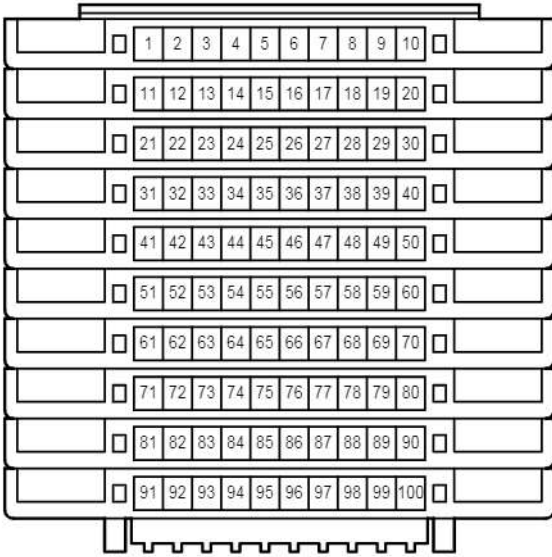

C 46
Black

E 1
White

E 2
White

E 3
White

E 59

E 60

Remote Control Mirror <w/ Retractor>

E 61