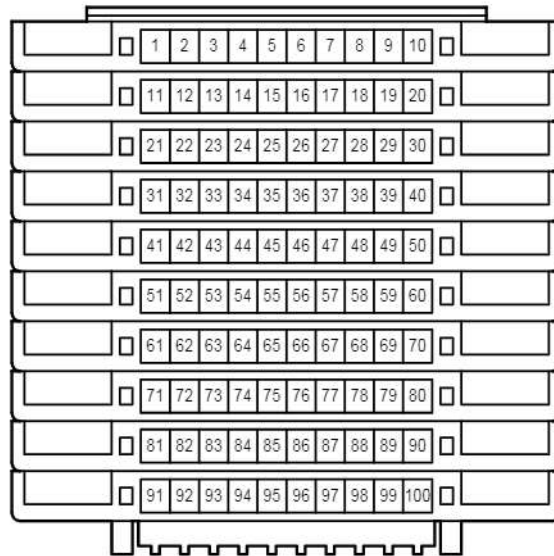

C 46
Black

E 1
White

E 2
White

E 3
White

E 59

E 60

Remote Control Mirror <w/ Retractor>

E 61