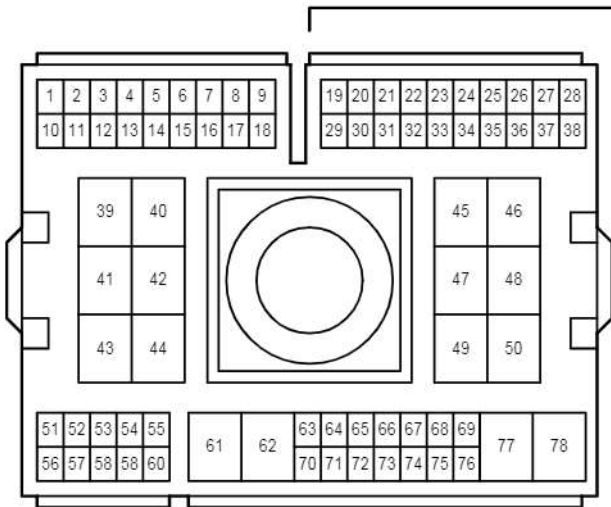

Interior Light

EA1
White