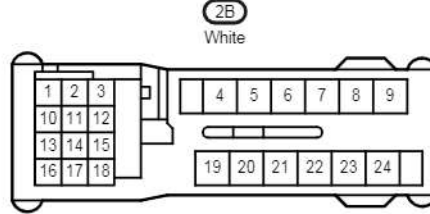

E 18

Black

E 58

E 59

E 61

Interior Light

cardiagn.com

Interior Light