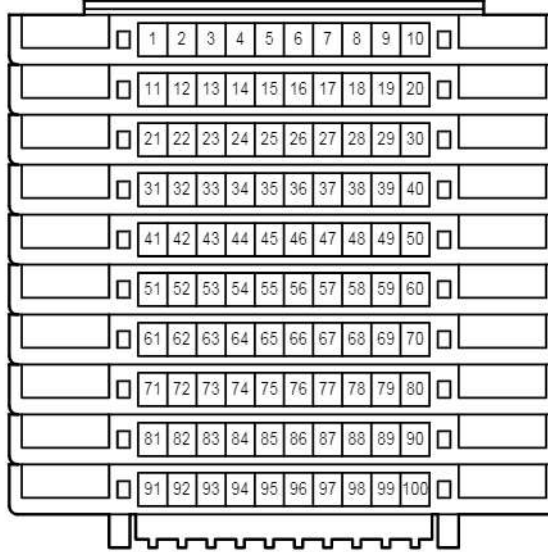

E47(A), K27(B), K32(D), L27(C), L38(E)
Center Airbag Sensor Assembly

Door Lock Control

Door Lock Control

E 1
White

E 2
White

E 3
White

E 47
Yellow

E 58