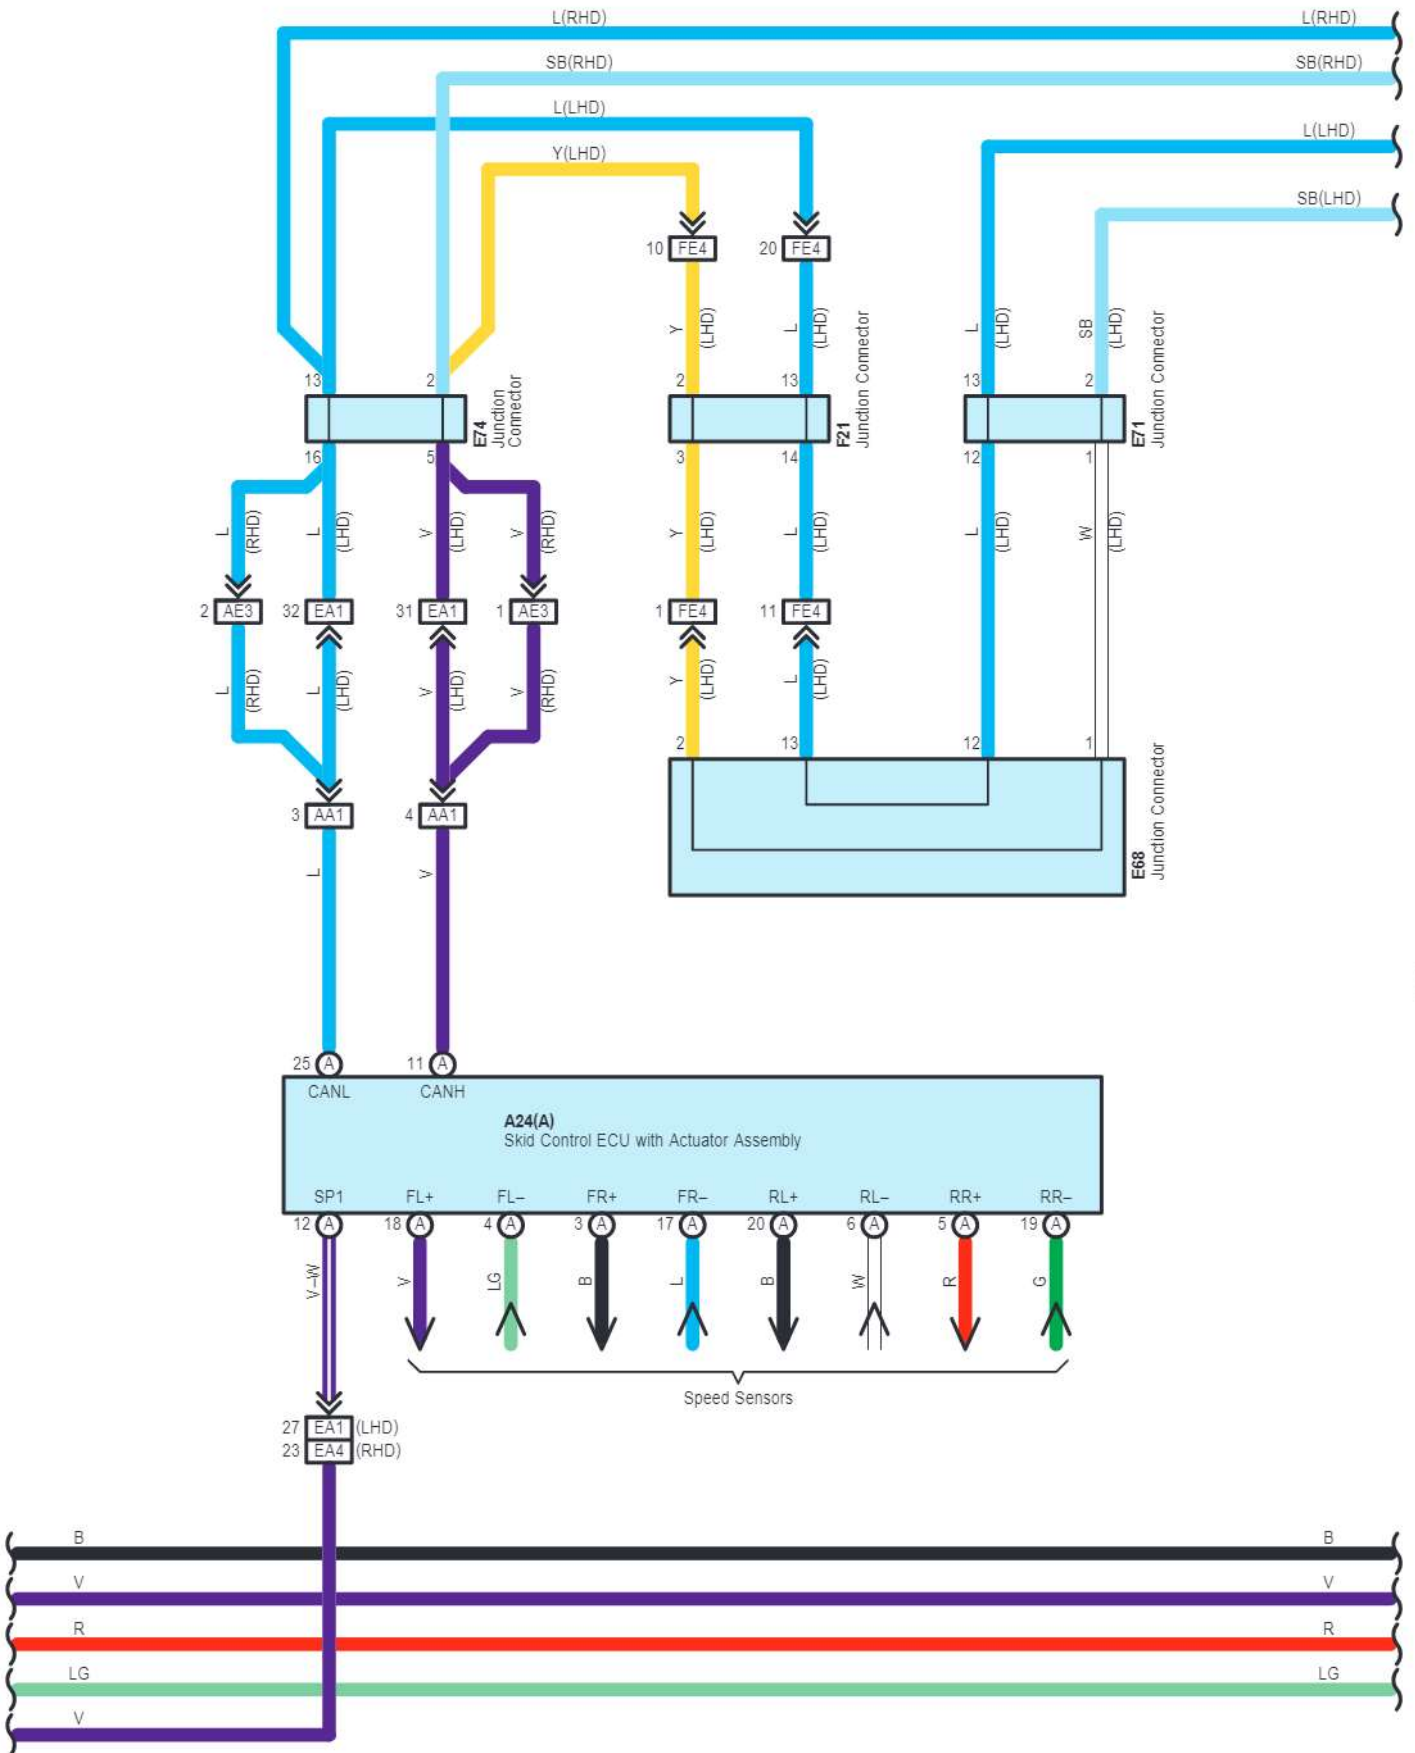

Combination Meter

cardiagn.com