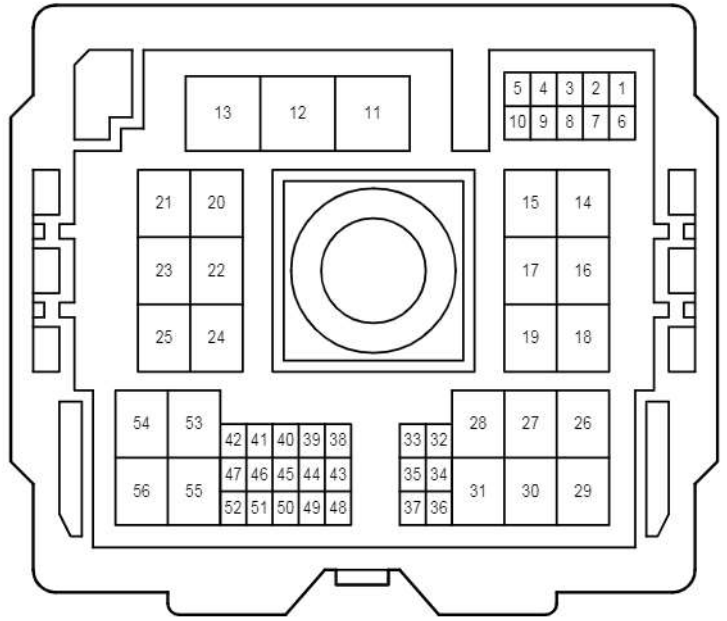

EK1

White

Blue

SK1

White

Seat Belt Warning

Seat Belt Warning

* 1 : w/ Curtain Shield Airbag
 * 2 : w/o Curtain Shield Airbag