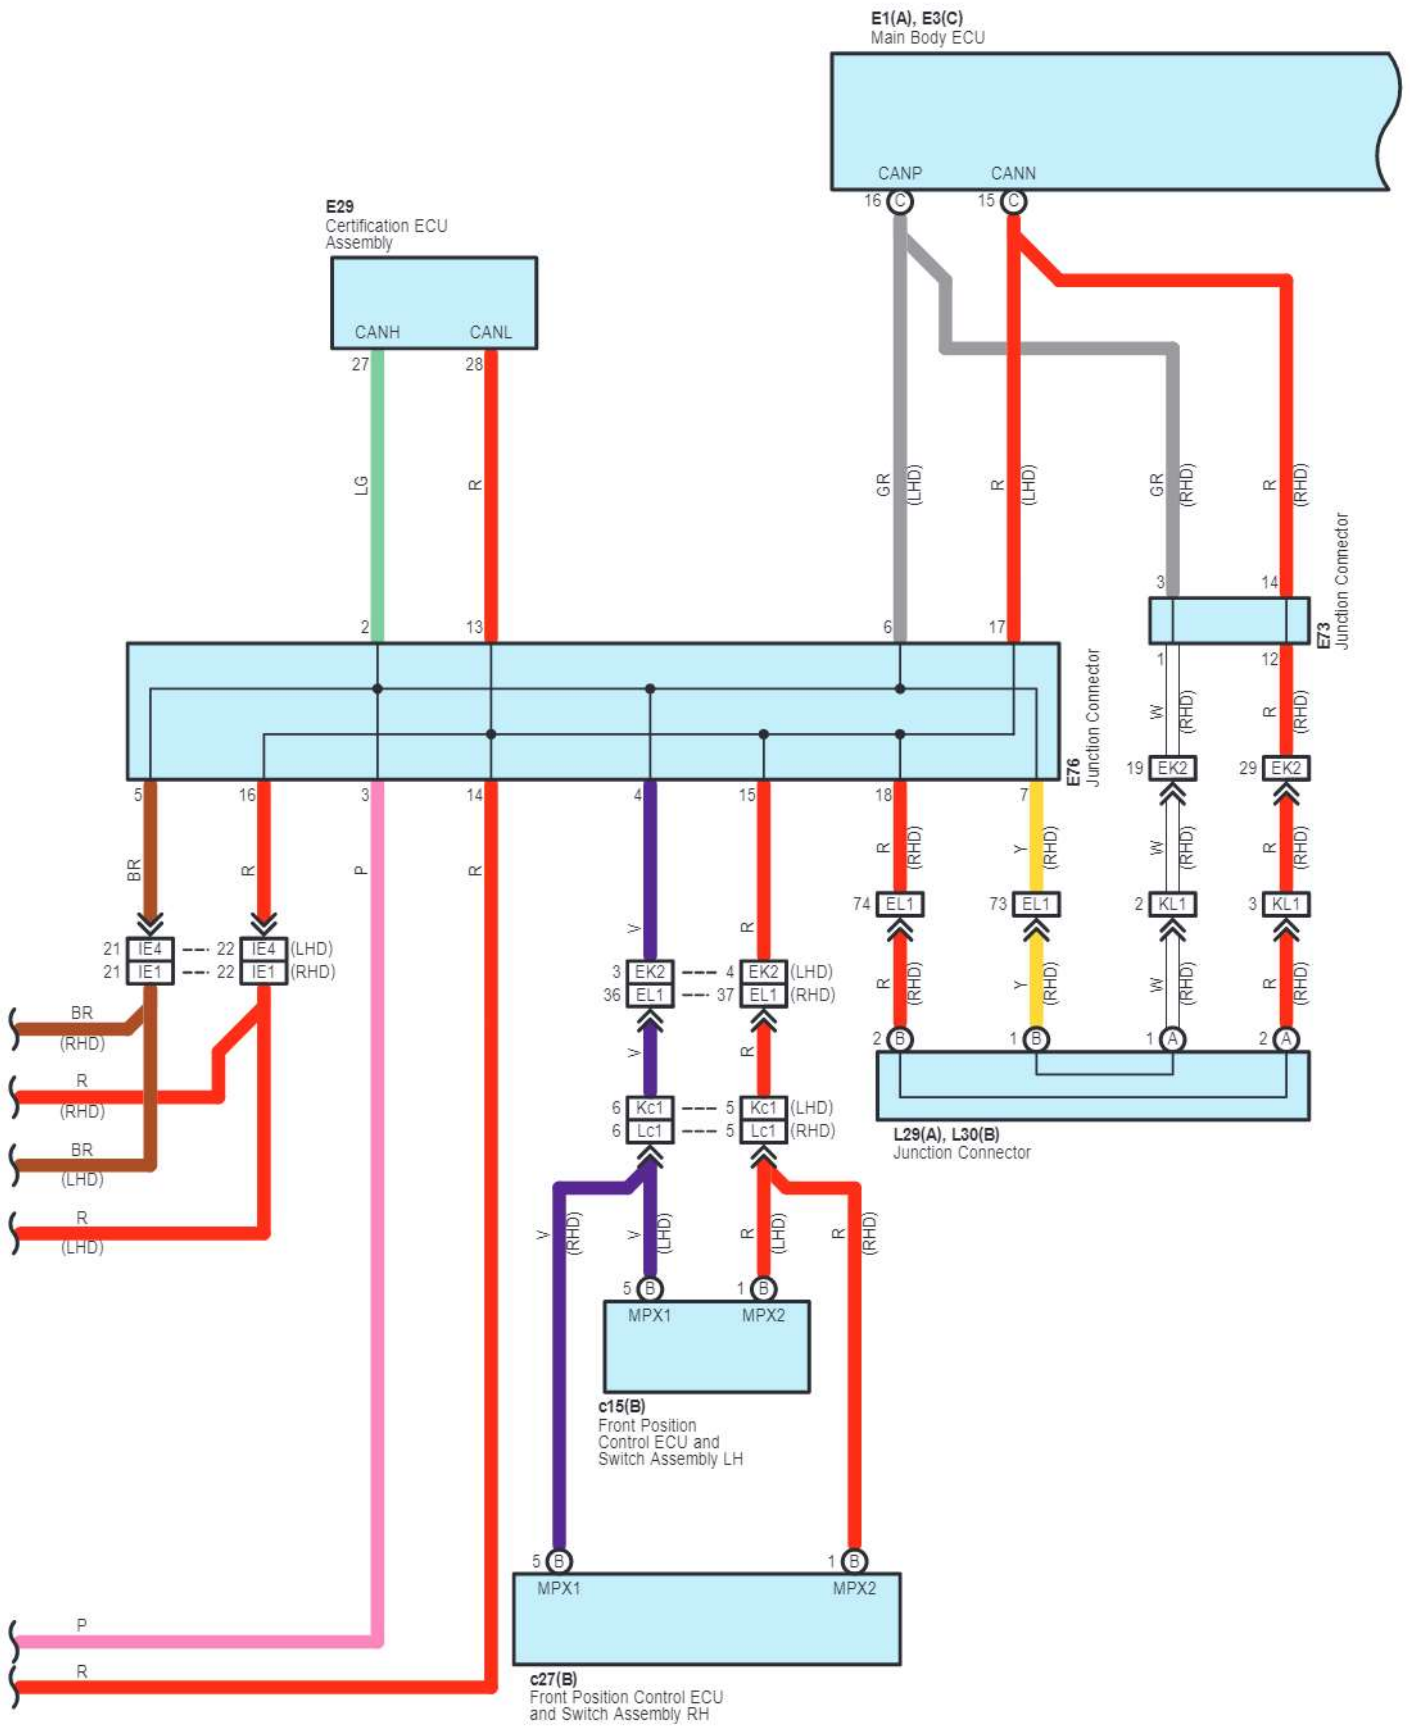

cardiagn.com