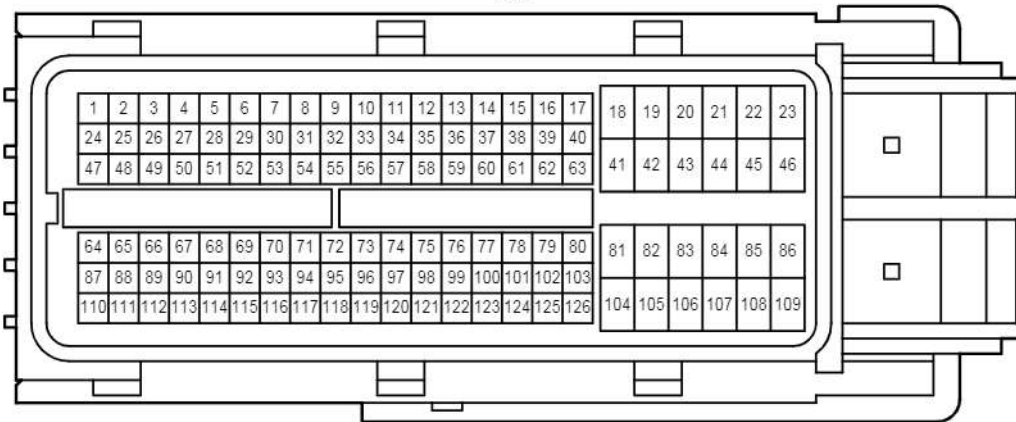

Remote Control Mirror <w/ Retractor>

C 45
Black

cardiagn.com