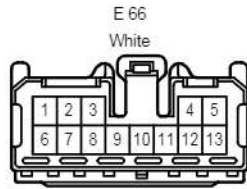

Ground Point <LHD>

cardiagn.com