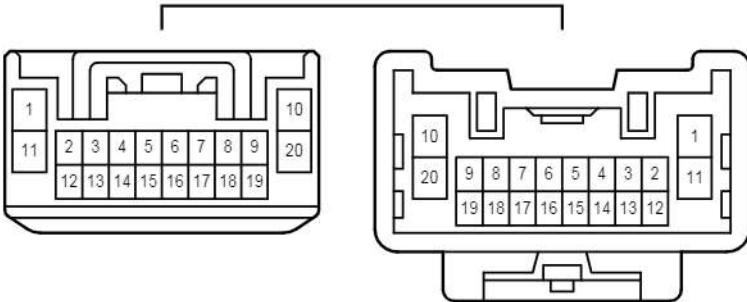

FE4
White

cardiagn.com