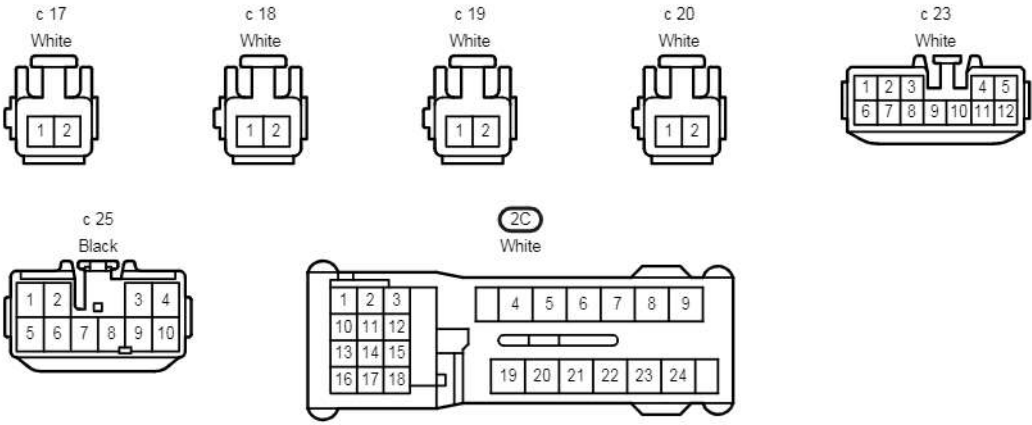

Power Seat <RHD Front Passenger's Seat>