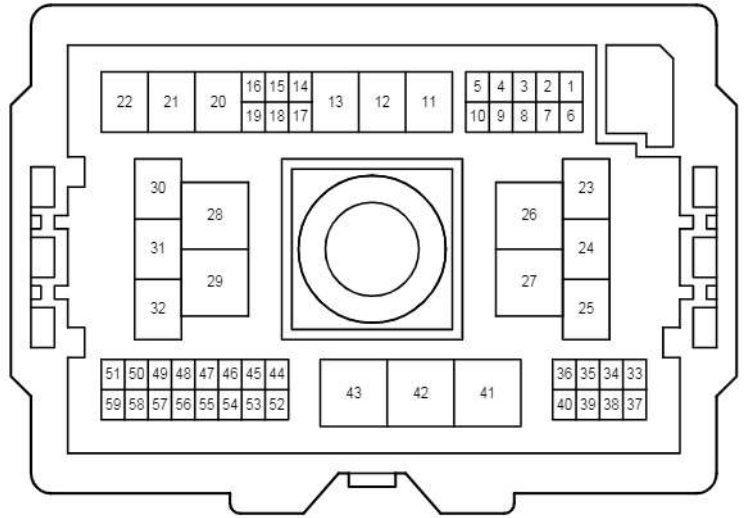

Front Fog Light

EA2

White

Gray

EA3

White