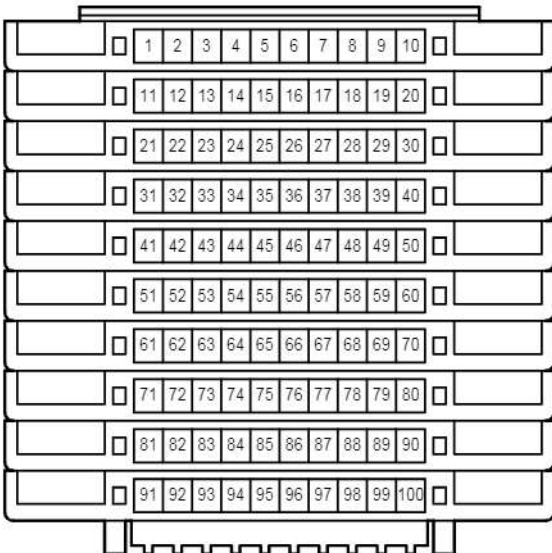

Door Lock Control

E 59

cardiagn.com