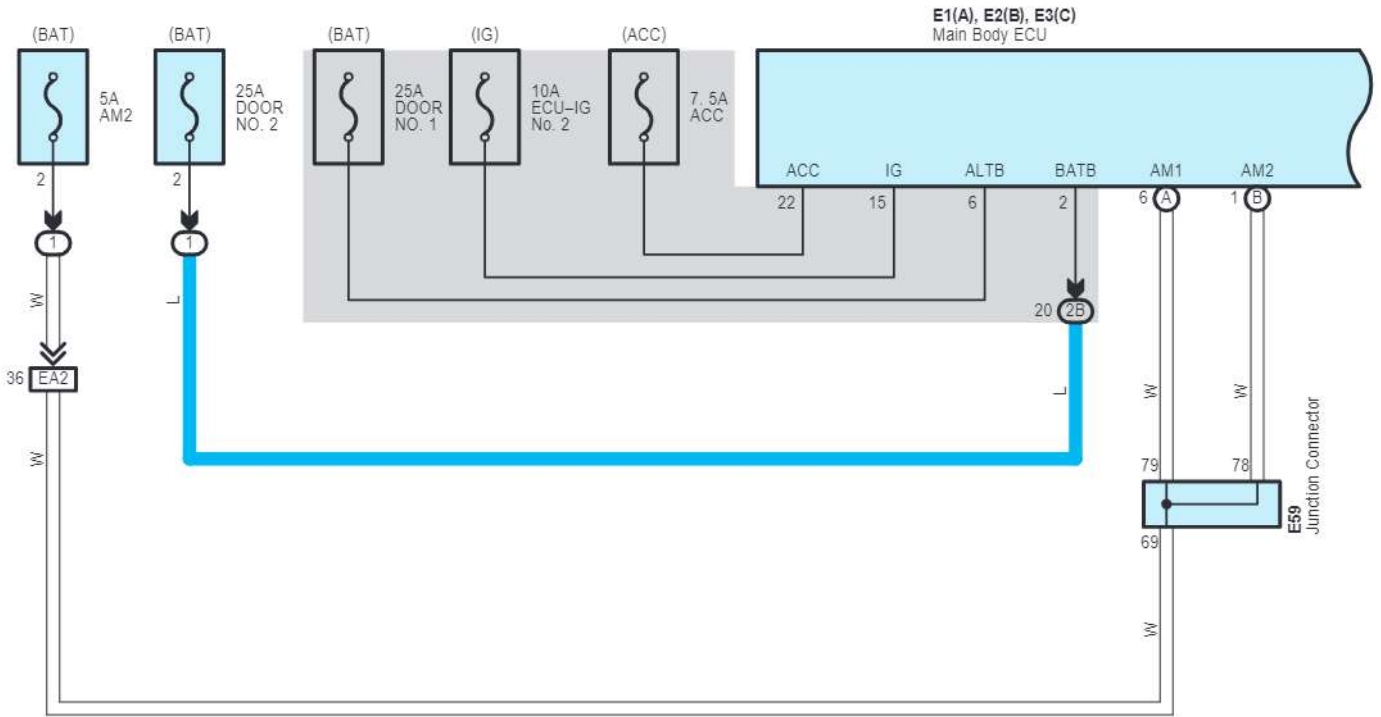

Front Fog Light