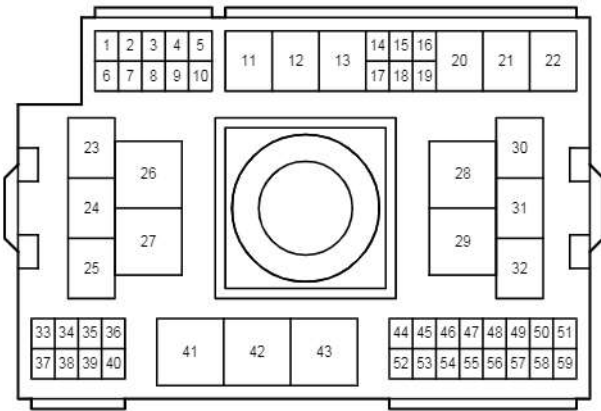

E 62
White

E 67
White

Automatic Light Control , Light Auto Turn Off System

EA2

White

Gray

cardiagn.com

cardiagn.com