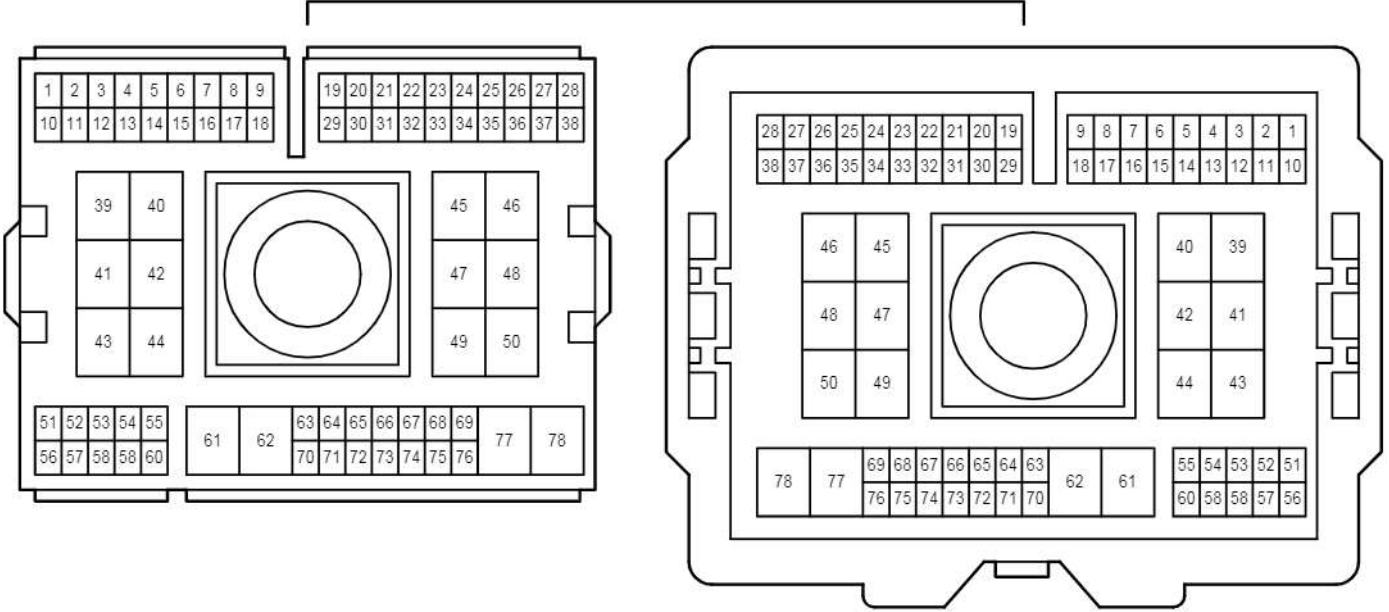

Double Locking

EK2
White

cardiagn.com