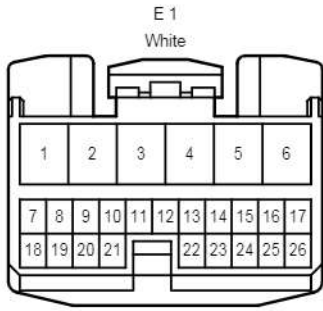

Power Window

cardiagn.com