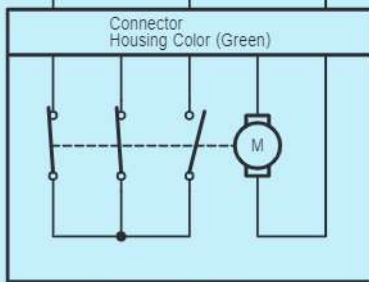

z53(D)
A/C Blower Assembly

cardiagn.com

E35(A), E36(B), E81(C), z53(D), z54(E)
A/C Amplifier Assembly

BUS G 8 D --- BUS 9 D --- B BUS 10 D (*1)

Damper Servo Motor
(Mode Def Control)(RHD)

Damper Servo Motor
(Mode Control LH)(LHD)
Damper Servo Motor
(Mode Control RH)(RHD)