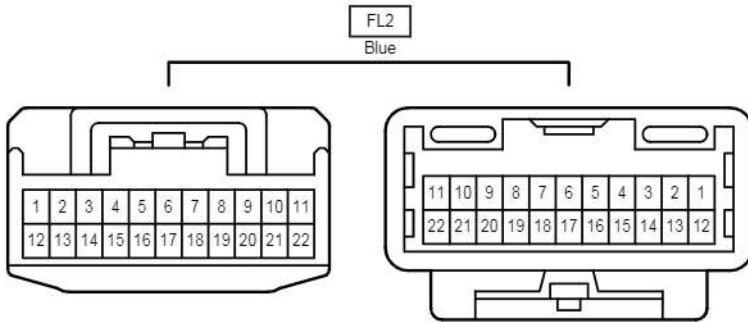

Double Locking