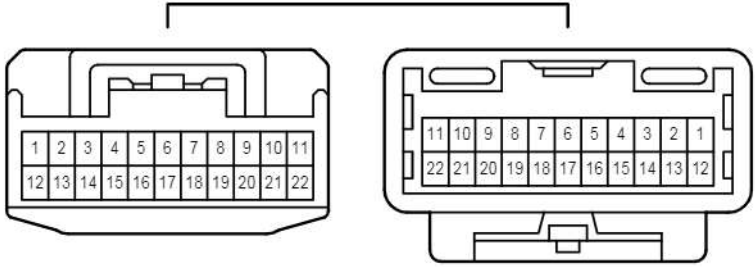

FE3
White

cardiagn.com