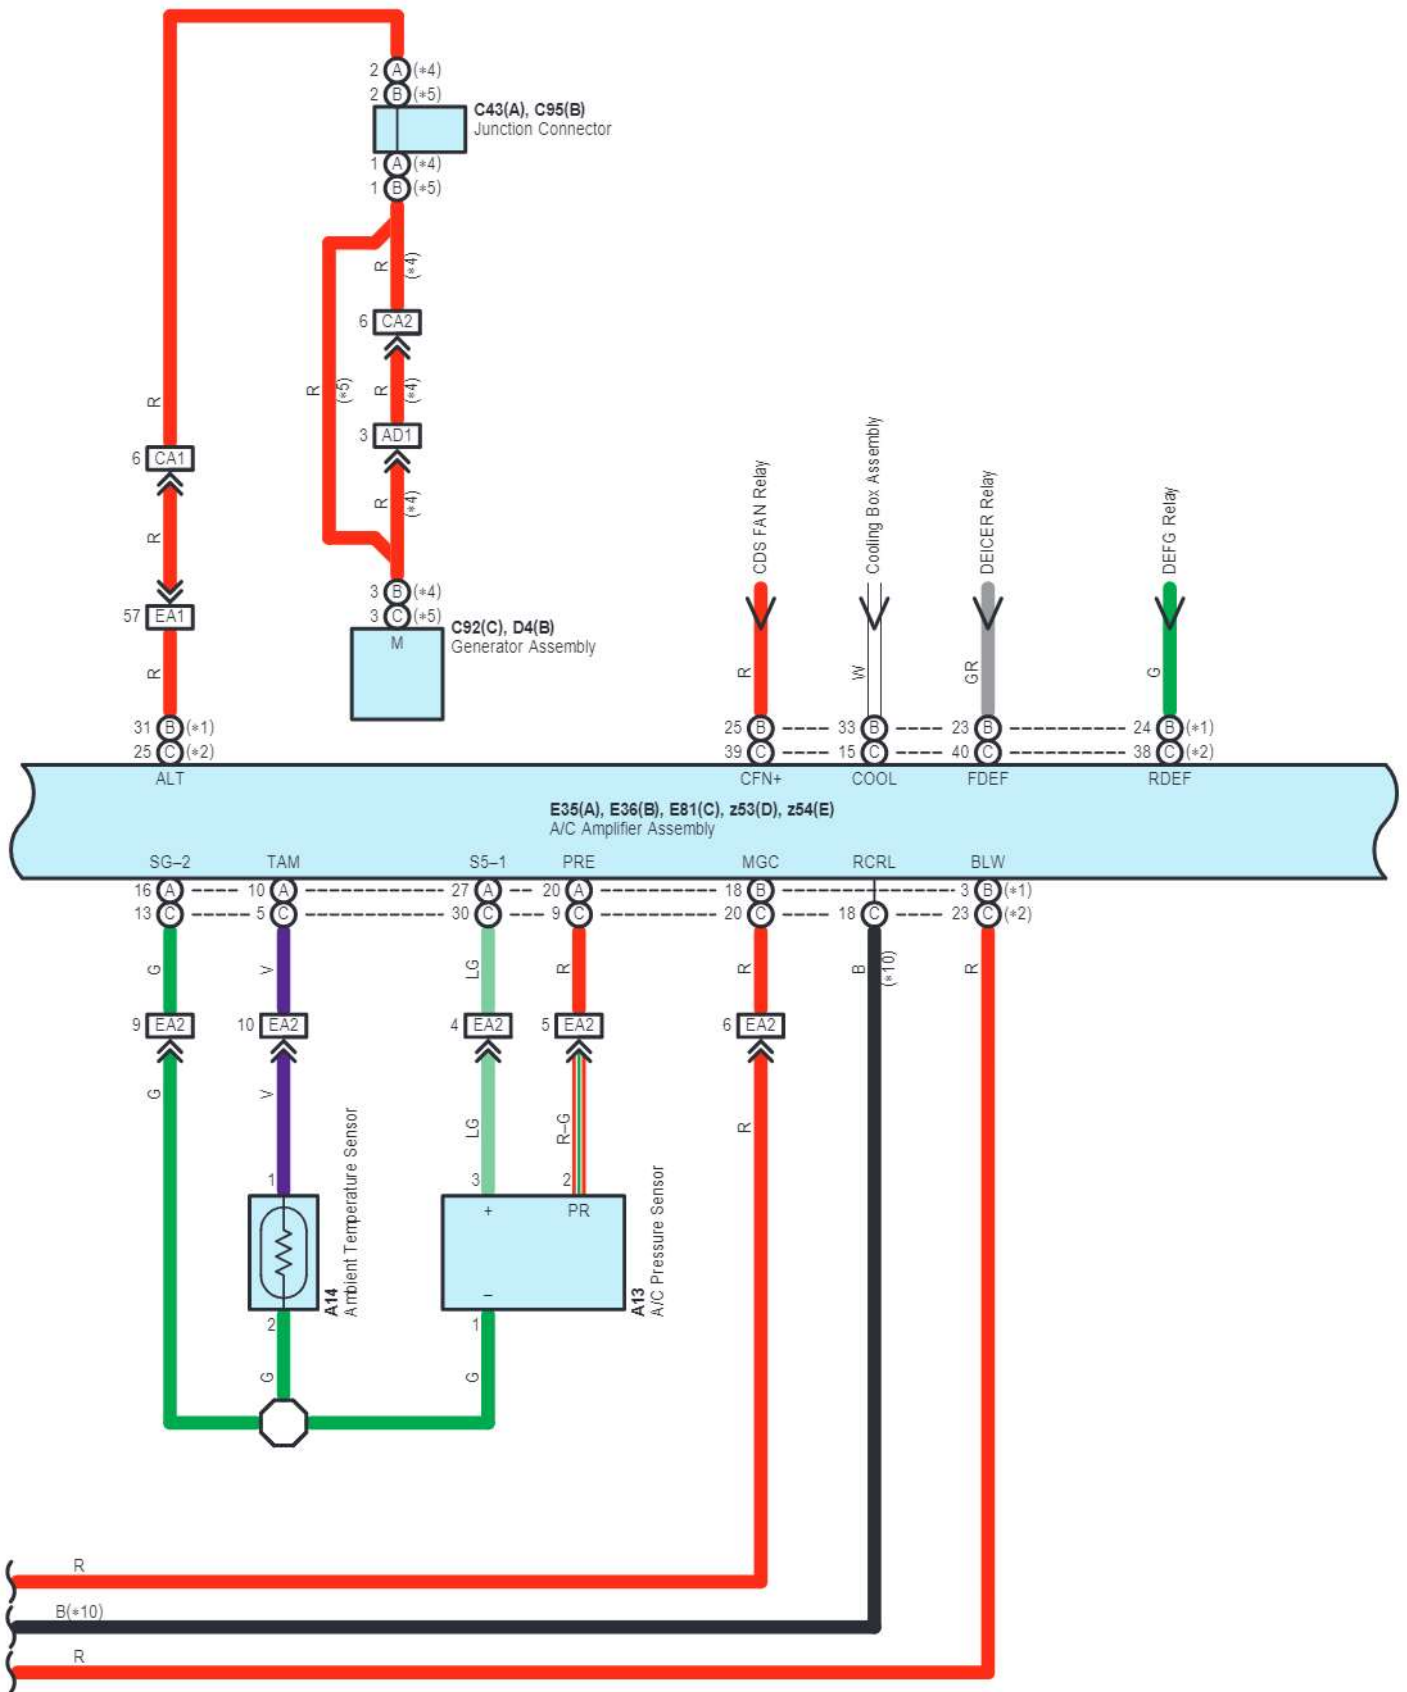

cardiagn.com