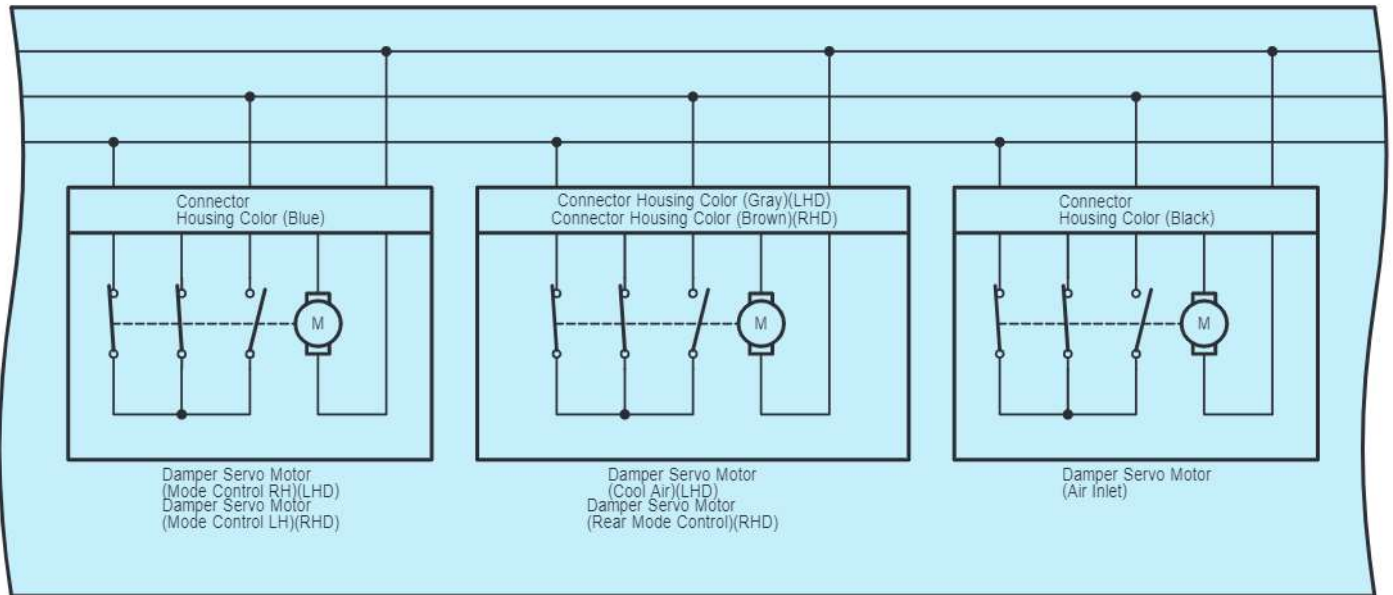

z53(D)
A/C Blower Assembly

cardiagn.com

E35(A), E36(B), E81(C), z53(D), z54(E)
A/C Amplifier Assembly

BUS G 8 D --- BUS 9 D --- B BUS 10 D (*1)

Damper Servo Motor
(Mode Def Control)(RHD)

Damper Servo Motor
(Mode Control LH)(LHD)
Damper Servo Motor
(Mode Control RH)(RHD)