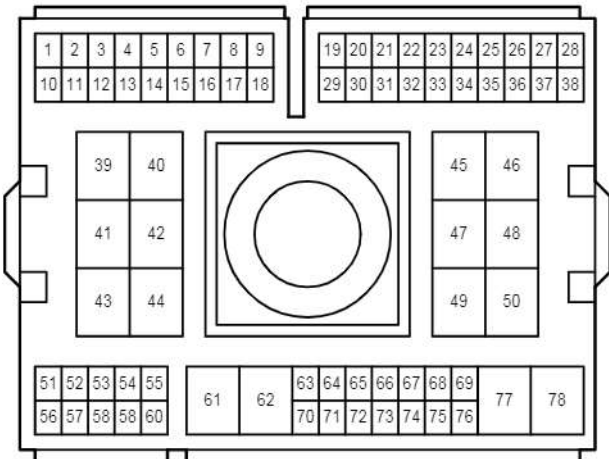

cardiagn.com