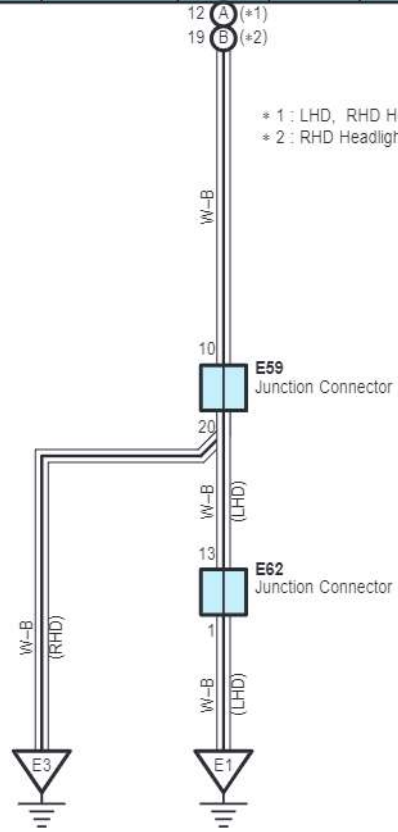

Automatic Light Control , Light Auto Turn Off System

E1(A), E2(B), E3(C)
Main Body ECU

* 1 : LHD, RHD Headlight Dimmer Switch Assembly LH Side Type
* 2 : RHD Headlight Dimmer Switch Assembly RH Side Type