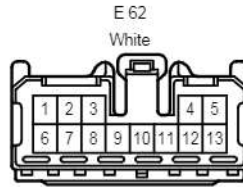

Headlight Cleaner

cardiagn.com