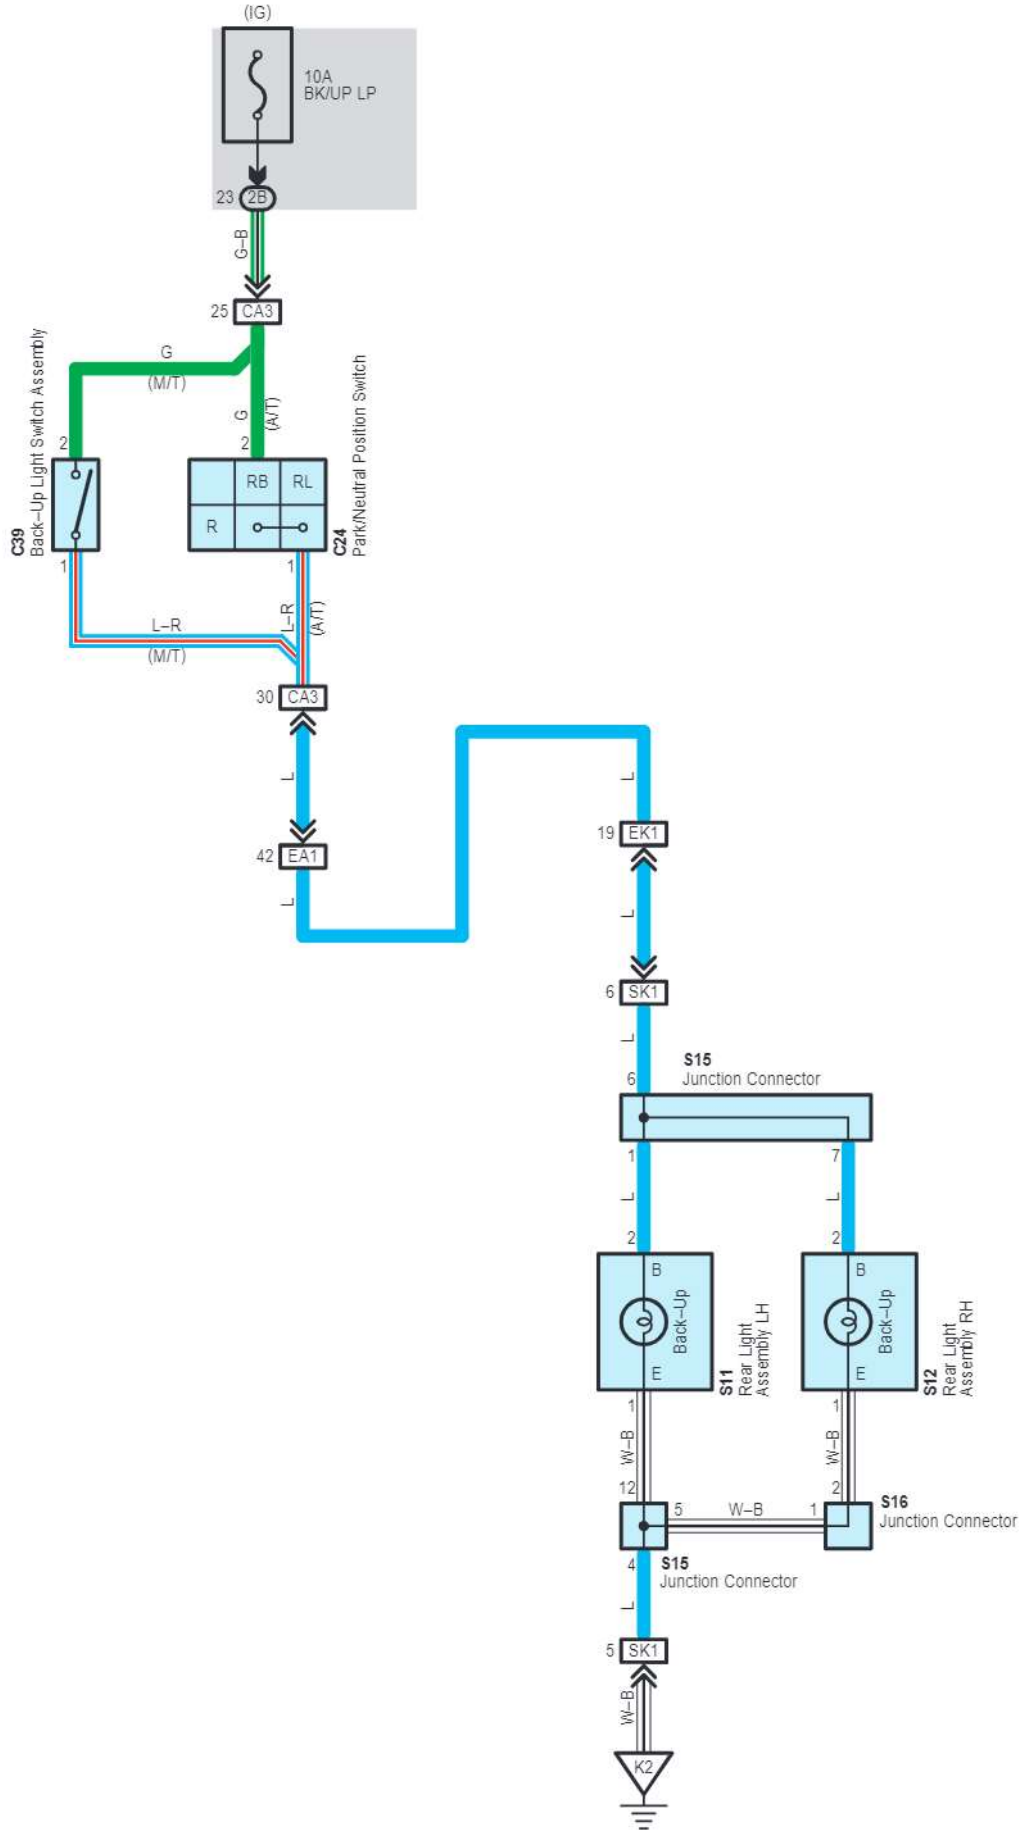

Back-Up Light

C 24
Gray

C 39
Gray

S 11
White

S 12
White

S 15
White

S 16
White

2B
White