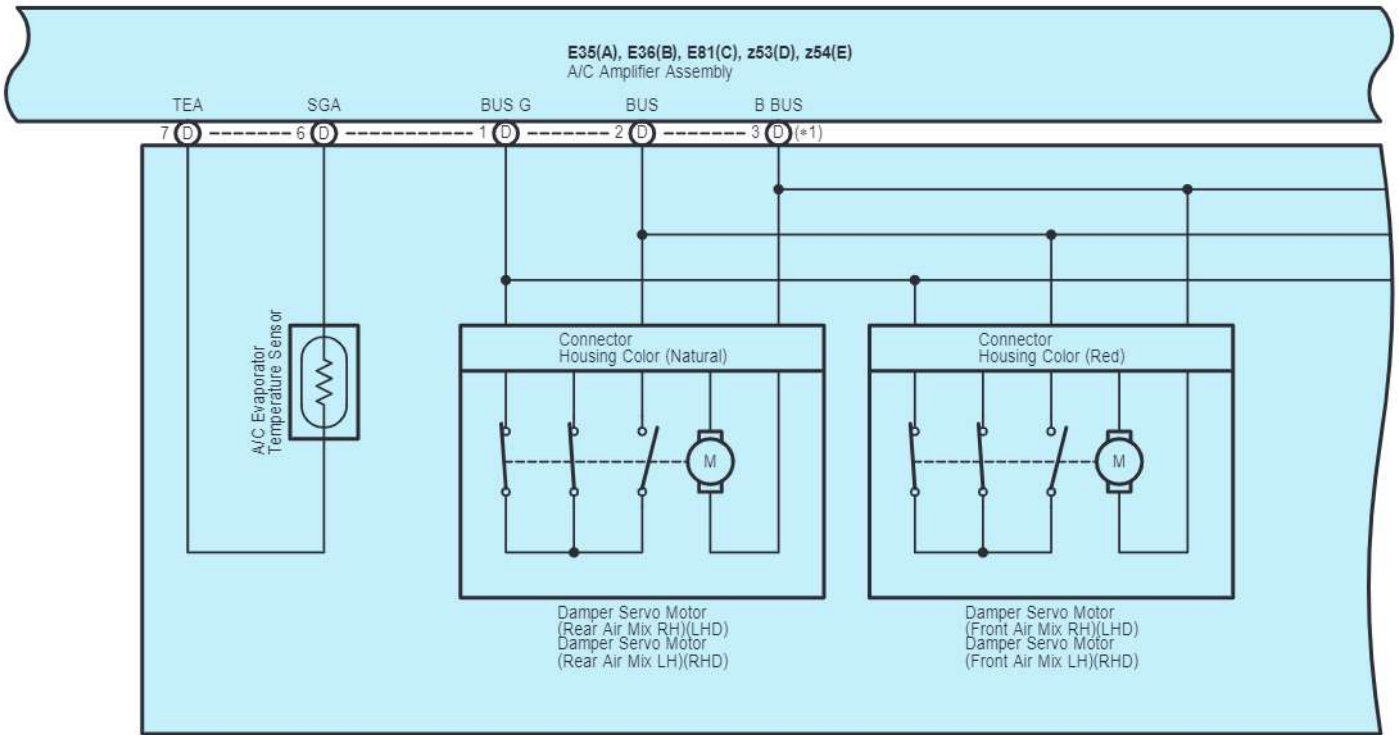

z53(D)
A/C Blower Assembly

cardiagn.com