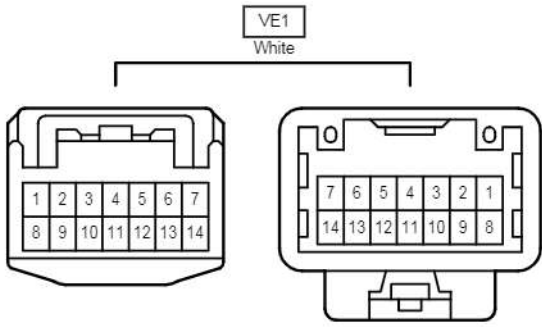

Automatic Light Control , Light Auto Turn Off System

cardiagn.com

Automatic Light Control , Light Auto Turn Off System

E1(A), E2(B), E3(C)
Main Body ECU

cardiagn.com

Automatic Light Control , Light Auto Turn Off System