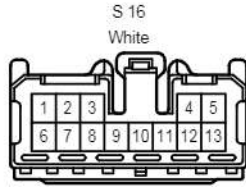

E 18

Black

E 58

E 59

E 61

Interior Light

cardiagn.com

Interior Light