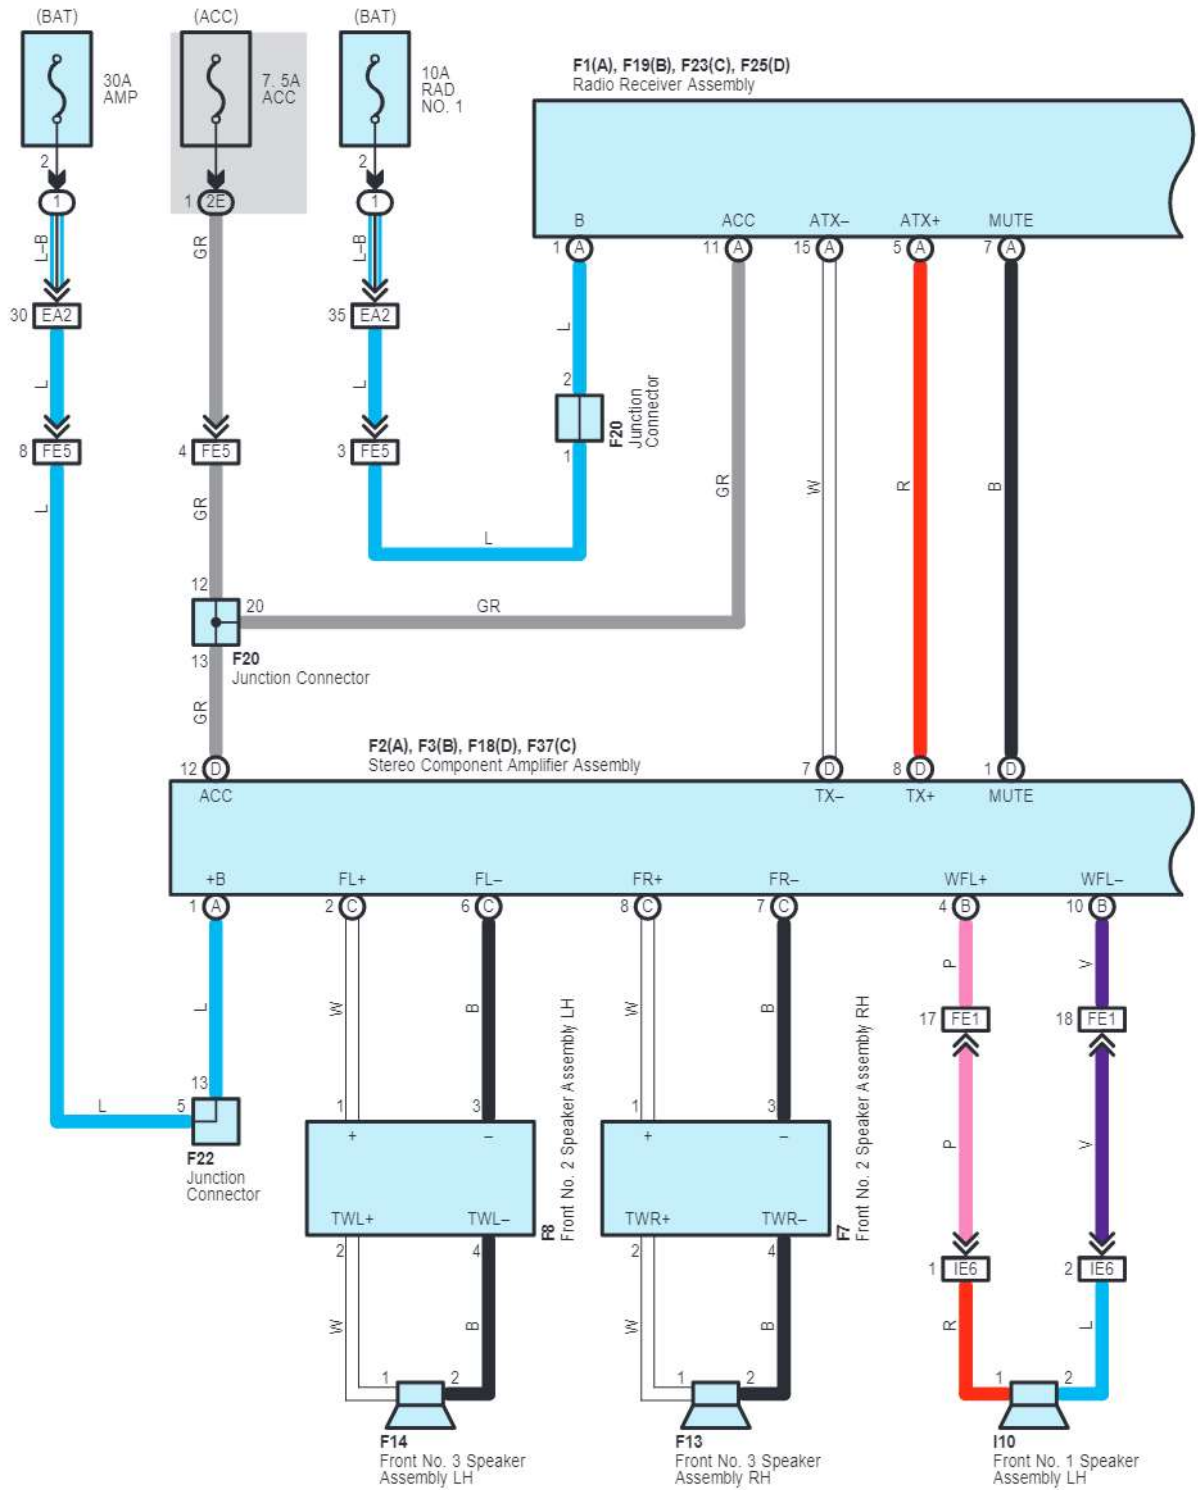

cardiagn.com