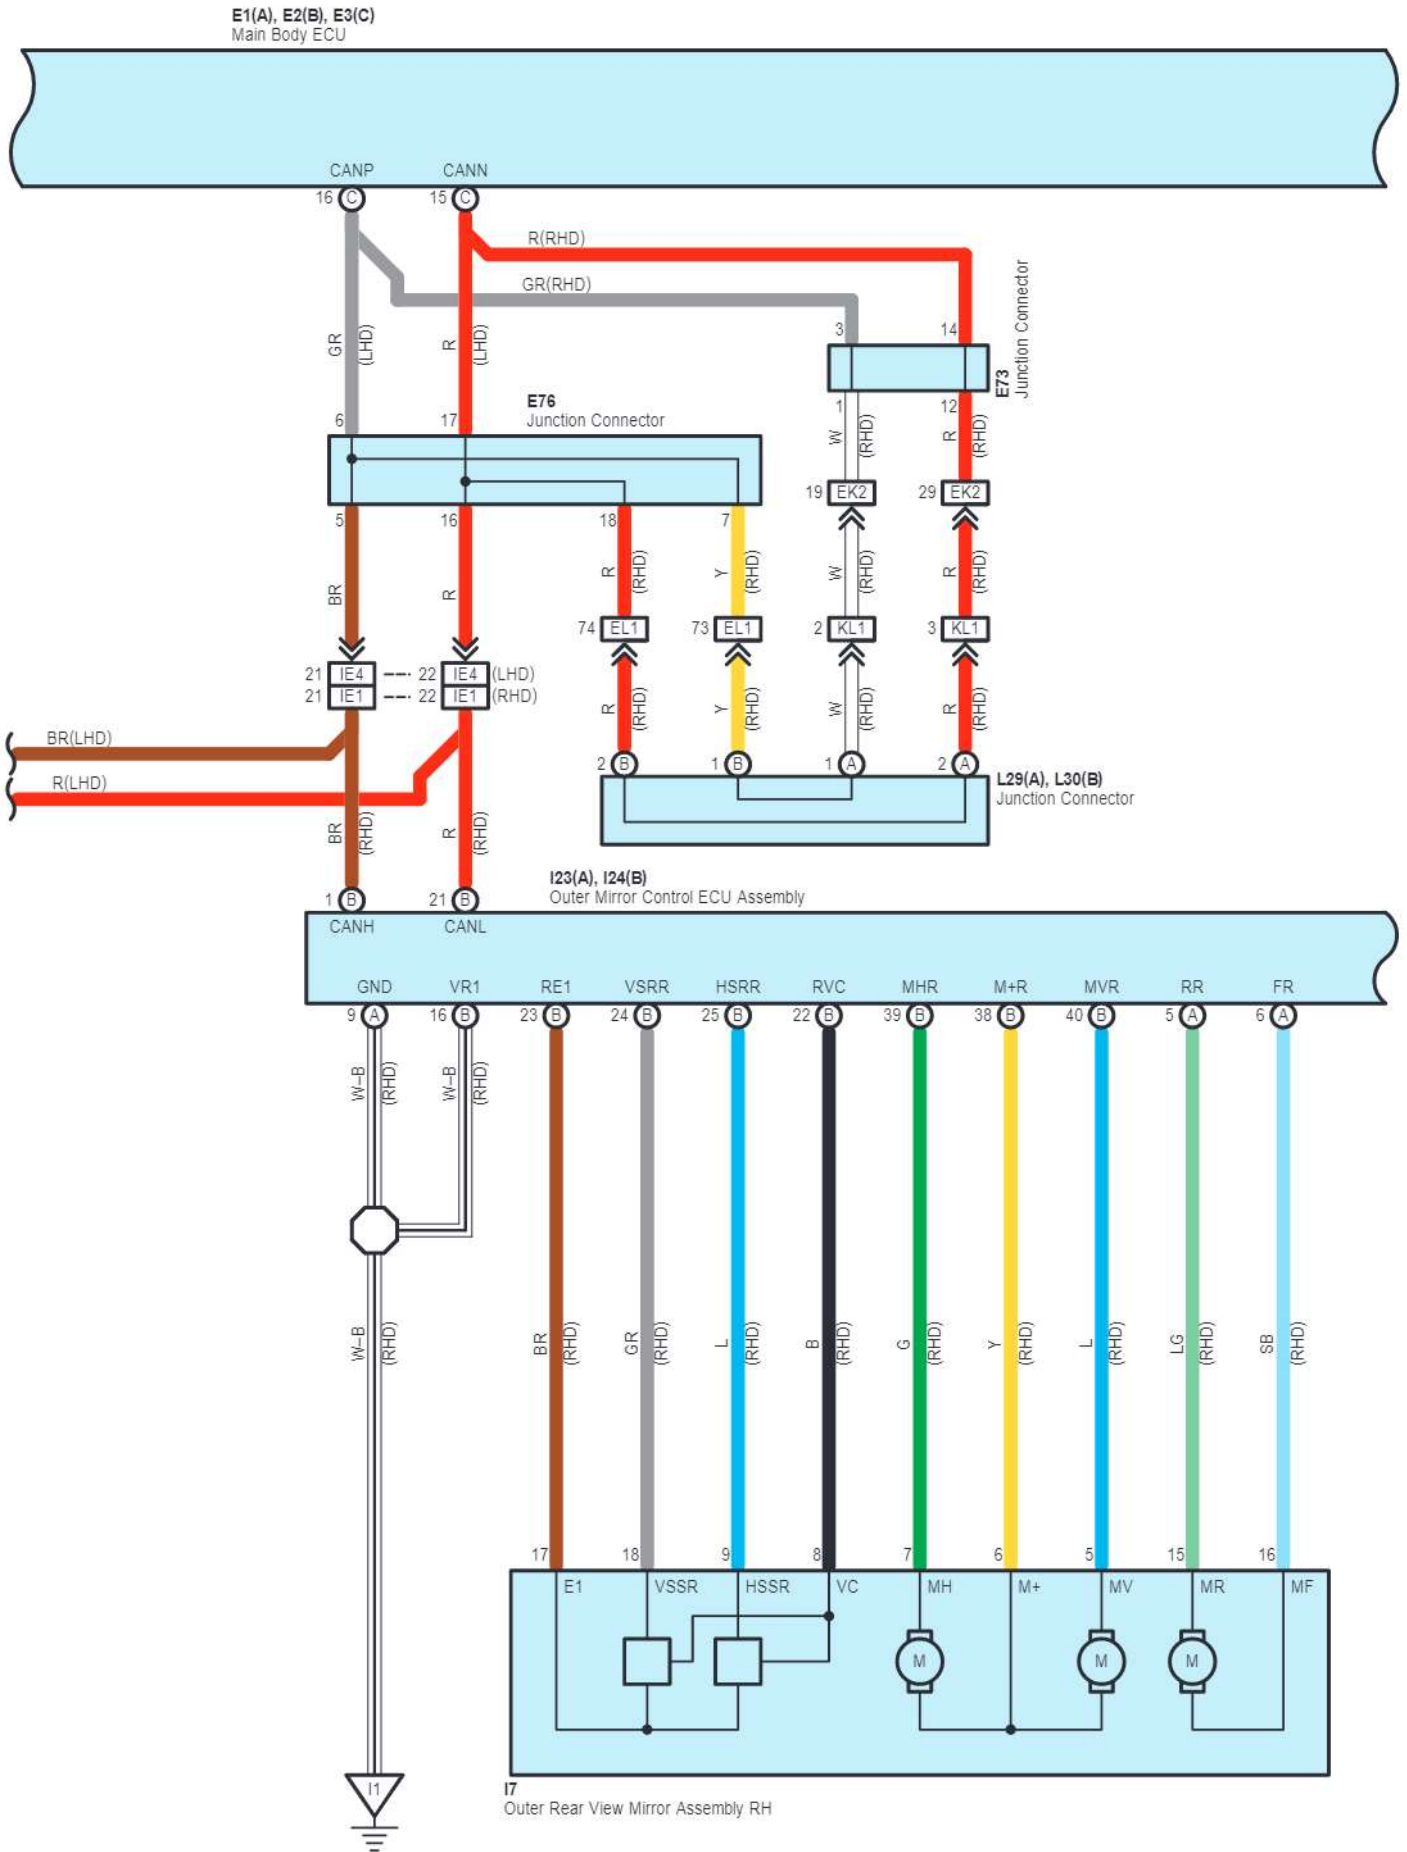

Remote Control Mirror <w/ Retractor>

cardiagn.com