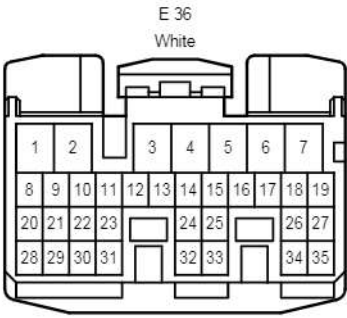

Condenser Fan