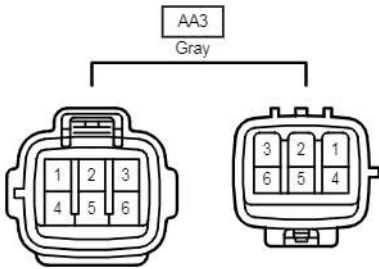

hL1
Black

Headlight Beam Level Control

cardiagn.com

Headlight Beam Level Control

EA2

GE1
White

GE2
White

Headlight Cleaner