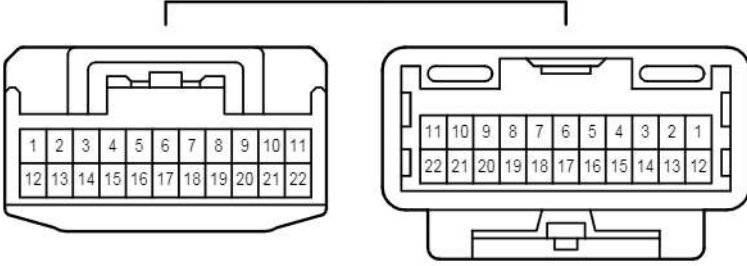

2D
White

IE1
Gray

cardiagn.com

IE4
Gray

RE2
Blue

cardiagn.com

cardiagn.com

Active Height Control Suspension , Adaptive Variable Suspension