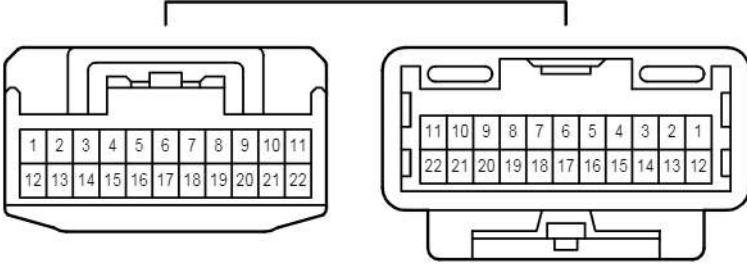

L 1

White

cardiagn.com

Combination Meter

cardiagn.com

CA2
White

CA4
White

DC1
Black