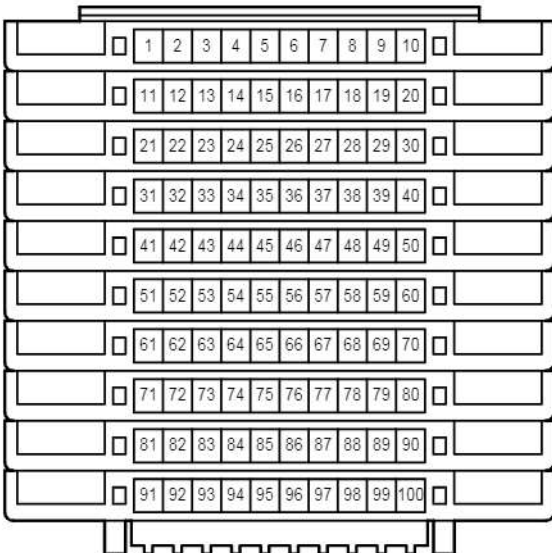

E 18

Black

E 58

E 59

E 61

Interior Light

cardiagn.com

Interior Light