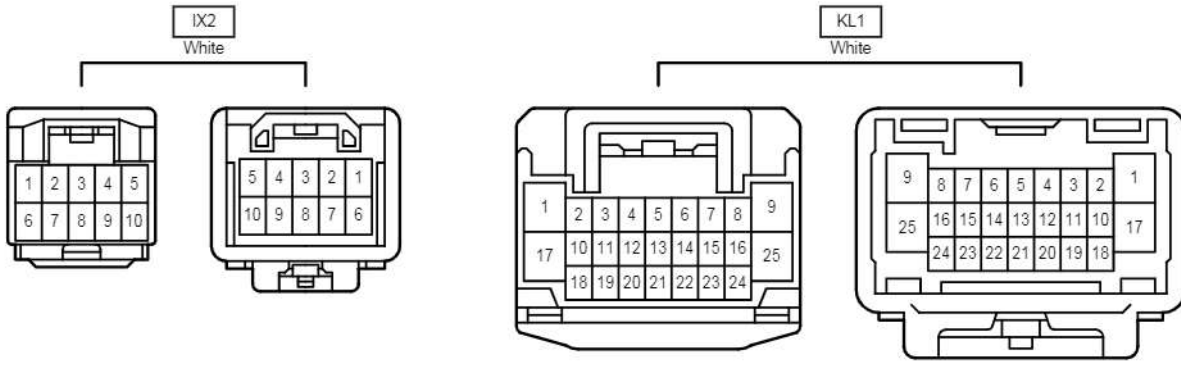

Remote Control Mirror <w/ Retractor>