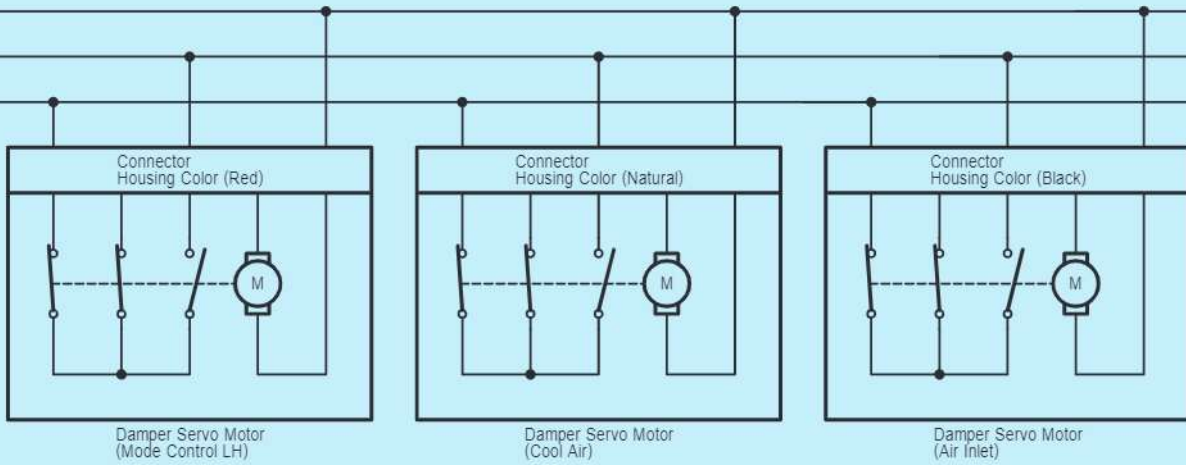

* 2 : w/o Rear A/C

E35(A), E36(B), E81(C), z53(D), z54(E)
A/C Amplifier Assembly

z54(E)
A/C Blower Assembly