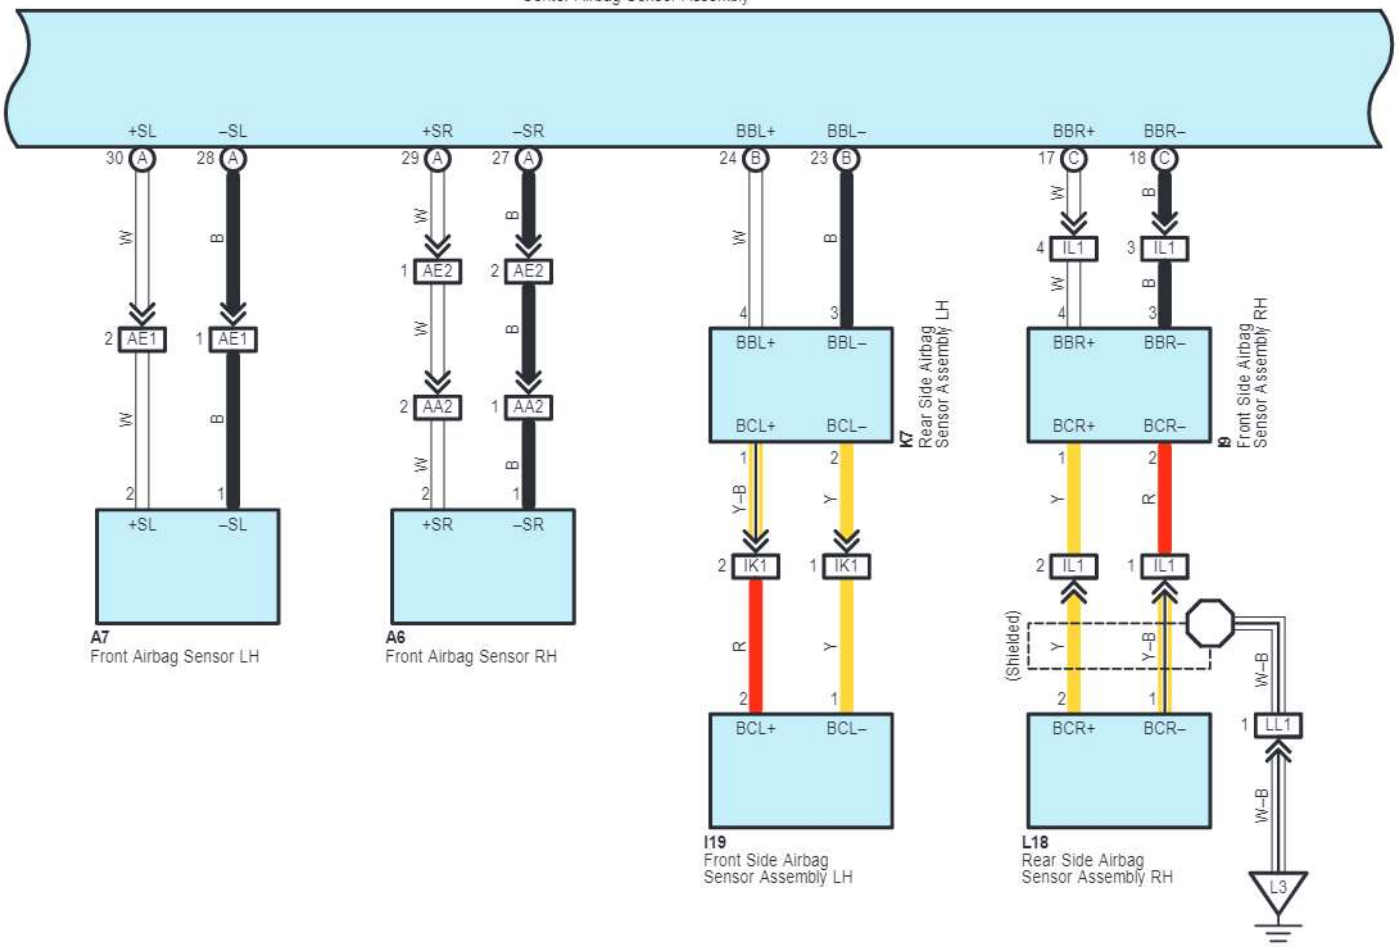

cardiagn.com

* 4 : w/ Curtain Shield Airbag
 * 5 : w/o Curtain Shield Airbag

E47(A), K27(B), K32(D), L27(C), L38(E)
 Center Airbag Sensor Assembly

cardiagn.com

- * 1 : w/ Airbag Cutoff Switch
- * 2 : w/o Multi-Display w/ Stereo Component Amplifier
- * 3 : w/o Multi-Display w/o Stereo Component Amplifier
- * 4 : w/ Curtain Shield Airbag
- * 5 : w/o Curtain Shield Airbag
- * 6 : w/ Multi-Display