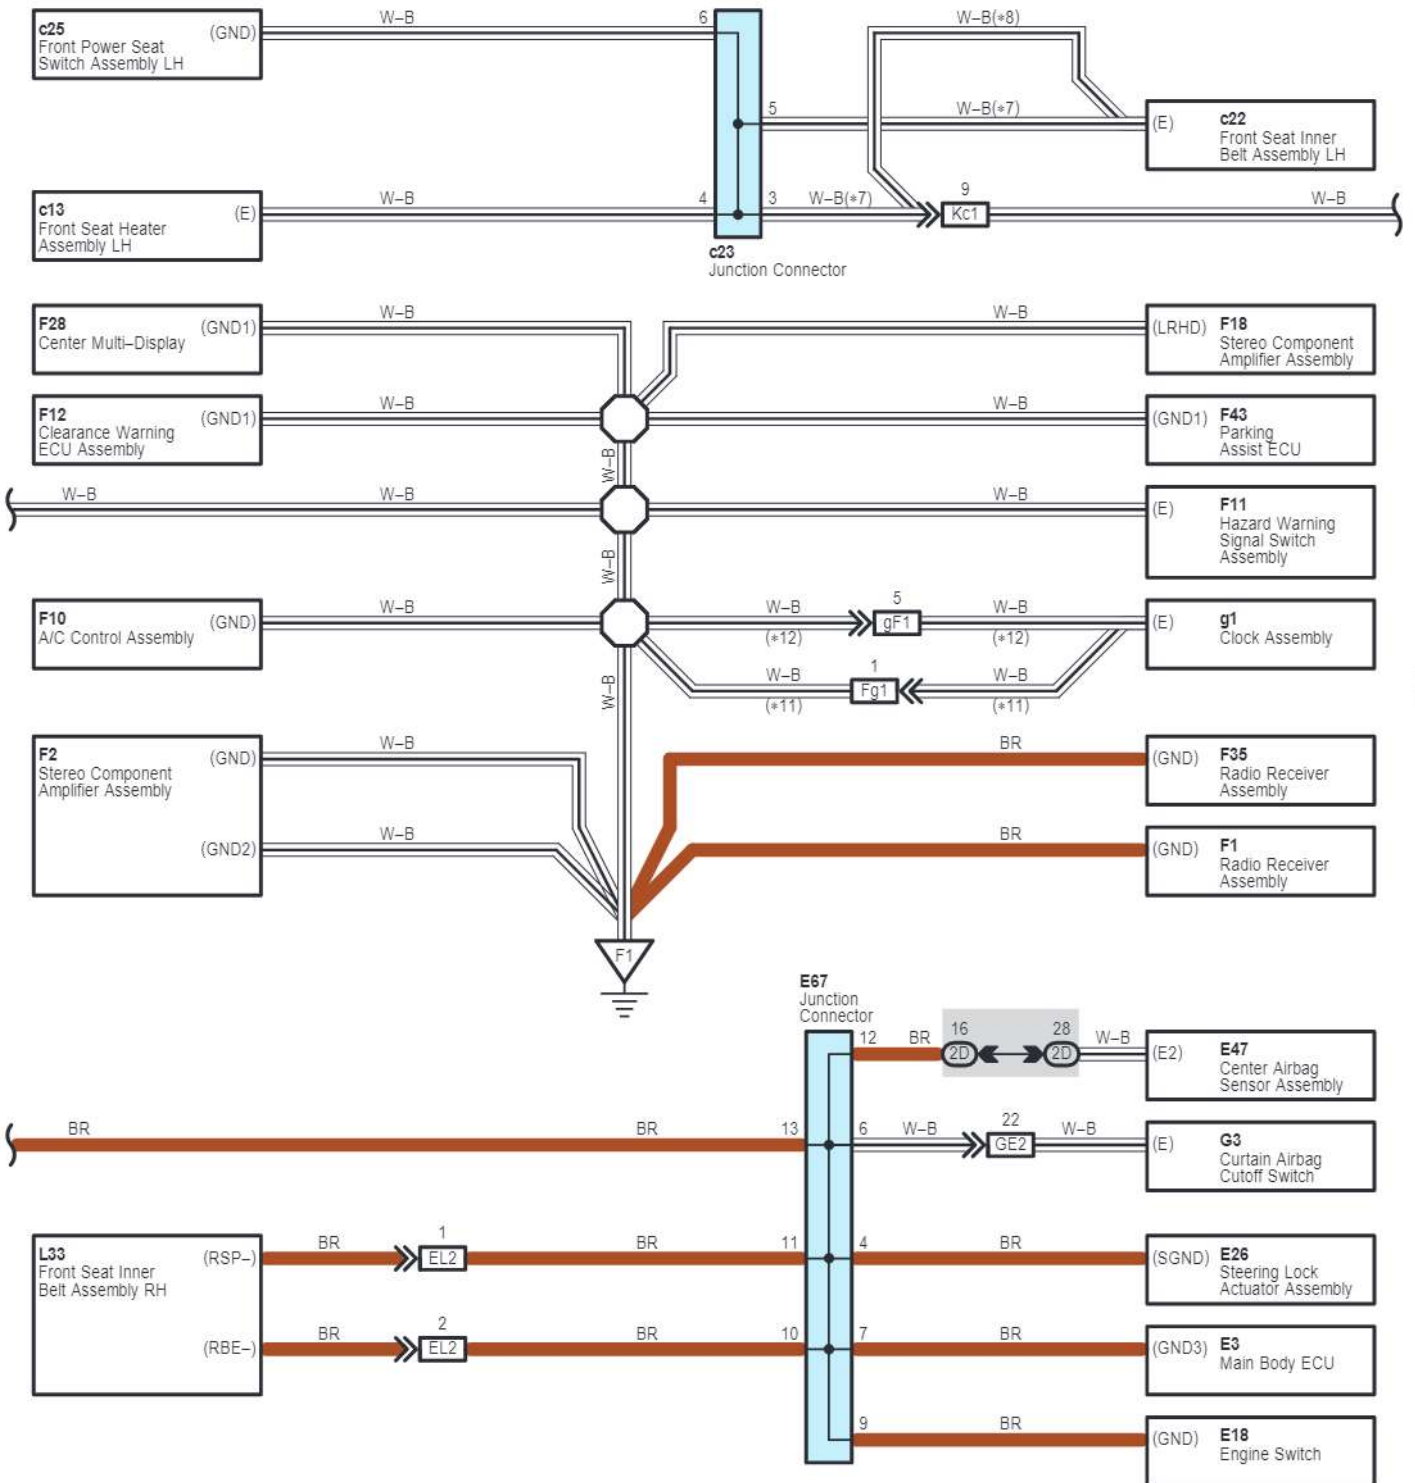

cardiagn.com