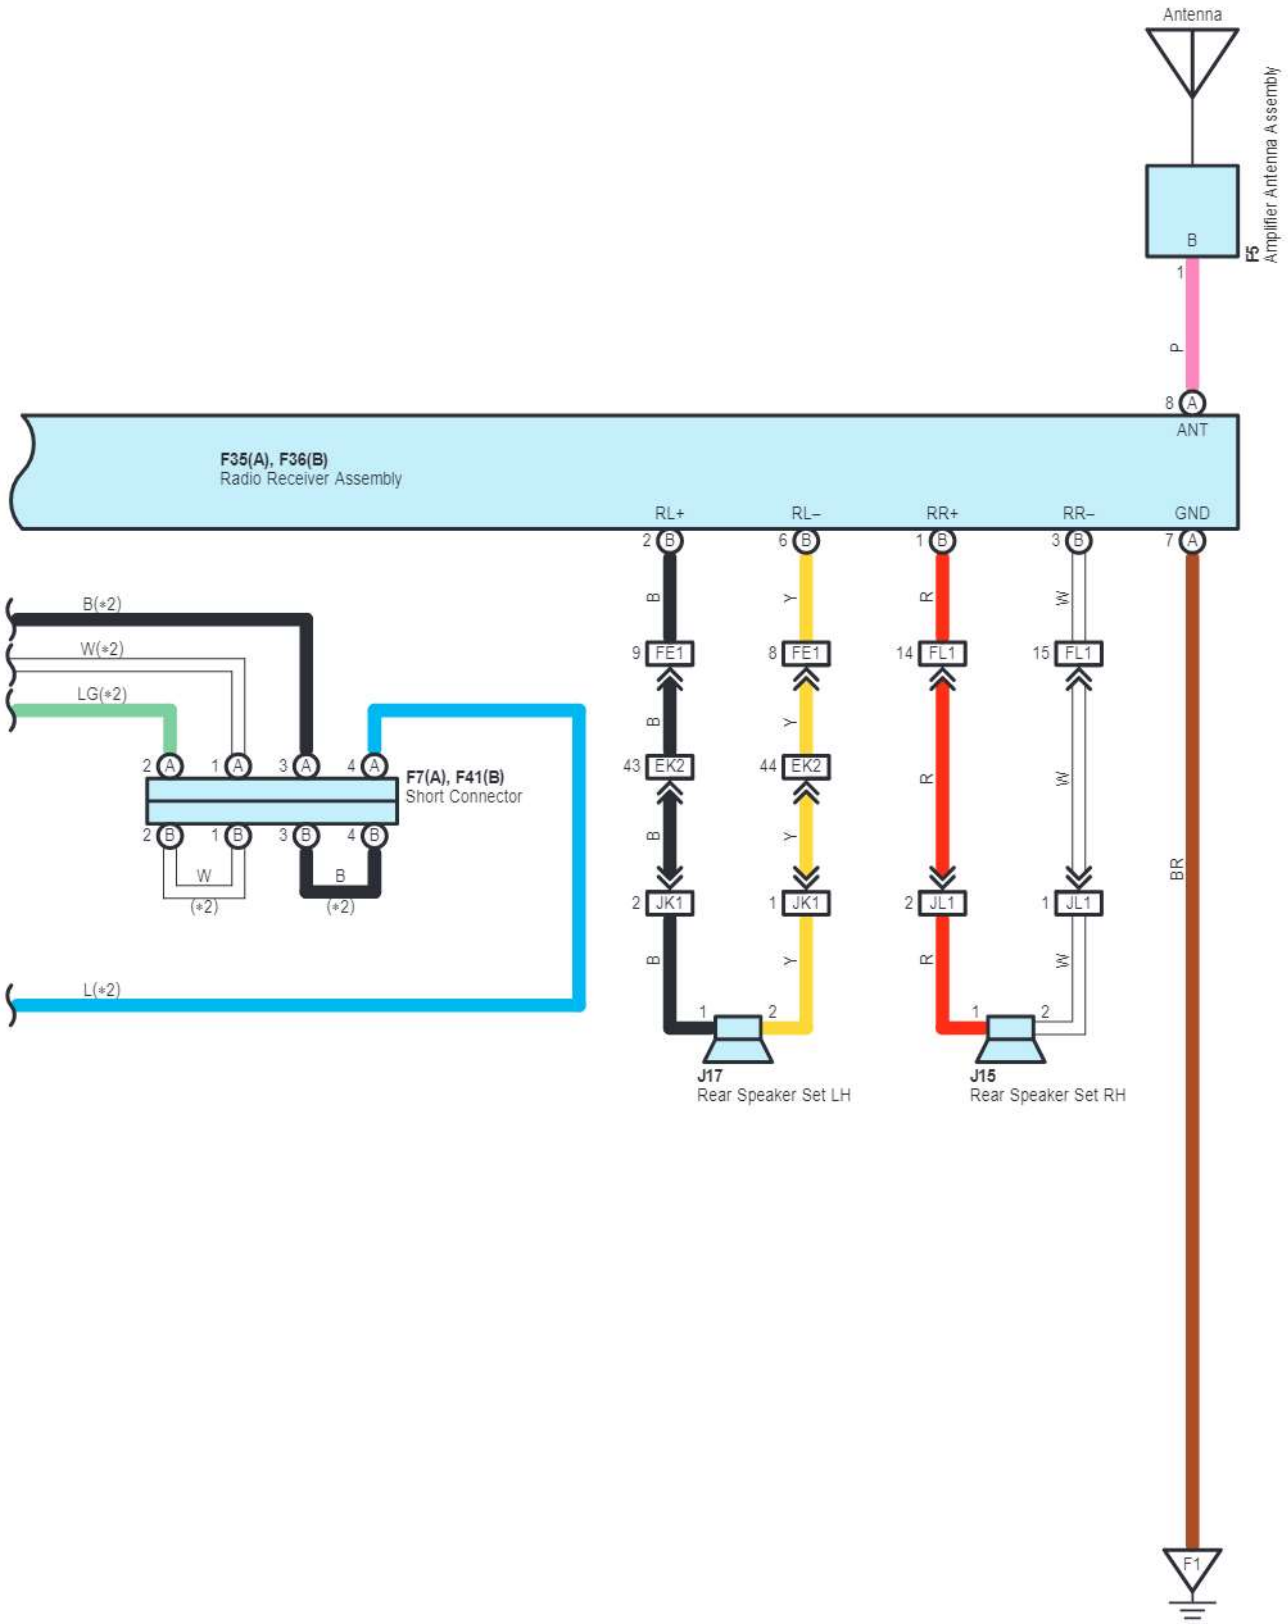

- 1 : 6Speaker
- 2 : 4Speaker

cardiagn.com