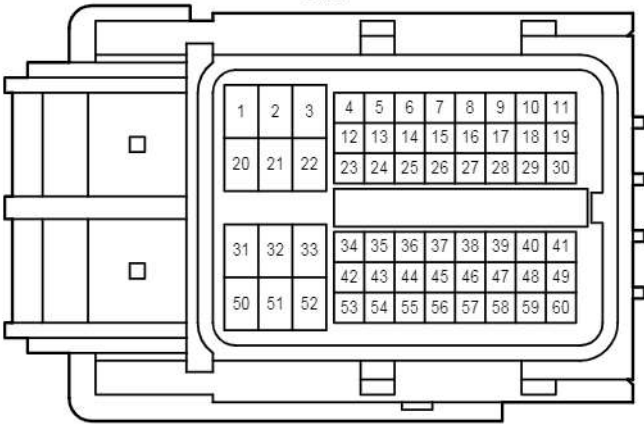

Remote Control Mirror <w/ Retractor>

A 52
Black

cardiagn.com