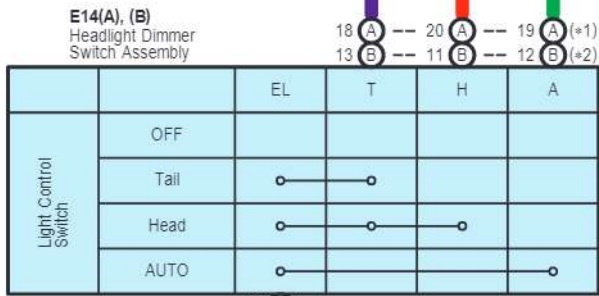

Automatic Light Control , Light Auto Turn Off System

E1(A), E2(B), E3(C)
Main Body ECU

* 1 : LHD, RHD Headlight Dimmer Switch Assembly LH Side Type
* 2 : RHD Headlight Dimmer Switch Assembly RH Side Type