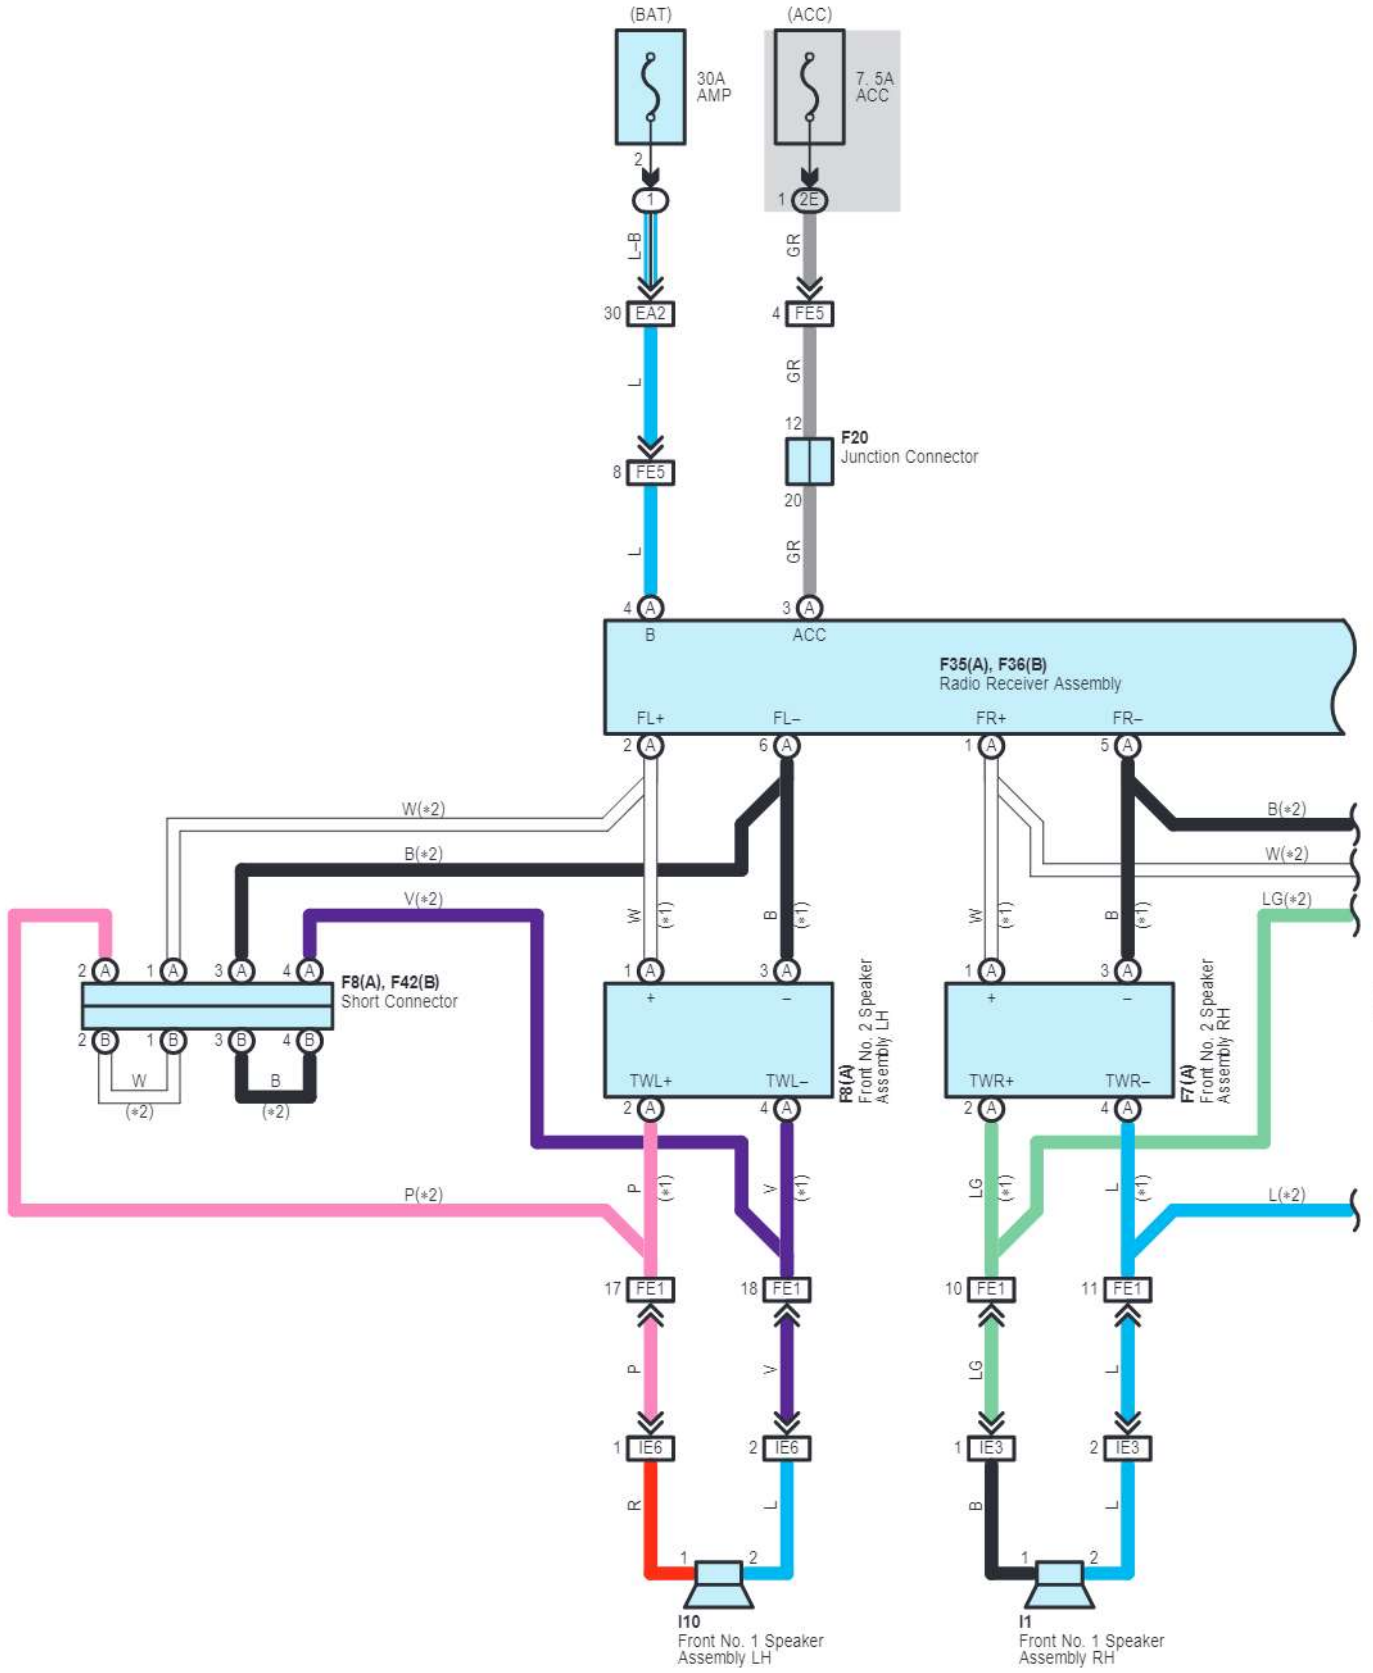

E 62
White

E 67
White

Automatic Light Control , Light Auto Turn Off System

EA2

White

Gray

cardiagn.com

cardiagn.com