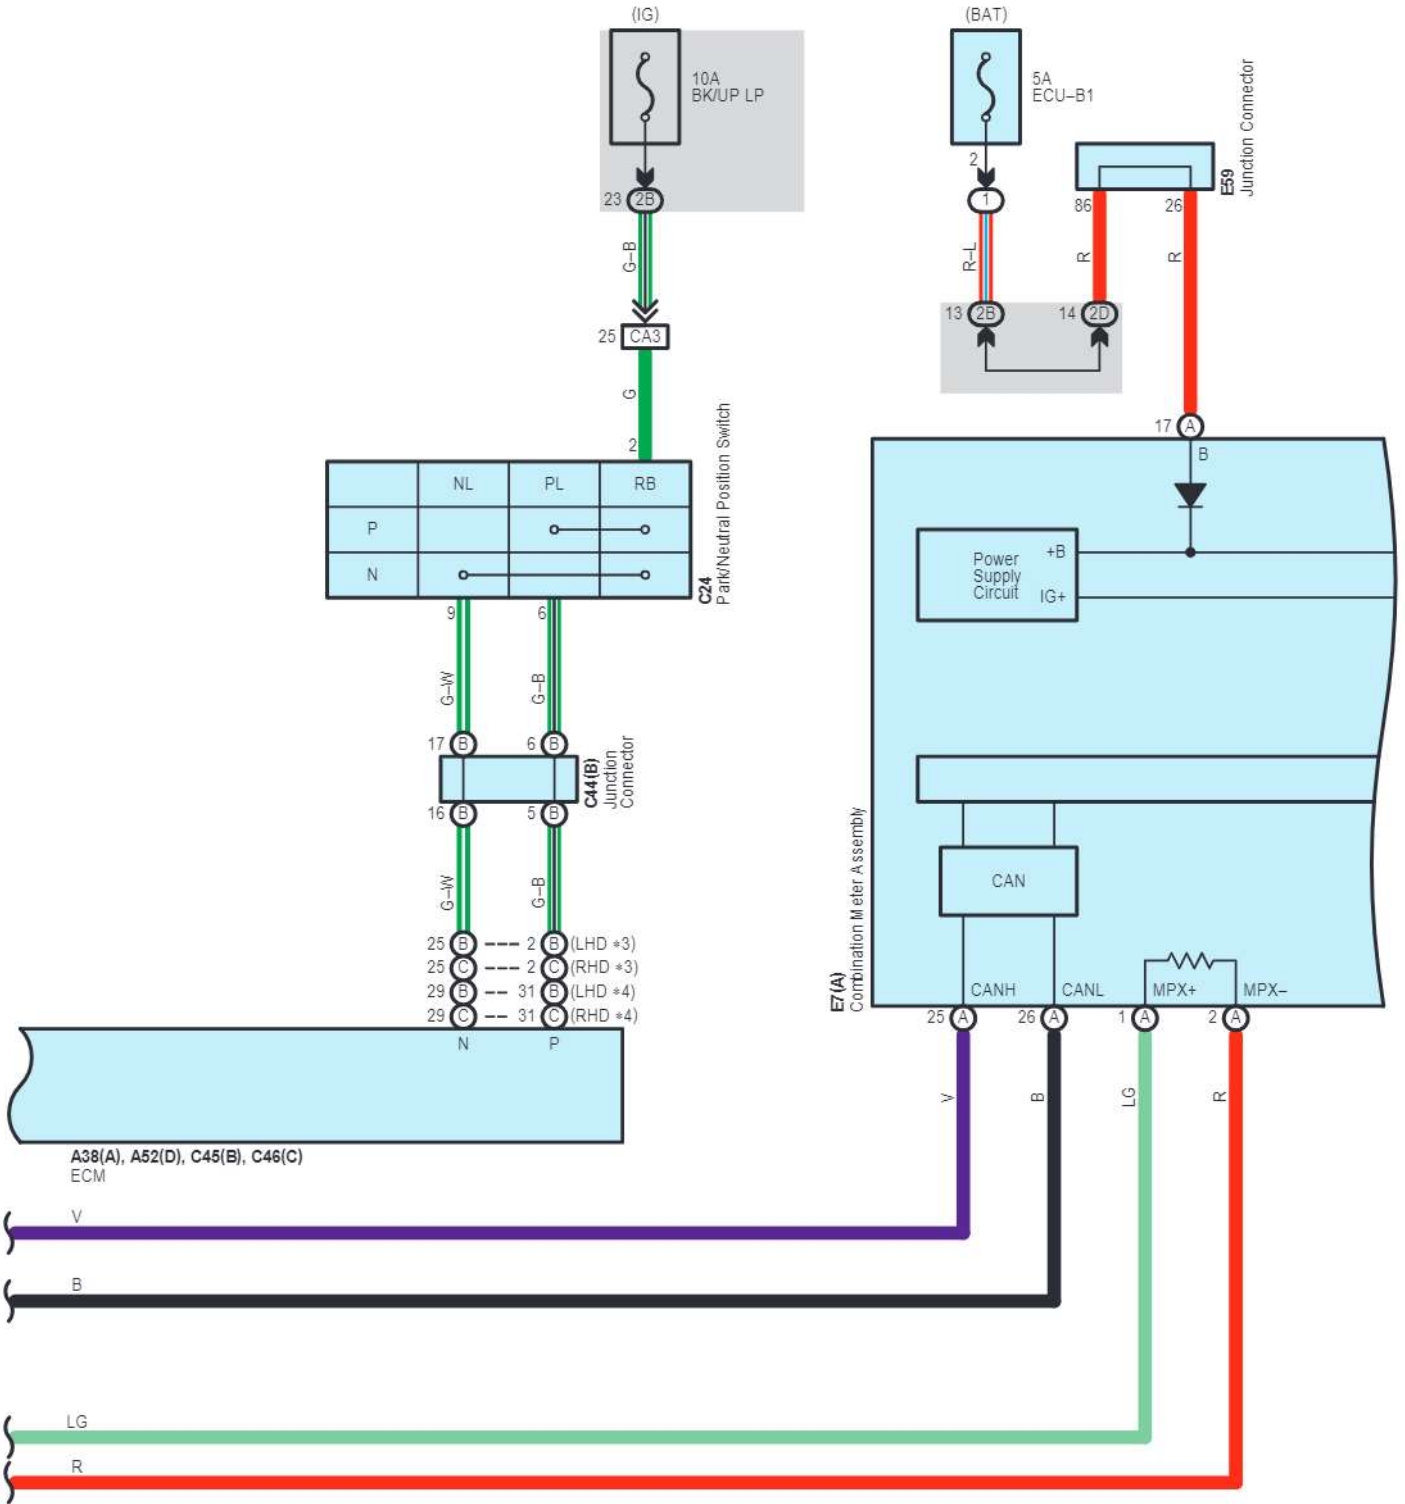

cardiagn.com