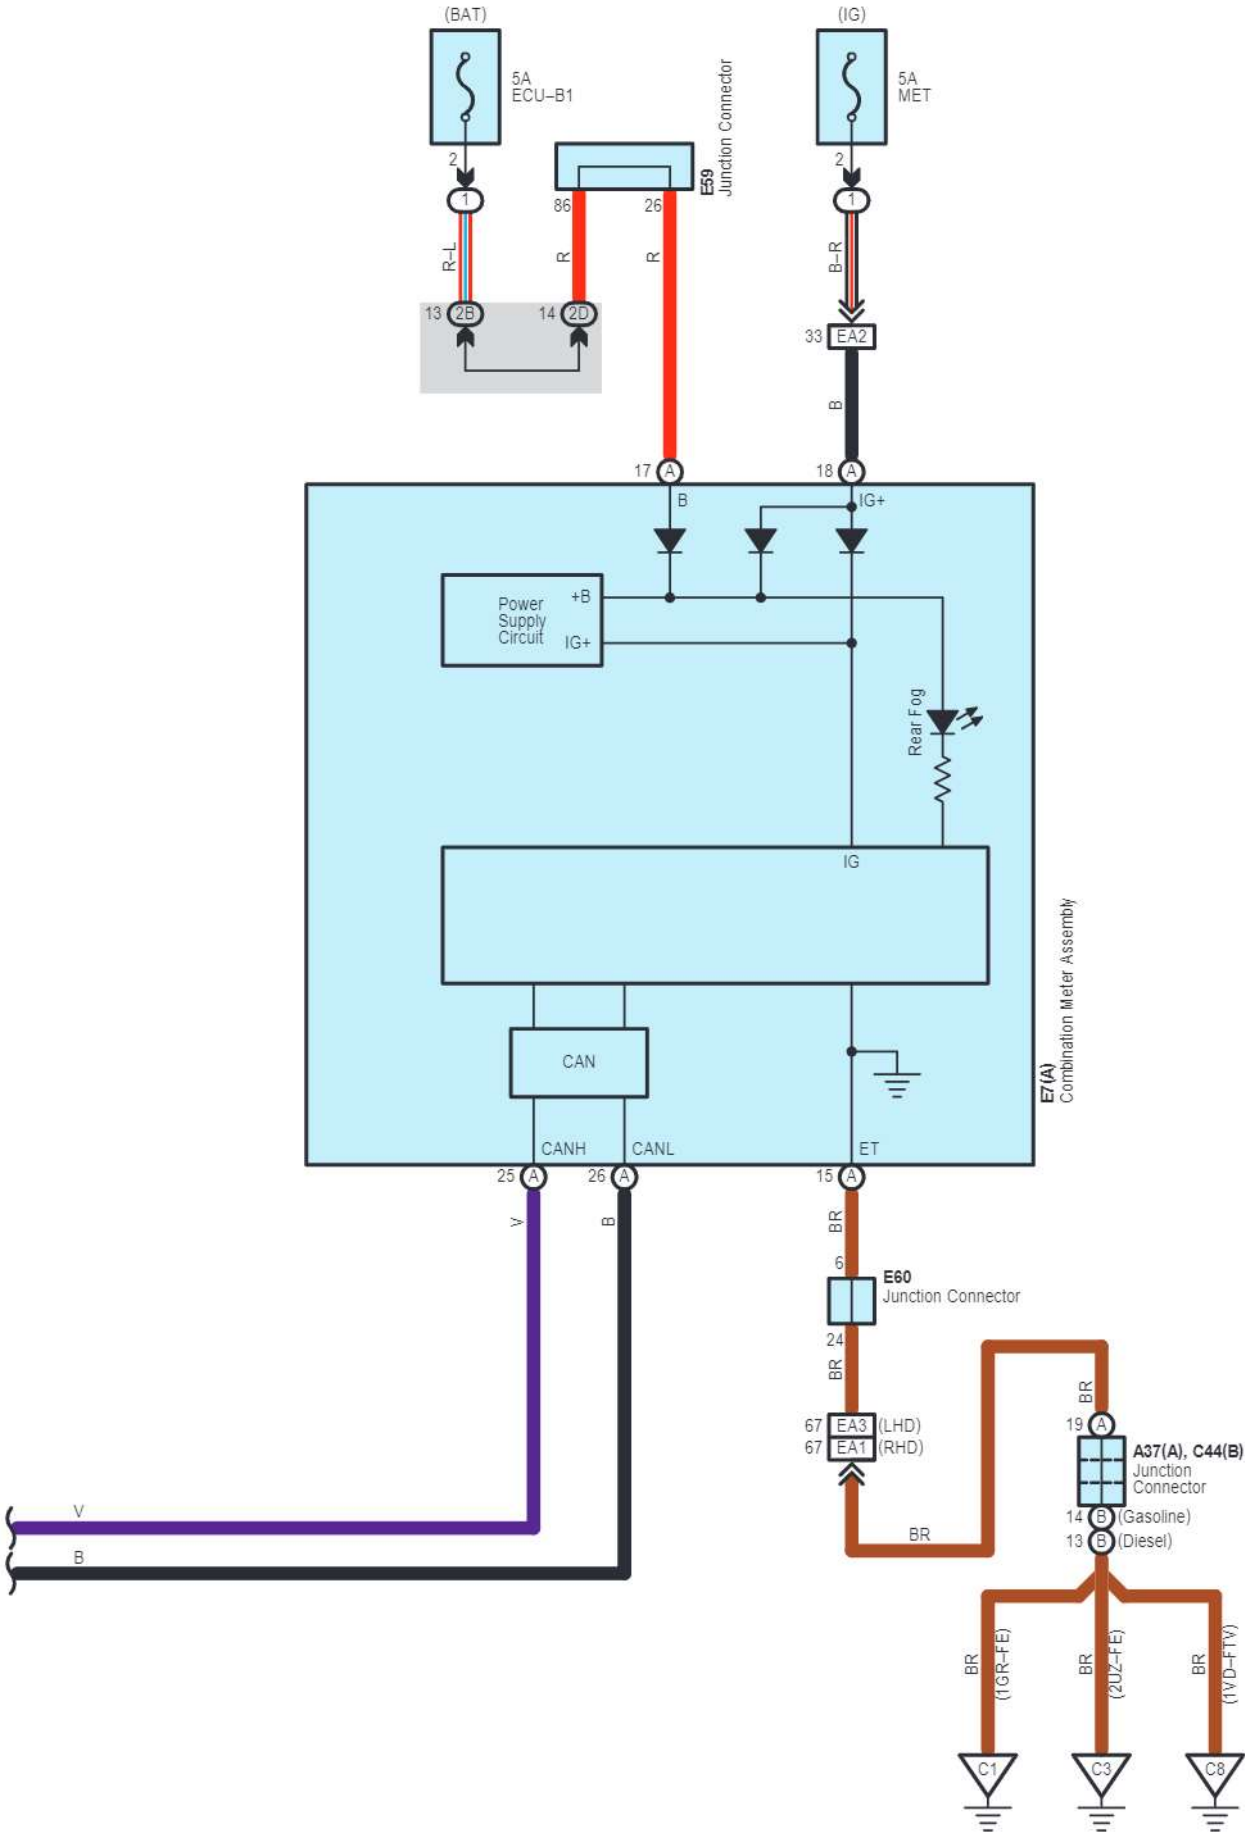

Rear Fog Light

cardiagn.com