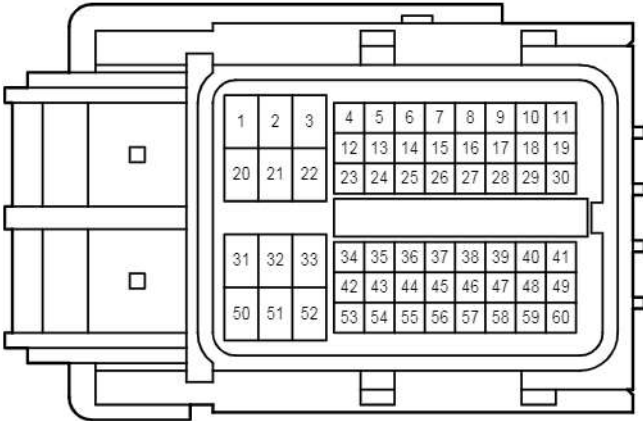

Combination Meter

A 38
Black

cardiagn.com