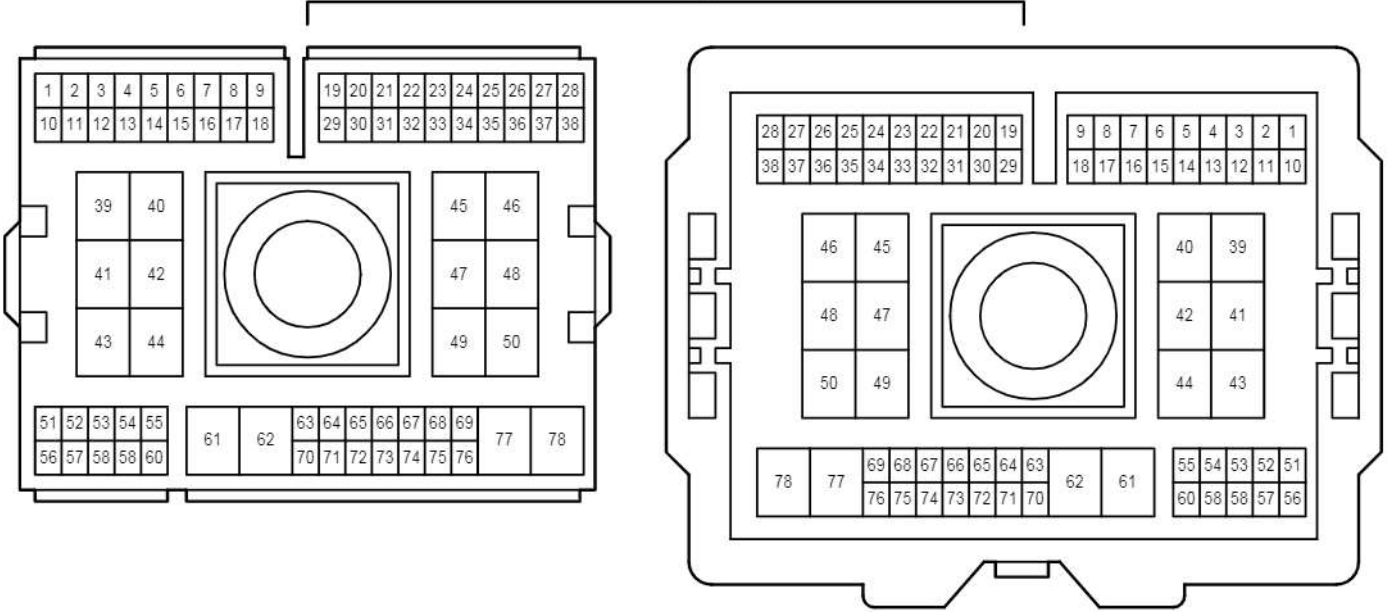

E 86
White

Double Locking

EA1
White

EA2

White

Gray

Double Locking

EA3
White