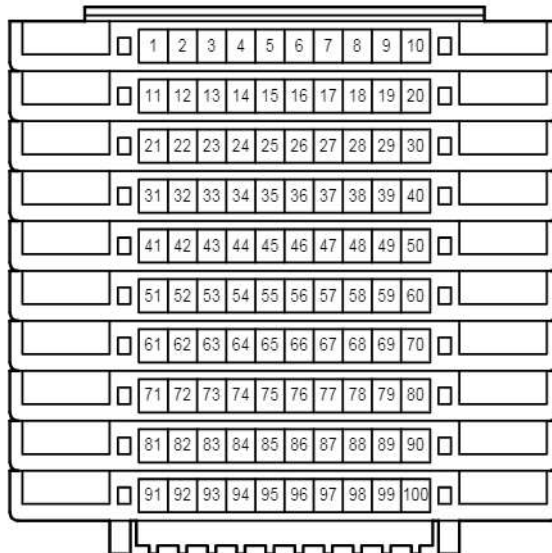

E 18

Black

E 58

E 59

E 61

Interior Light

cardiagn.com

Interior Light