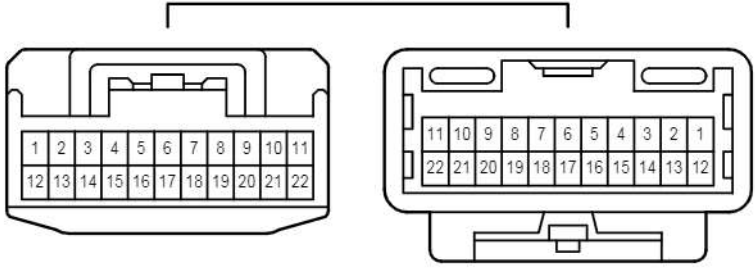

Remote Control Mirror <w/ Retractor>

IE4
Gray

cardiagn.com