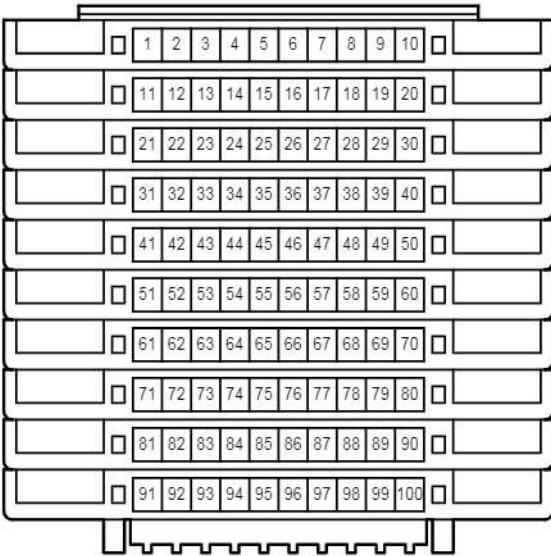

Seat Heater <Rear>

E 59

cardiagn.com