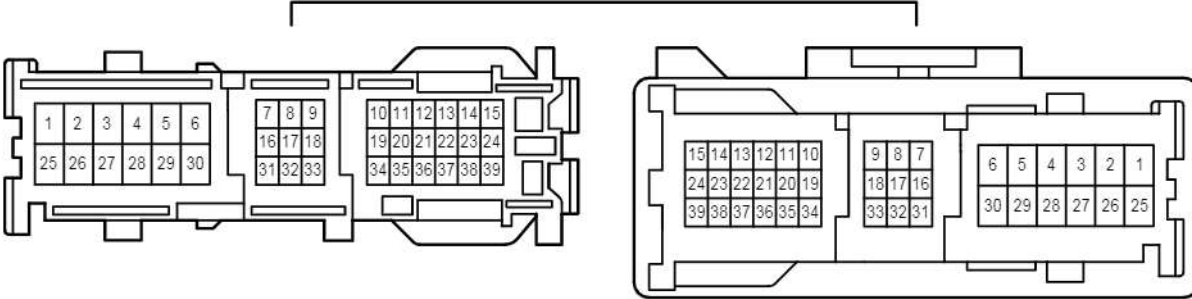

Back-Up Light

CA3
White

cardiagn.com