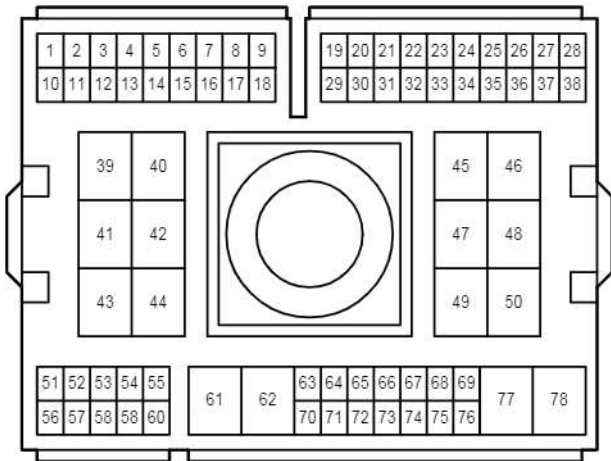

E 86
White

Double Locking

EA1
White

EA2

White

Gray

Double Locking

EA3
White