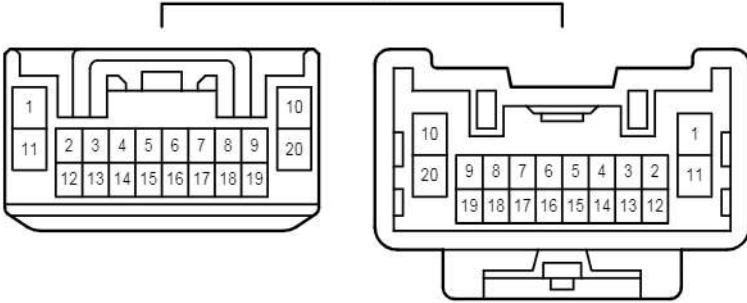

KL1
White

RE2
Blue

SK1
White

SK2
Blue

VE1
White

eA1
White

Electric Tension Reducer

E 58