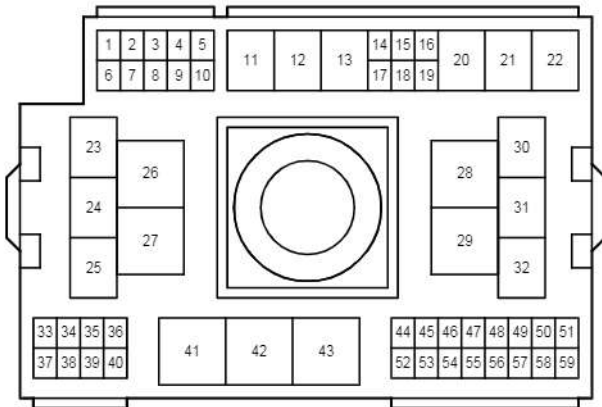

E 86
White

Double Locking

EA1
White

EA2

White

Gray

Double Locking

EA3
White