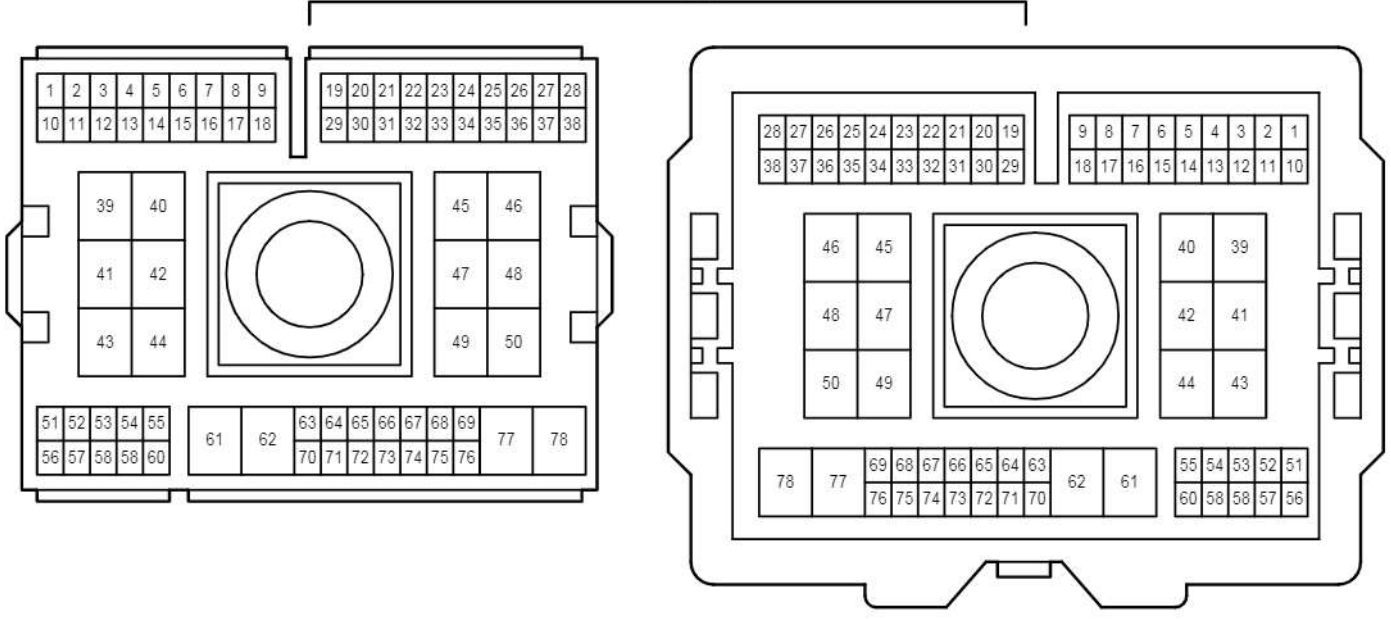

Door Lock Control

EK2
White