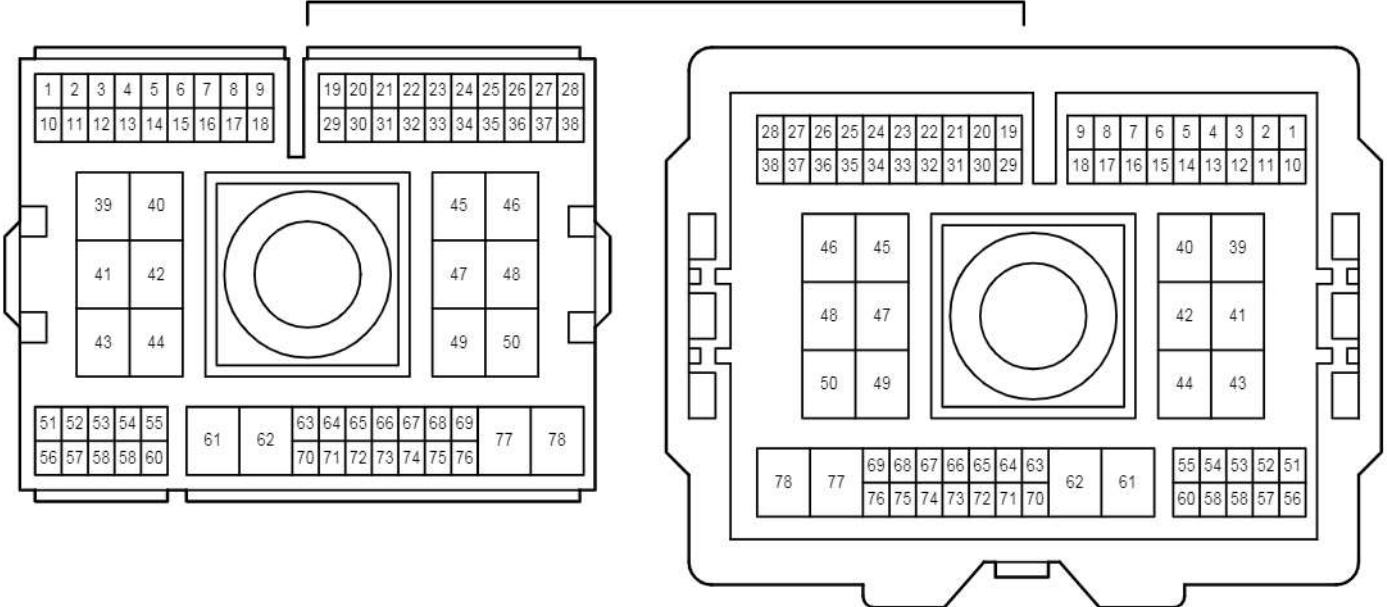

Back-Up Light

EA1
White

cardiagn.com