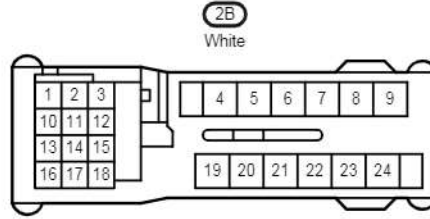

L 27
Yellow

L 33
Gray

L 38
Yellow

S 1
Black

cardiagn.com

Door Lock Control

EA2

EE1
White