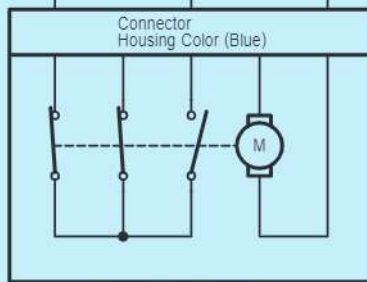

z53(D)
A/C Blower Assembly

cardiagn.com

E35(A), E36(B), E81(C), z53(D), z54(E)
A/C Amplifier Assembly

BUS G 8 D --- BUS 9 D --- B BUS 10 D (*1)

Damper Servo Motor
(Mode Def Control)(RHD)

Damper Servo Motor
(Mode Control LH)(LHD)
Damper Servo Motor
(Mode Control RH)(RHD)