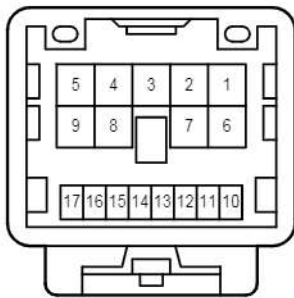

Back-Up Light

EK1

White

Blue

SK1

White