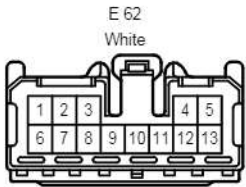

Headlight Beam Level Control