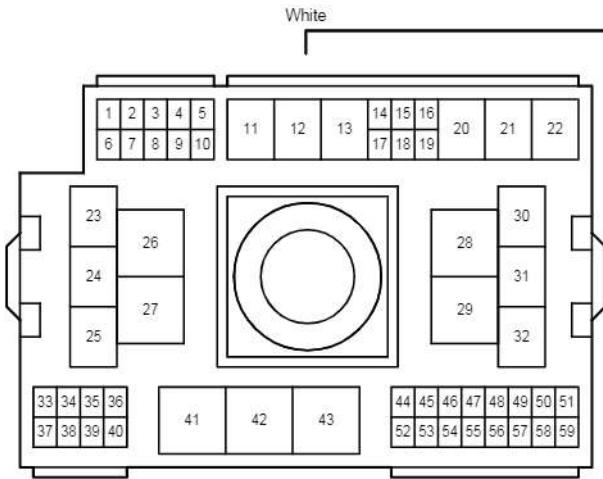

L 27
Yellow

L 33
Gray

L 38
Yellow

S 1
Black

cardiagn.com

Door Lock Control

EA2

EE1
White