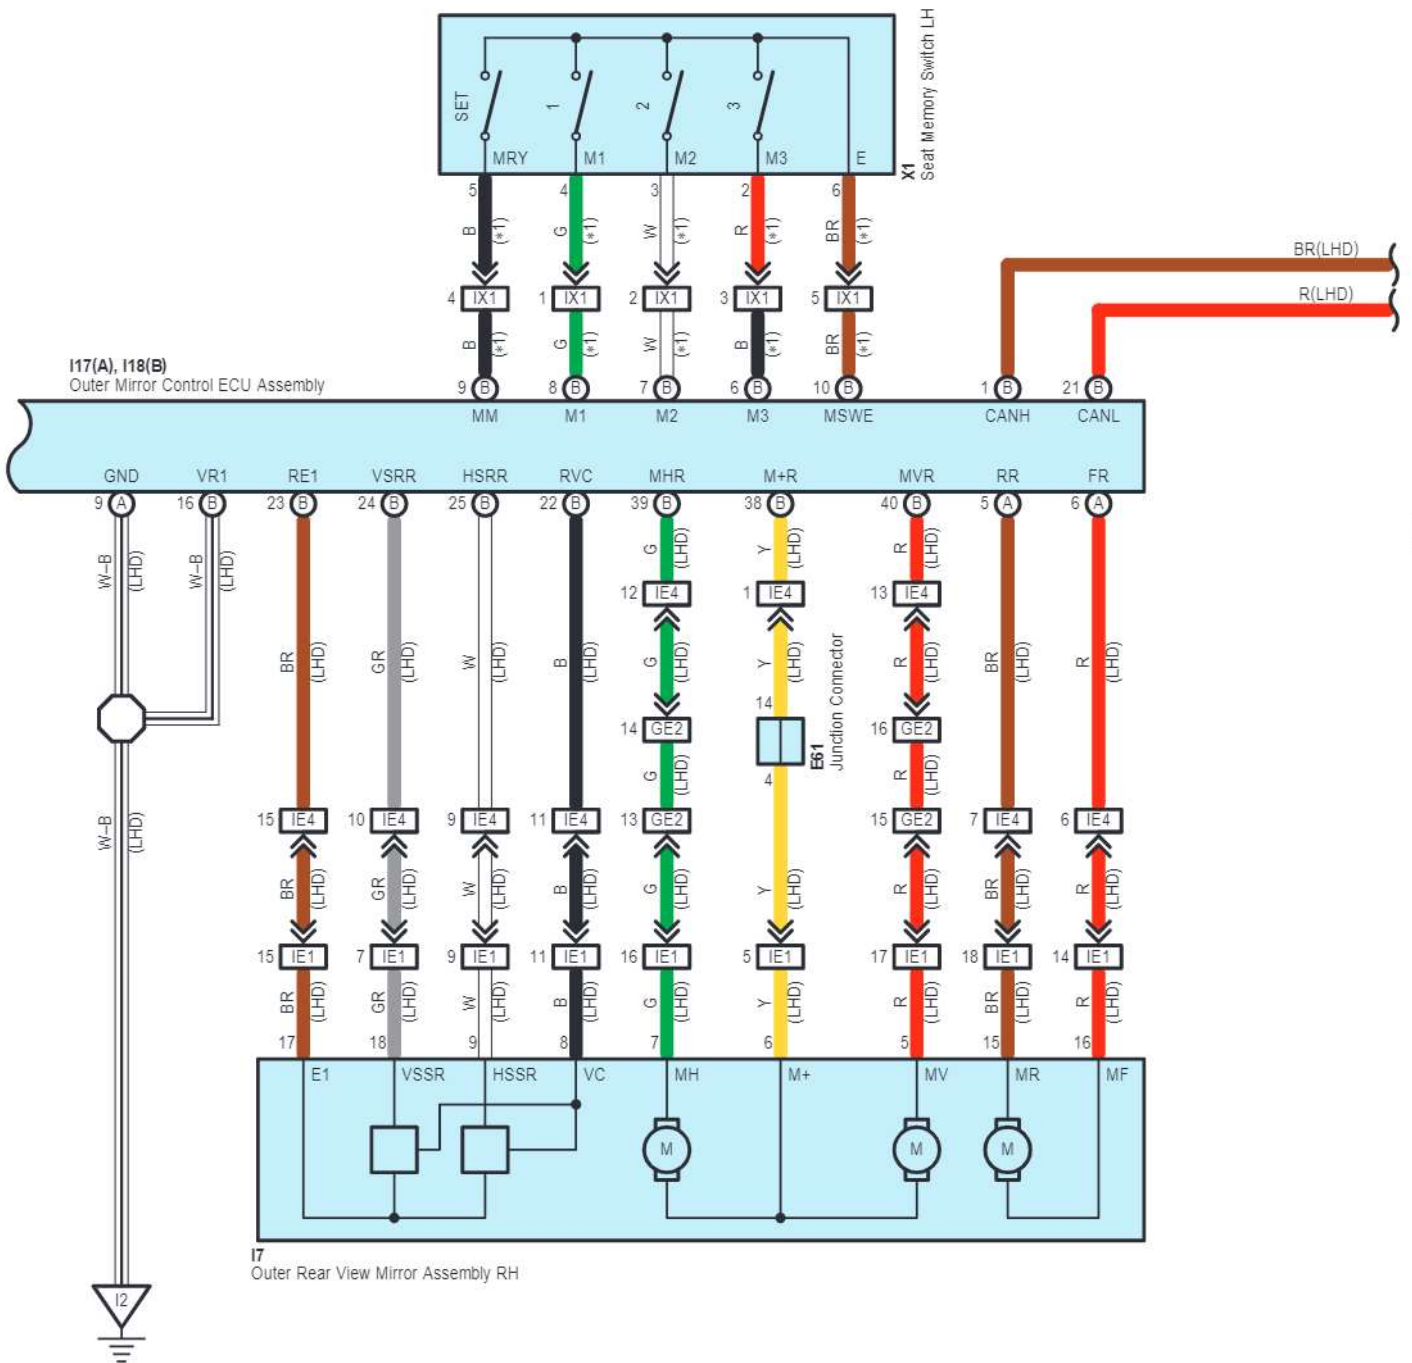

Remote Control Mirror <w/ Retractor>

E1(A), E2(B), E3(C)
Main Body ECU

* 1 : LHD w/ Seat Position Memory

cardiagn.com