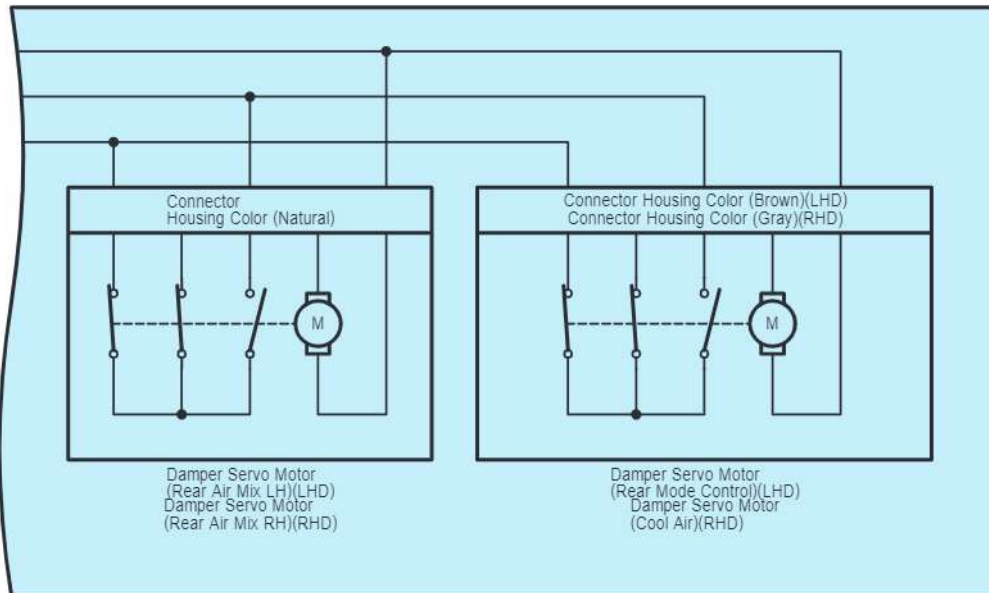

* 1 : w/ Rear A/C

E35(A), E36(B), E81(C), z53(D), z54(E)
A/C Amplifier Assembly

z53(D)
A/C Blower Assembly