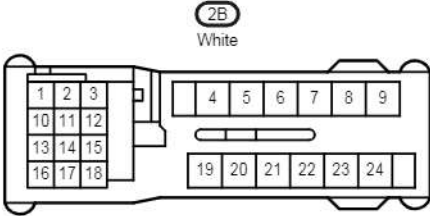

Automatic Light Control , Light Auto Turn Off System

EA2

White

Gray