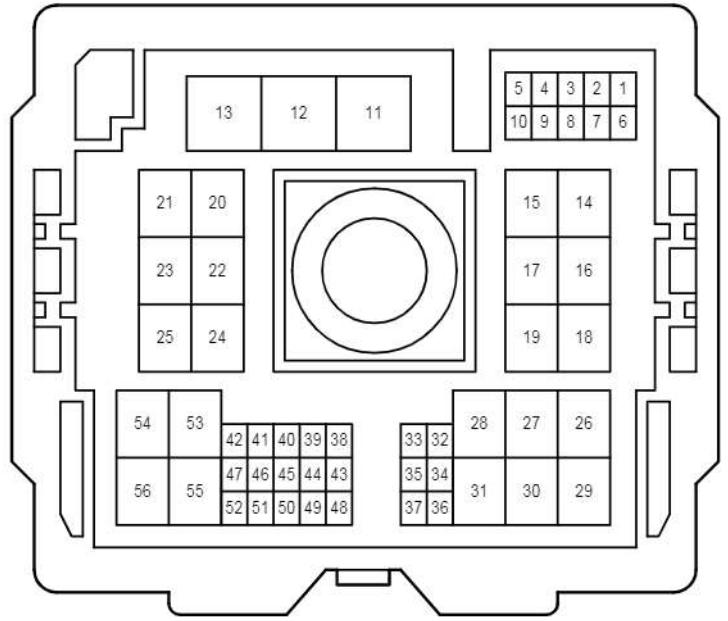

Seat Heater <Front>

EK1

White

Blue

EL1

White