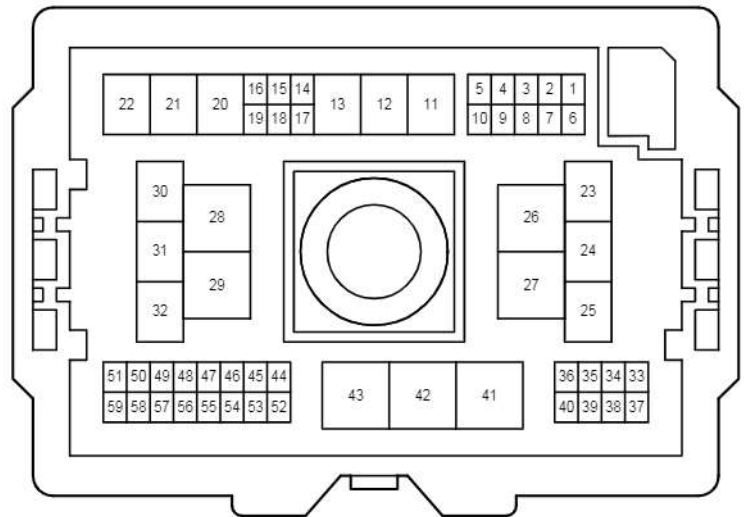

E 62
White

E 67
White

Automatic Light Control , Light Auto Turn Off System

EA2

White

Gray

cardiagn.com

cardiagn.com