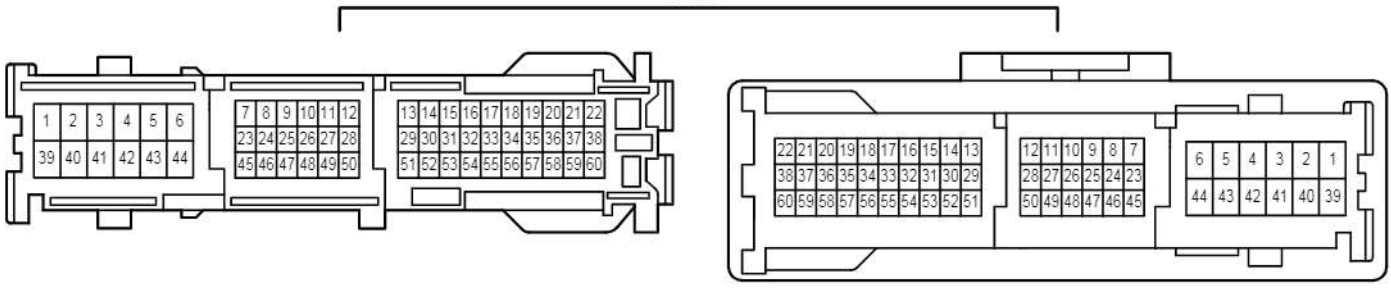

NK1
White

cardiagn.com