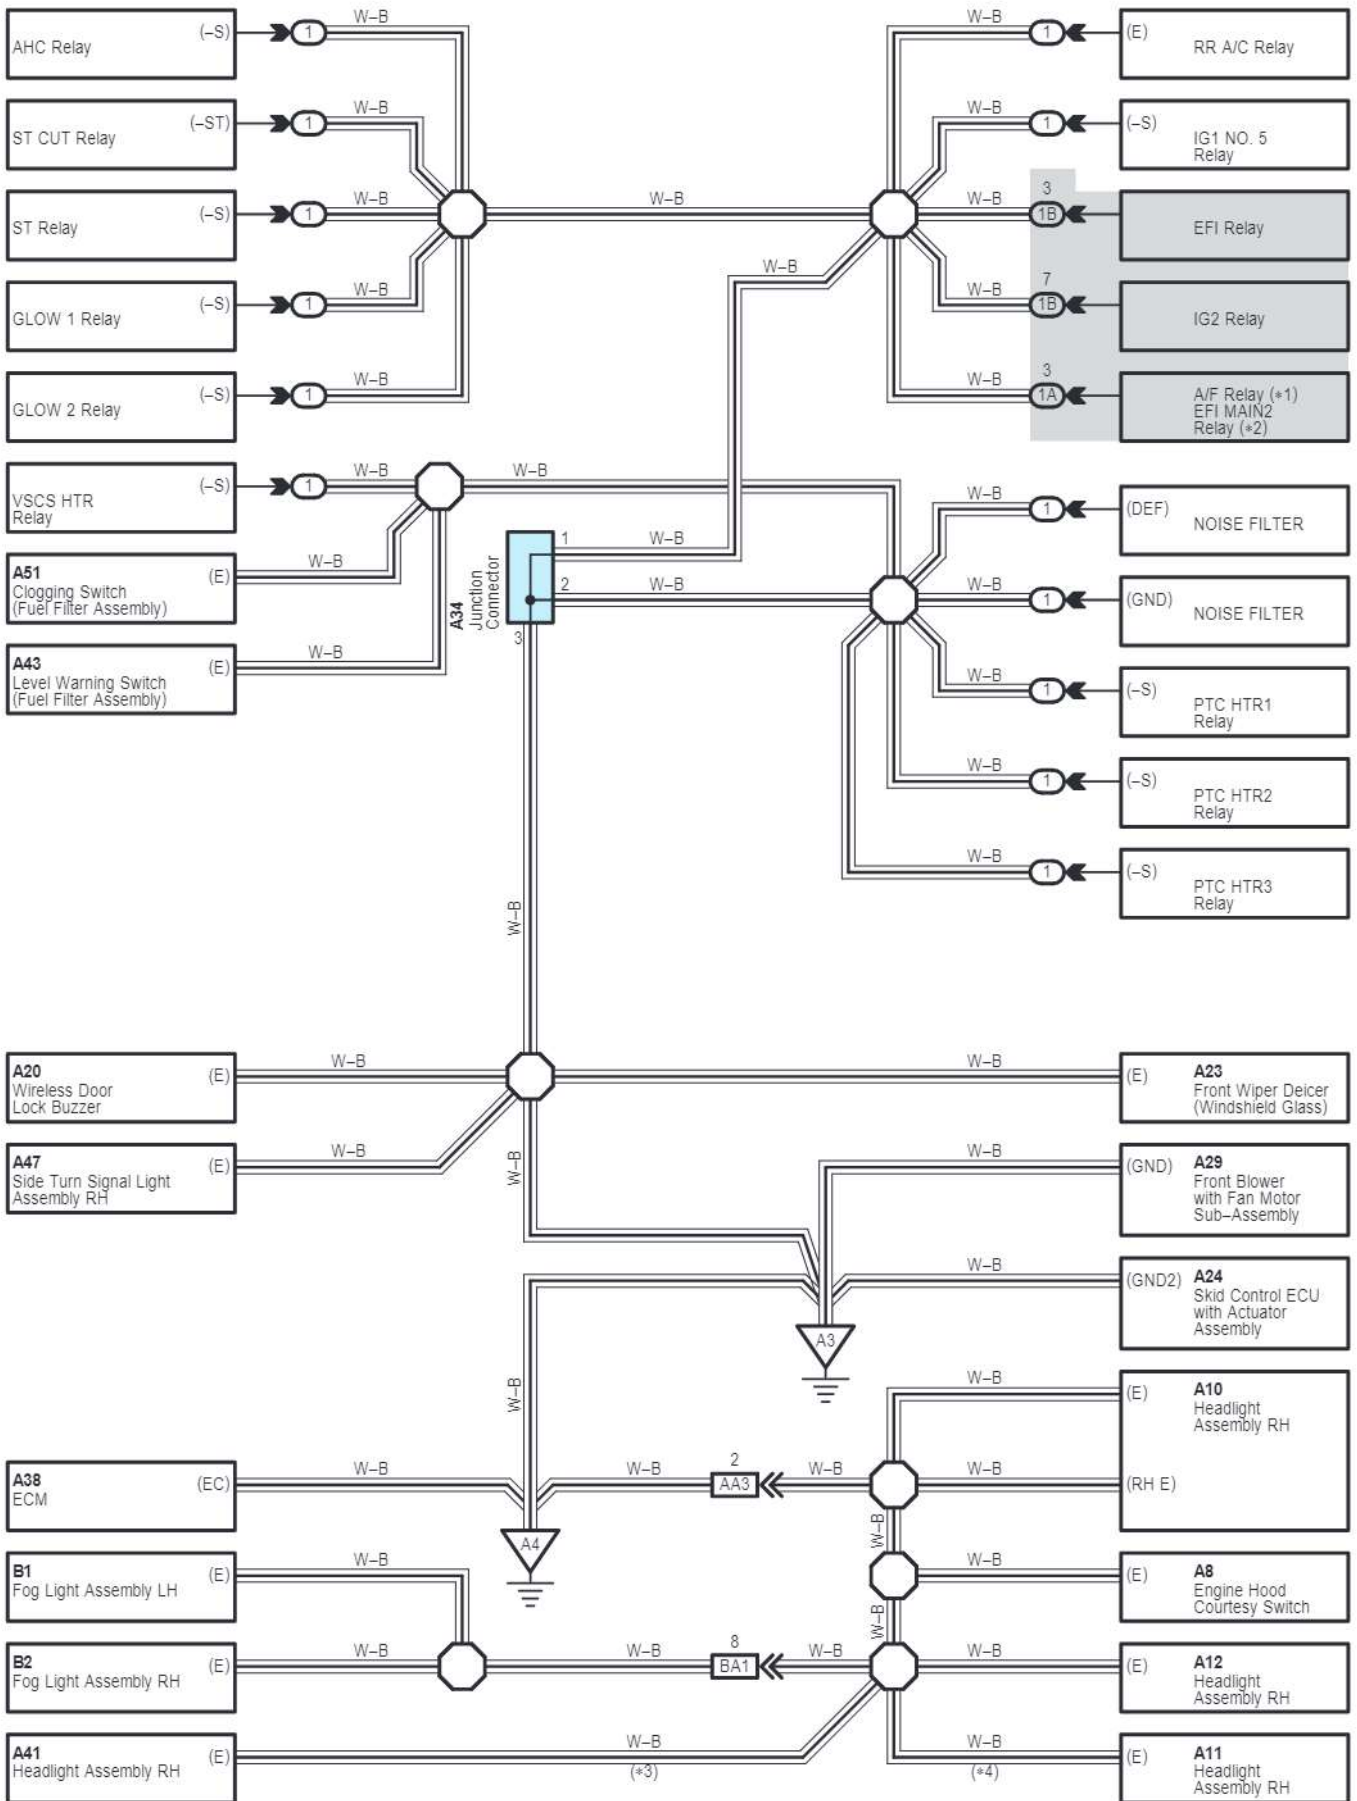

Ground Point <LHD>

cardiagn.com