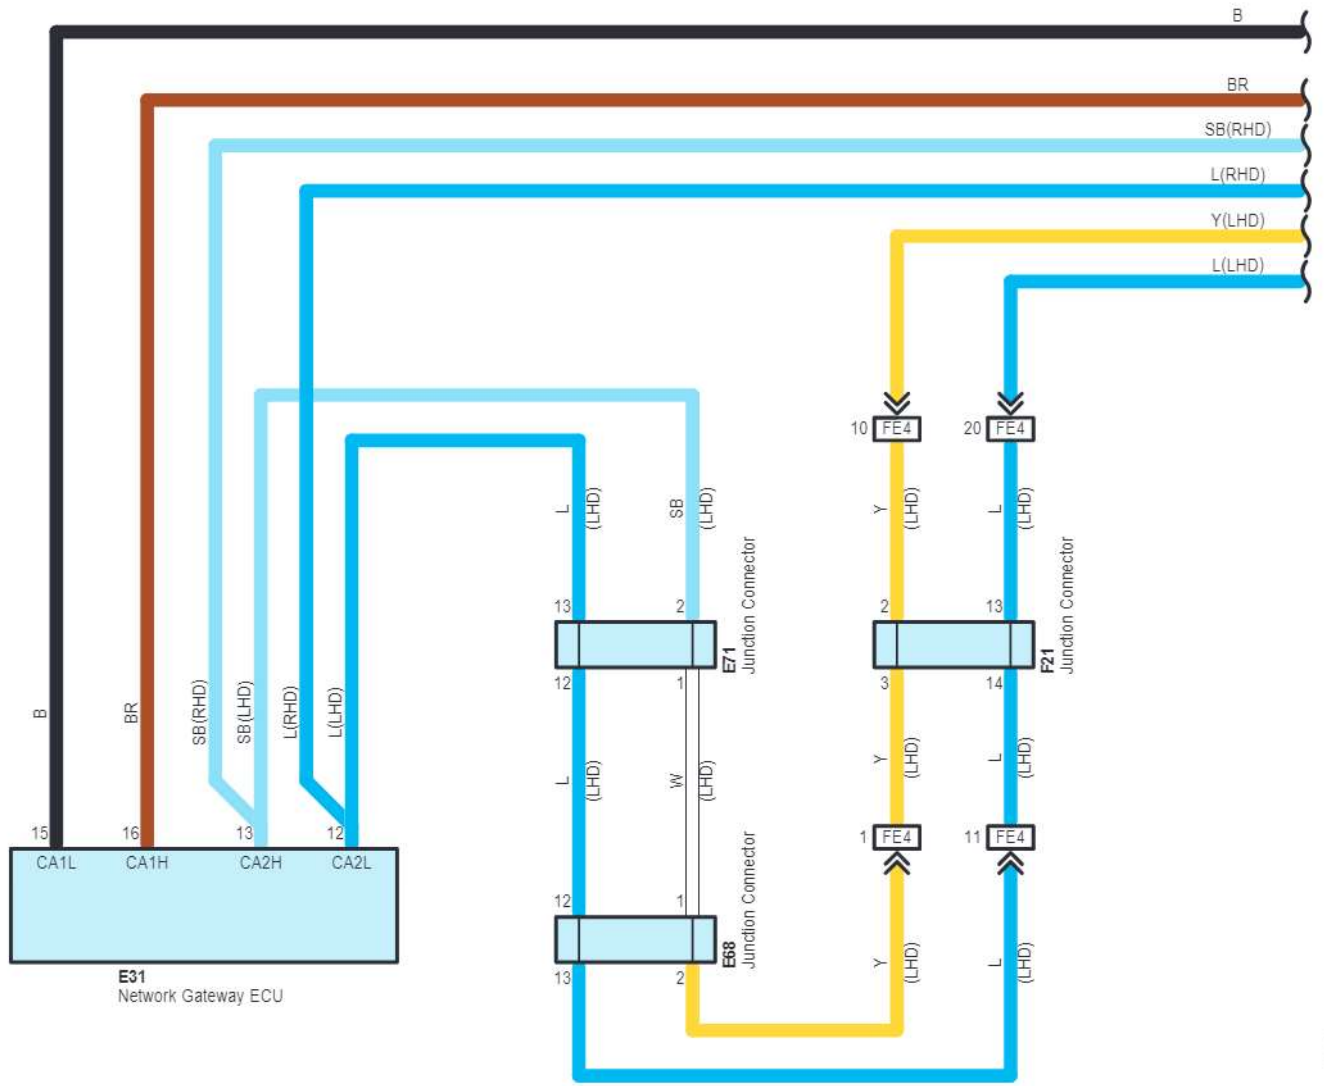

EK1

White

Blue

SK1

White

Seat Belt Warning

Seat Belt Warning

* 1 : w/ Curtain Shield Airbag
 * 2 : w/o Curtain Shield Airbag