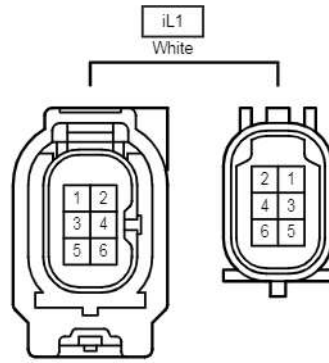

Automatic Light Control , Light Auto Turn Off System

cardiagn.com

Automatic Light Control , Light Auto Turn Off System

E1(A), E2(B), E3(C)
Main Body ECU

cardiagn.com

Automatic Light Control , Light Auto Turn Off System