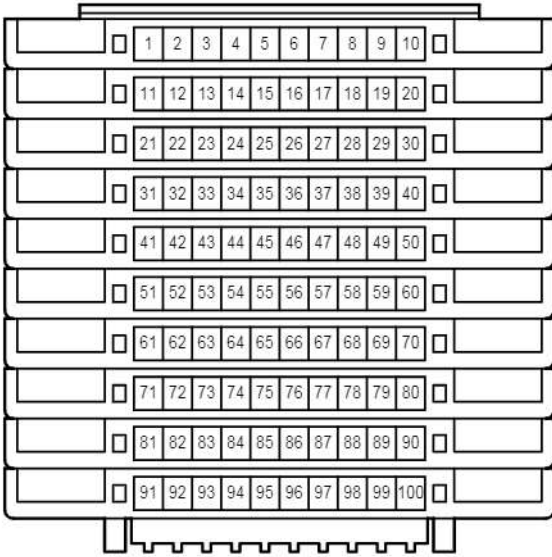

Seat Heater <Front>

Seat Heater <Front>

E 58

E 66
White

V1
White

c 1
White

c 12
White

c 13
White