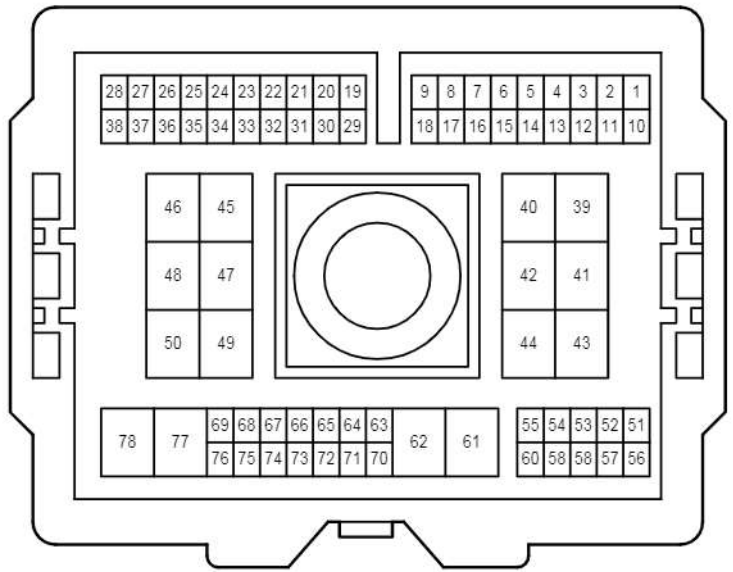

E 86
White

Double Locking

EA1
White

EA2

White

Gray

Double Locking

EA3
White