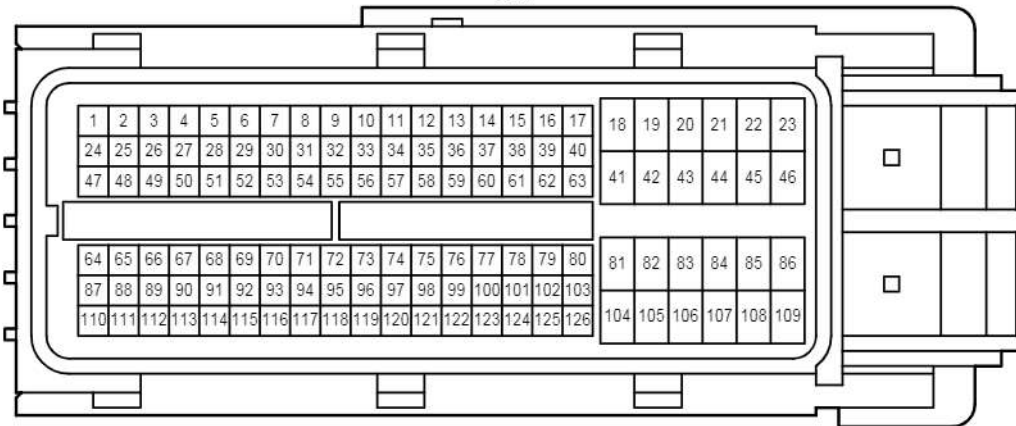

C 46
Black

cardiagn.com