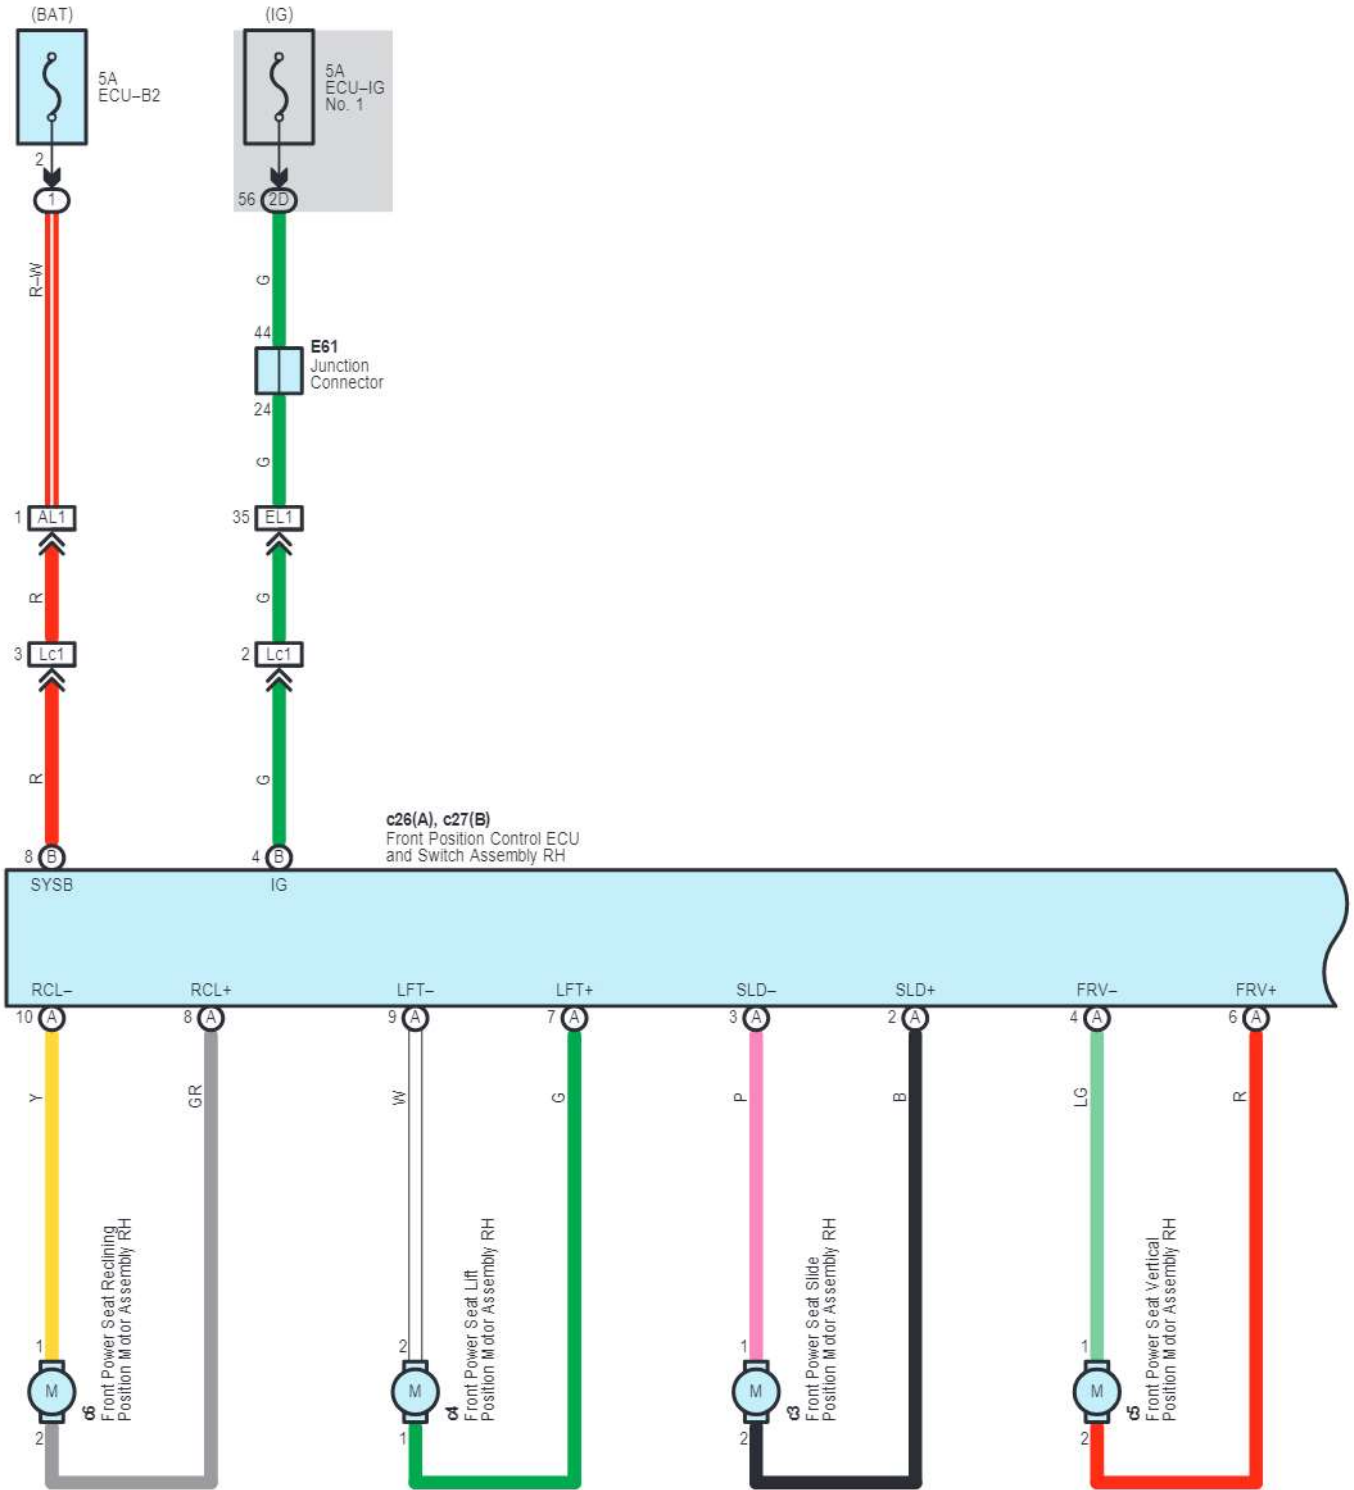

Power Seat <RHD Driver's Seat w/ Seat Position Memory>

cardiagn.com