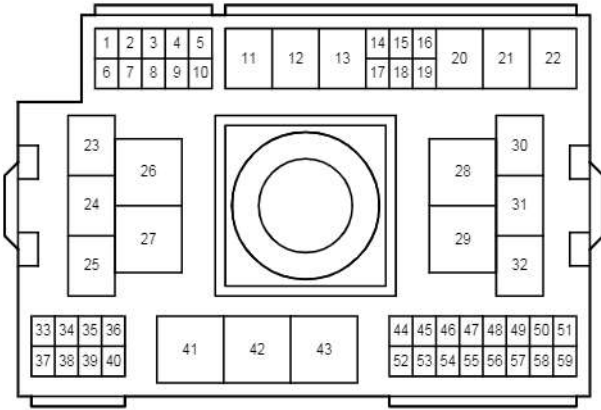

Interior Light

EA2

White

Gray

EK2

White