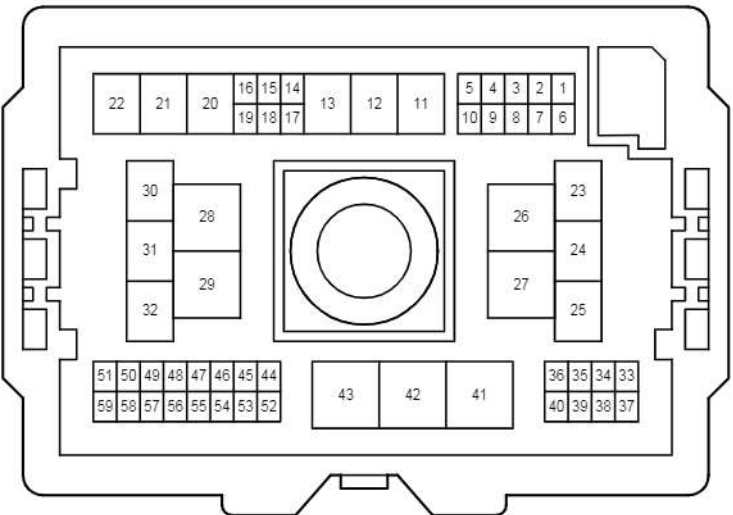

E 86
White

Double Locking

EA1
White

EA2

White

Gray

Double Locking

EA3
White