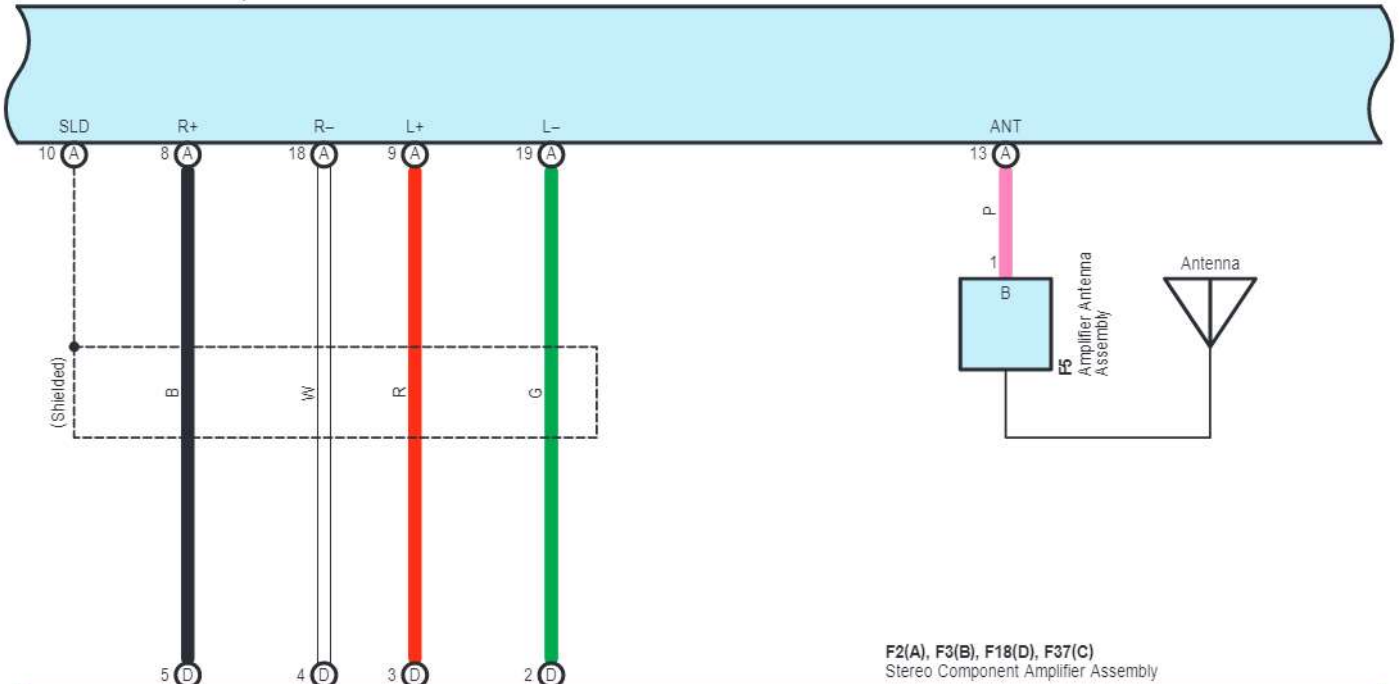

F1(A), F19(B), F23(C), F25(D)
Radio Receiver Assembly