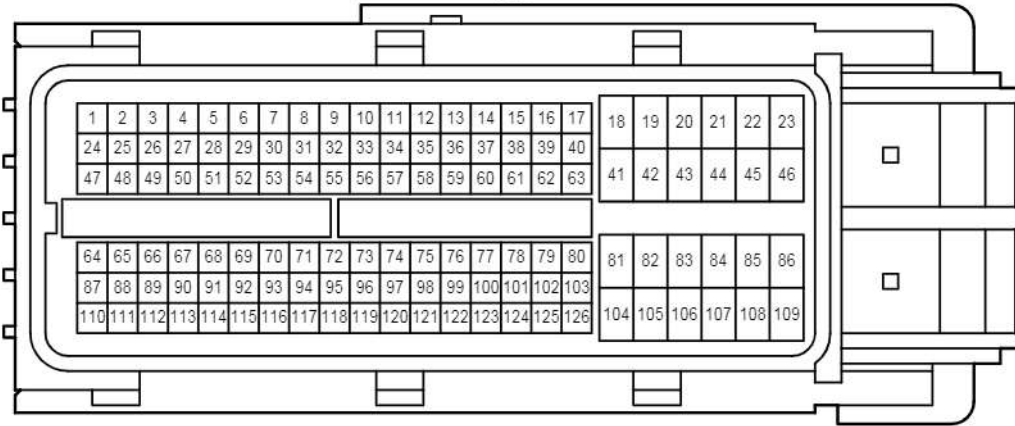

C 46
Black

E 1
White

E 2
White

E 3
White

E 59

E 60

Remote Control Mirror <w/ Retractor>

E 61