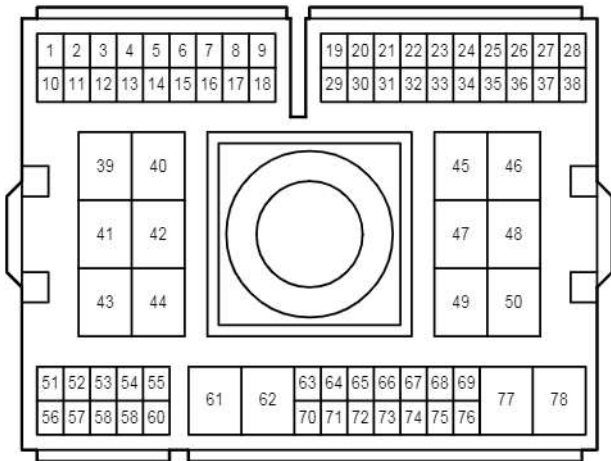

EA1
White

EA2

White

Gray