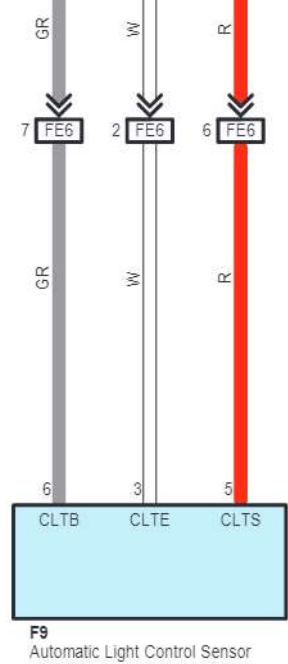

Automatic Light Control , Light Auto Turn Off System

E1(A), E2(B), E3(C)
Main Body ECU

* 1 : LHD, RHD Headlight Dimmer Switch Assembly LH Side Type
* 2 : RHD Headlight Dimmer Switch Assembly RH Side Type