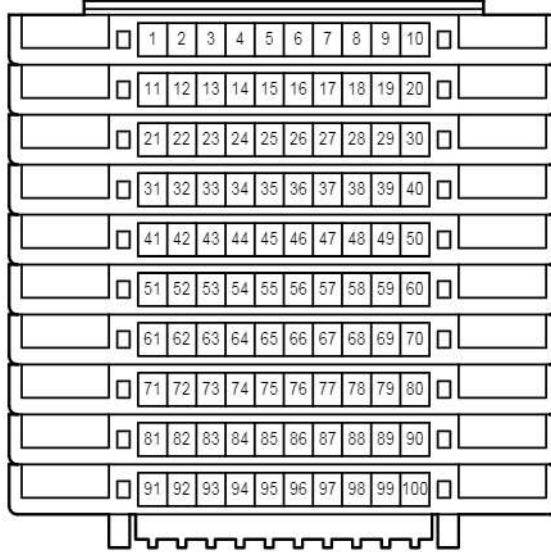

E 18

Black

E 58

E 59

E 61

Interior Light

cardiagn.com

Interior Light