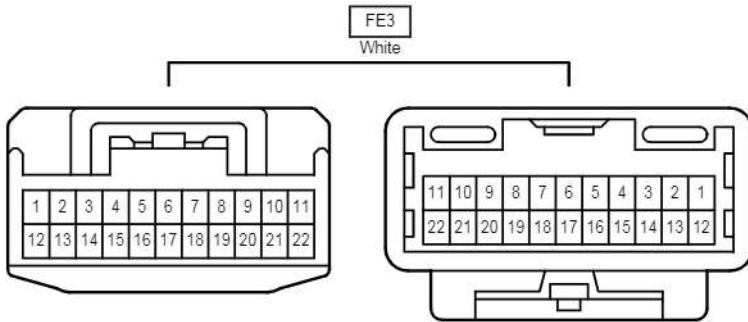

Double Locking