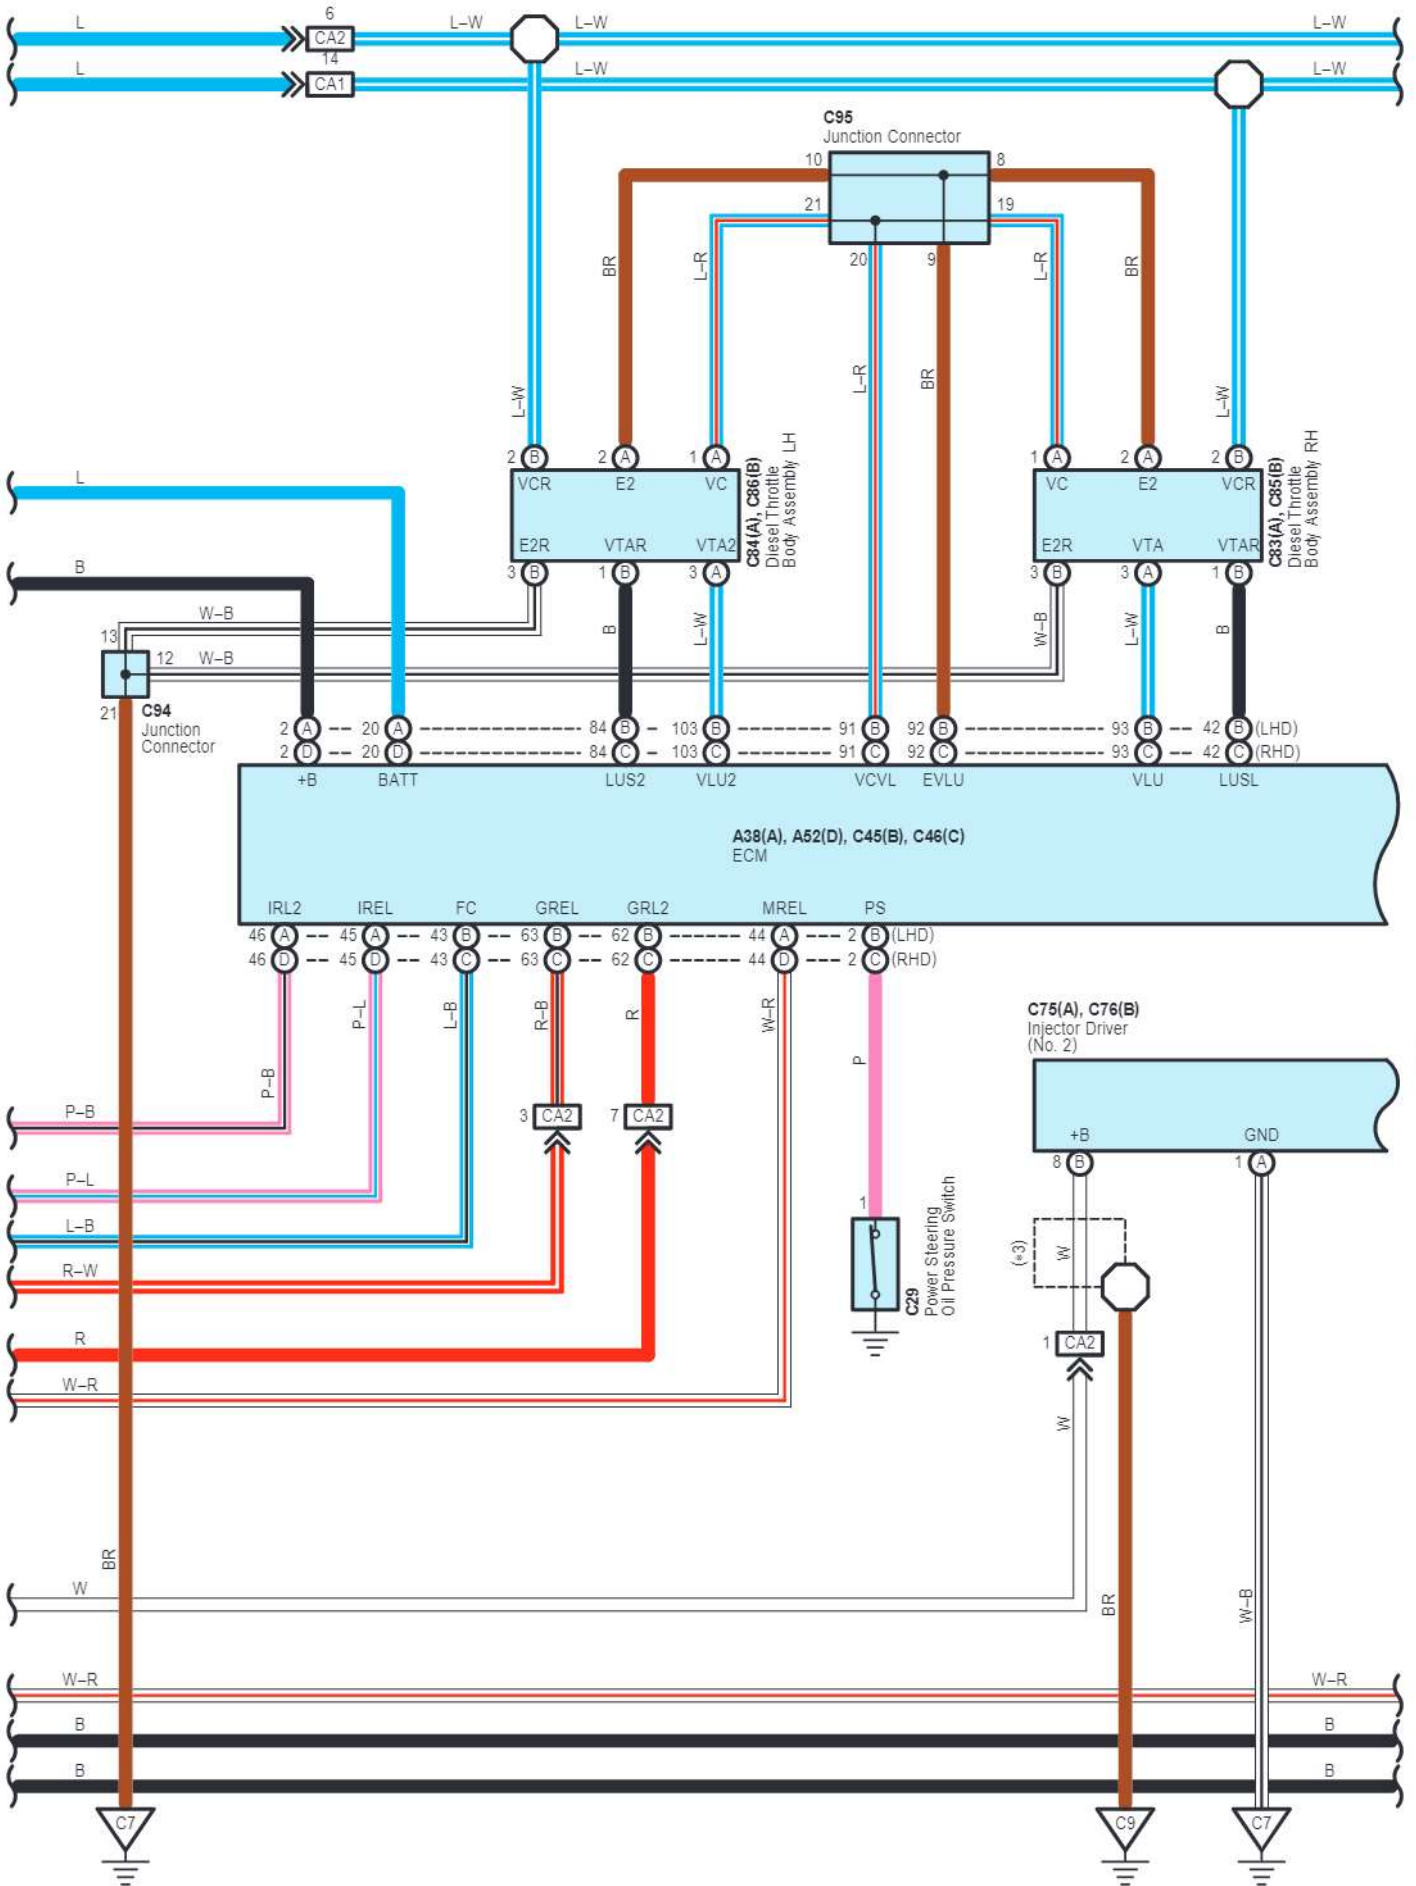

VE1
White

eA1
White

cardiagn.com

cardiagn.com

Cruise Control <1VD-FTV> , ECT and A/T Indicator <1VD-FTV> , Engine Control <1VD-FTV>

cardiagn.com

Cruise Control <1VD-FTV> , ECT and A/T Indicator <1VD-FTV> , Engine Control <1VD-FTV>