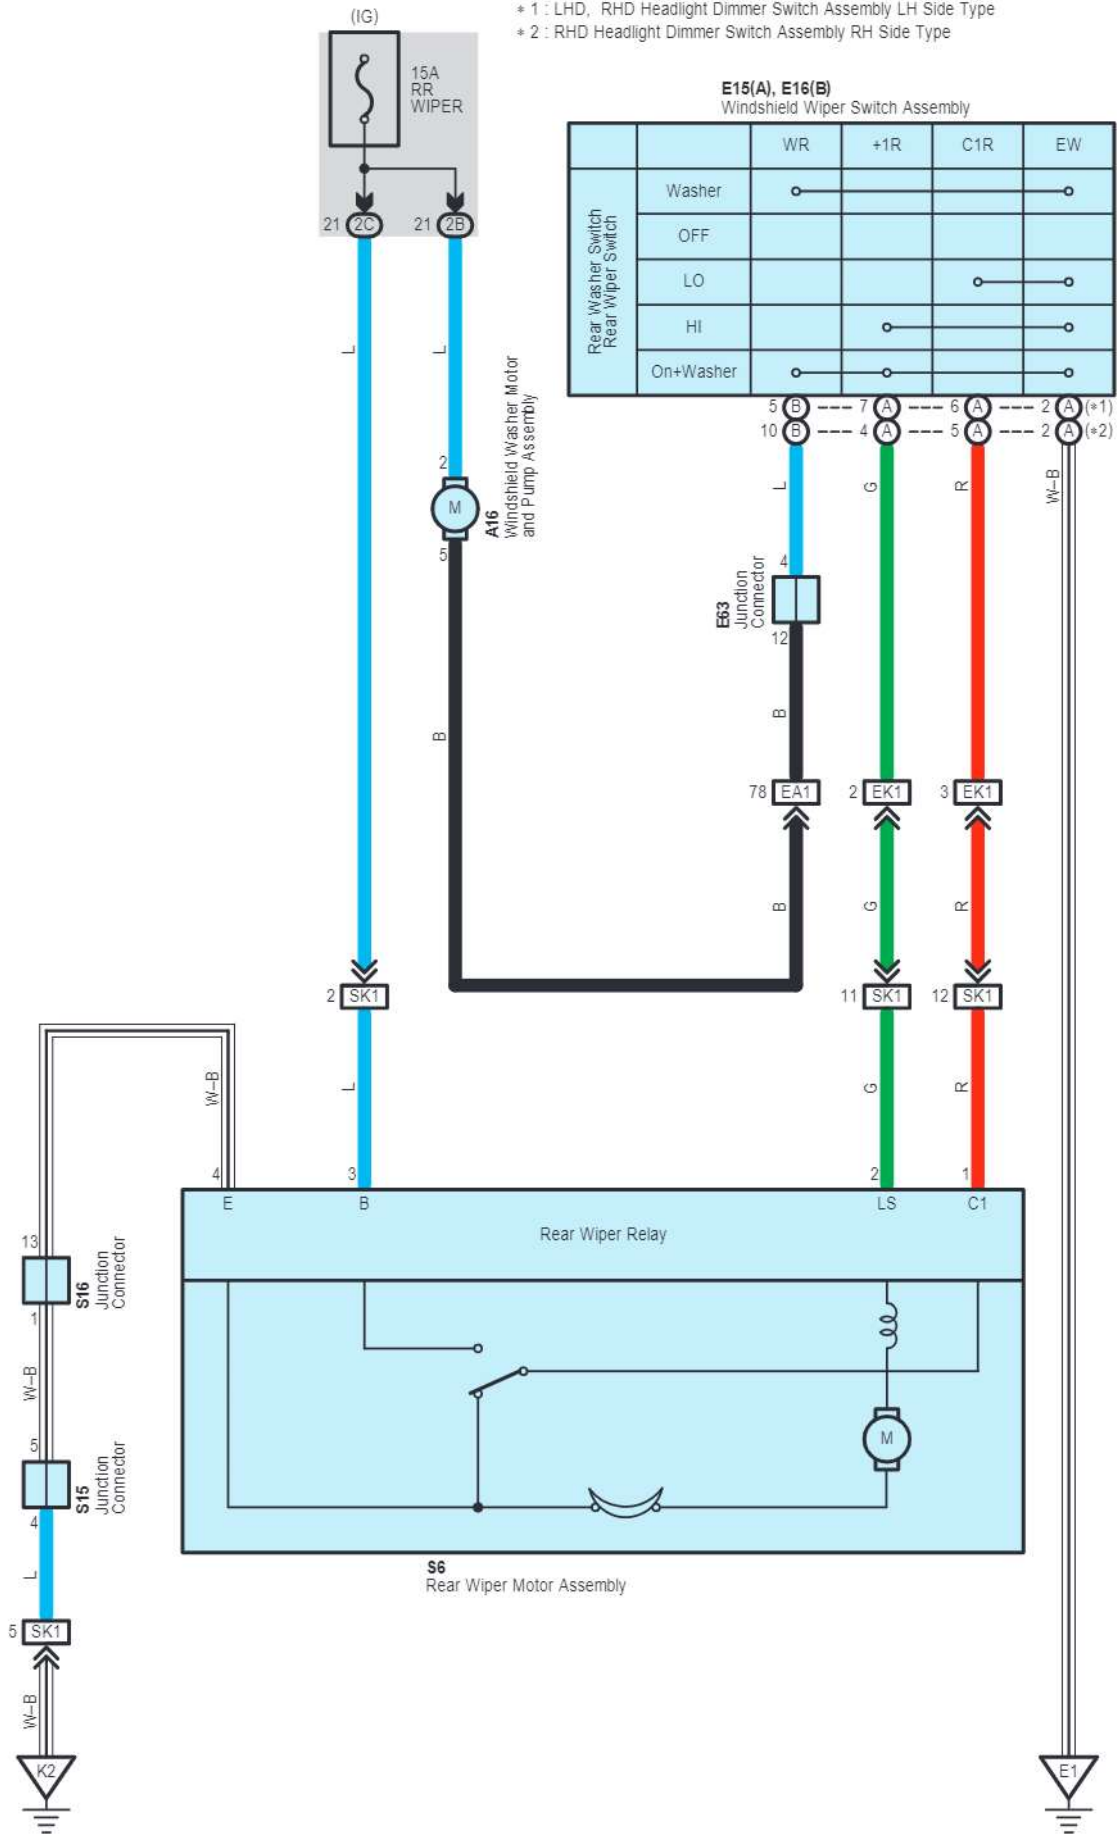

Rear Wiper and Washer

- 1 : LHD, RHD Headlight Dimmer Switch Assembly LH Side Type
- 2 : RHD Headlight Dimmer Switch Assembly RH Side Type