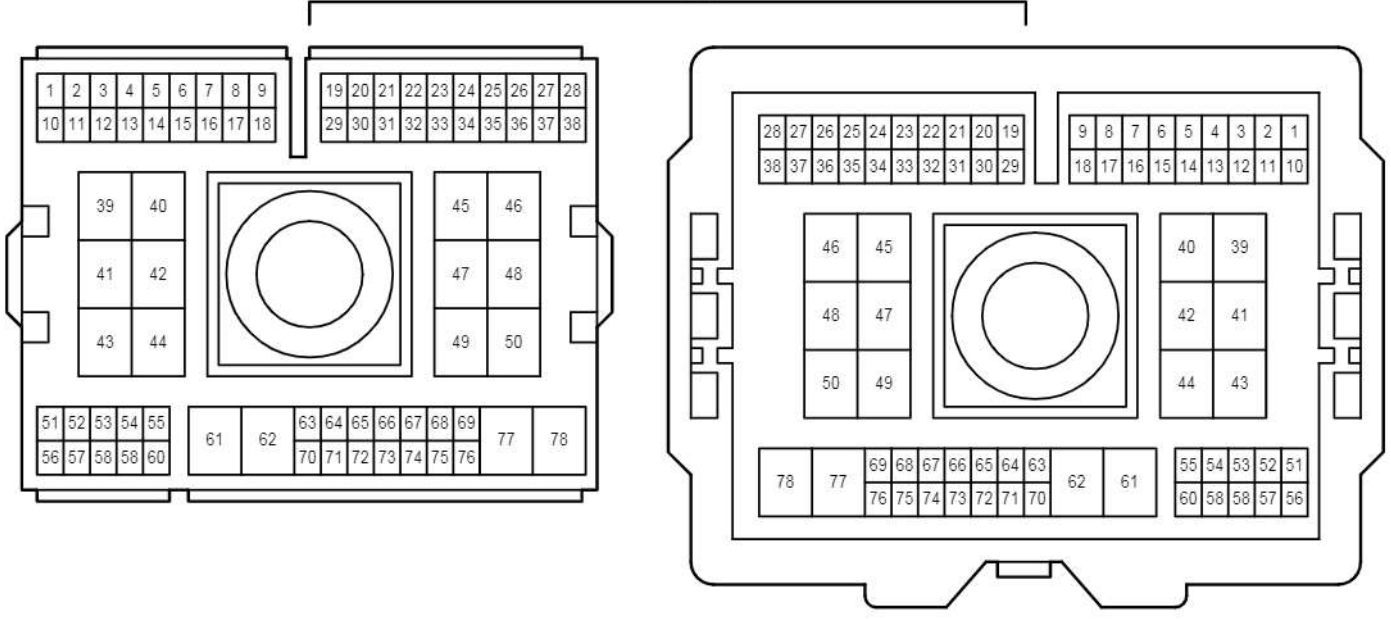

EL1
White

cardiagn.com