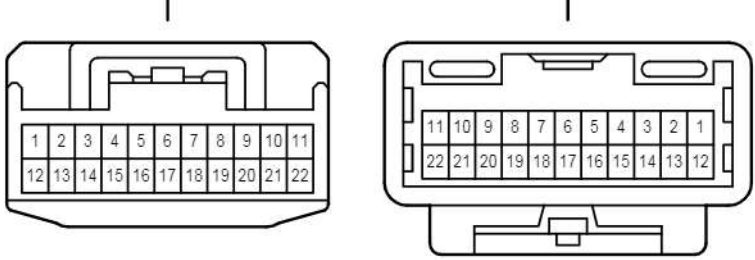

Remote Control Mirror <w/ Retractor>

IE1
Gray

cardiagn.com