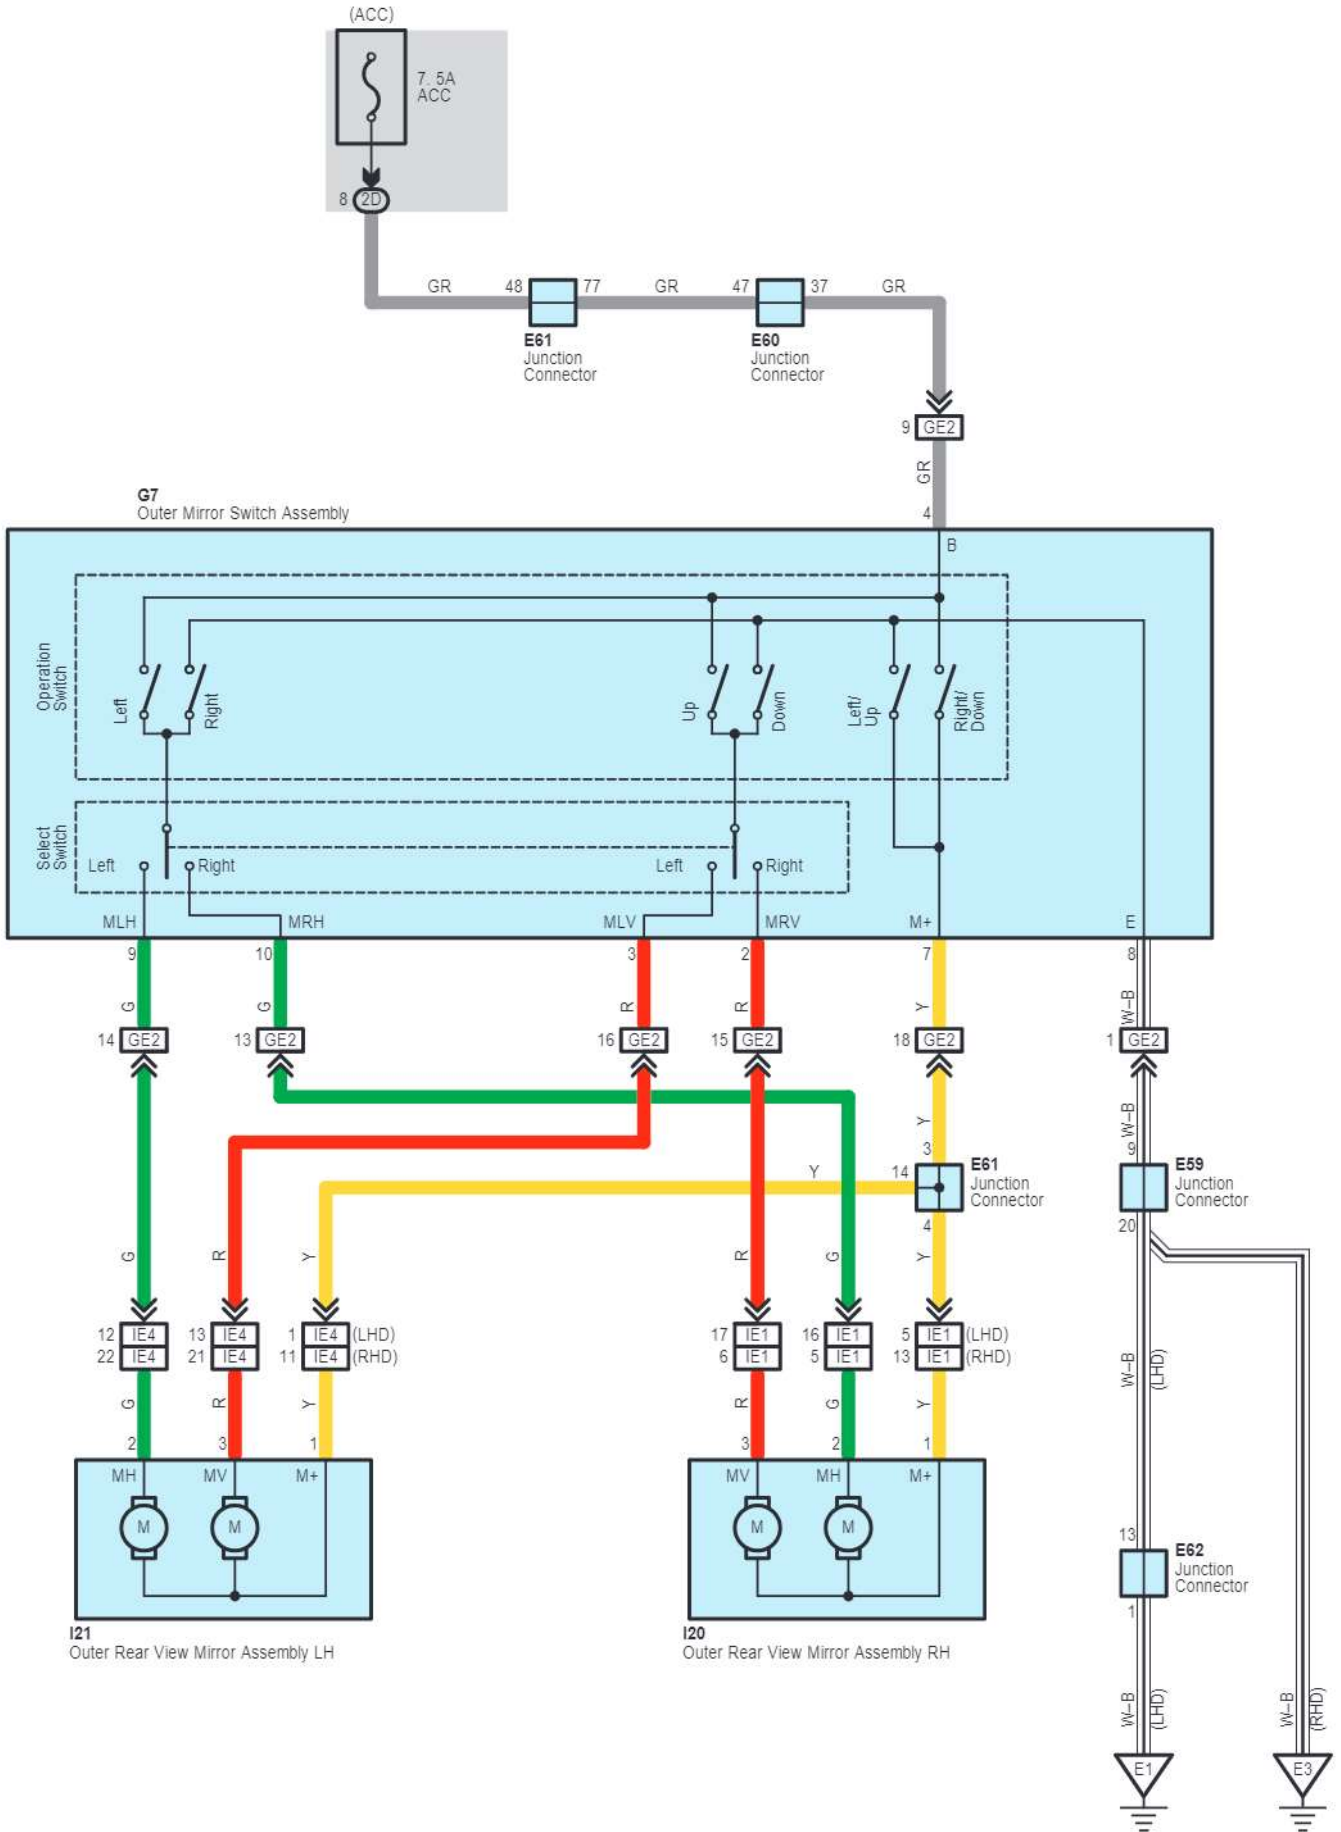

IE5
Blue

IE6
White

JK1
White

Remote Control Mirror <w/o Retractor>

cardiagn.com

Remote Control Mirror <w/o Retractor>

E 59

E 60