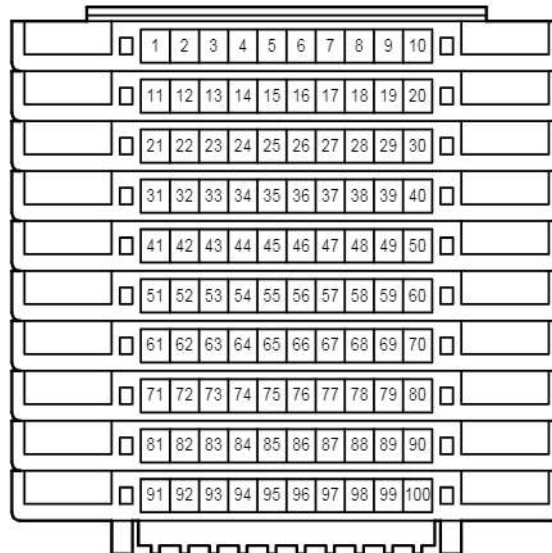

Door Lock Control

E 61

cardiagn.com