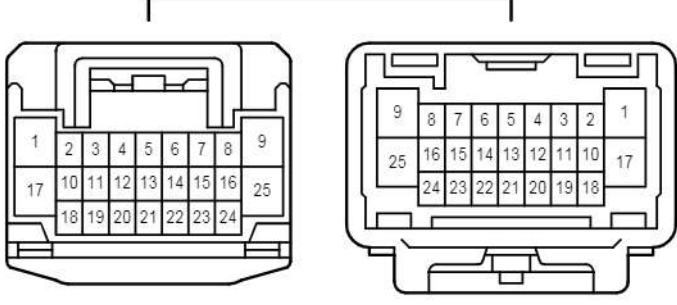

EK1

White Blue

cardiagn.com

Power Seat <RHD Front Passenger's Seat>

EK2
White

Kc1
White

cardiagn.com

Power Tilt and Power Telescopic