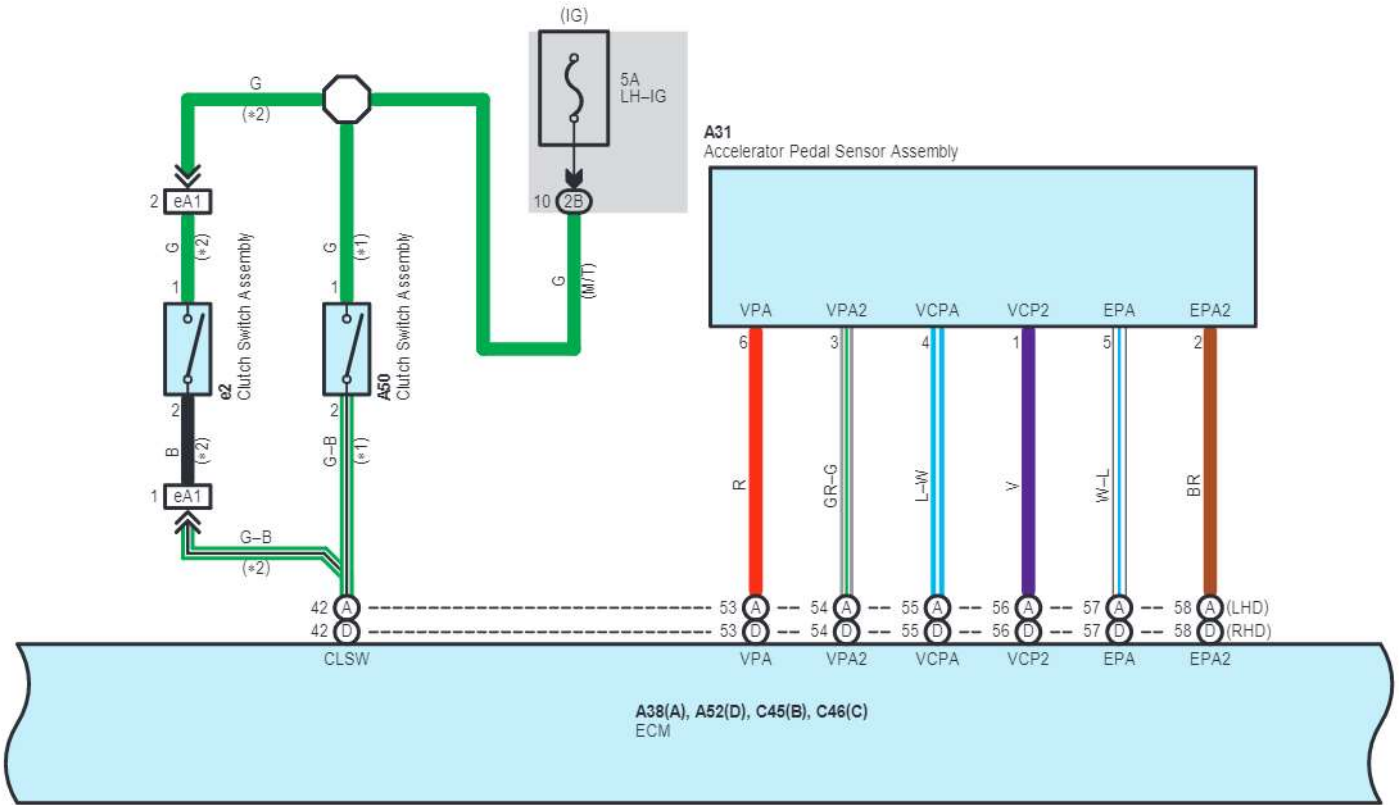

cardiagn.com

A38(A), A52(D), C45(B), C46(C)
ECM

C91
DC Motor and Nozzle
Vane Position Sensor LH

A48
Turbo Motor Driver

cardiagn.com

- * 1 : LHD M/T
- * 2 : RHD M/T
- * 3 : Shielded

cardiagn.com

- * 3 : Shielded
- * 4 : w/ Rear A/C
- * 5 : w/o Rear A/C