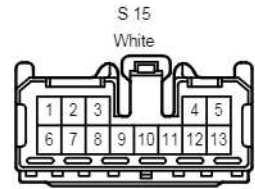

Ground Point <LHD>

cardiagn.com