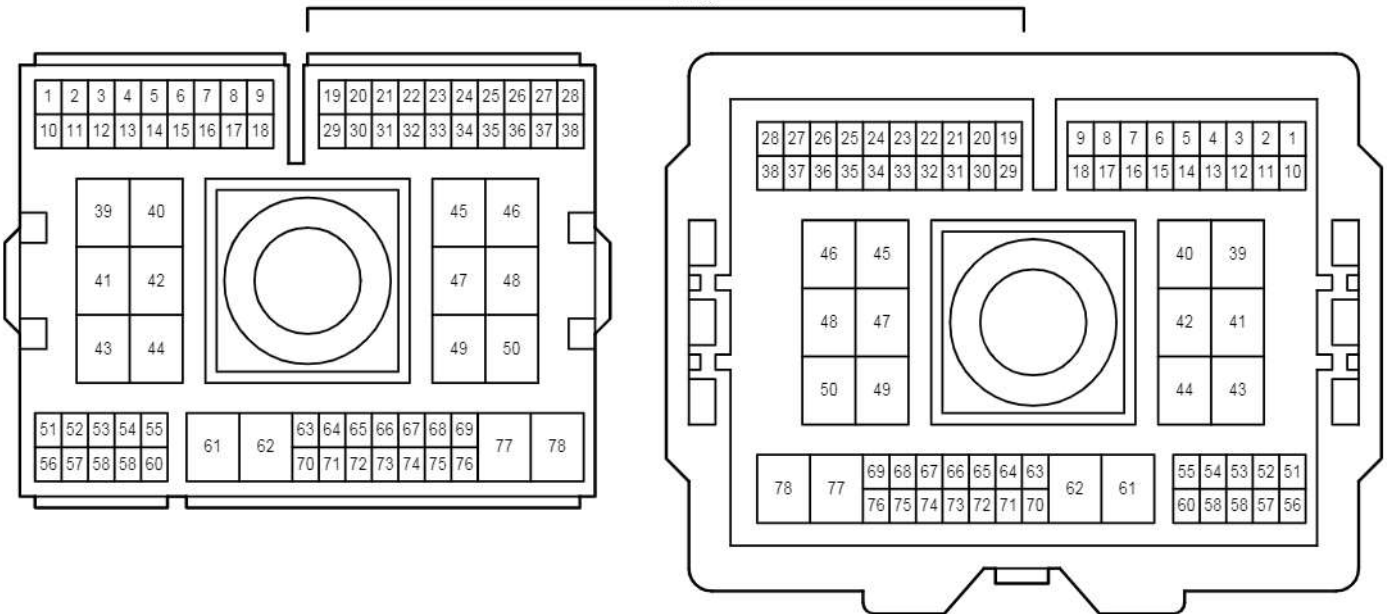

Condenser Fan

EA1
White