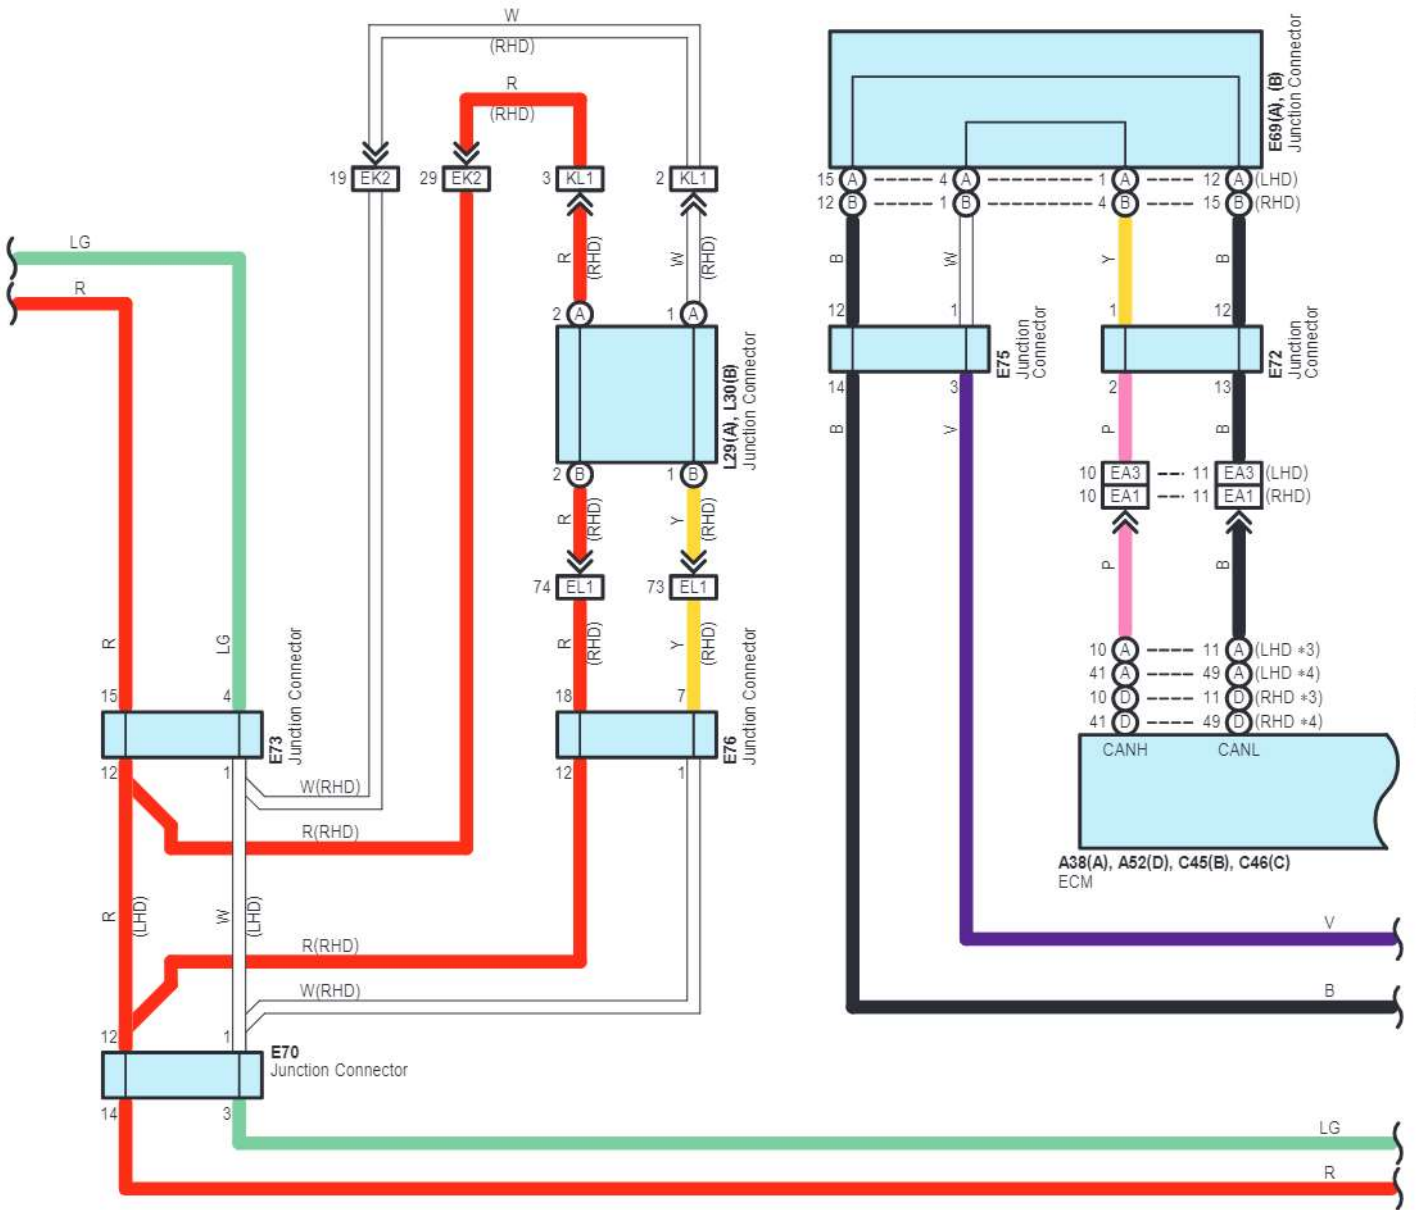

Front Wiper and Washer <w/ Auto Wiper System>

- 3 : 2UZ-FE
- 4 : 1VD-FTV