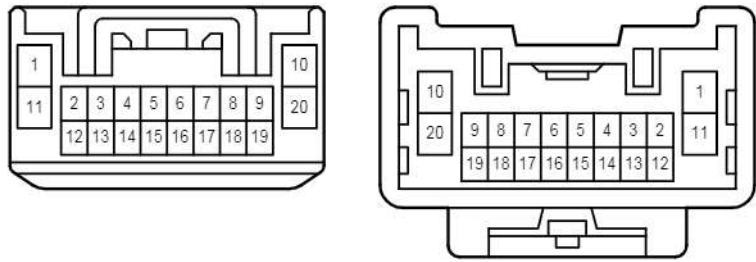

Kc1
White

Lc1
White

Power Outlet

Power Outlet

E 1
White

E 46
White

E 62
White

E 66
White