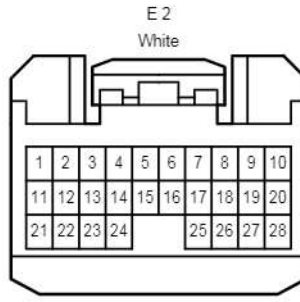

Power Window

cardiagn.com