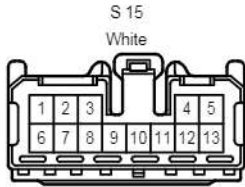

Combination Meter

cardiagn.com