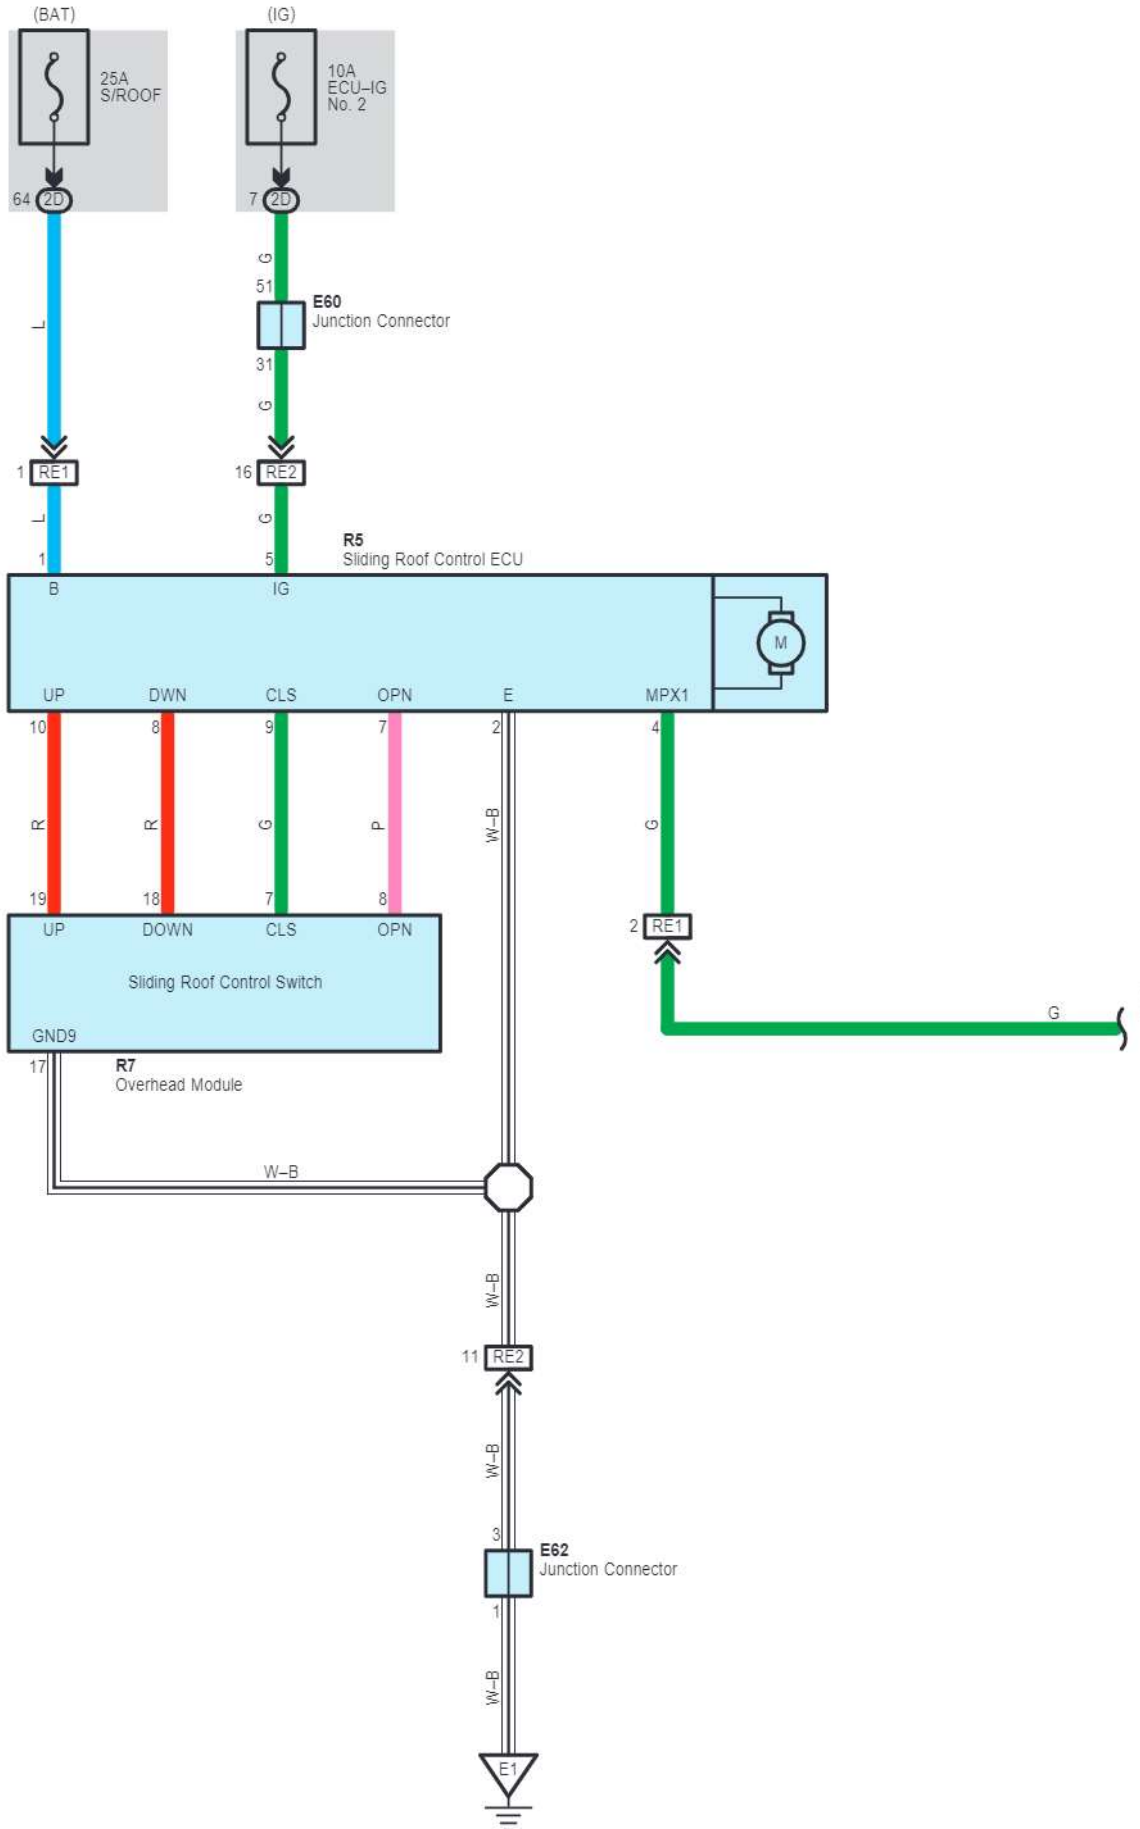

Sliding Roof

cardiagn.com