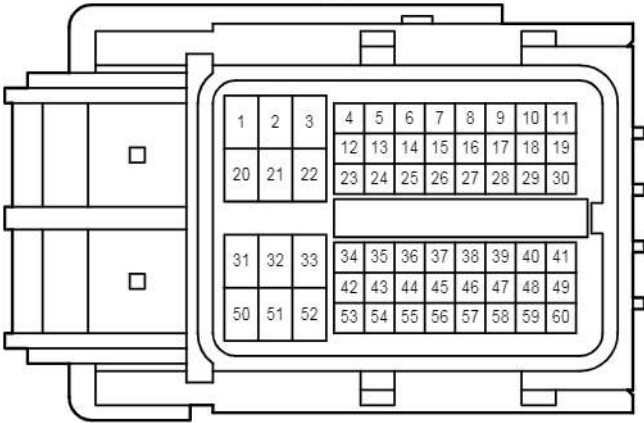

Remote Control Mirror <w/ Retractor>

A 38
Black