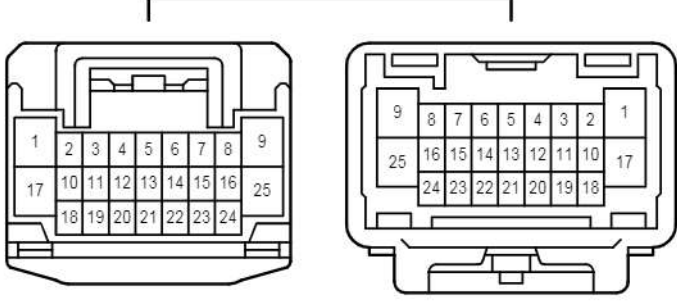

Remote Control Mirror <w/ Retractor>

GE2
White

cardiagn.com