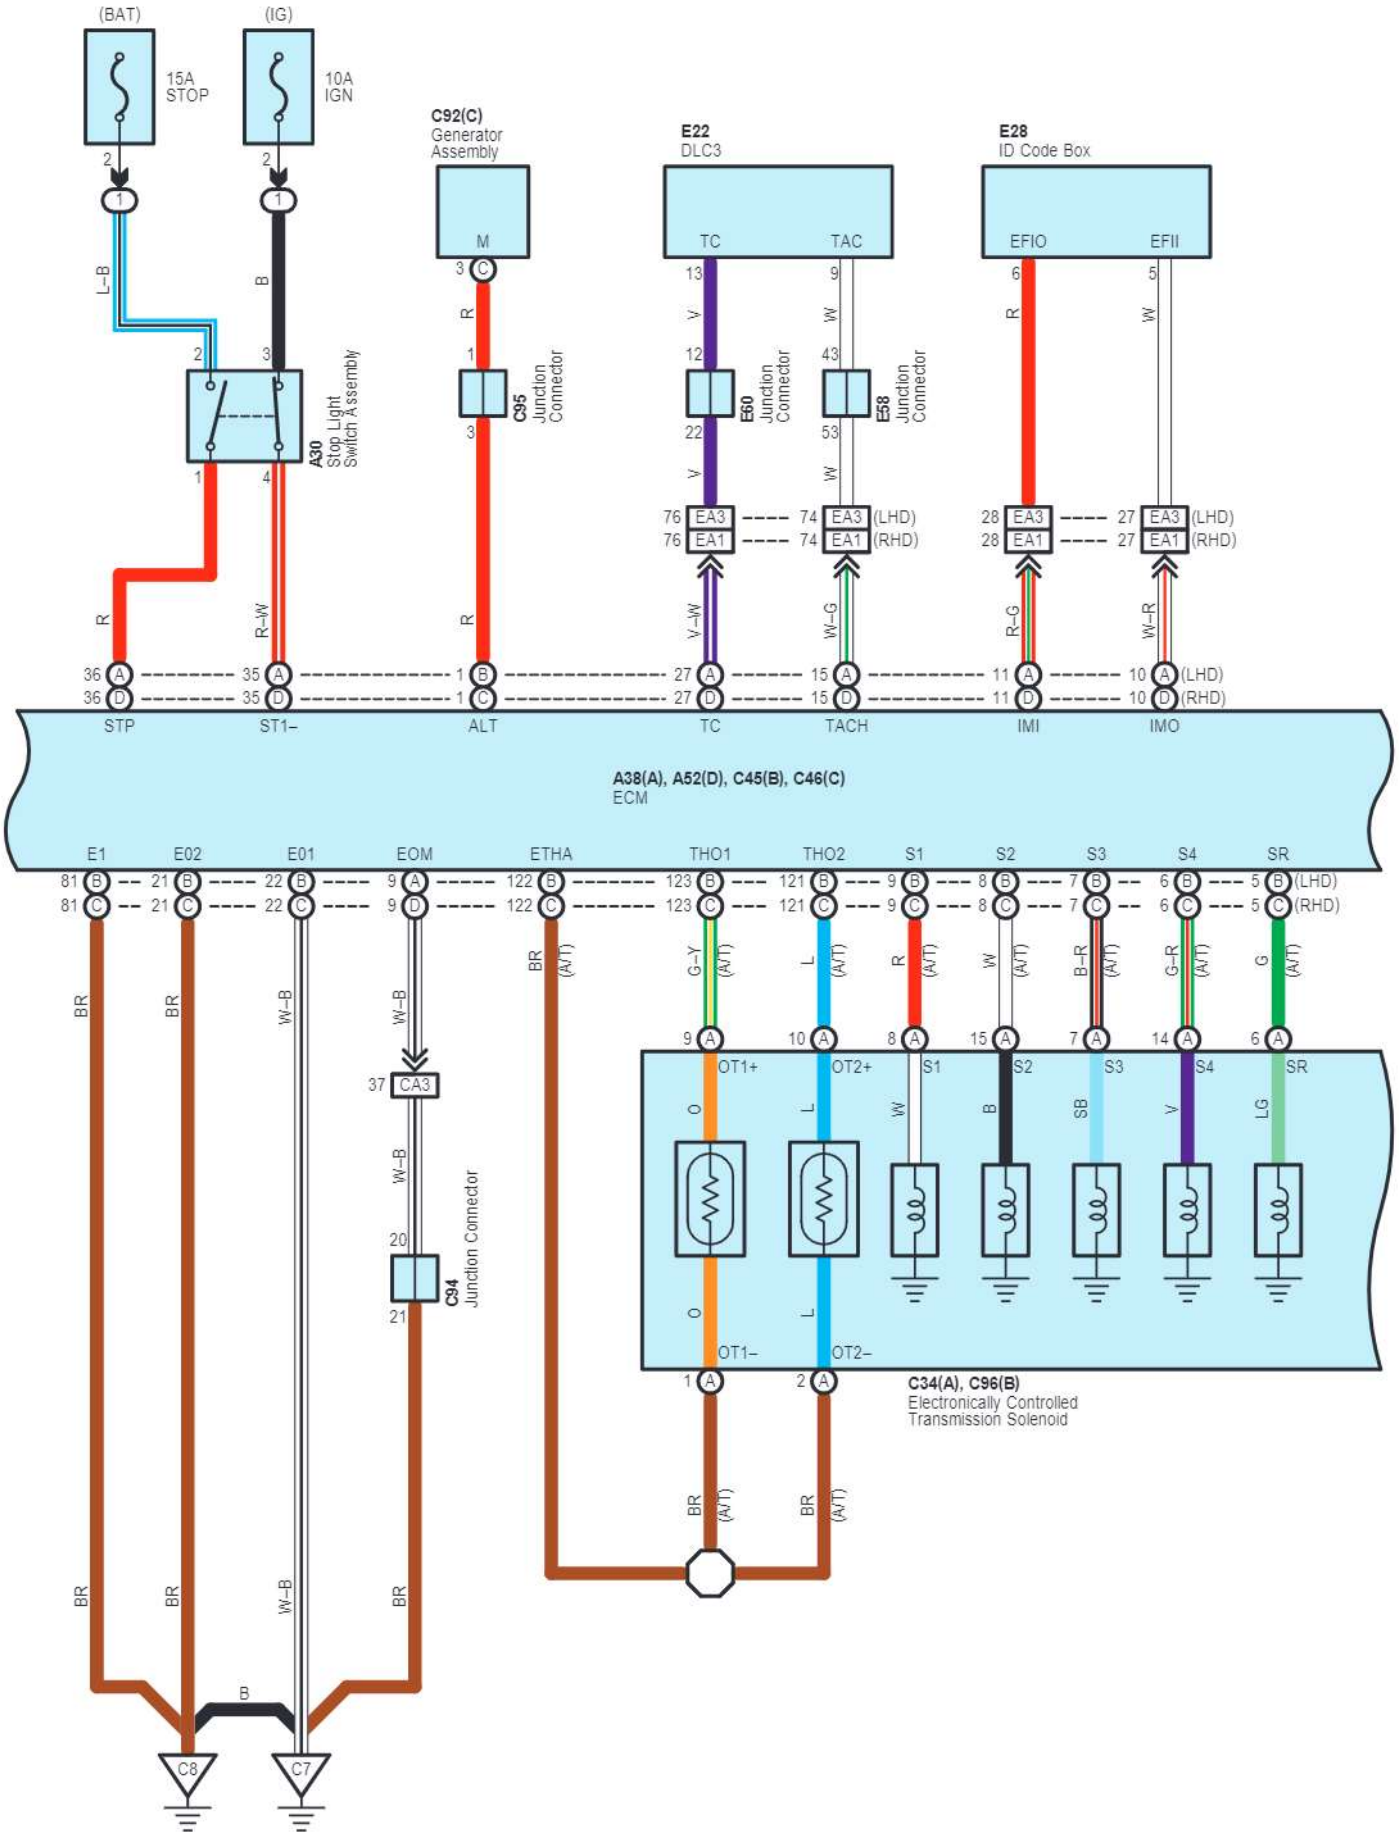

cardiagn.com

A38(A), A52(D), C45(B), C46(C)
ECM

C91
DC Motor and Nozzle
Vane Position Sensor LH

A48
Turbo Motor Driver

cardiagn.com

- * 1 : LHD M/T
- * 2 : RHD M/T
- * 3 : Shielded

cardiagn.com

- * 3 : Shielded
- * 4 : w/ Rear A/C
- * 5 : w/o Rear A/C