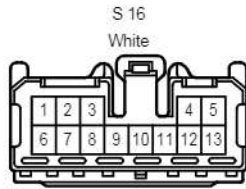

L 27
Yellow

L 33
Gray

L 38
Yellow

S 1
Black

cardiagn.com

Door Lock Control

EA2

EE1
White