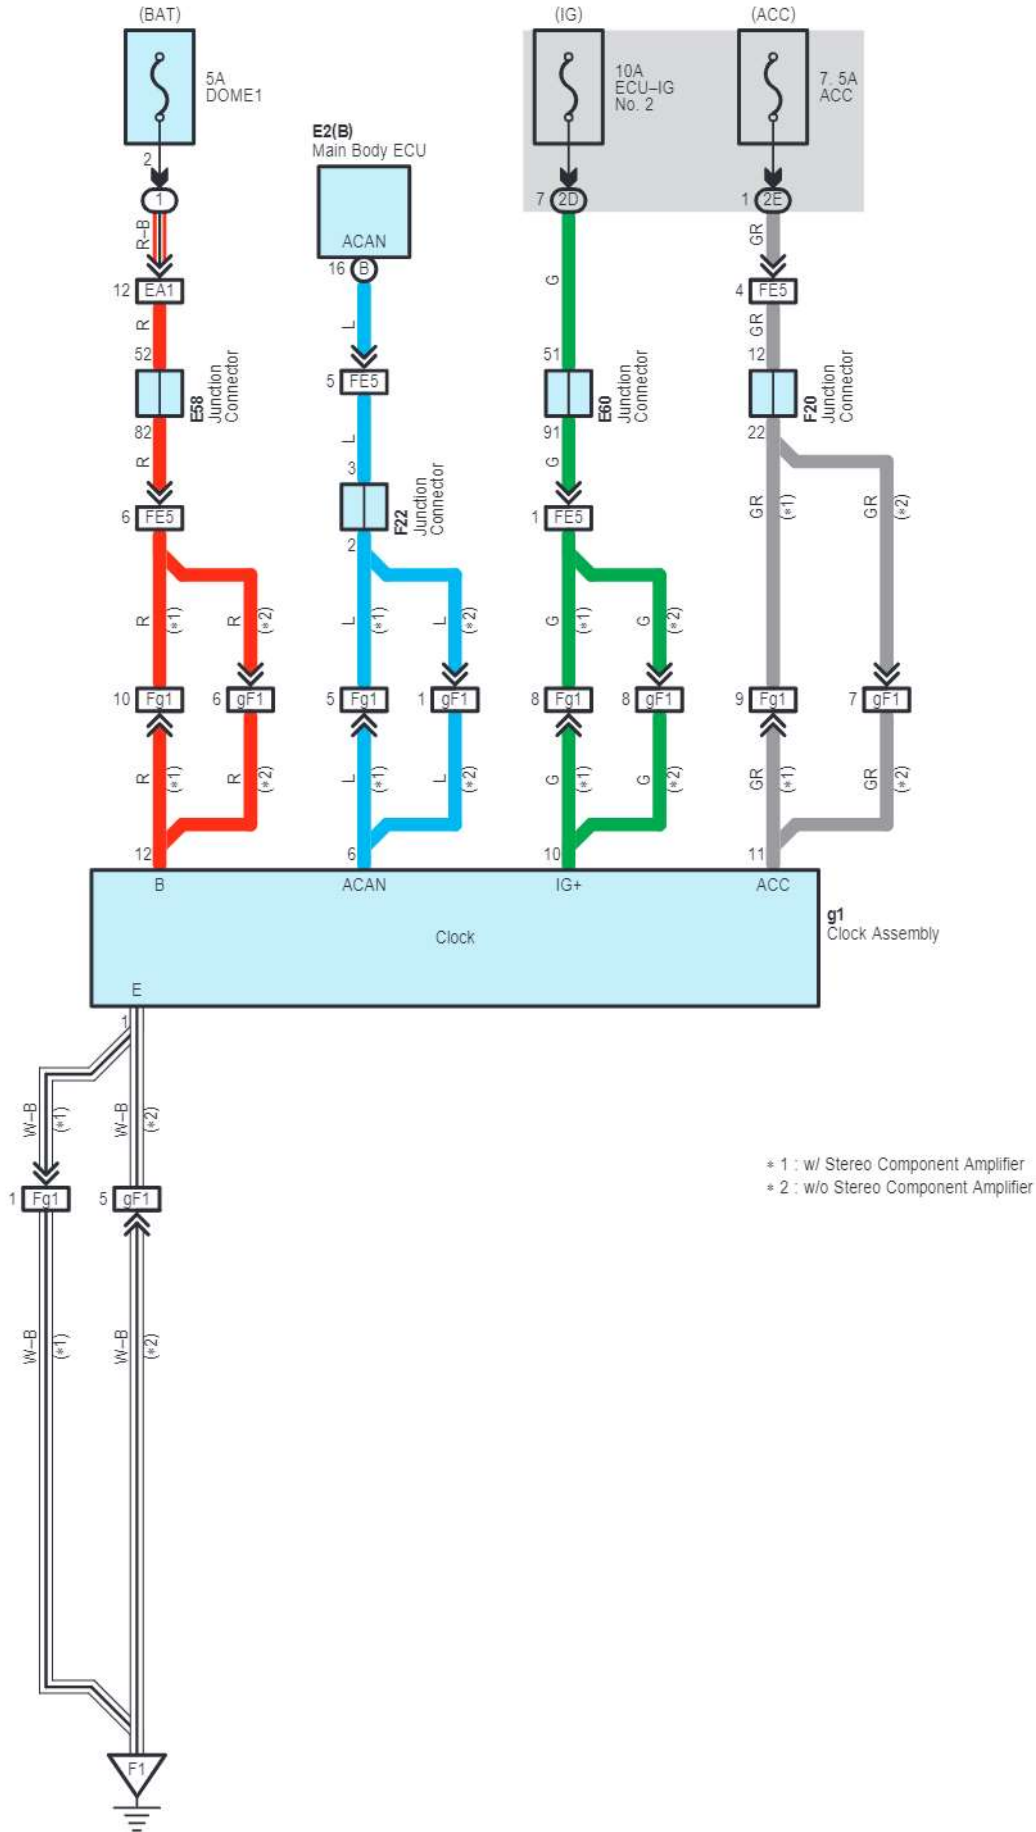

Clock <w/o Multi-Display>