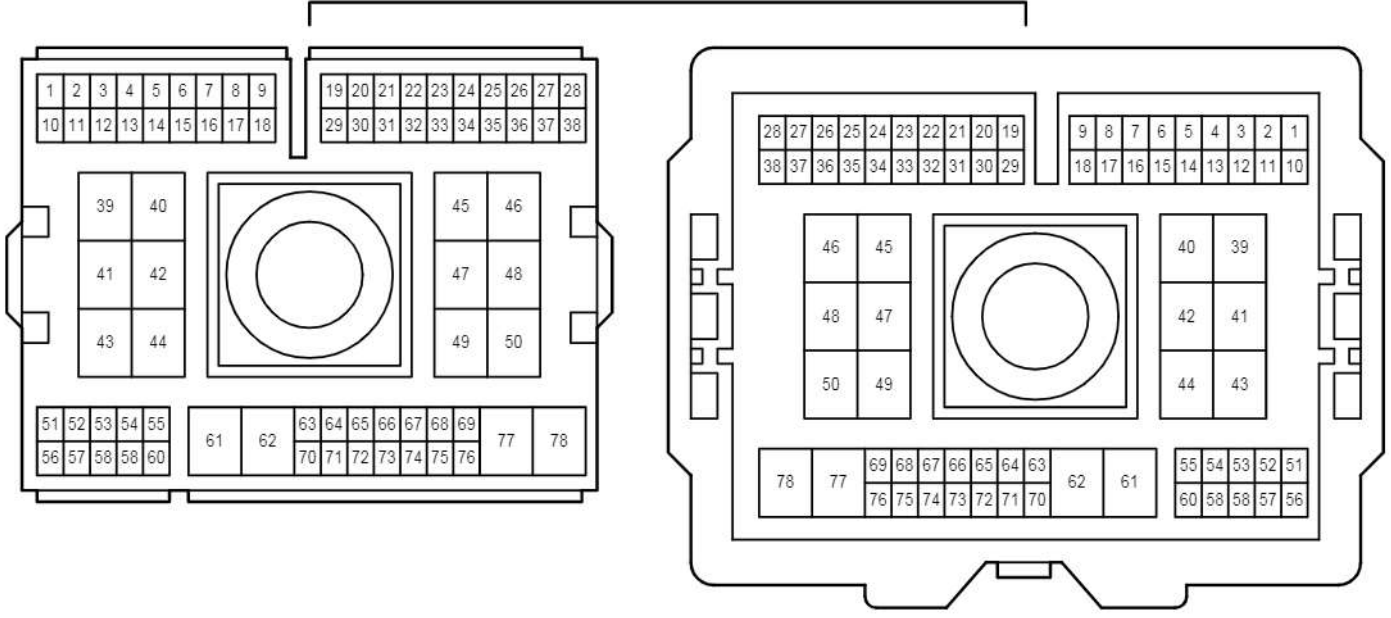

EL1
White

cardiagn.com