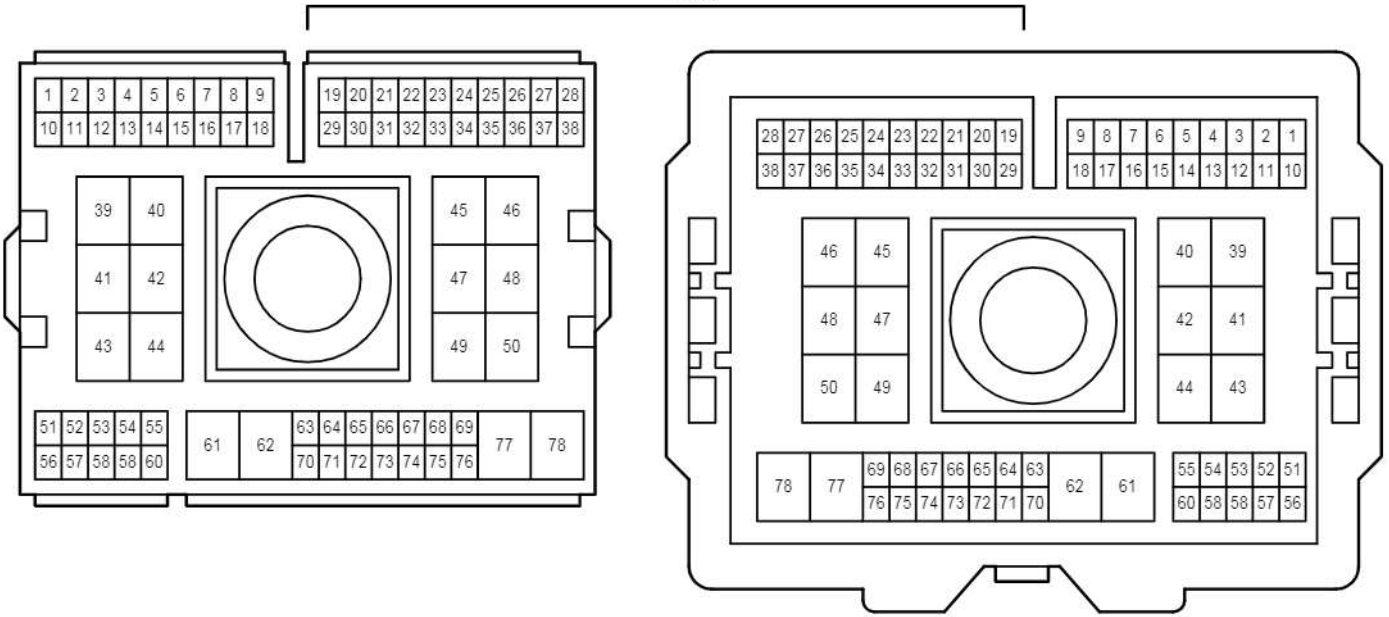

Seat Heater <Rear>

EA1
White

cardiagn.com