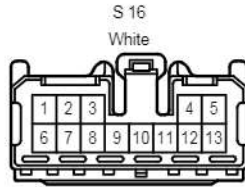

Combination Meter

cardiagn.com