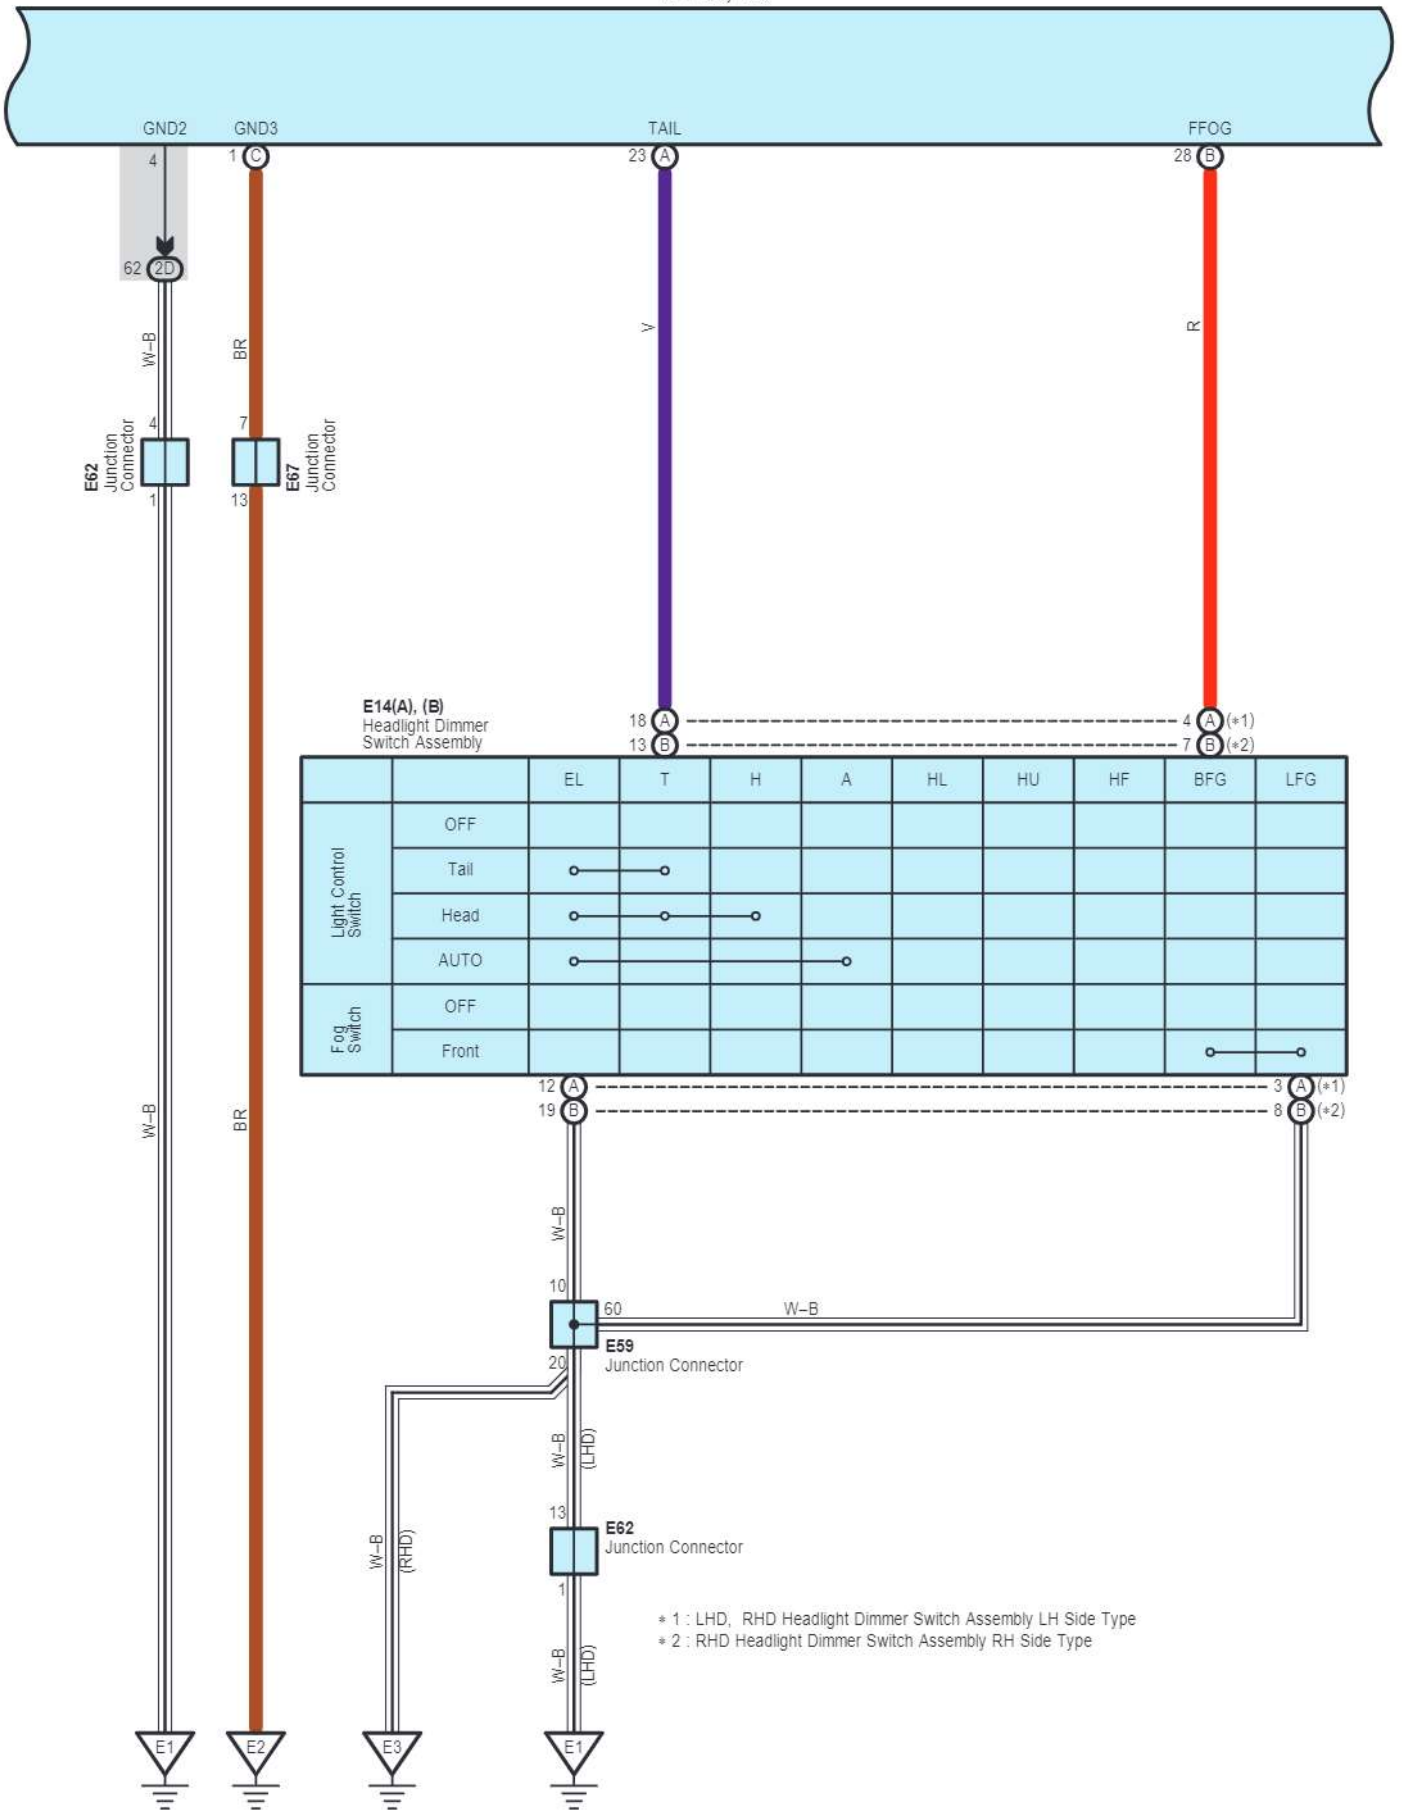

Front Fog Light

E1(A), E2(B), E3(C)
Main Body ECU