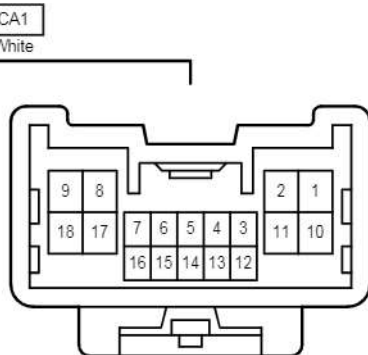

Combination Meter

cardiagn.com