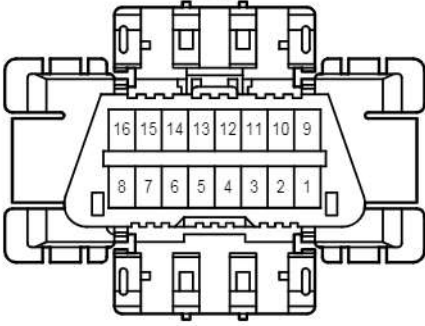

White

White

White

E 36

White

White