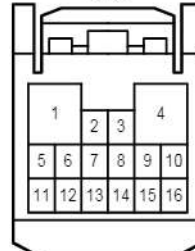

Combination Meter

E 3
White