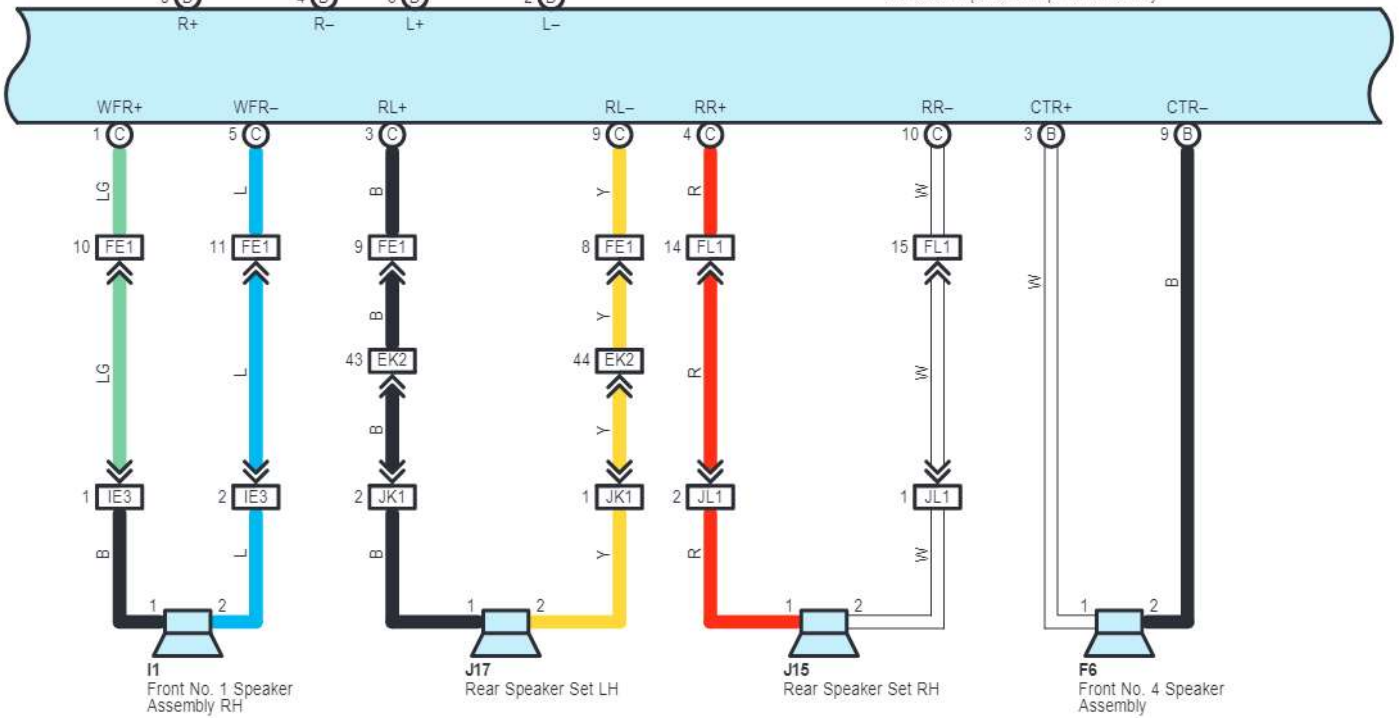

F2(A), F3(B), F18(D), F37(C)
Stereo Component Amplifier Assembly