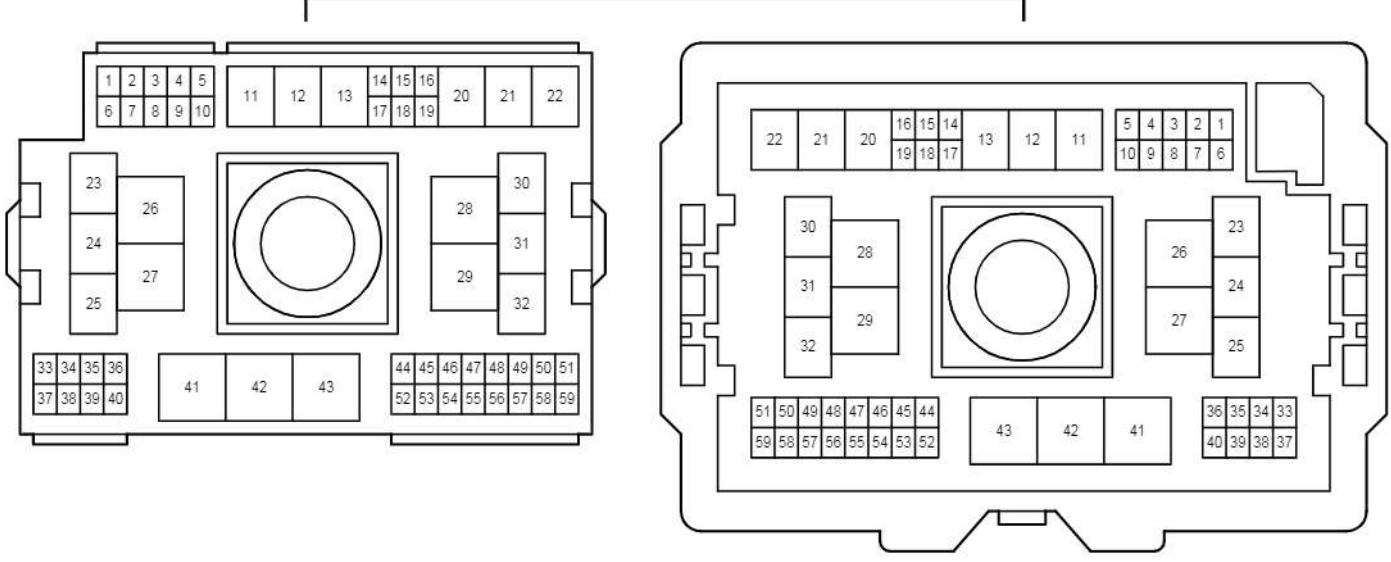

EA2

White

Gray