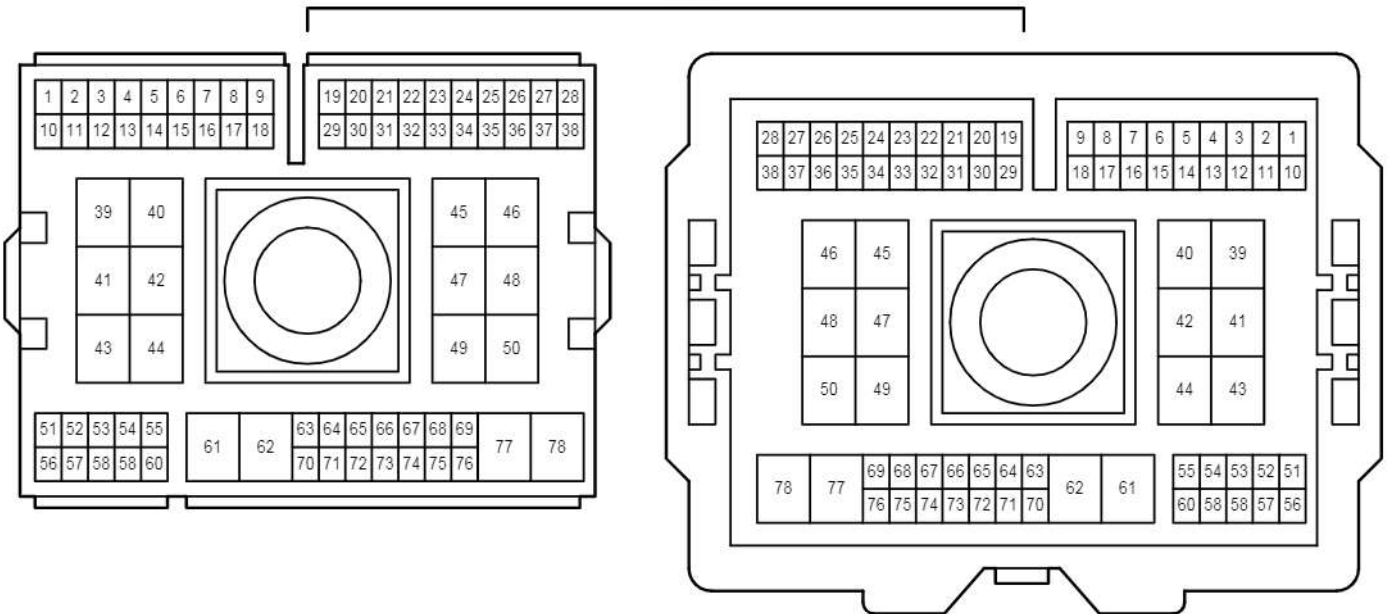

Seat Heater <Rear>

EK2
White

cardiagn.com