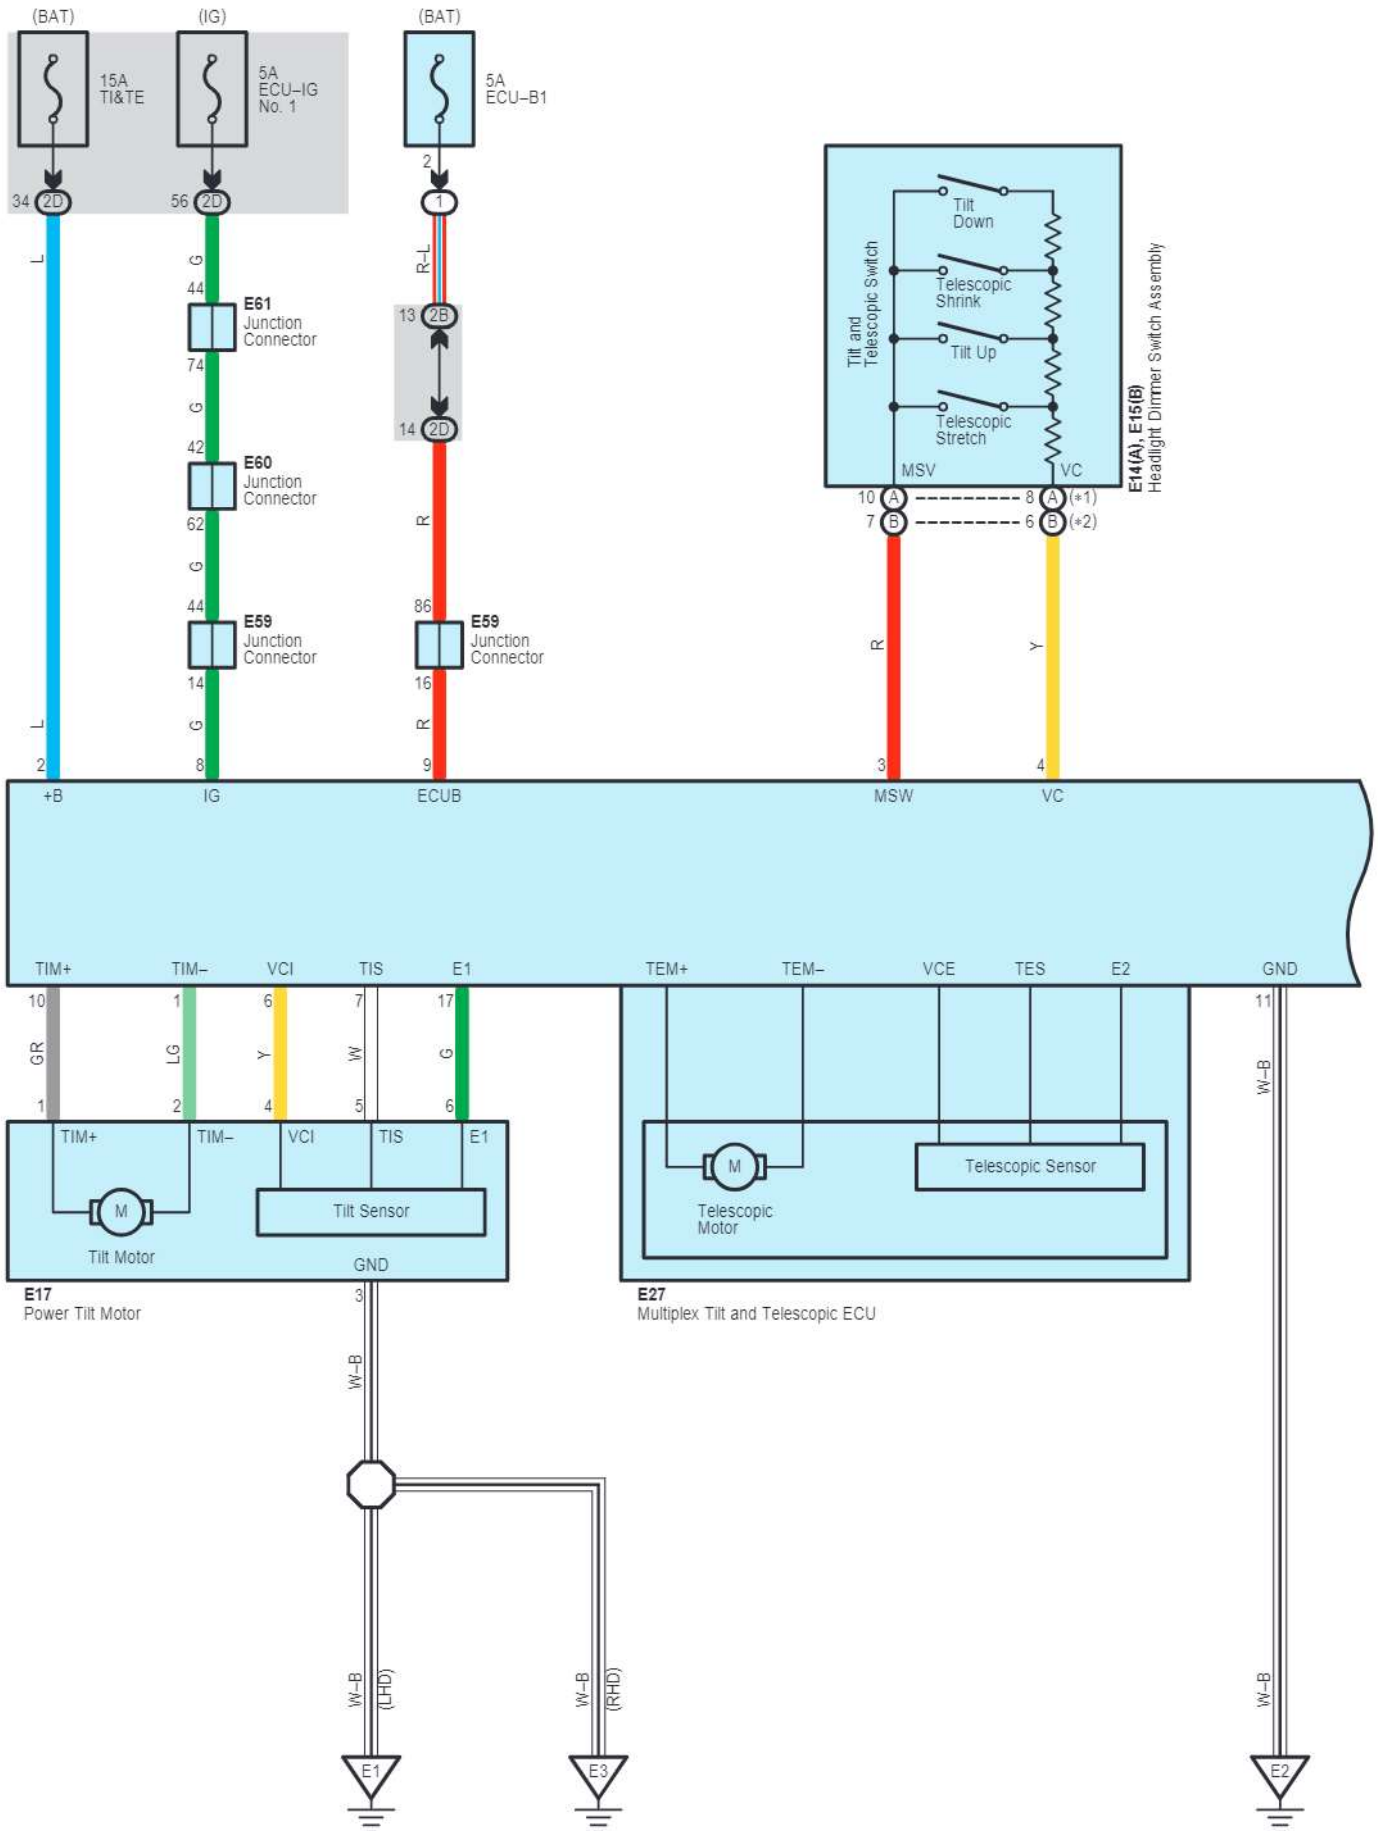

EK1

White Blue

cardiagn.com

Power Seat <RHD Front Passenger's Seat>

EK2
White

Kc1
White

cardiagn.com

Power Tilt and Power Telescopic