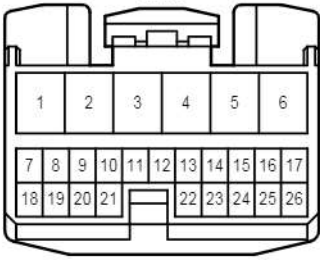

Kc1
White

Lc1
White

Power Outlet

Power Outlet

E 1
White

E 46
White

E 62
White

E 66
White