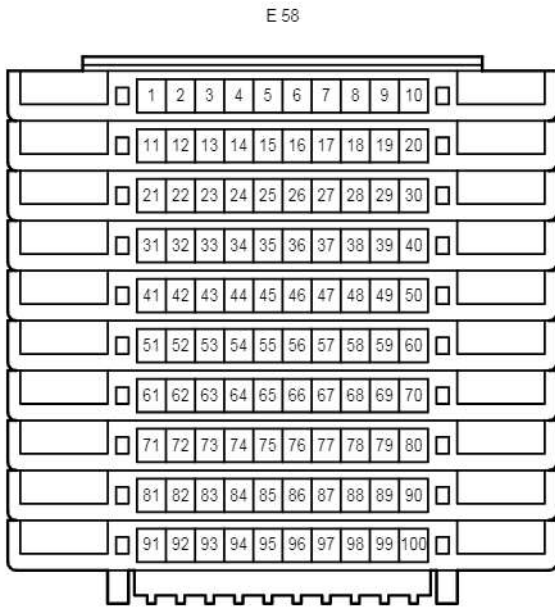

Power Window

cardiagn.com