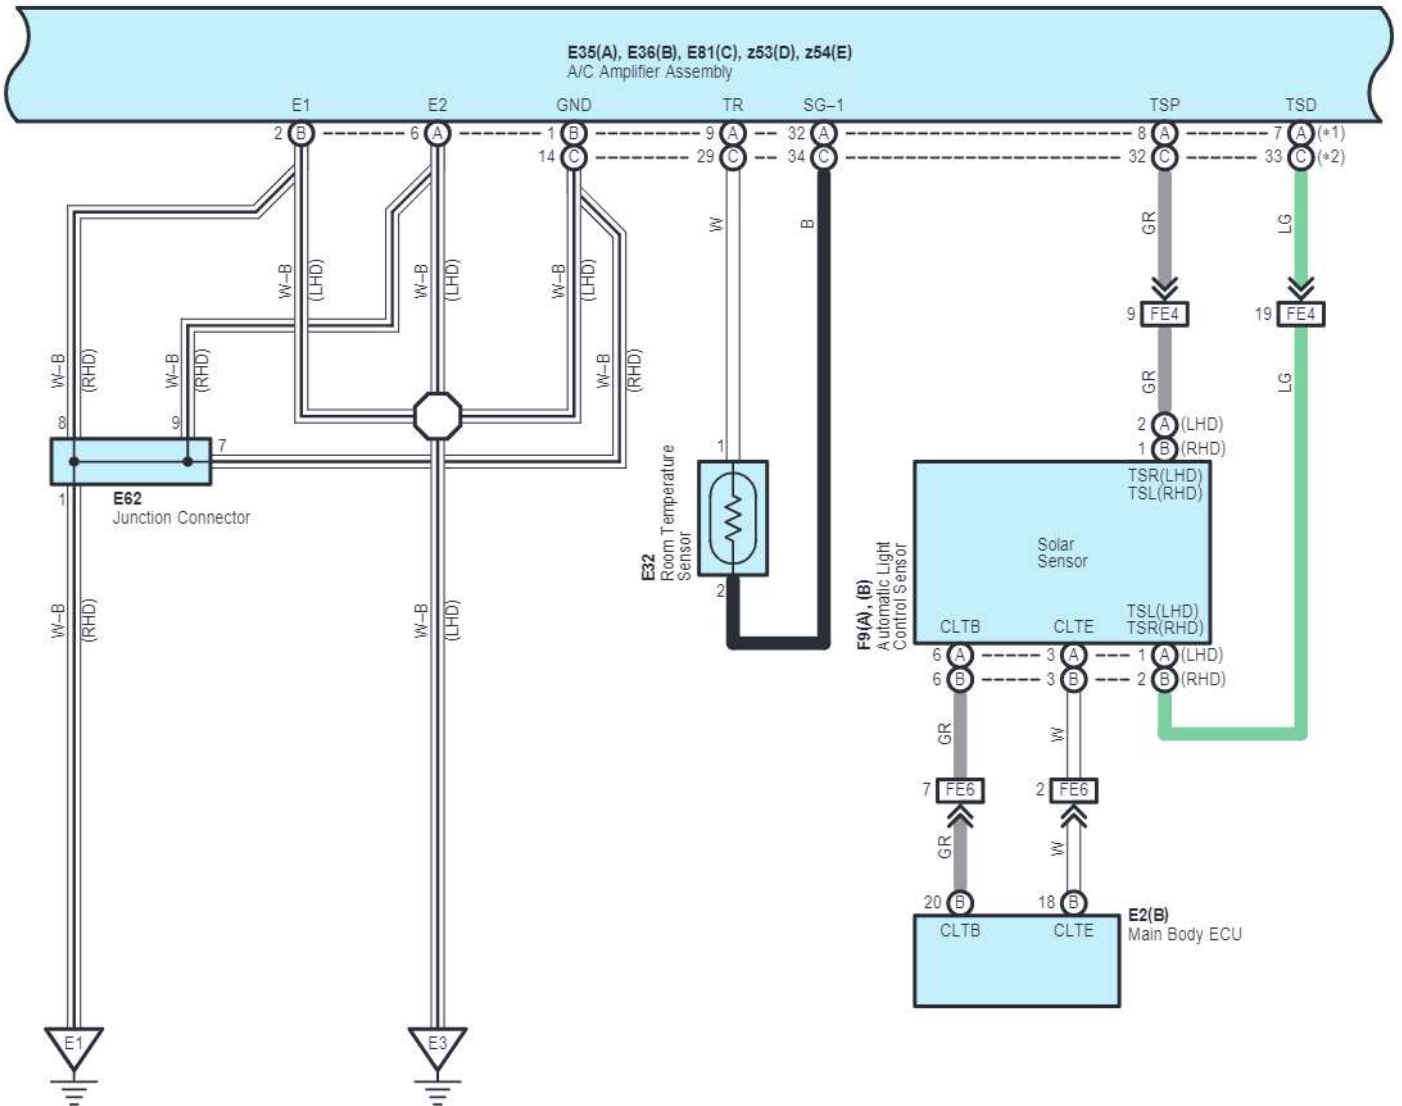

- 1 : w/ Rear A/C
- 2 : w/o Rear A/C
- 4 : Gasoline
- 5 : Diesel
- *10 : w/ Rear Cooler