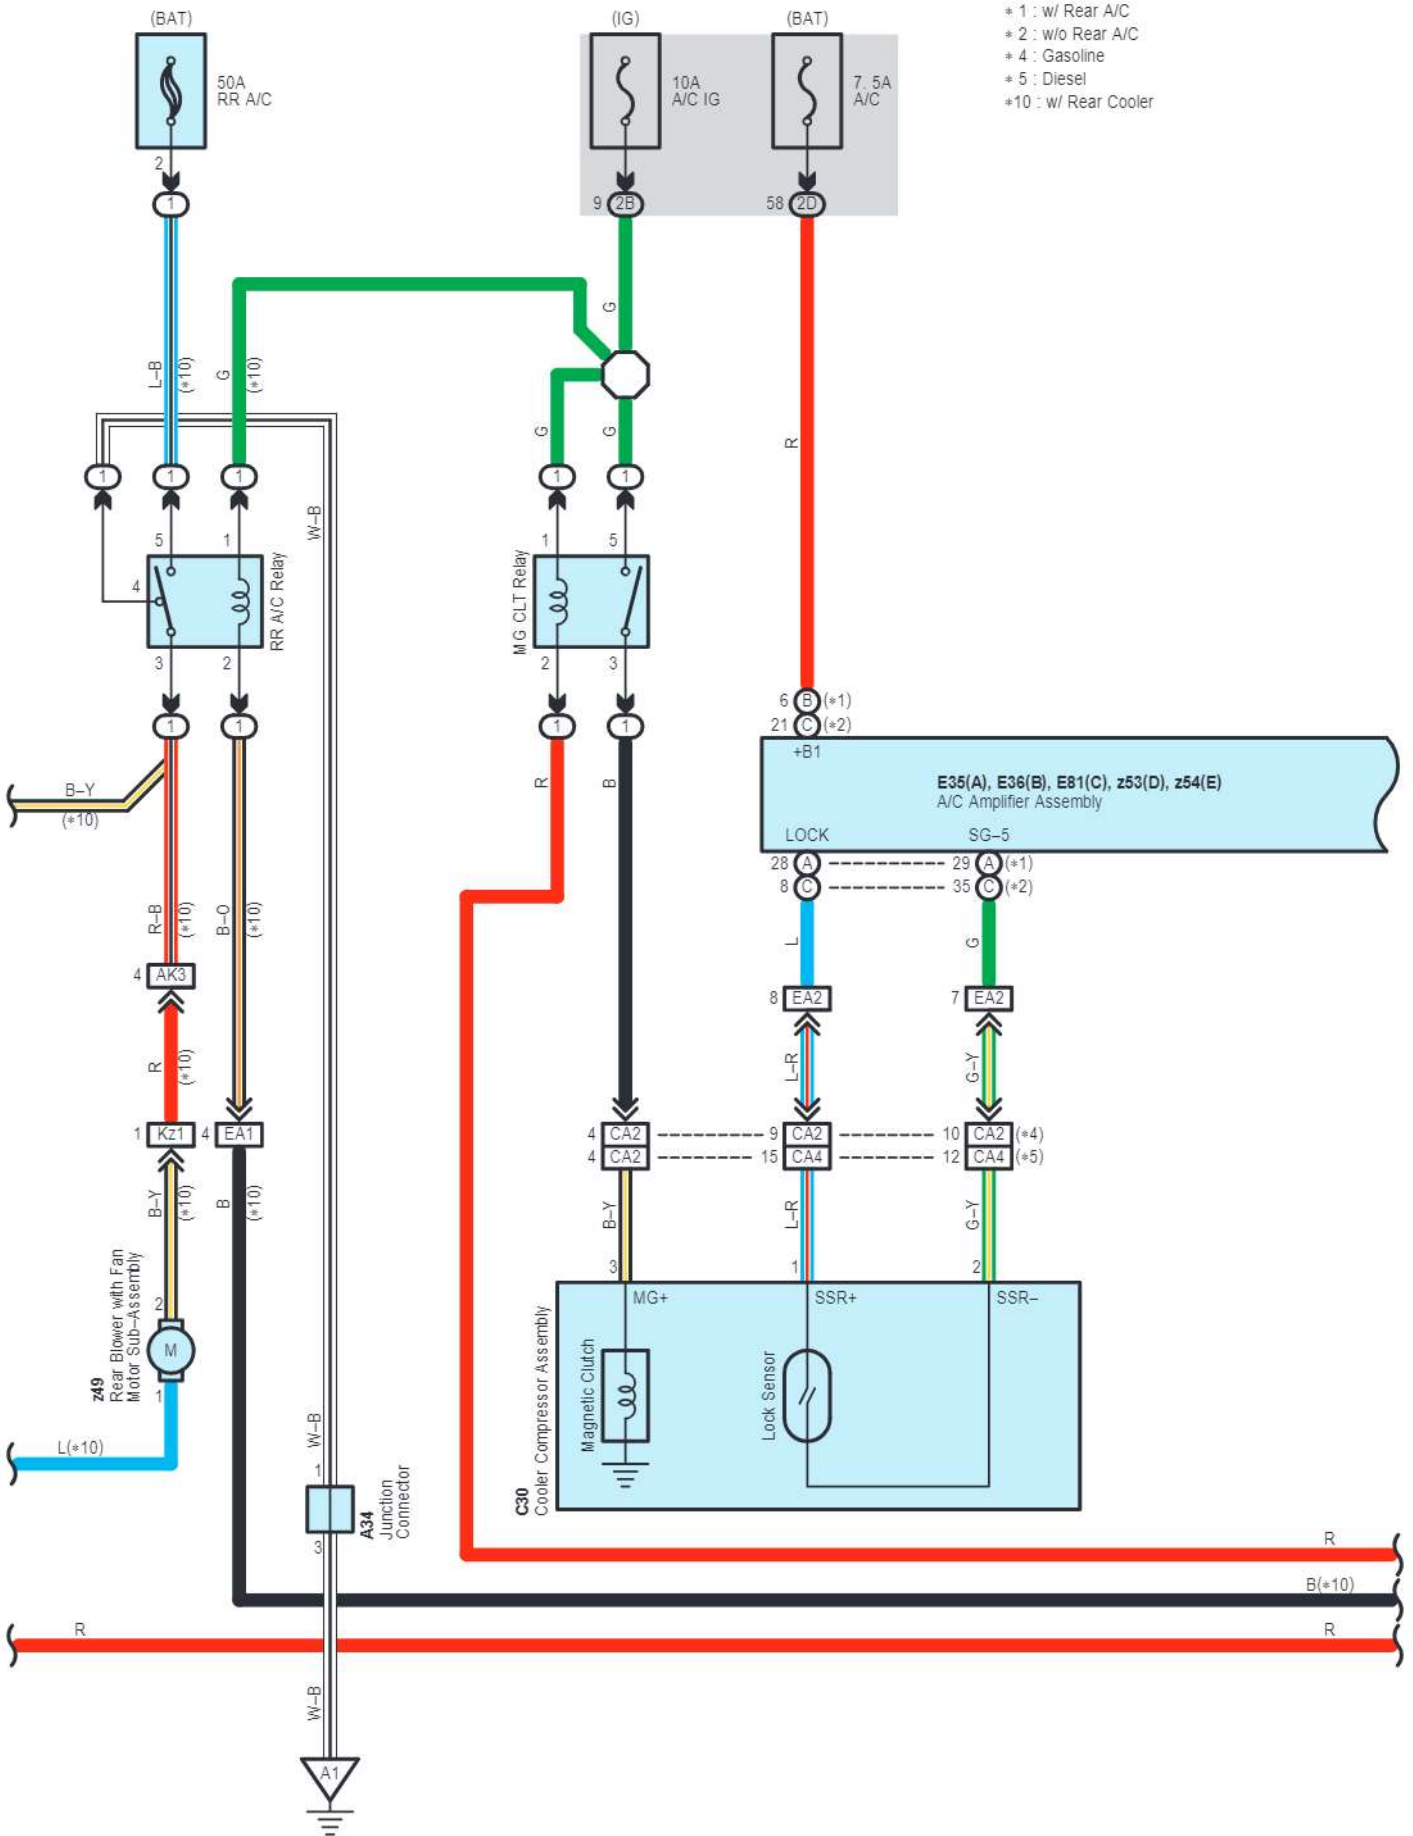

Air Conditioner

cardiagn.com