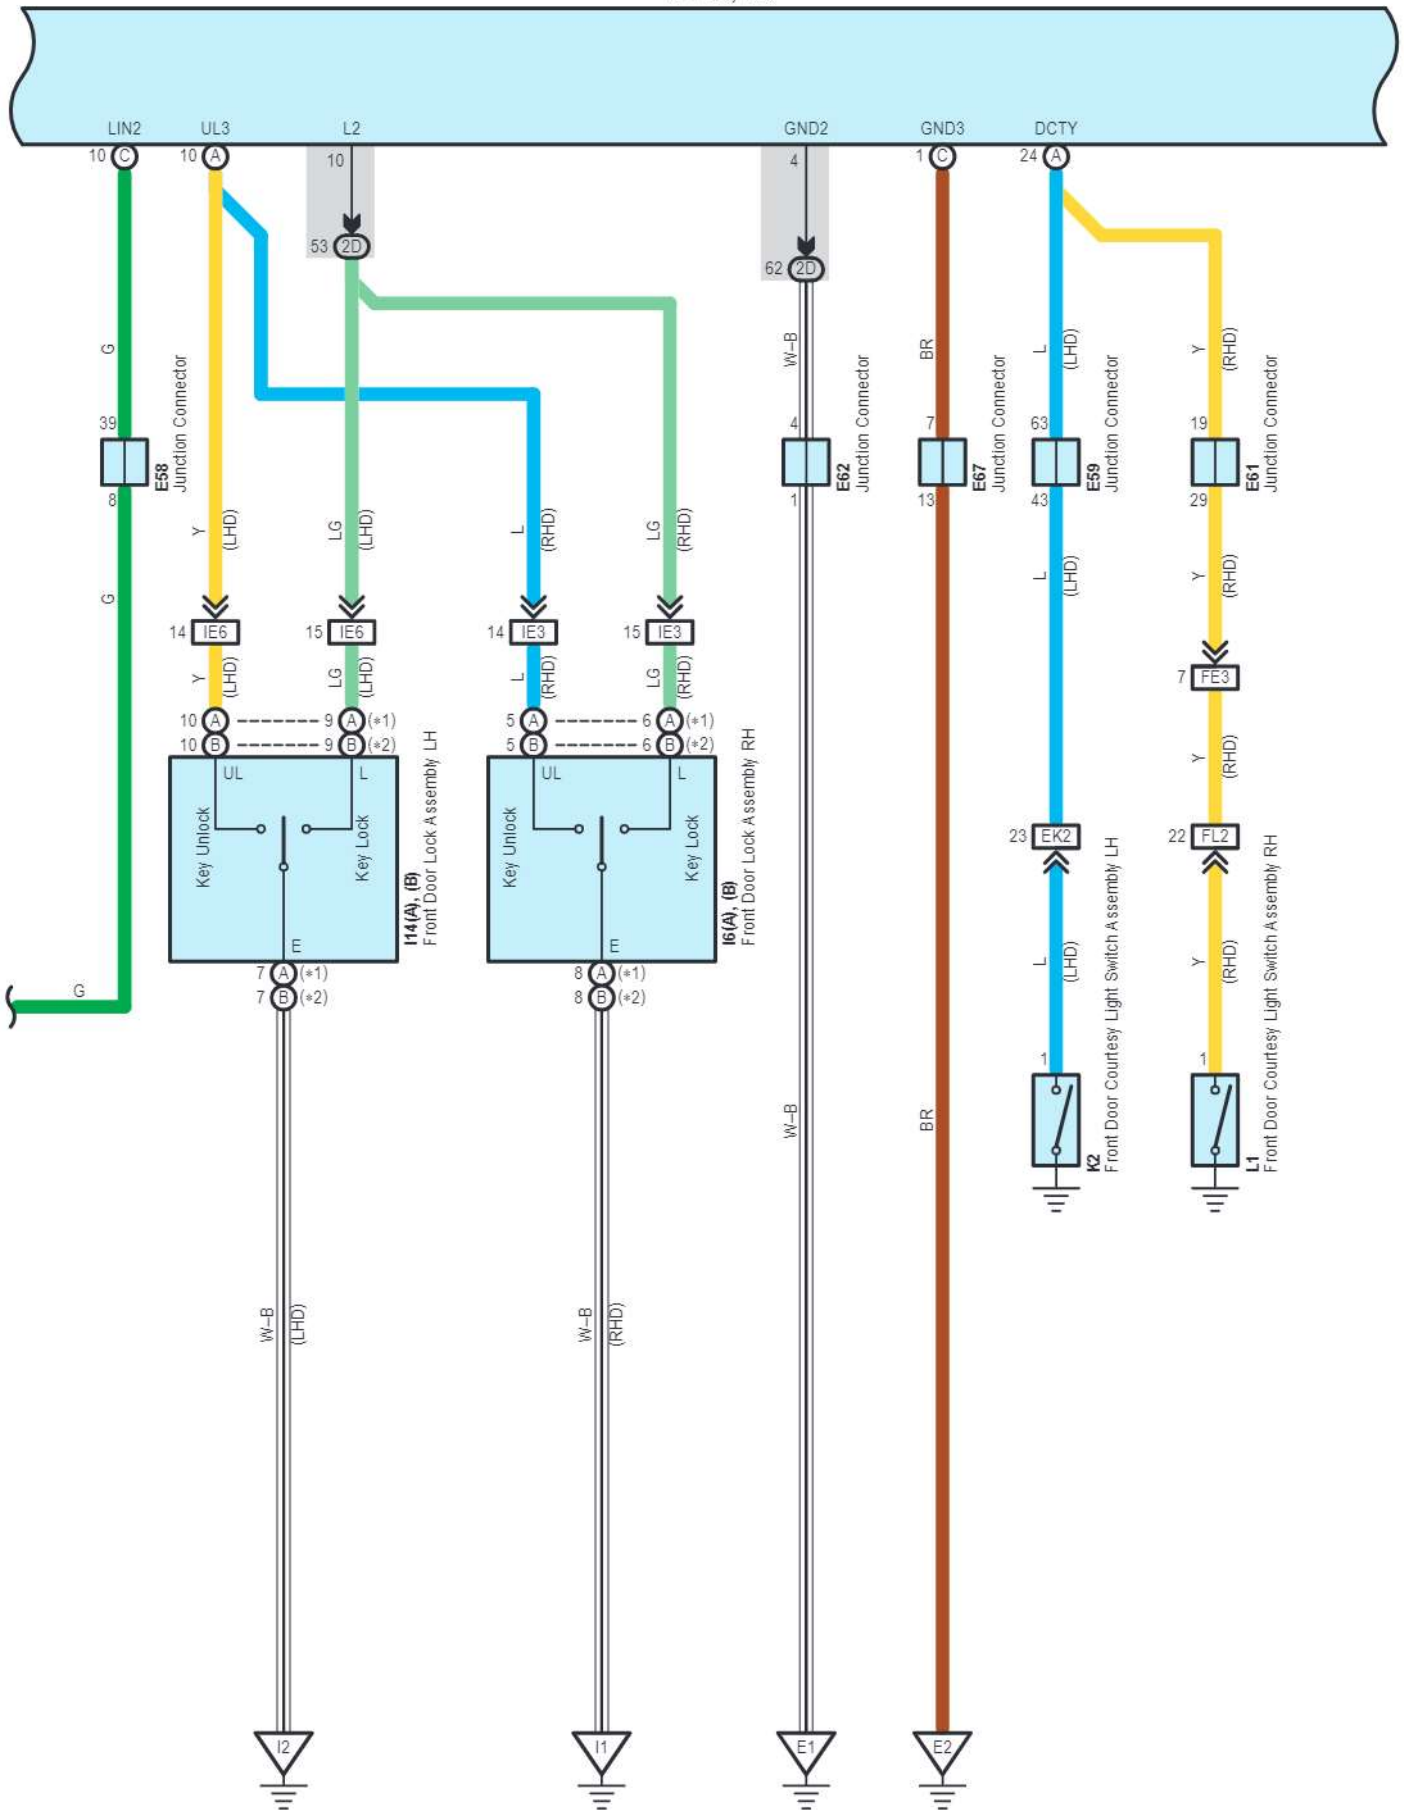

Sliding Roof

E1(A), E2(B), E3(C)
Main Body ECU

- 1 : w/ Double Locking
- 2 : w/o Double Locking