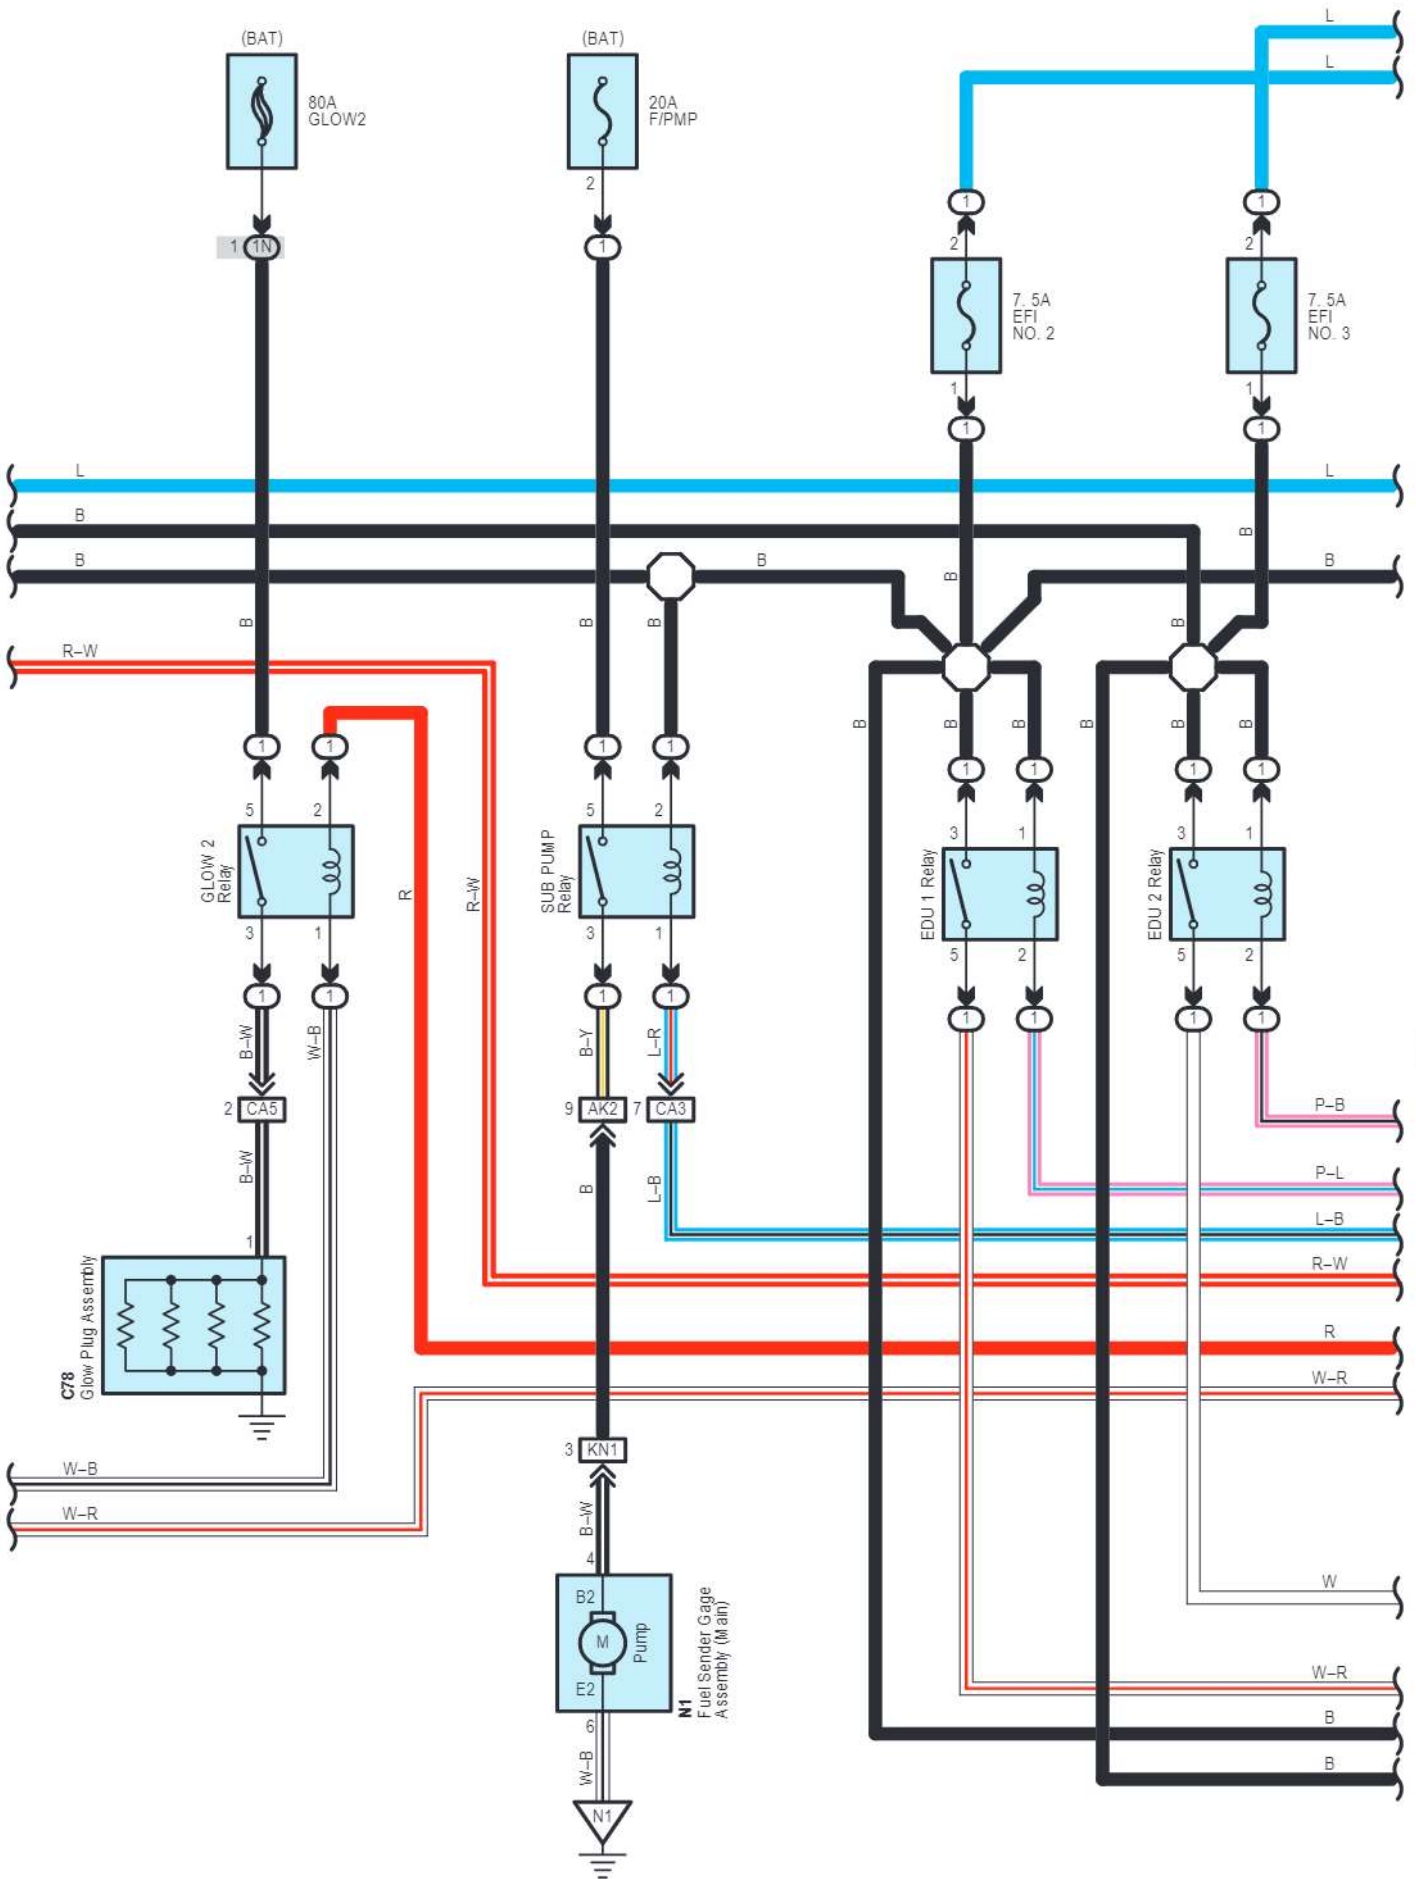

VE1
White

eA1
White

cardiagn.com

cardiagn.com

Cruise Control <1VD-FTV> , ECT and A/T Indicator <1VD-FTV> , Engine Control <1VD-FTV>

cardiagn.com

Cruise Control <1VD-FTV> , ECT and A/T Indicator <1VD-FTV> , Engine Control <1VD-FTV>