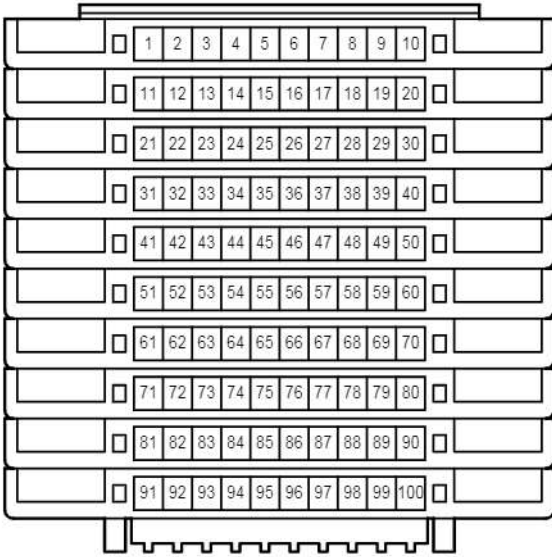

KL1
White

RE2
Blue

SK1
White

SK2
Blue

VE1
White

eA1
White

Electric Tension Reducer

E 58