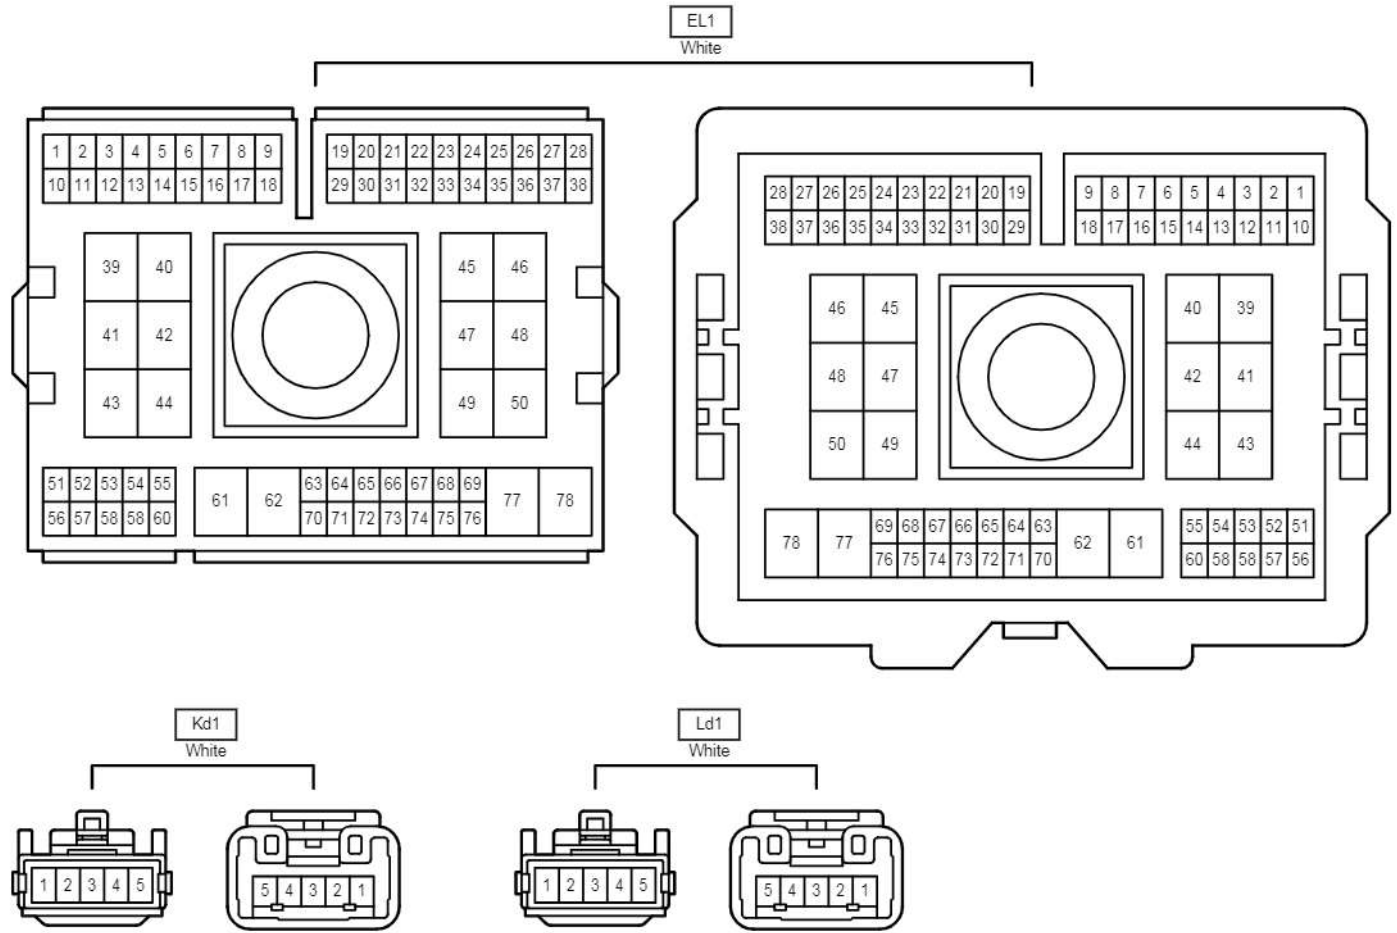

Seat Heater <Rear>