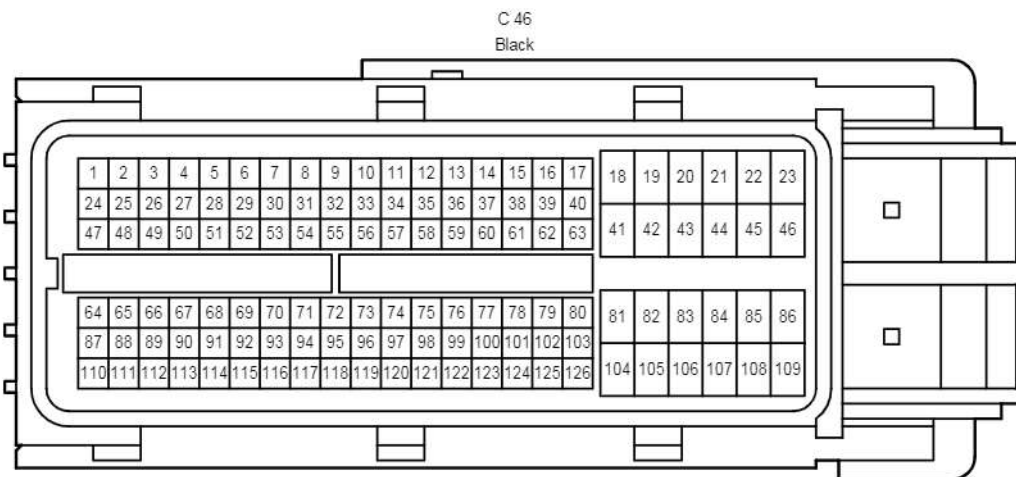

Ignition <1GR-FE>

cardiagn.com