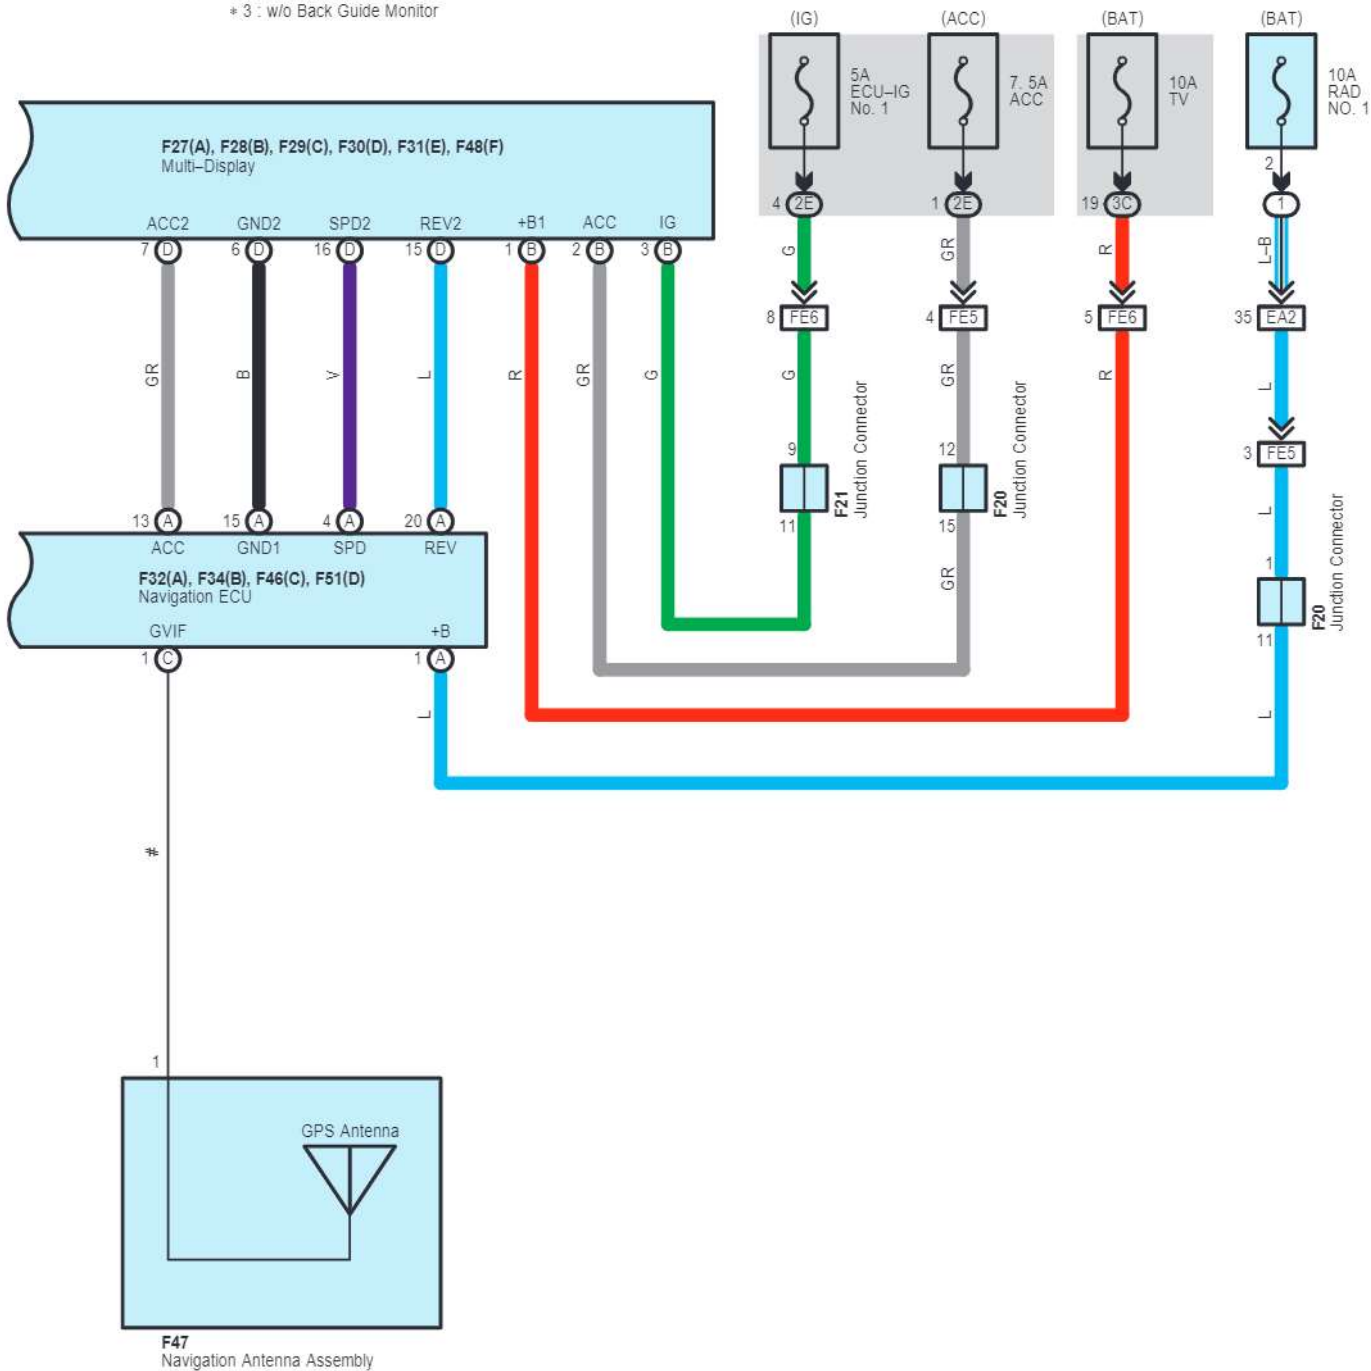

* 1 : w/ Back Guide Monitor
* 3 : w/o Back Guide Monitor

: There is no wire color information.

cardiagn.com