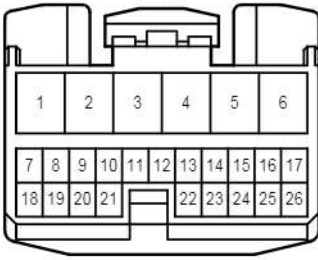

E47(A), K27(B), K32(D), L27(C), L38(E)
Center Airbag Sensor Assembly

Door Lock Control

Door Lock Control

E 1
White

E 2
White

E 3
White

E 47
Yellow

E 58